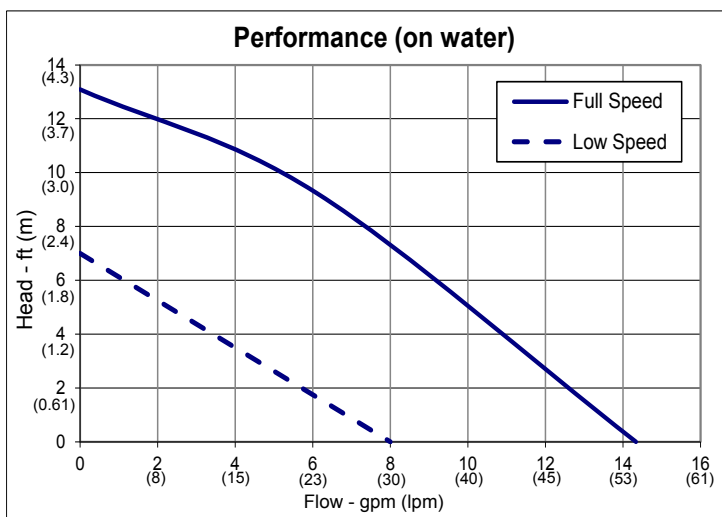

*Maximum initial voltage is 12 volts. Under workload, nominal voltage is 10.8.

†Patent US No. 9,273,697

Maximum Fluid Transfer on Full Charge

450 gal /1,700 liters (low speed)

275 gal/1,040 liters (high speed)

Note: Not intended for use with flammables or in hazardous locations.

Run Time Between Charges

High Speed 20 minutes

Low Speed 50 minutes

Note: Increased head, specific gravity, & viscosity will decrease run time.

Maximum Performance Limits

	If specific gravity is:	viscosity can not exceed:	Max. Flow gpm (lpm)	Max. Head ft (m)
High Speed Motor Setting	1.0	100 cP	3 (11.4)	14 (4.3)
	1.1	50 cP	7 (26.5)	11(3.4)
	1.2	1 cP	12 (45.4)	9 (2.7)
Low Speed Motor Setting	If specific gravity is:	viscosity can not exceed:	Max. Flow gpm (lpm)	Max. Head ft (m)
	up to 1.6	25 cP	6 (22.7)	3 (0.9)