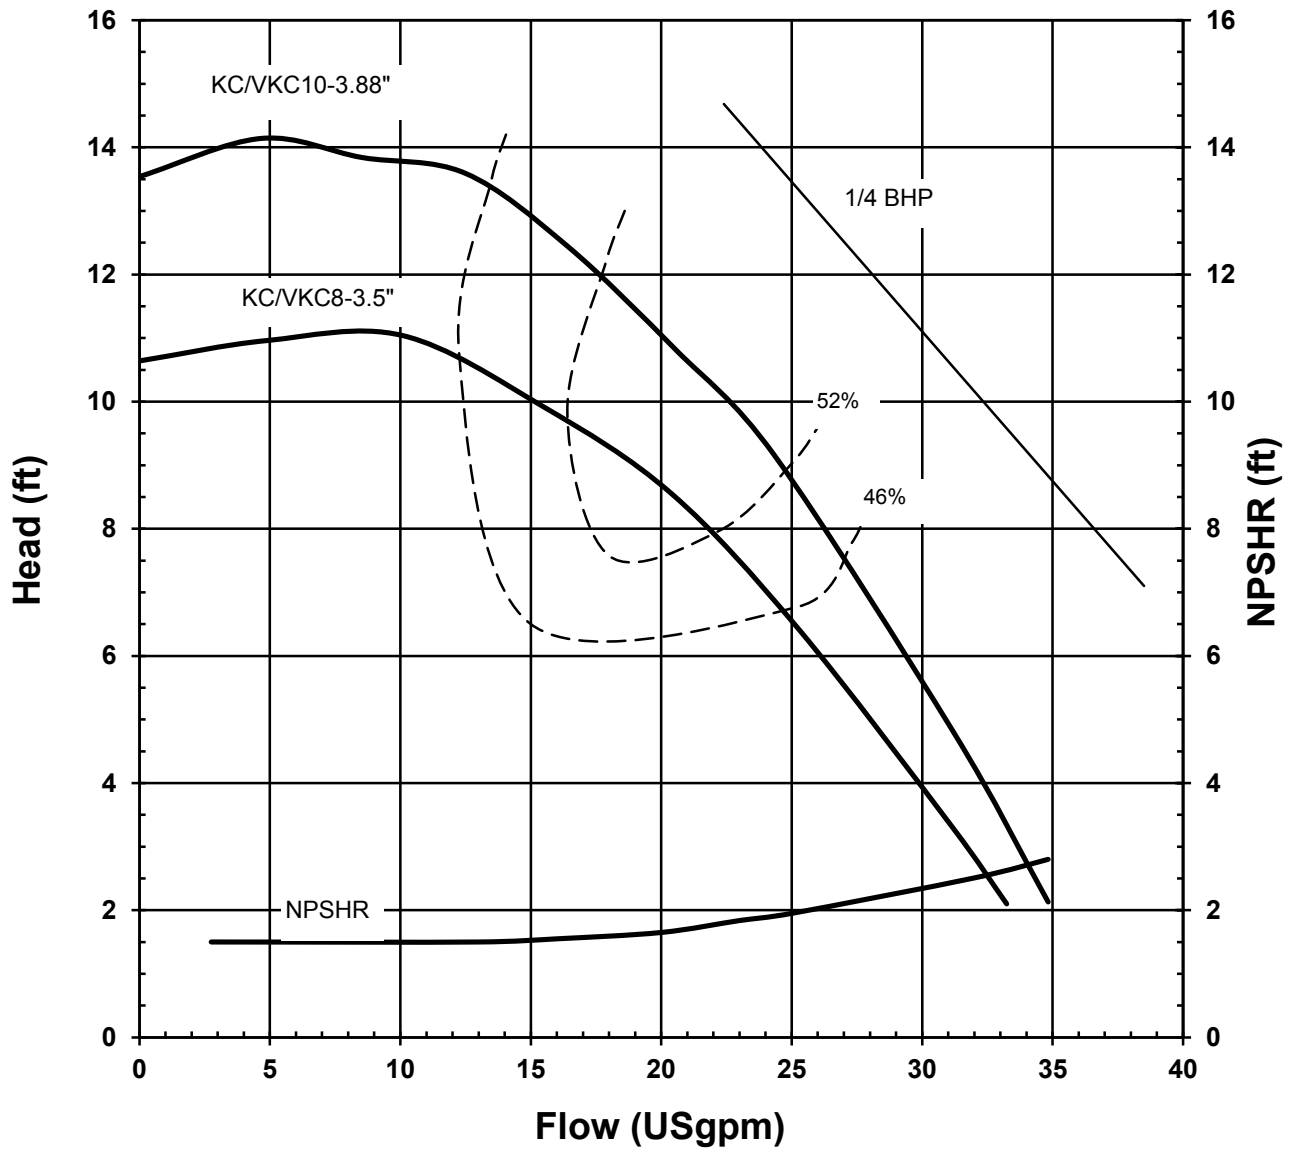

KC/VKC SERIES STANDARD PERFORMANCE CURVE

MODEL: KC8, KC10
VKC8, VKC10
1725 rpm, 60 Hz
Suction: 1-1/2"
Discharge: 1"
S.G. 1.0

2006 REV 0
12-08-00