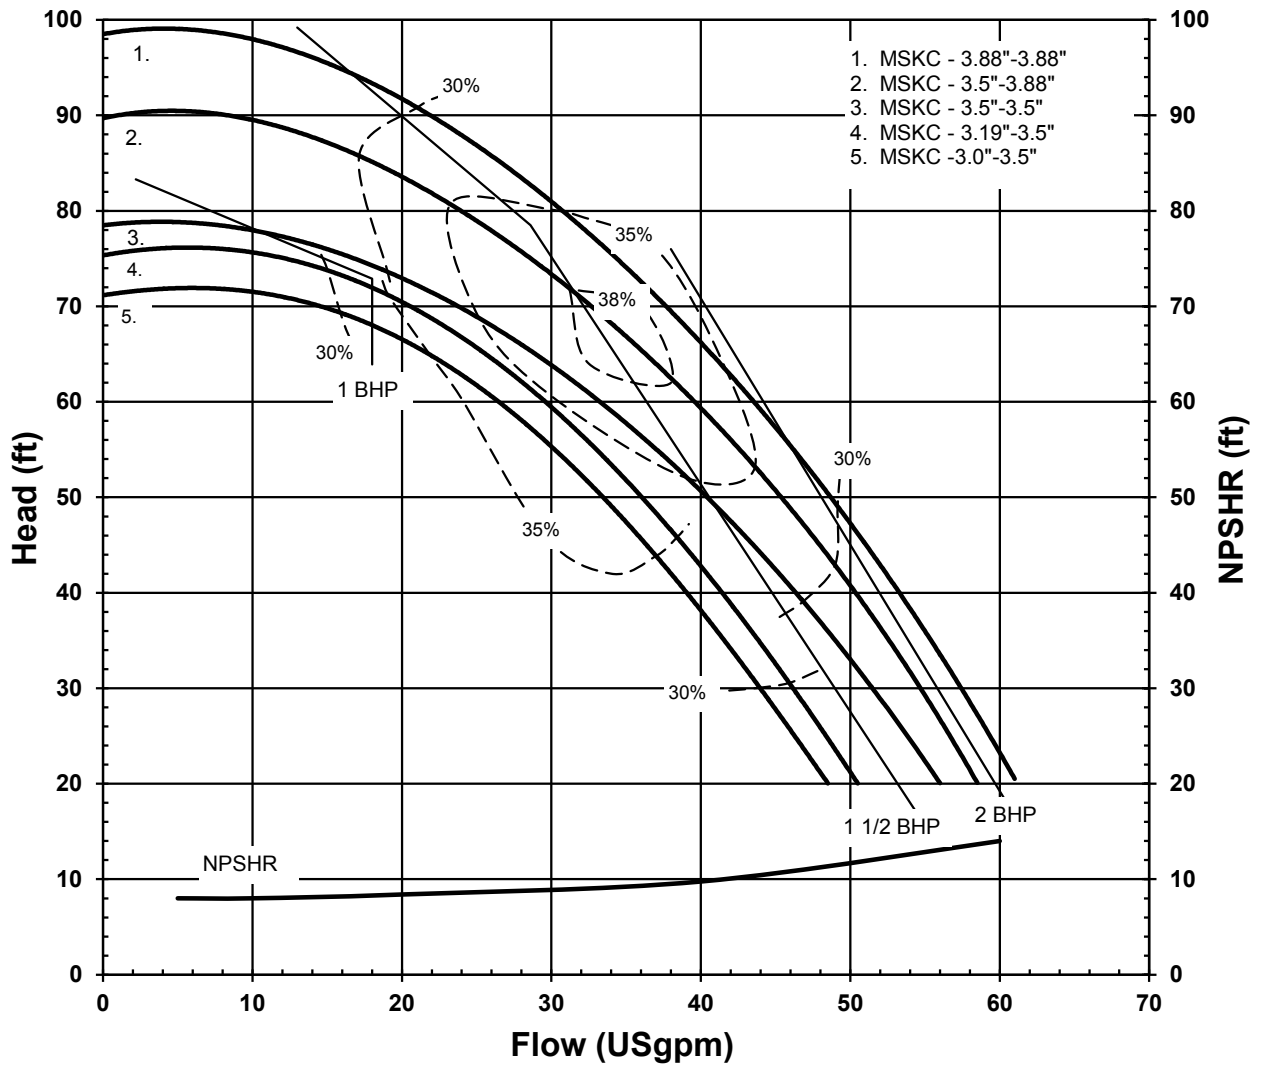

MSKC/MSVKC SERIES MULTISTAGE PERFORMANCE CURVE

**MODEL: MSKC
MSVKC
3450 rpm, 60 Hz
Suction: 1-1/2" FNPT
Discharge: 1" MNPT
S.G. 1.0**

2027 REV 1
12/17/01