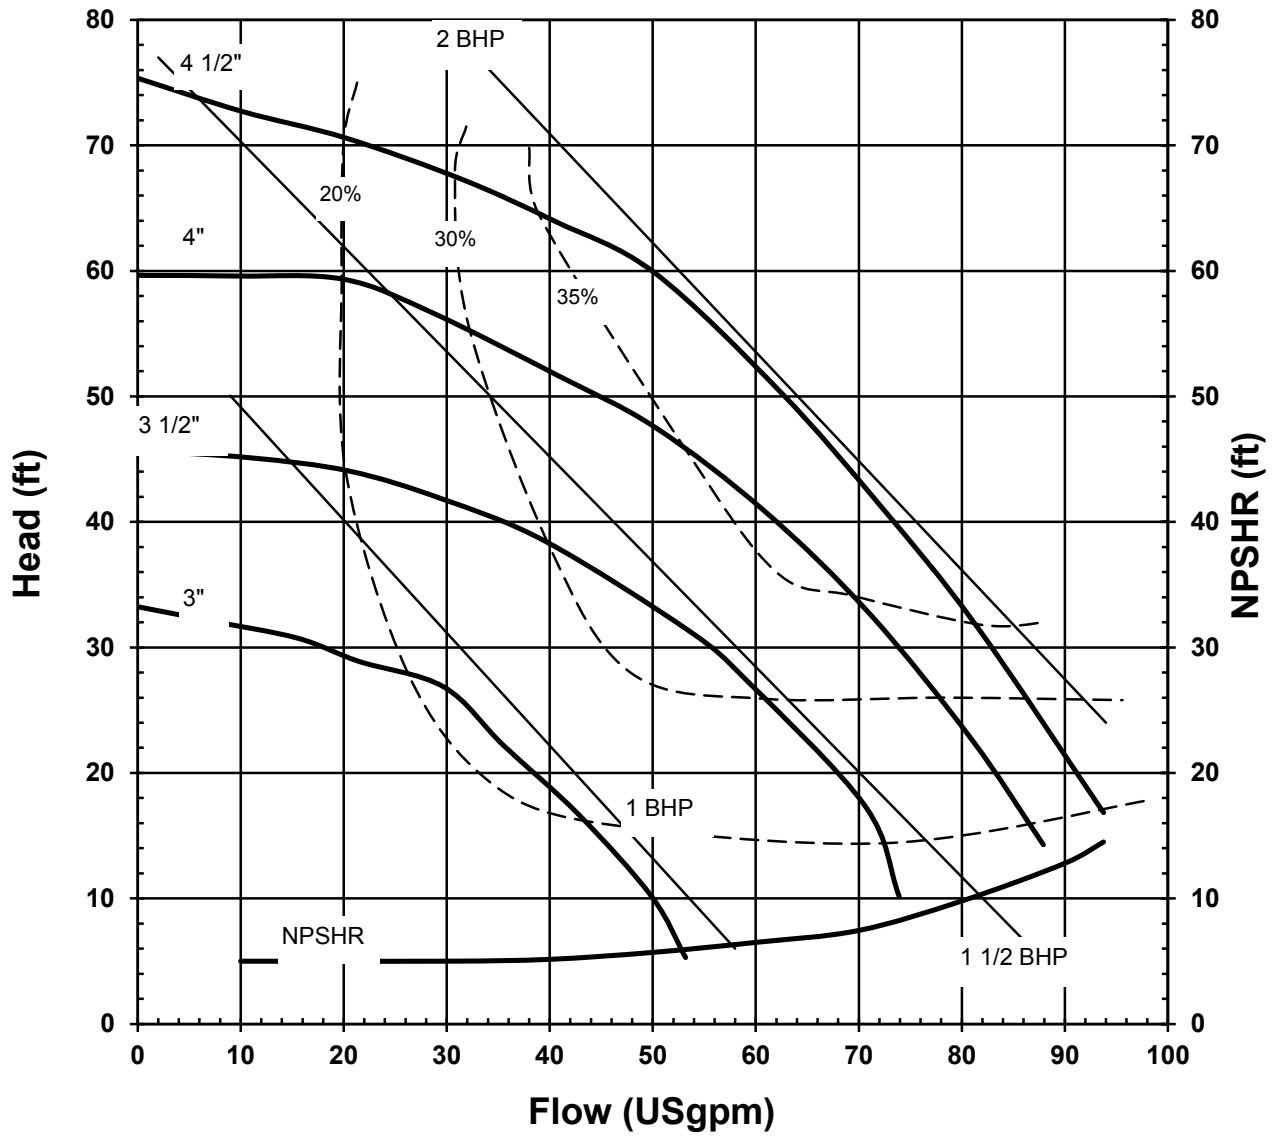

KC/VKC SERIES STANDARD PERFORMANCE CURVE

MODEL: KC11
3450 rpm, 60 Hz
Suction: 1-1/2"
Discharge: 1-1/4"
S.G. 1.0

2009 REV 0
12/08/00