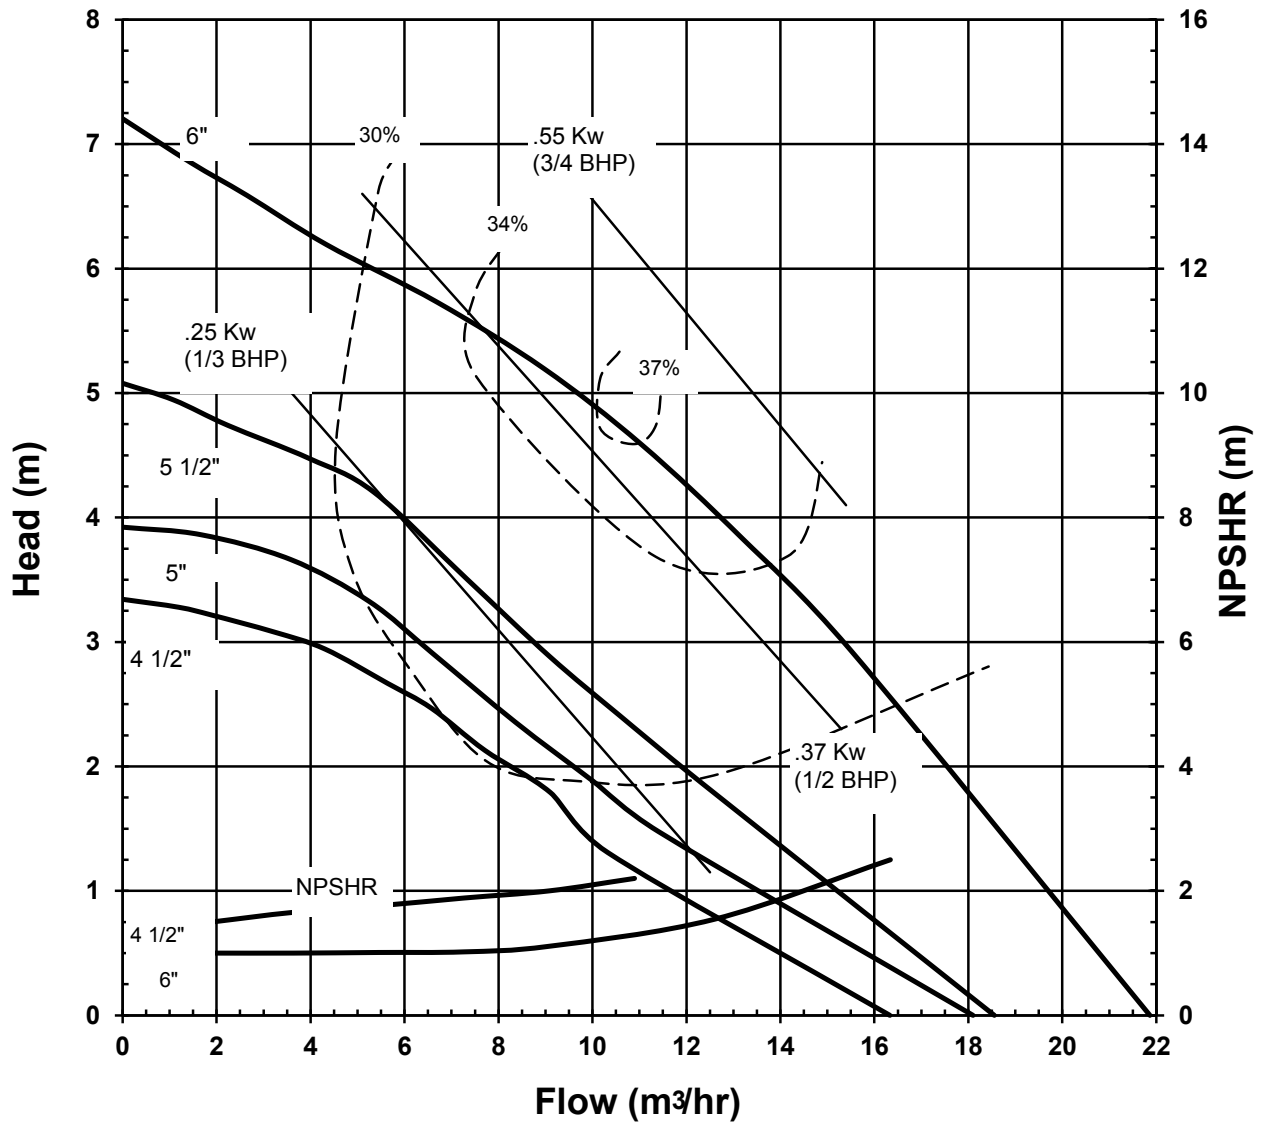

KC/VKC SERIES STANDARD PERFORMANCE CURVE

MODEL: KC22/32
1450 rpm, 50 Hz
Suction: 2" FNPT/3" flange
Discharge: 2" MNPT/2" flange
S.G. 1.0
OPEN IMPELLER

2016 REV 0
12/08/00