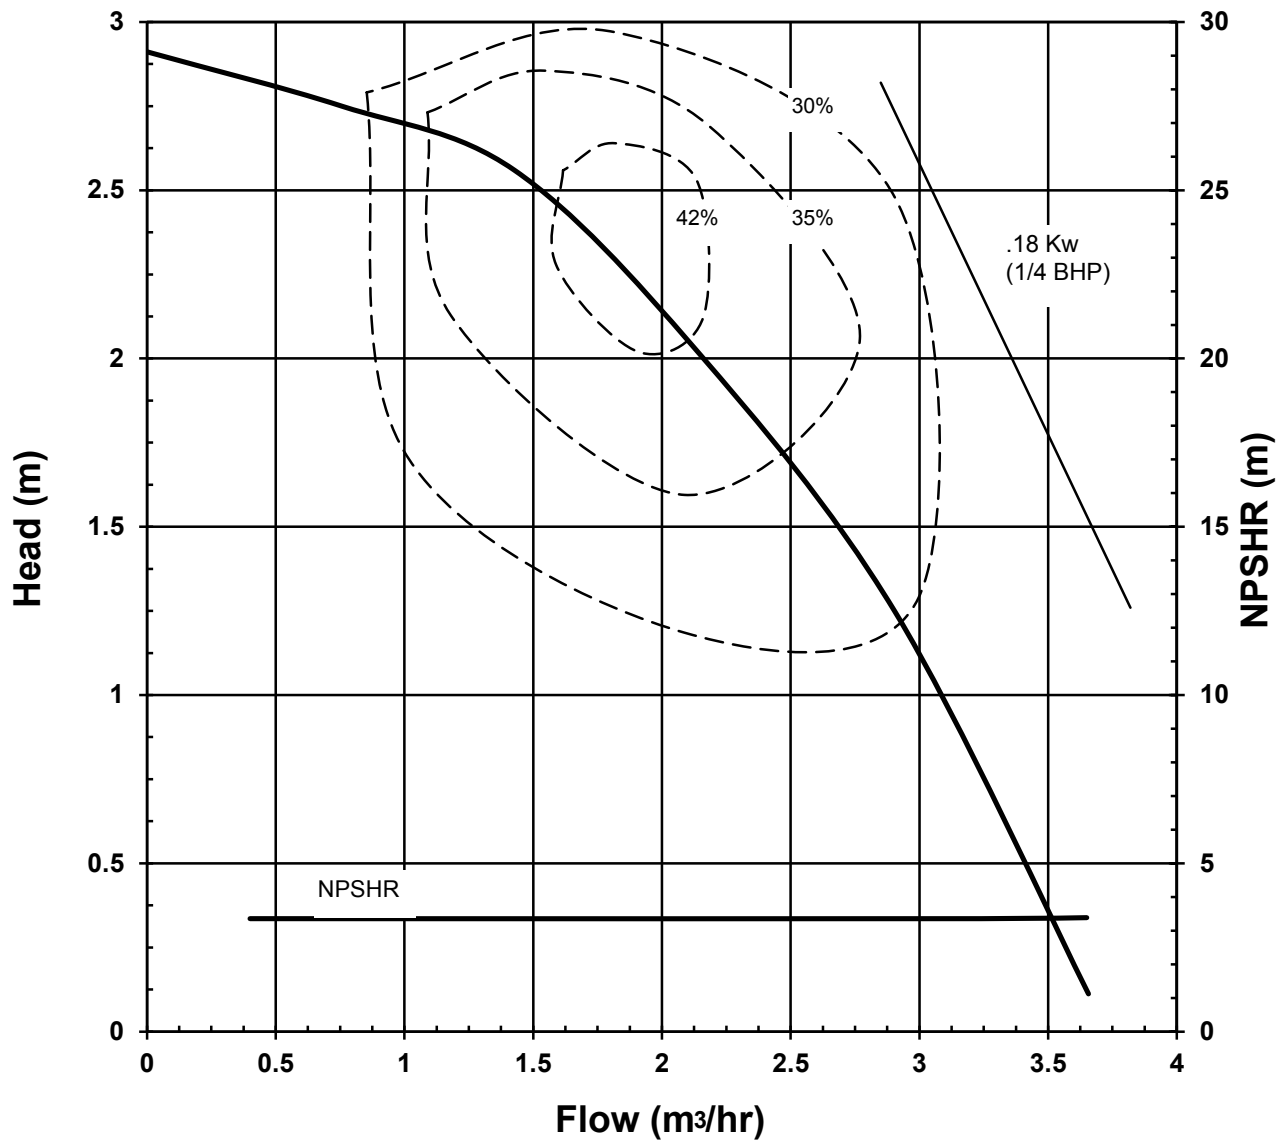

KC/VKC SERIES STANDARD PERFORMANCE CURVE

MODEL: KC6H
VKC6H
1450 rpm, 50 Hz
Suction: 1"
Discharge: 3/4"
S.G. 1.0

2034 REV 0
5/11/01