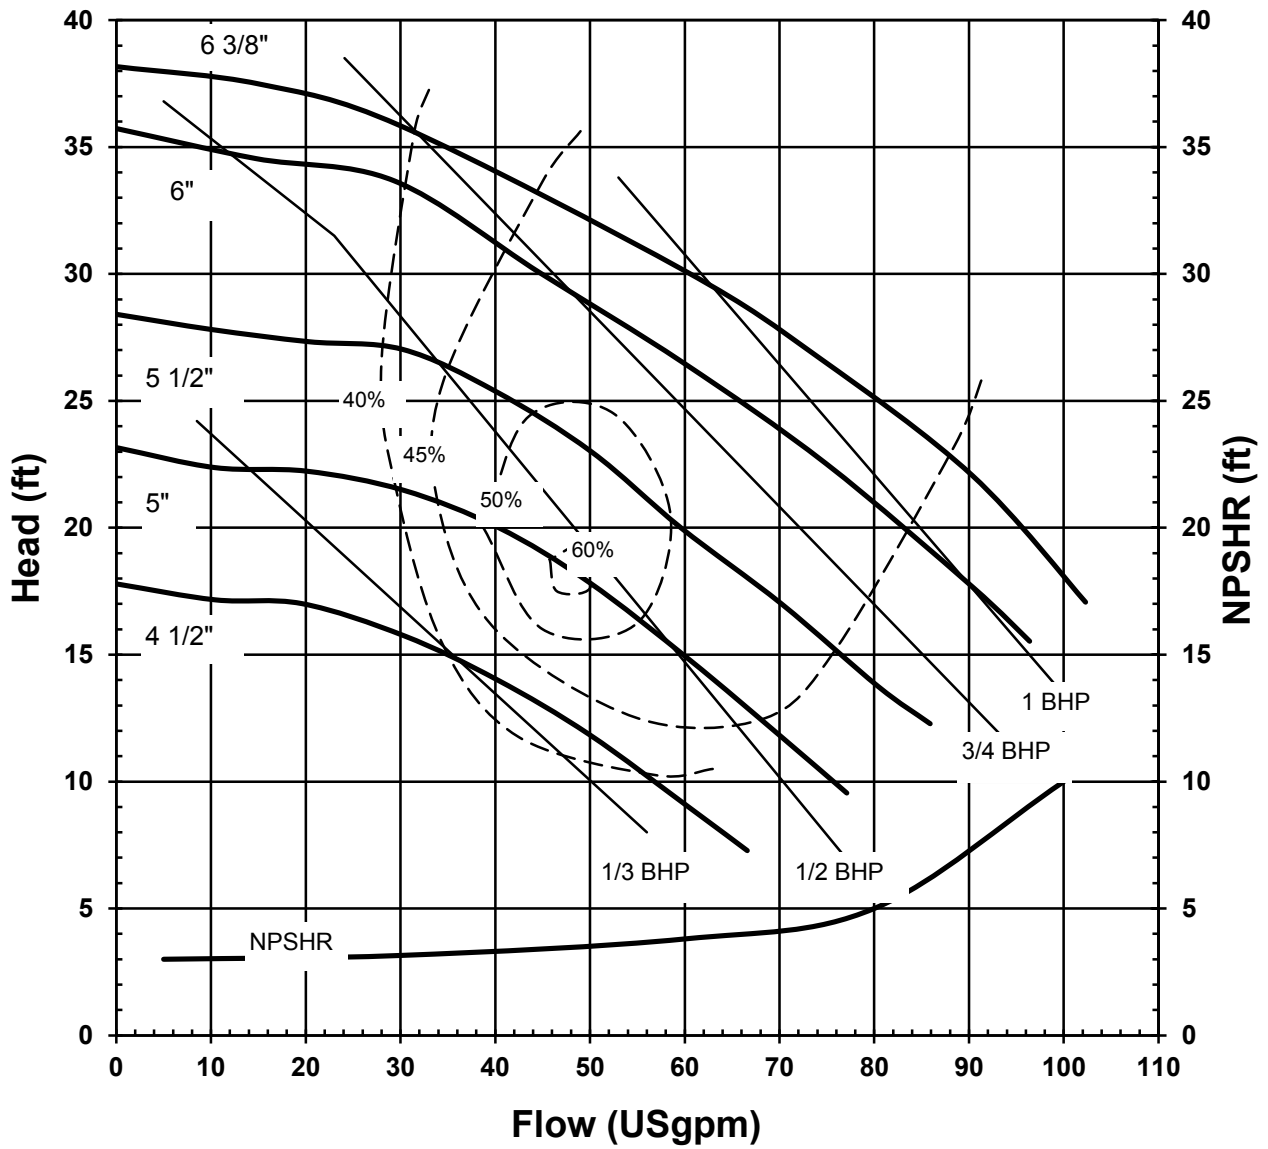

KC/VKC SERIES STANDARD PERFORMANCE CURVE

MODEL: KC22/32
1725 rpm, 60 Hz
Suction: 2" FNPT/3" flange
Discharge: 2" MNPT/2" flange
S.G. 1.0
CLOSED IMPELLER

2018 REV 0
12/28/00