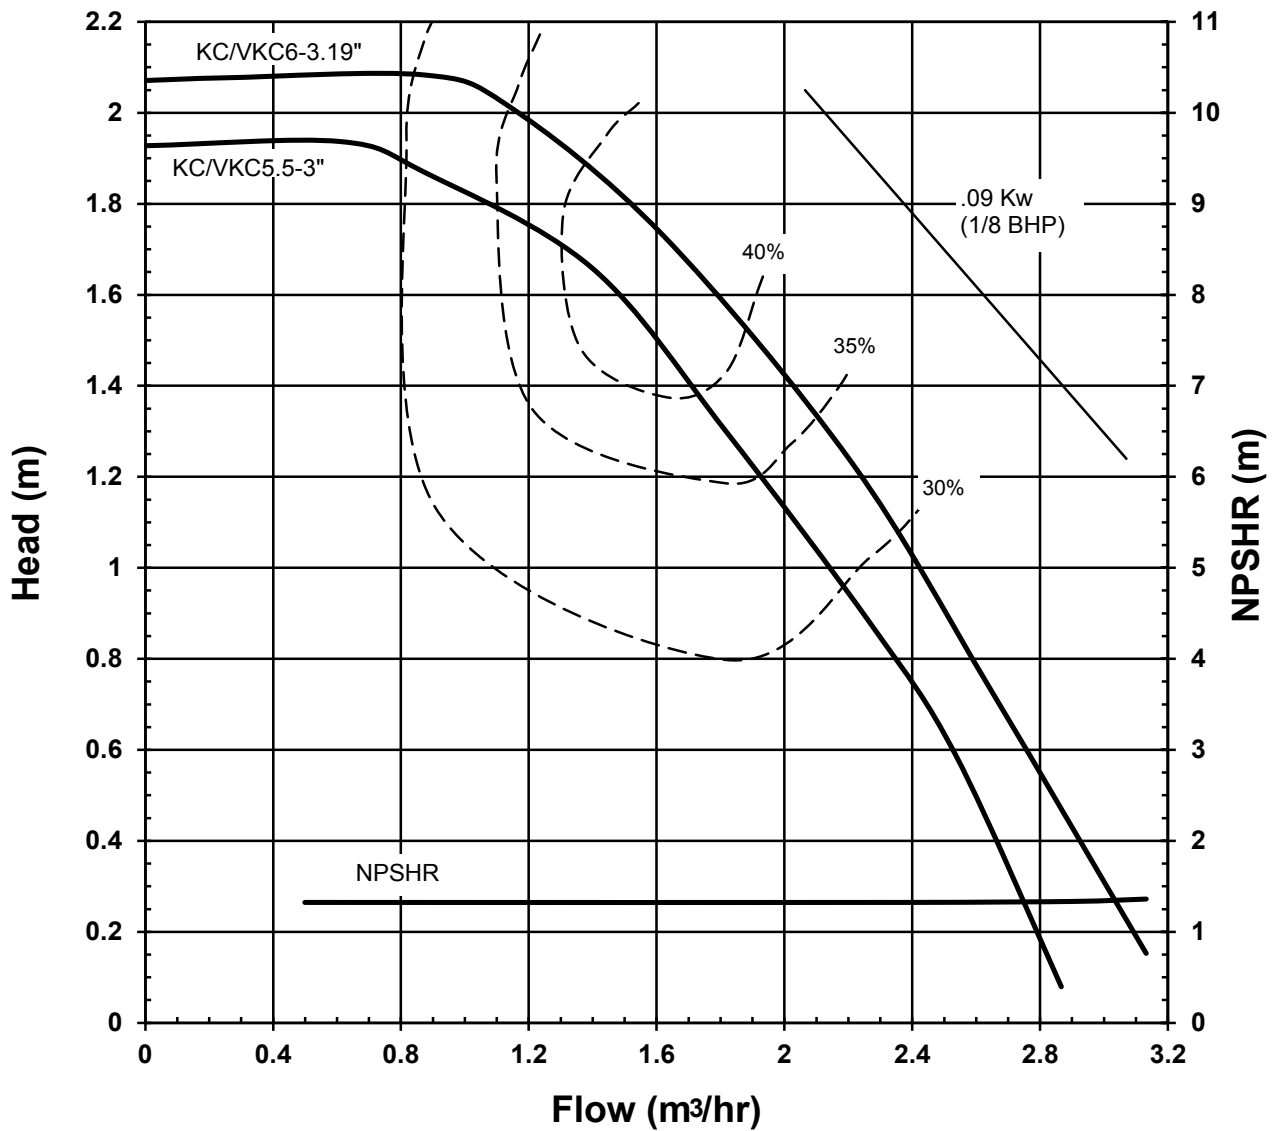

KC/VKC SERIES STANDARD PERFORMANCE CURVE

MODEL: KC5.5, KC6
VKC5.5, VKC6
1450 rpm, 50 Hz
Suction: 1"
Discharge: 3/4"
S.G. 1.0

2004 REV 0
12/08/00