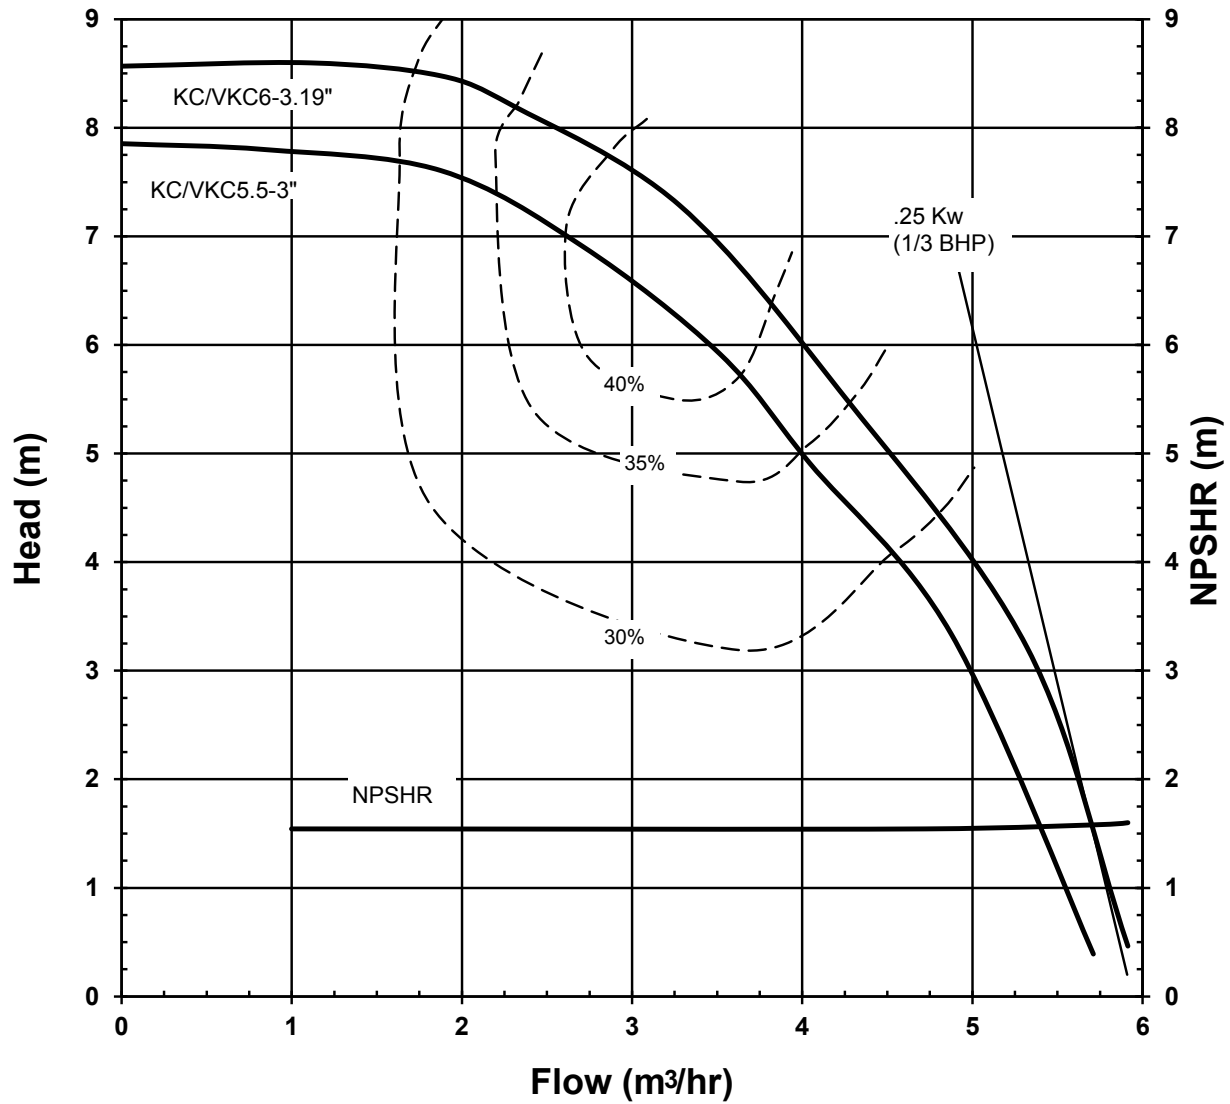

KC/VKC SERIES STANDARD PERFORMANCE CURVE

MODEL: KC5.5, KC6
VKC5.5, VKC6
2900 rpm, 50 Hz
Suction: 1"
Discharge: 3/4"
S.G. 1.0

2003 REV 0
12/08/00