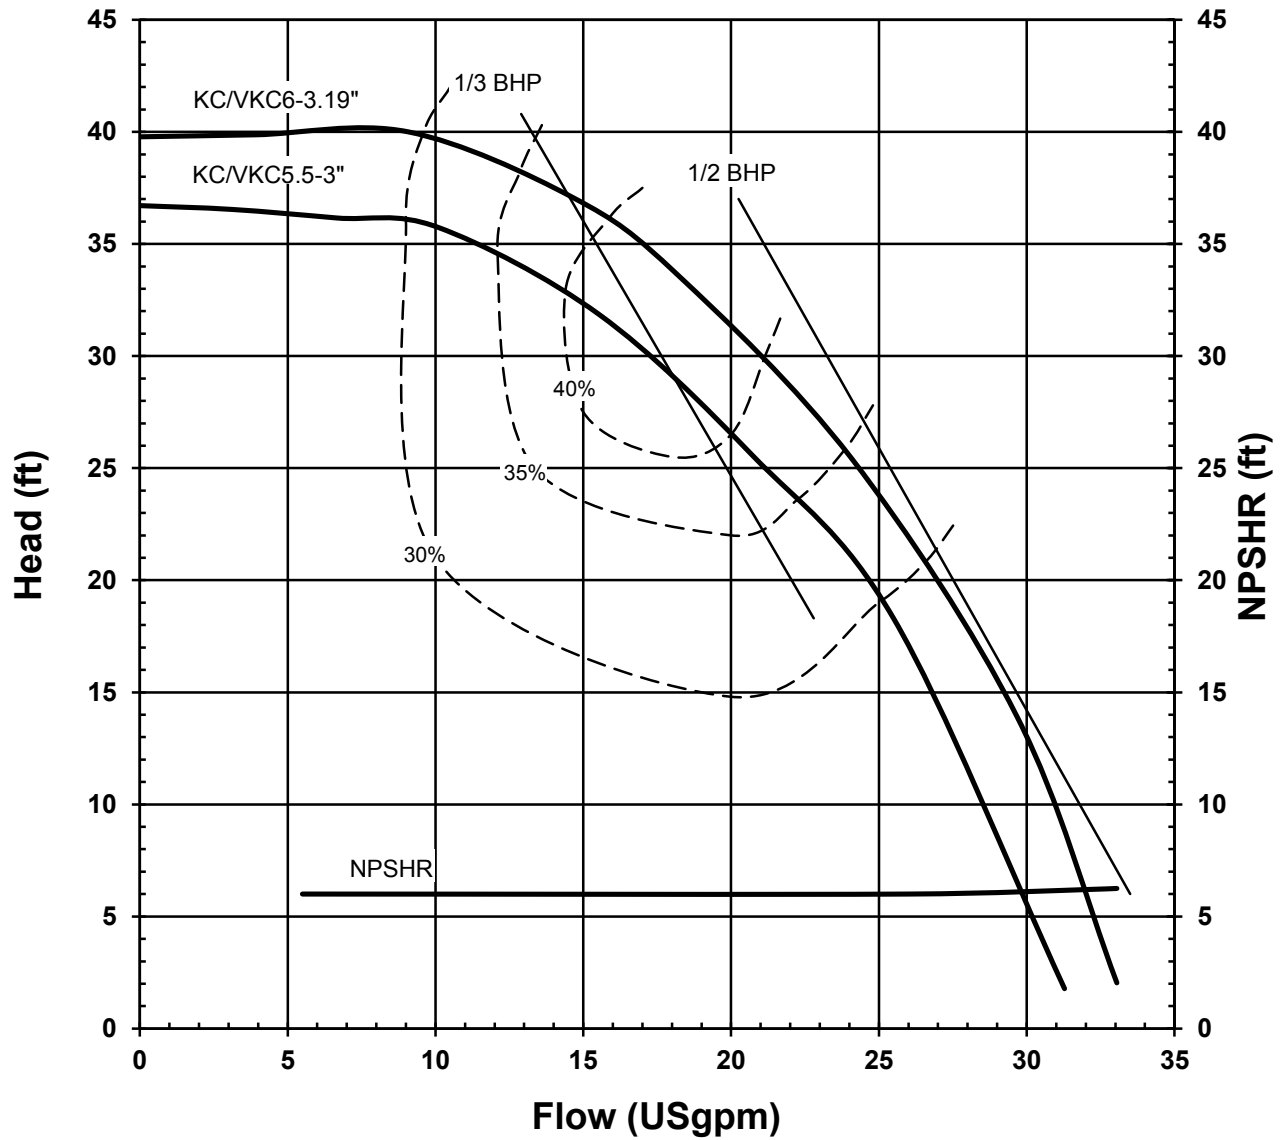

# KC/VKC SERIES STANDARD PERFORMANCE CURVE

MODEL: KC5.5, KC6  
VKC5.5, VKC6  
3450 rpm, 60 Hz  
Suction: 1"  
Discharge: 3/4"  
S.G. 1.0

2001 REV 0  
12/08/00