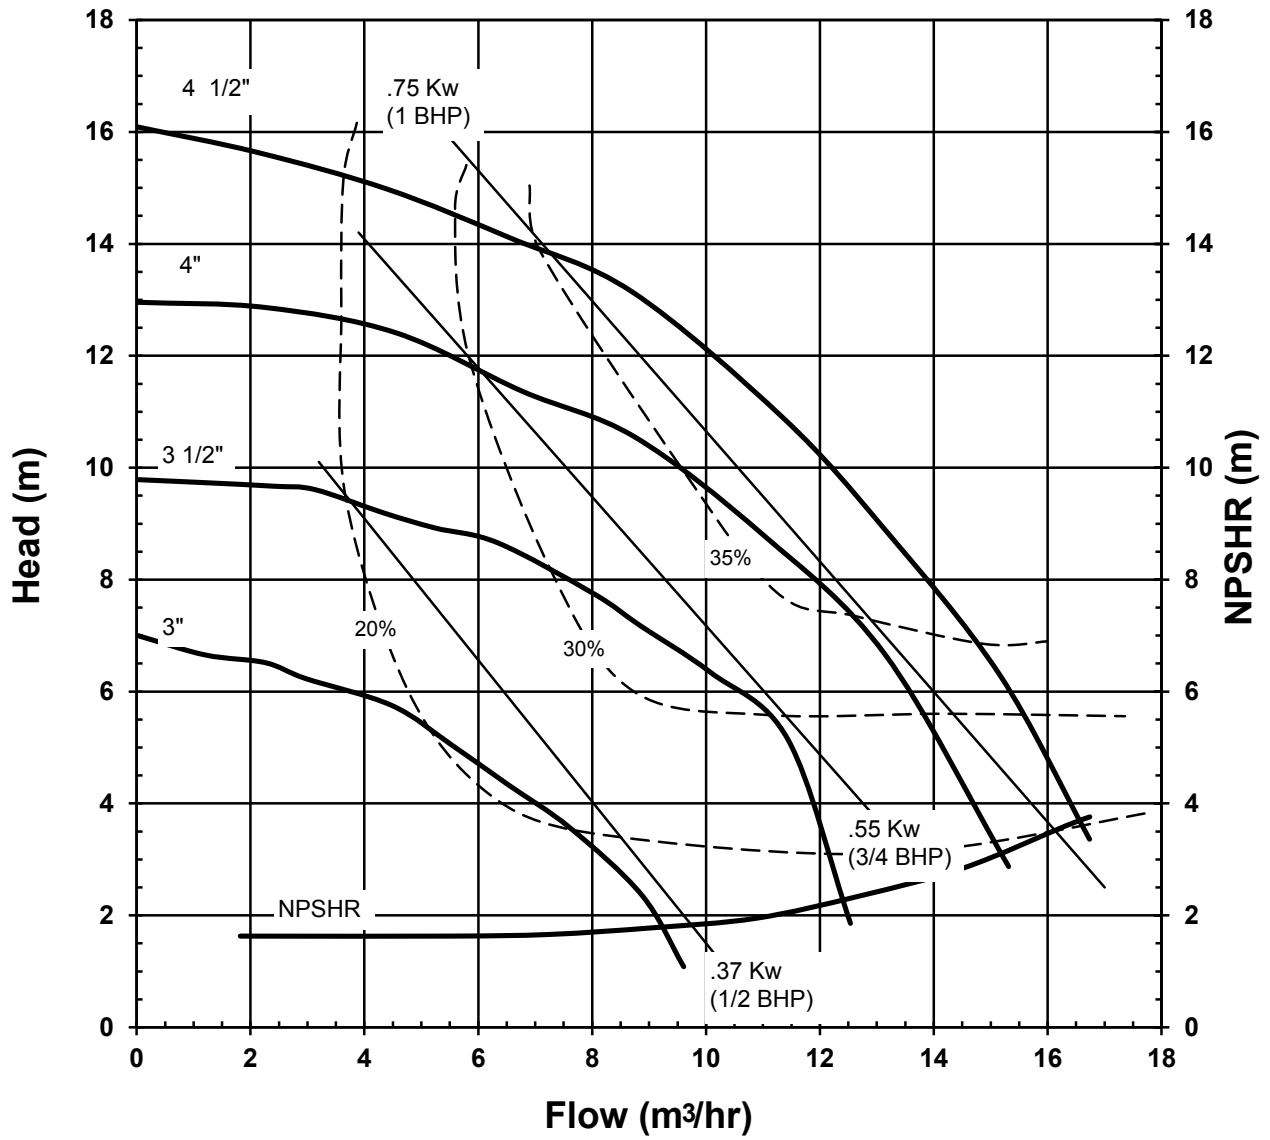

KC/VKC SERIES STANDARD PERFORMANCE CURVE

MODEL: KC11
2900 rpm, 50 Hz
Suction: 1-1/2"
Discharge: 1-1/4"
S.G. 1.0

2011 REV 0
12/08/00