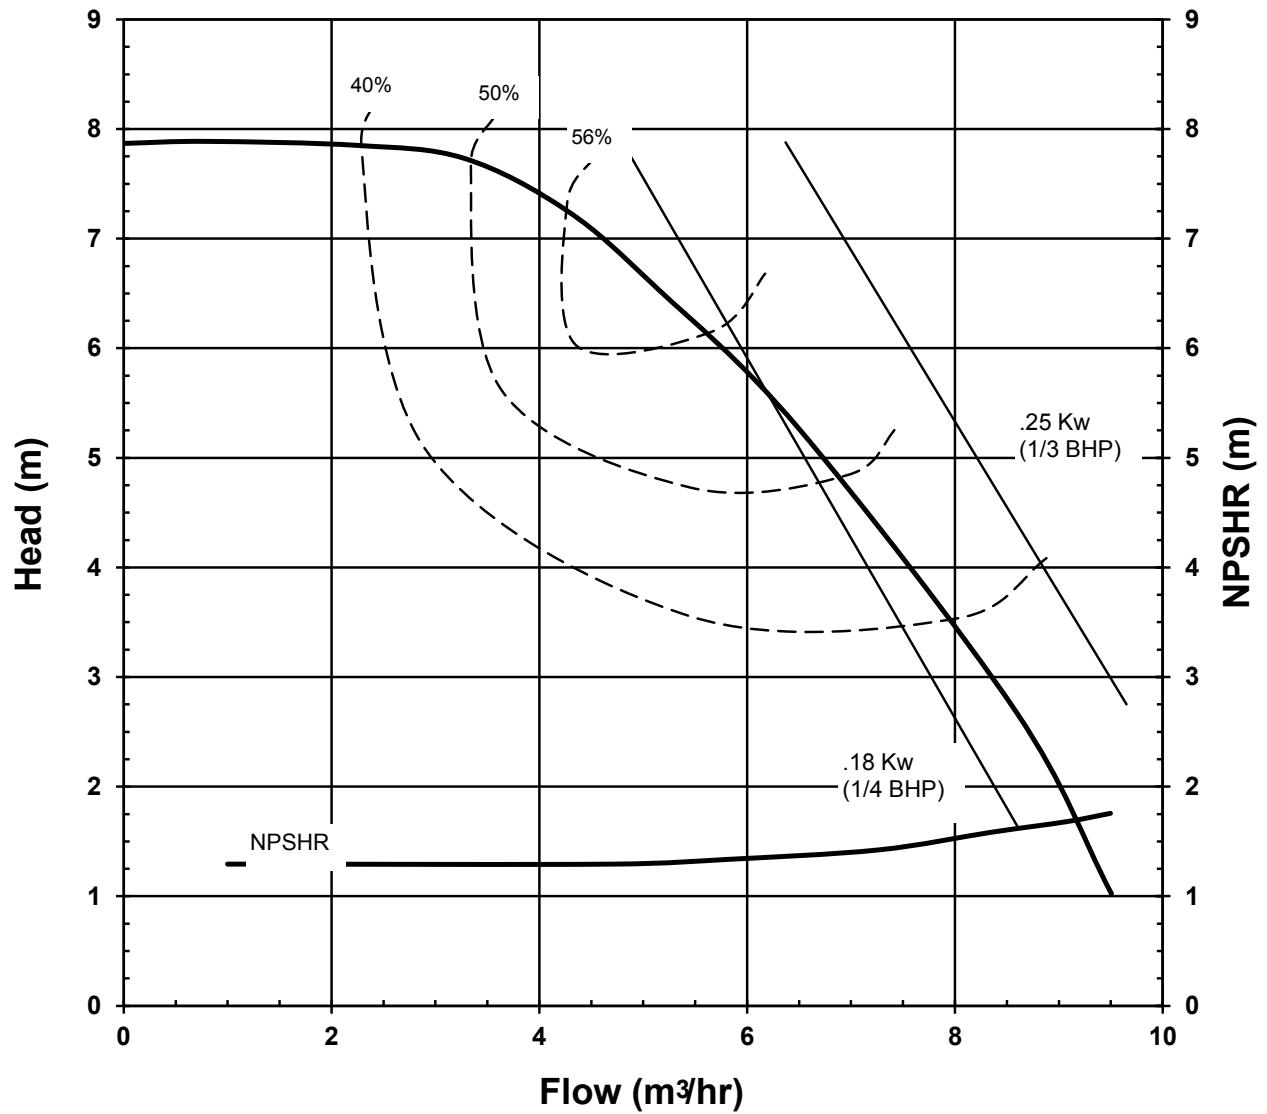

KC/VKC SERIES STANDARD PERFORMANCE CURVE

MODEL: KC7
VKC7
2900 rpm, 50 Hz
Suction: 1"
Discharge: 3/4"
S.G. 1.0

2025 REV 0
4/11/01