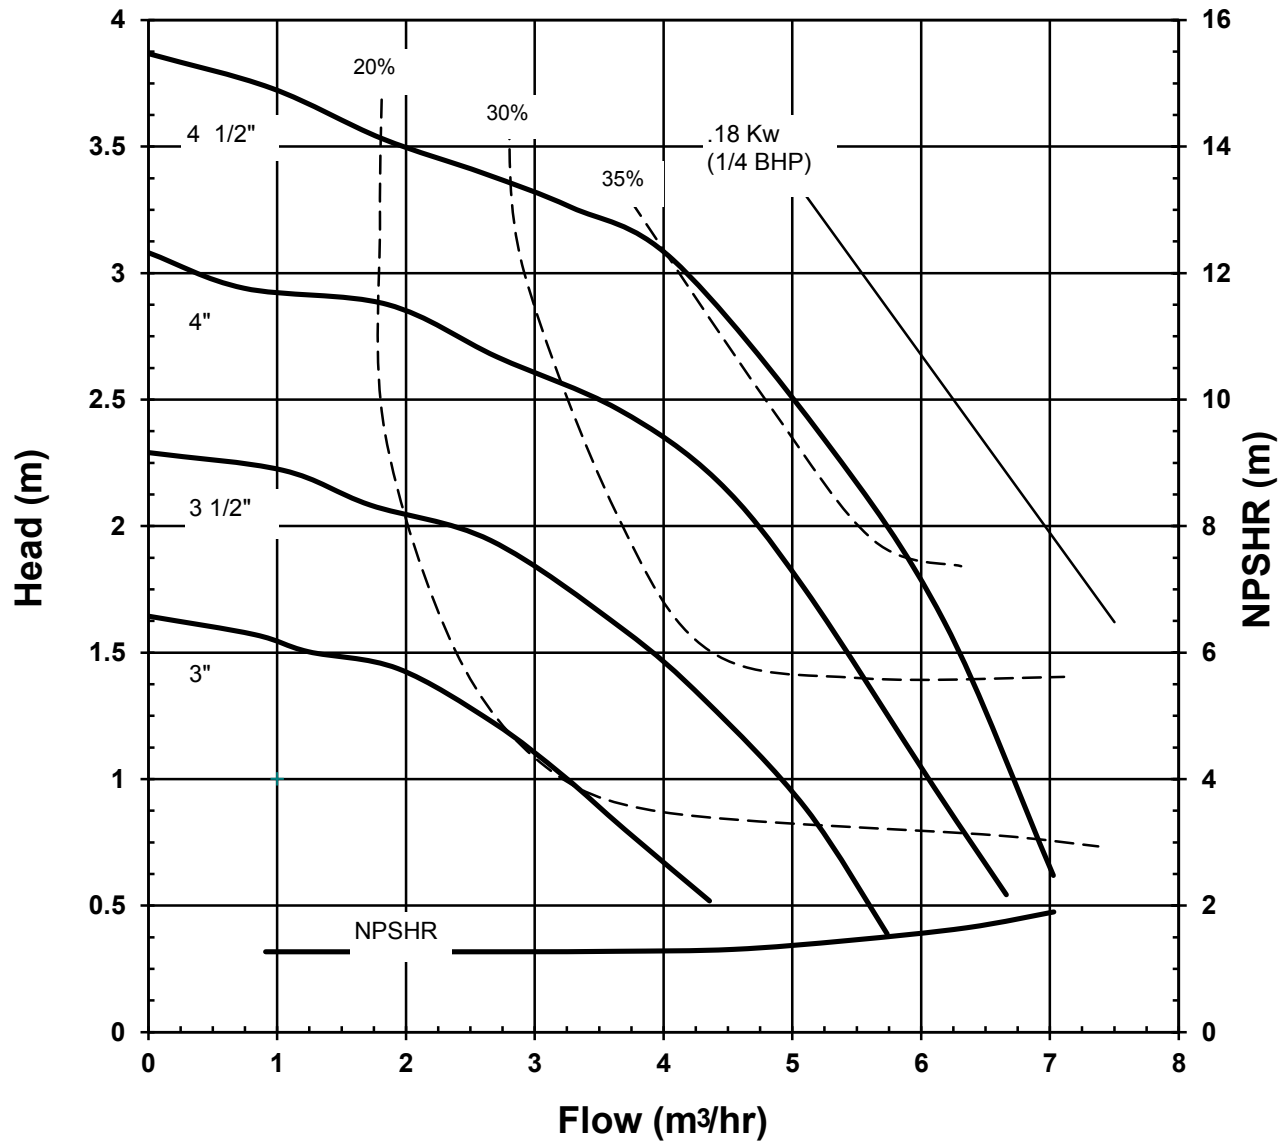

KC/VKC SERIES STANDARD PERFORMANCE CURVE

MODEL: KC11
1450 rpm, 50 Hz
Suction: 1-1/2"
Discharge: 1-1/4"
S.G. 1.0

2012 REV 0
12/08/00