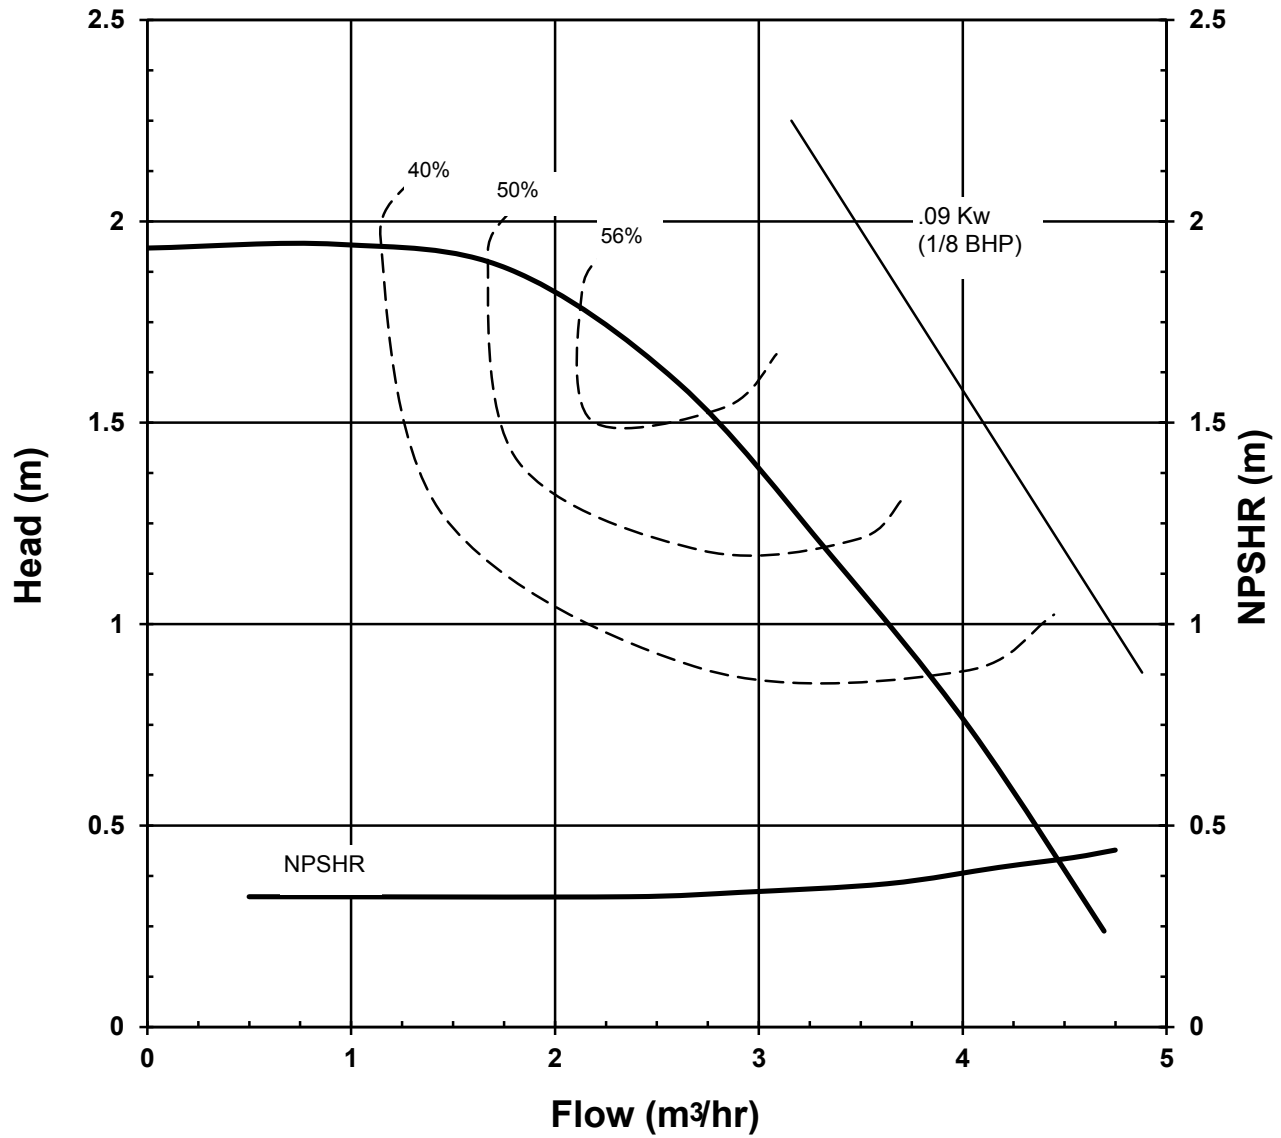

KC/VKC SERIES STANDARD PERFORMANCE CURVE

MODEL: KC7
VKC7
1450 rpm, 50 Hz
Suction: 1"
Discharge: 3/4"
S.G. 1.0

2026 REV 0
4/11/01