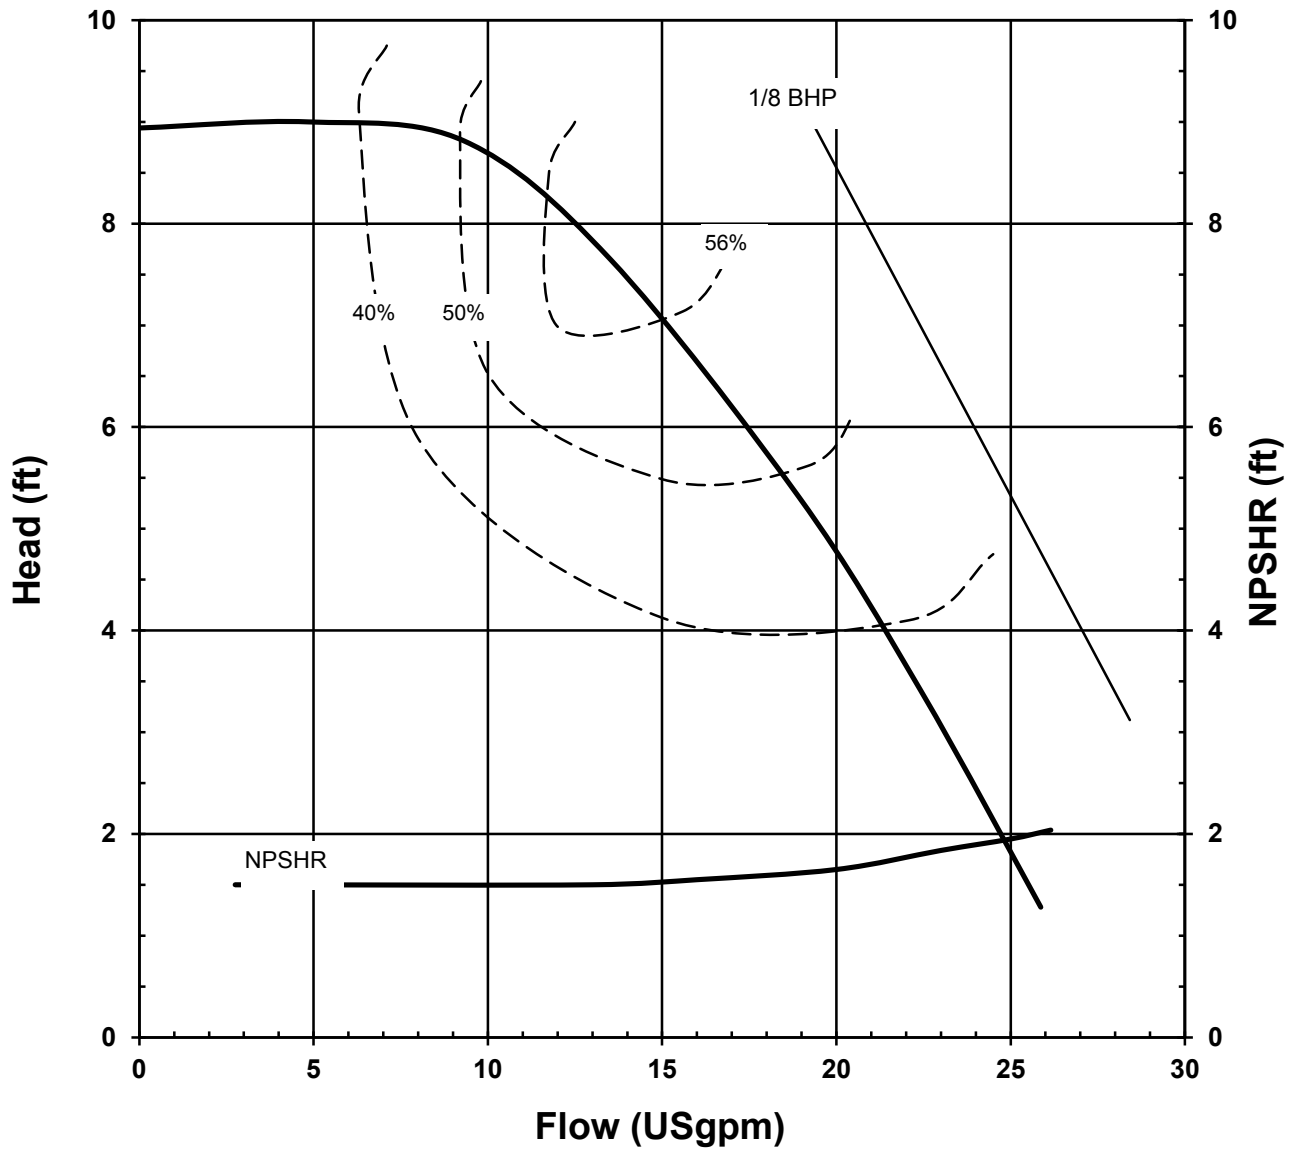

KC/VKC SERIES STANDARD PERFORMANCE CURVE

MODEL: KC7
VKC7
1725 rpm, 60 Hz
Suction: 1"
Discharge: 3/4"
S.G. 1.0

2024 REV 0
4/11/01