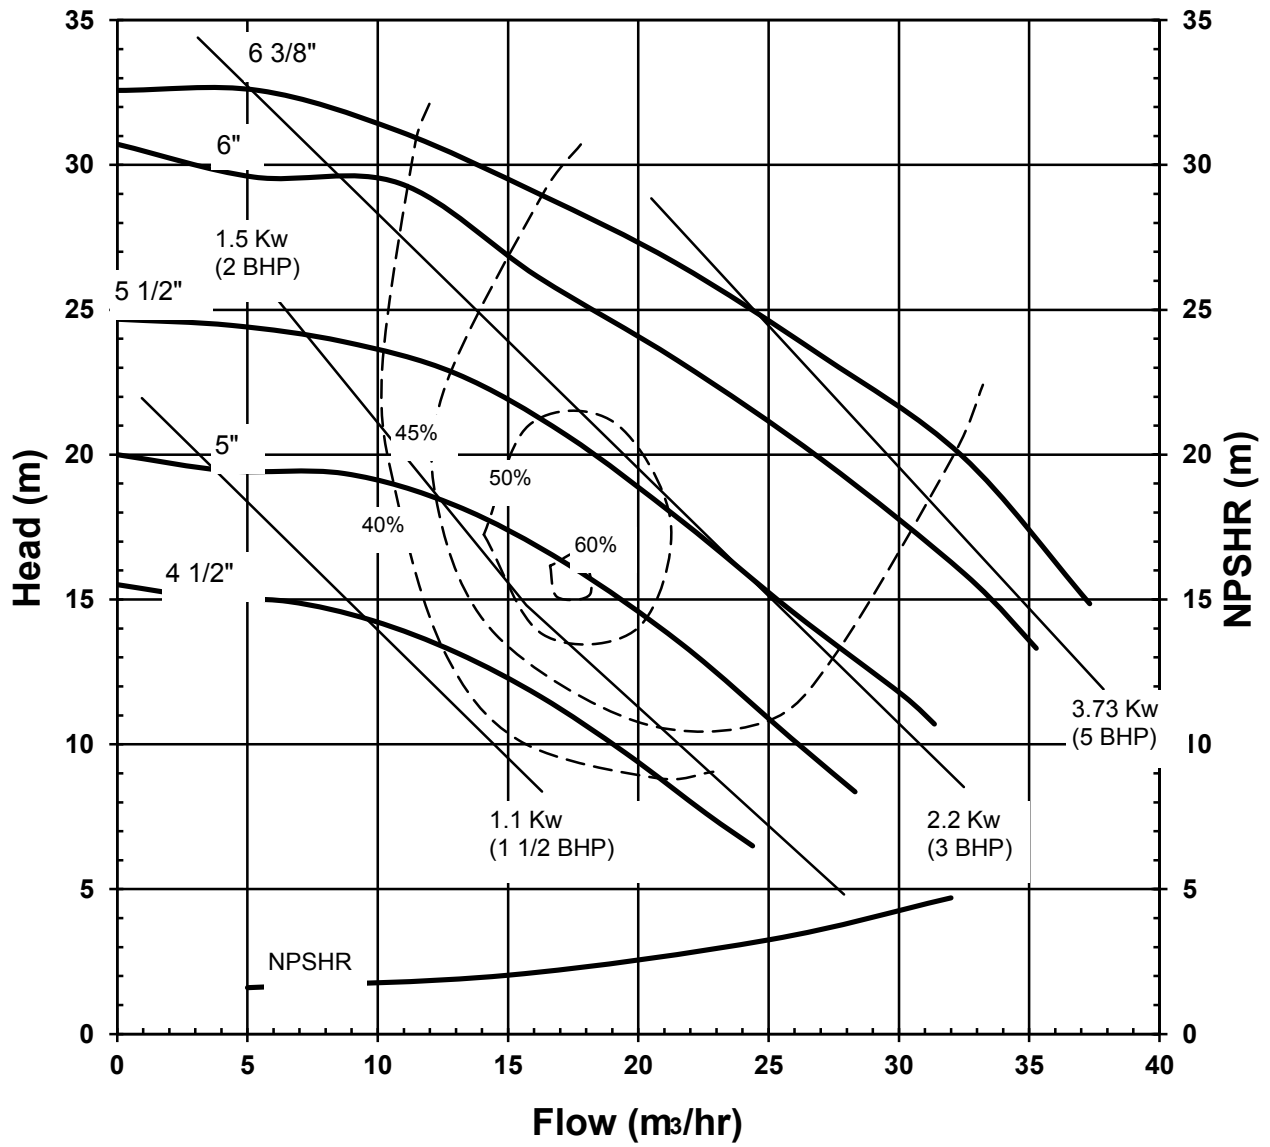

KC/VKC SERIES STANDARD PERFORMANCE CURVE

MODEL: KC22/32
2900 rpm, 50 Hz
Suction: 2" FNPT/3" flange
Discharge: 2" MNPT/2" flange
S.G. 1.0
CLOSED IMPELLER

2019 REV0
12/22/00