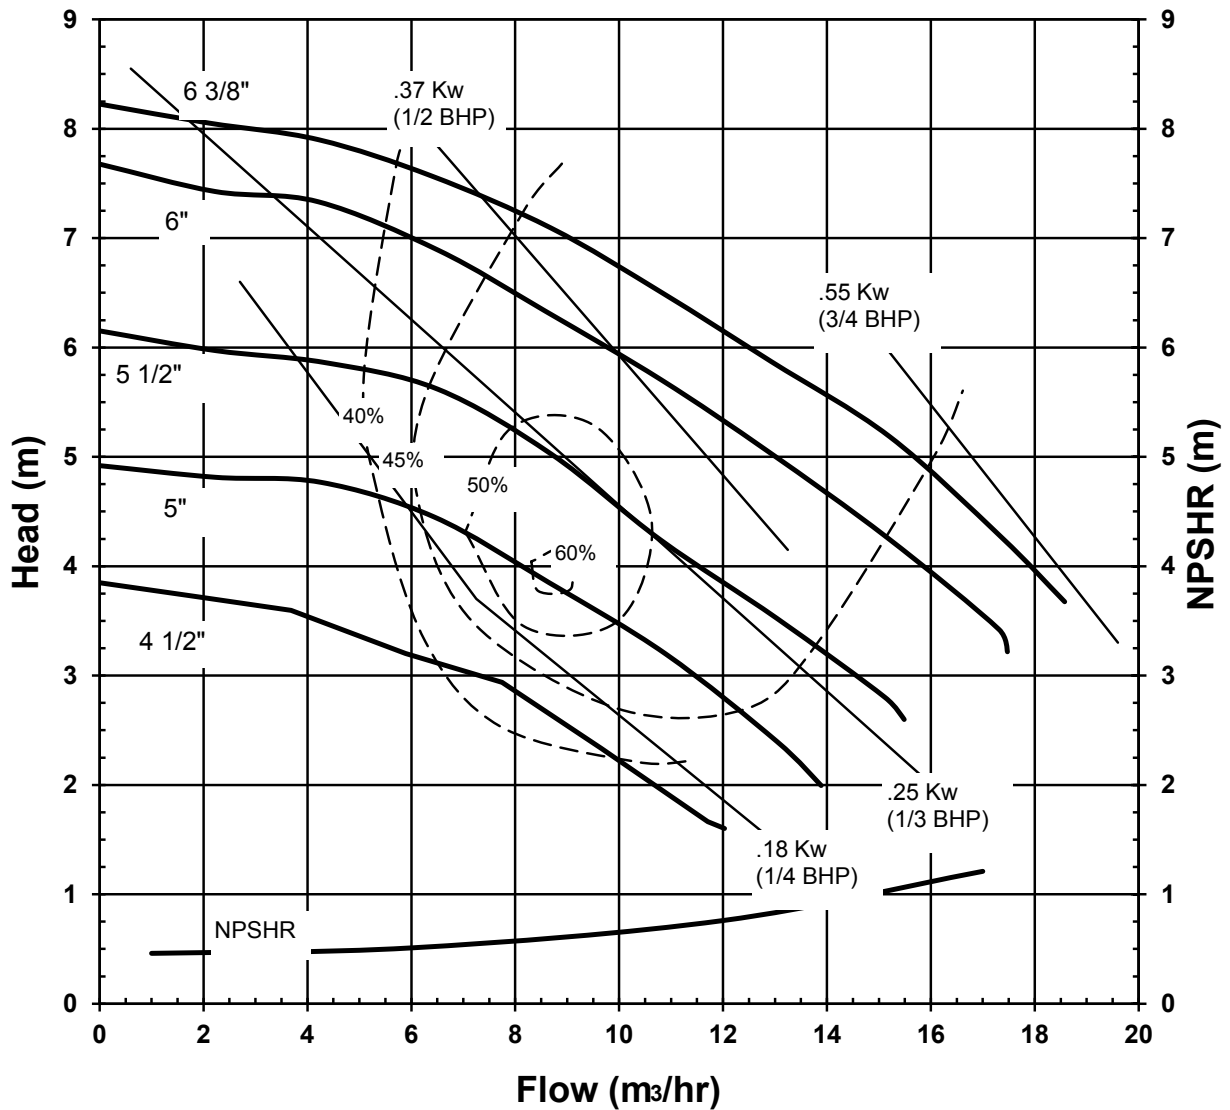

KC/VKC SERIES STANDARD PERFORMANCE CURVE

MODEL: KC22/32
1450 rpm, 50 Hz
Suction: 2" FNPT/3" flange
Discharge: 2" MNPT/2" flange
S.G. 1.0
CLOSED IMPELLER

2020 REV 0
12/28/00