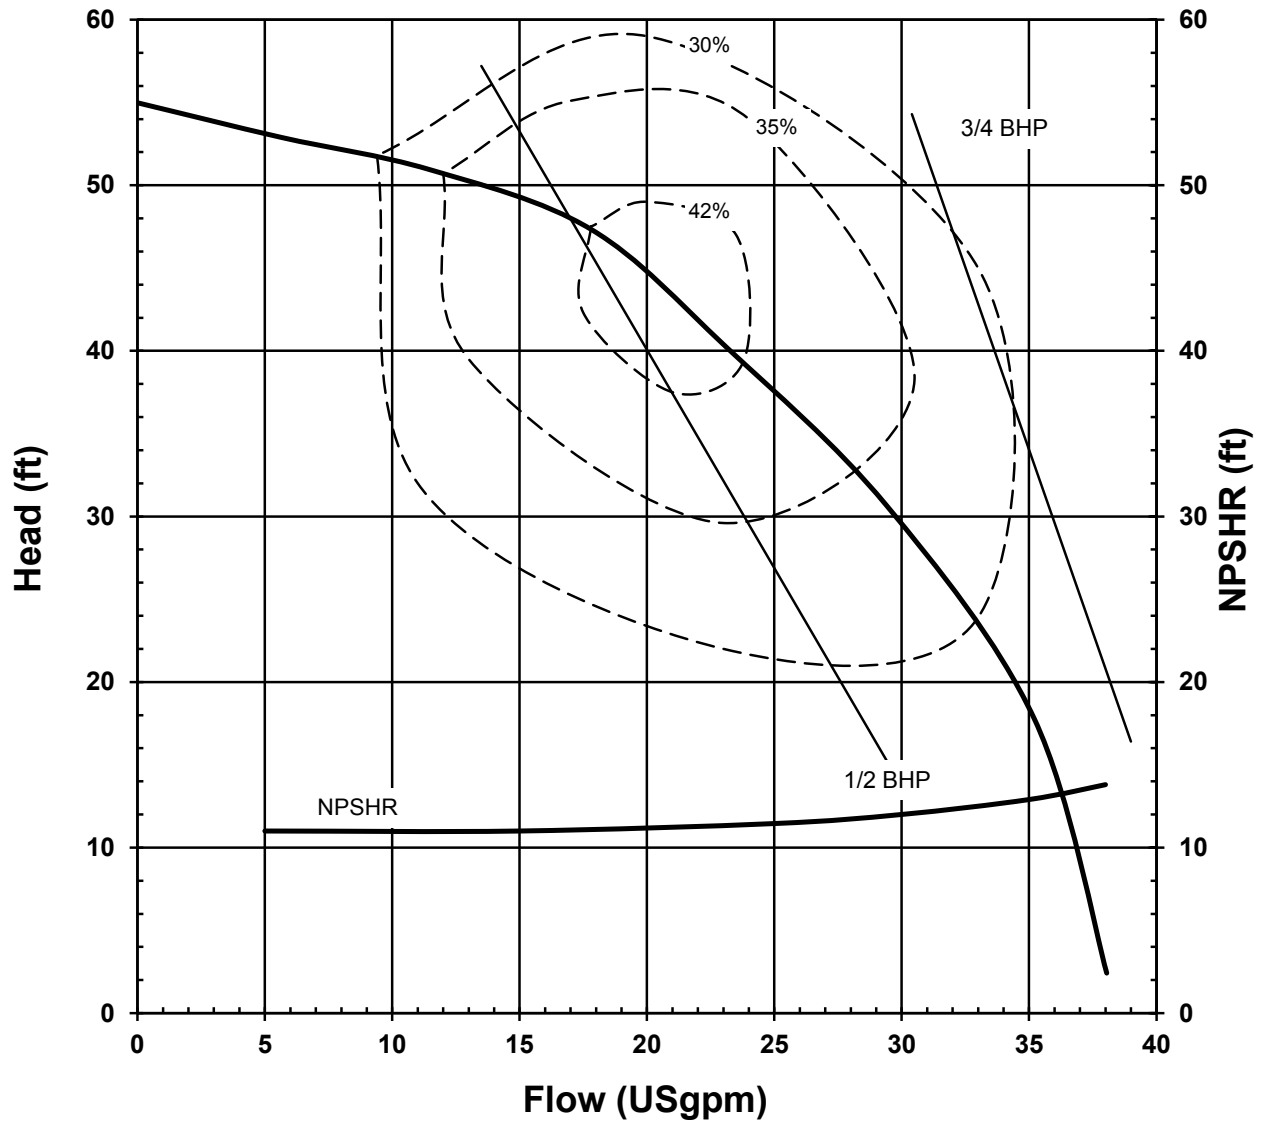

KC/VKC SERIES STANDARD PERFORMANCE CURVE

MODEL: KC6H
VKC6H
3450 rpm, 60 Hz
Suction: 1"
Discharge: 3/4"
S.G. 1.0

2031 REV 0
5/11/01