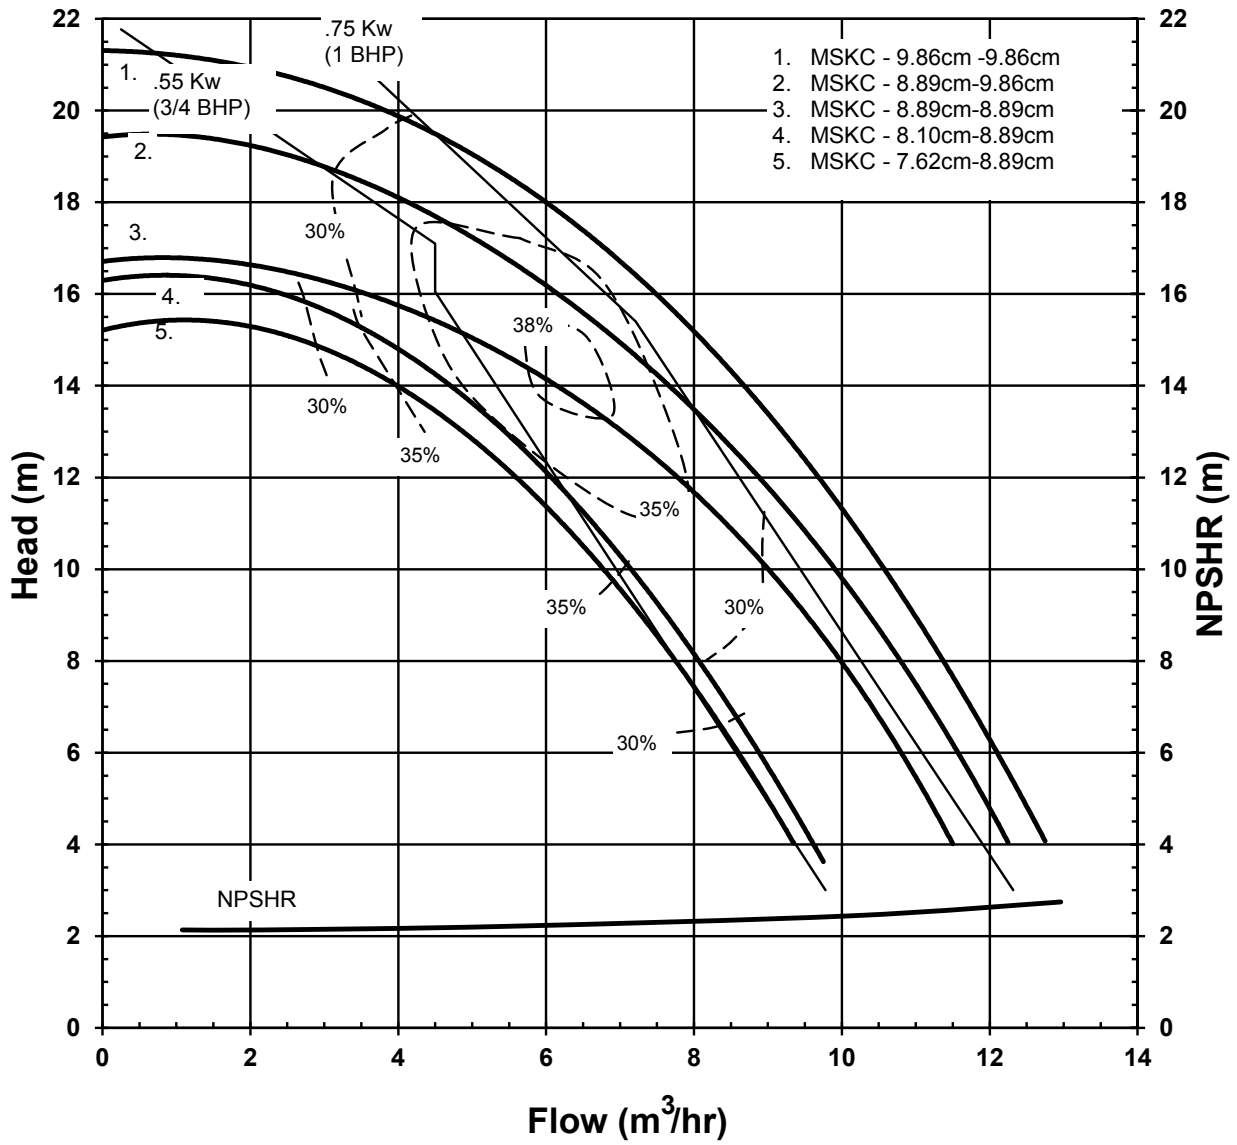

MSKC/MSVKC SERIES MULTISTAGE PERFORMANCE CURVE

**MODEL: MSKC
MSVKC
2900 rpm, 50 Hz
Suction: 1-1/2" FNPT
Discharge: 1" MNPT
S.G. 1.0**

2029 REV 1
12/17/01