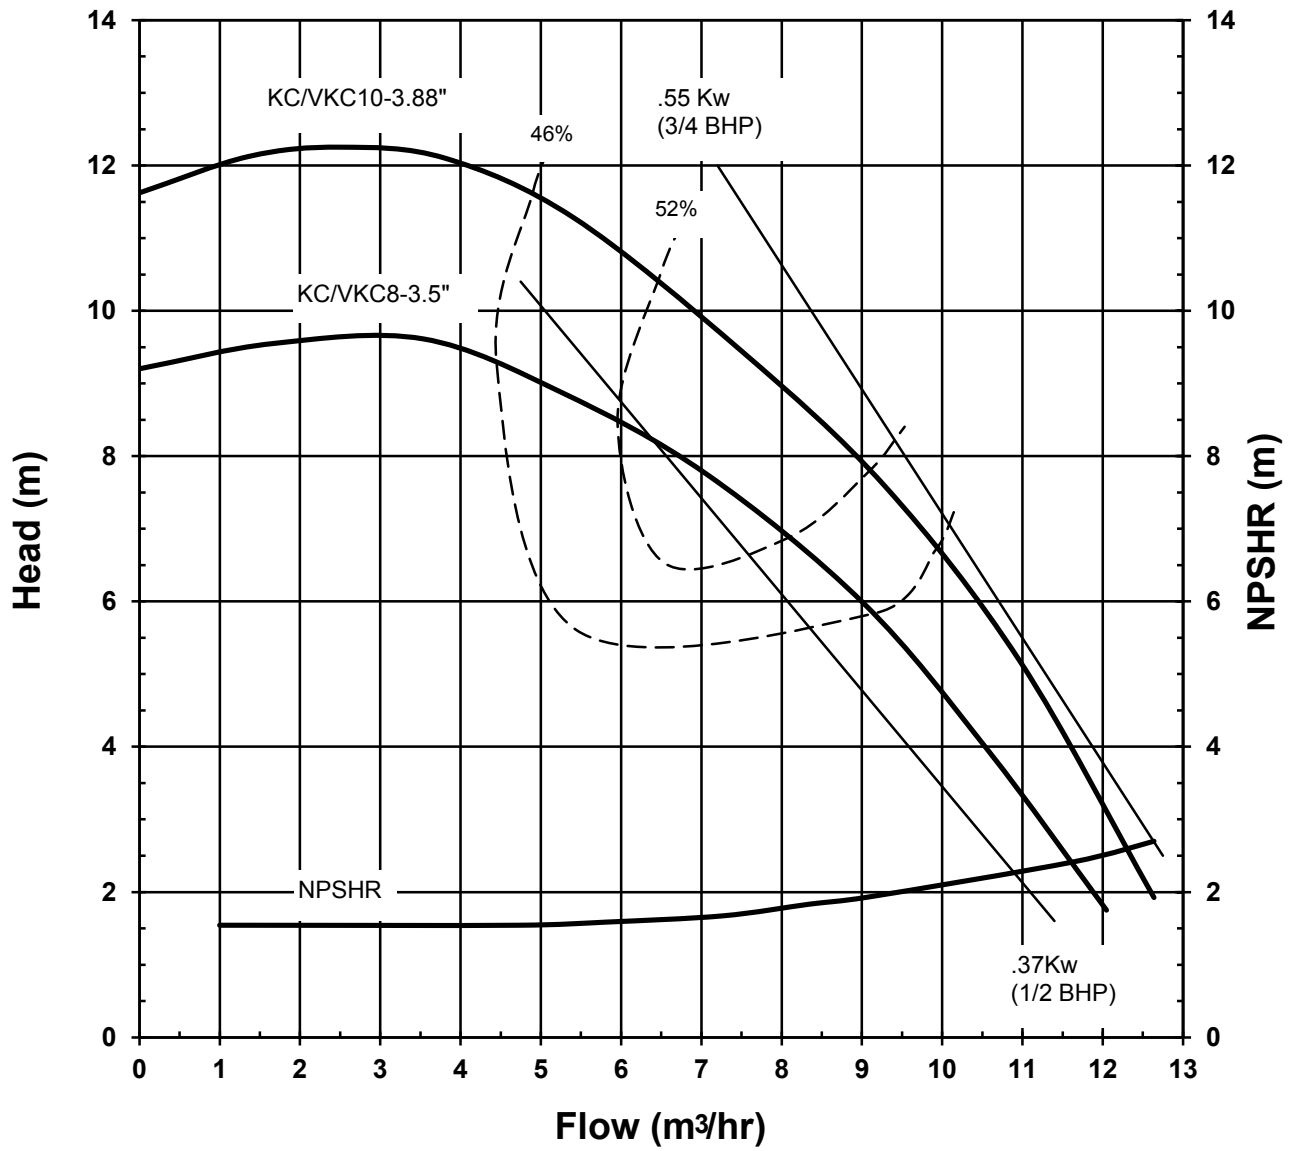

KC/VKC SERIES STANDARD PERFORMANCE CURVE

MODEL: KC8, KC10
VKC8, VKC10
2900 rpm, 50 Hz
Suction: 1-1/2"
Discharge: 1"
S.G. 1.0

2007 REV 0
12/08/00