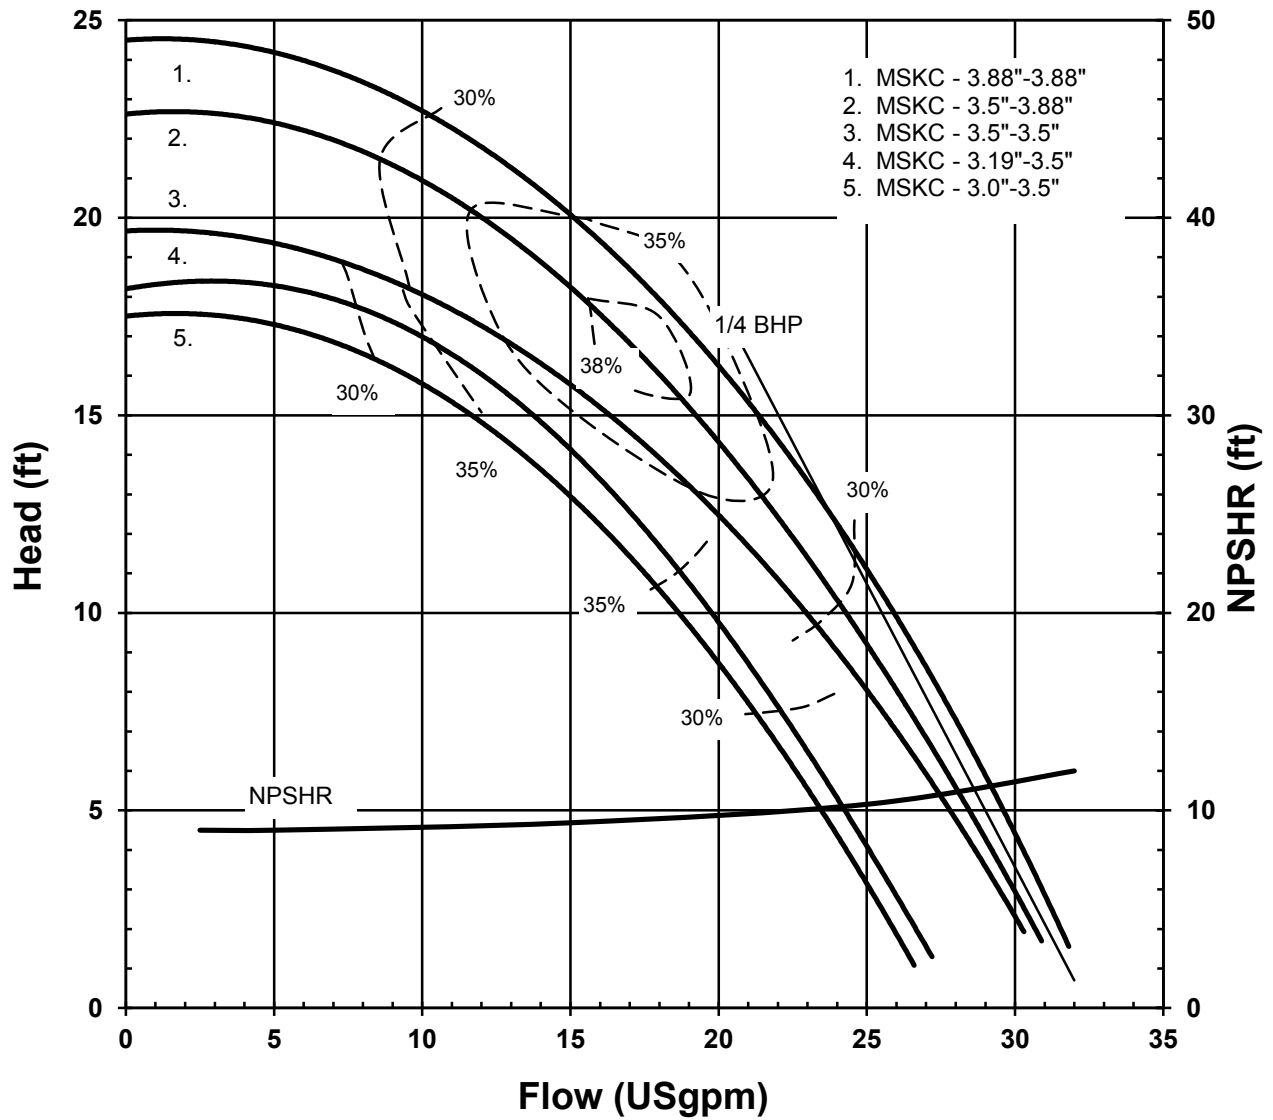

# MSKC/MSVKC SERIES MULTISTAGE PERFORMANCE CURVE

**MODEL: MSKC  
MSVKC  
3450 rpm, 60 Hz  
Suction: 1-1/2" FNPT  
Discharge: 1" MNPT  
S.G. 1.0**

2027 REV 1  
12/17/01

# MSKC/MSVKC SERIES MULTISTAGE PERFORMANCE CURVE

**MODEL: MSKC  
MSVKC  
1725 rpm, 60 Hz  
Suction: 1-1/2" FNPT  
Discharge: 1" MNPT  
S.G. 1.0**

2028 REV 1  
12/17/01