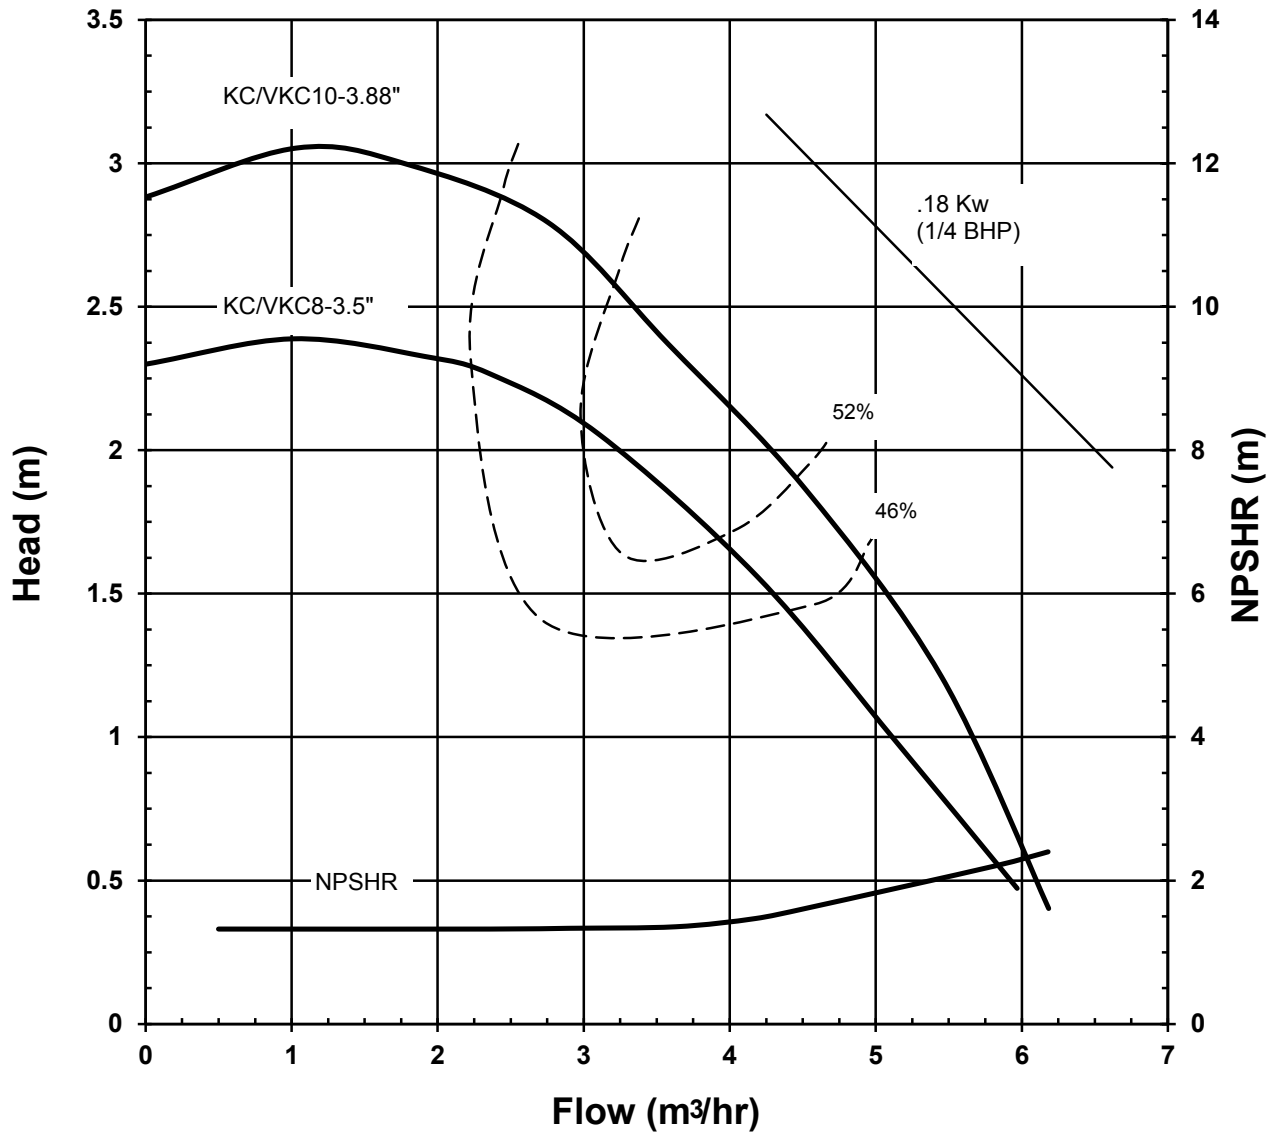

KC/VKC SERIES STANDARD PERFORMANCE CURVE

MODEL: KC8, KC10
VKC8, VKC10
1450 rpm, 50 Hz
Suction: 1-1/2"
Discharge: 1"
S.G. 1.0

2008 REV 0
12/08/00