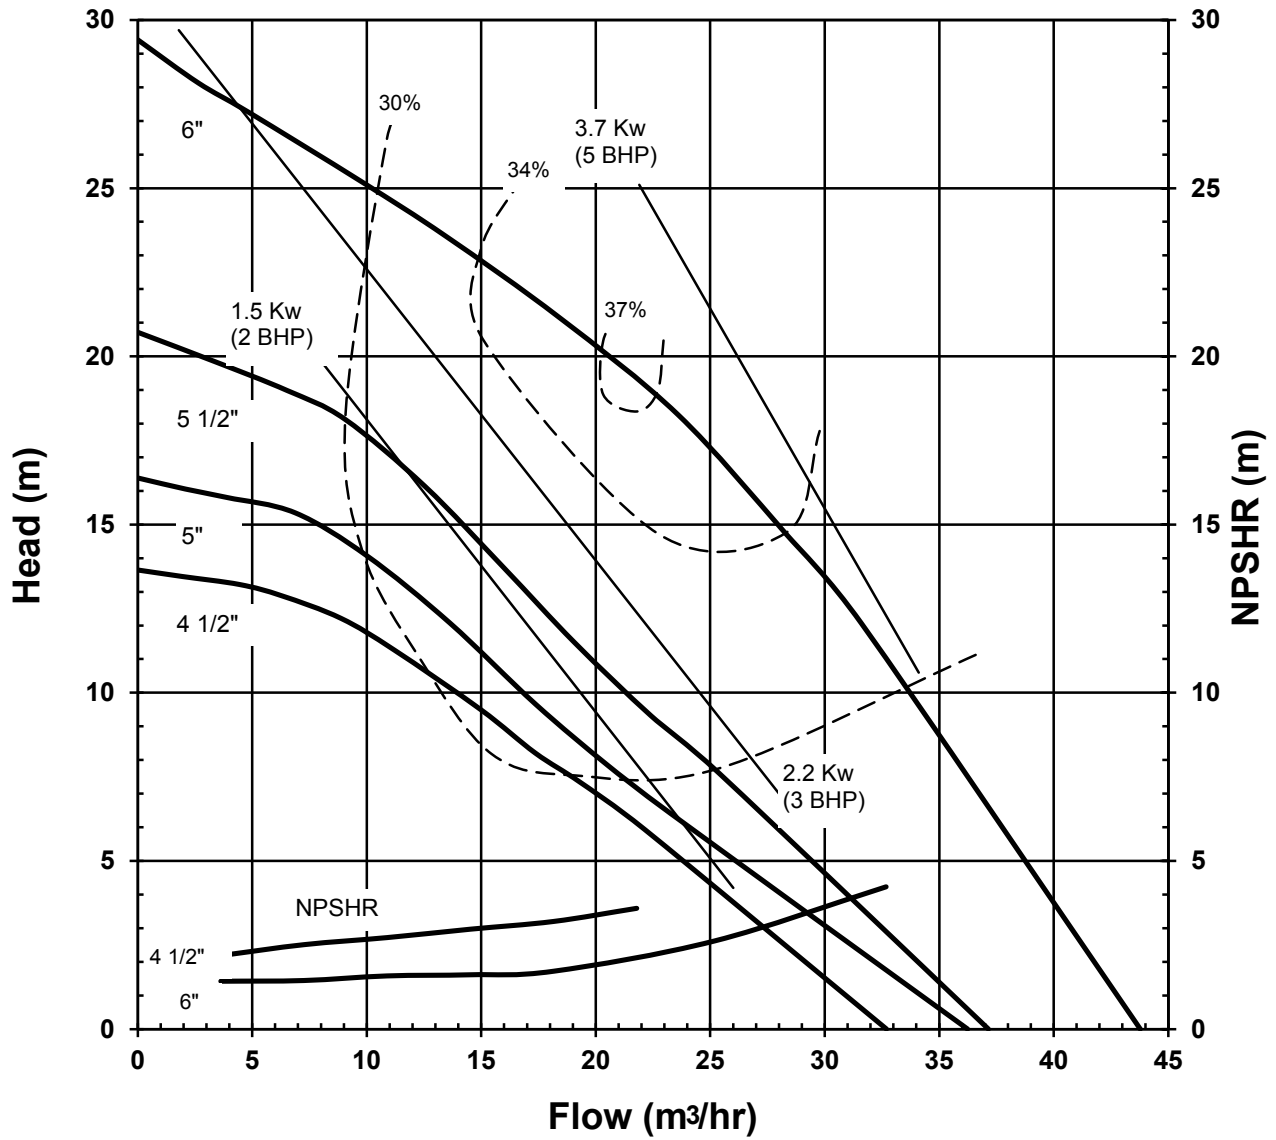

KC/VKC SERIES STANDARD PERFORMANCE CURVE

MODEL: KC22/32
2900 rpm, 50 Hz
Suction: 2" FNPT/3" flange
Discharge: 2" MNPT/2" flange
S.G. 1.0
OPEN IMPELLER

2015 REV 0
12/08/00