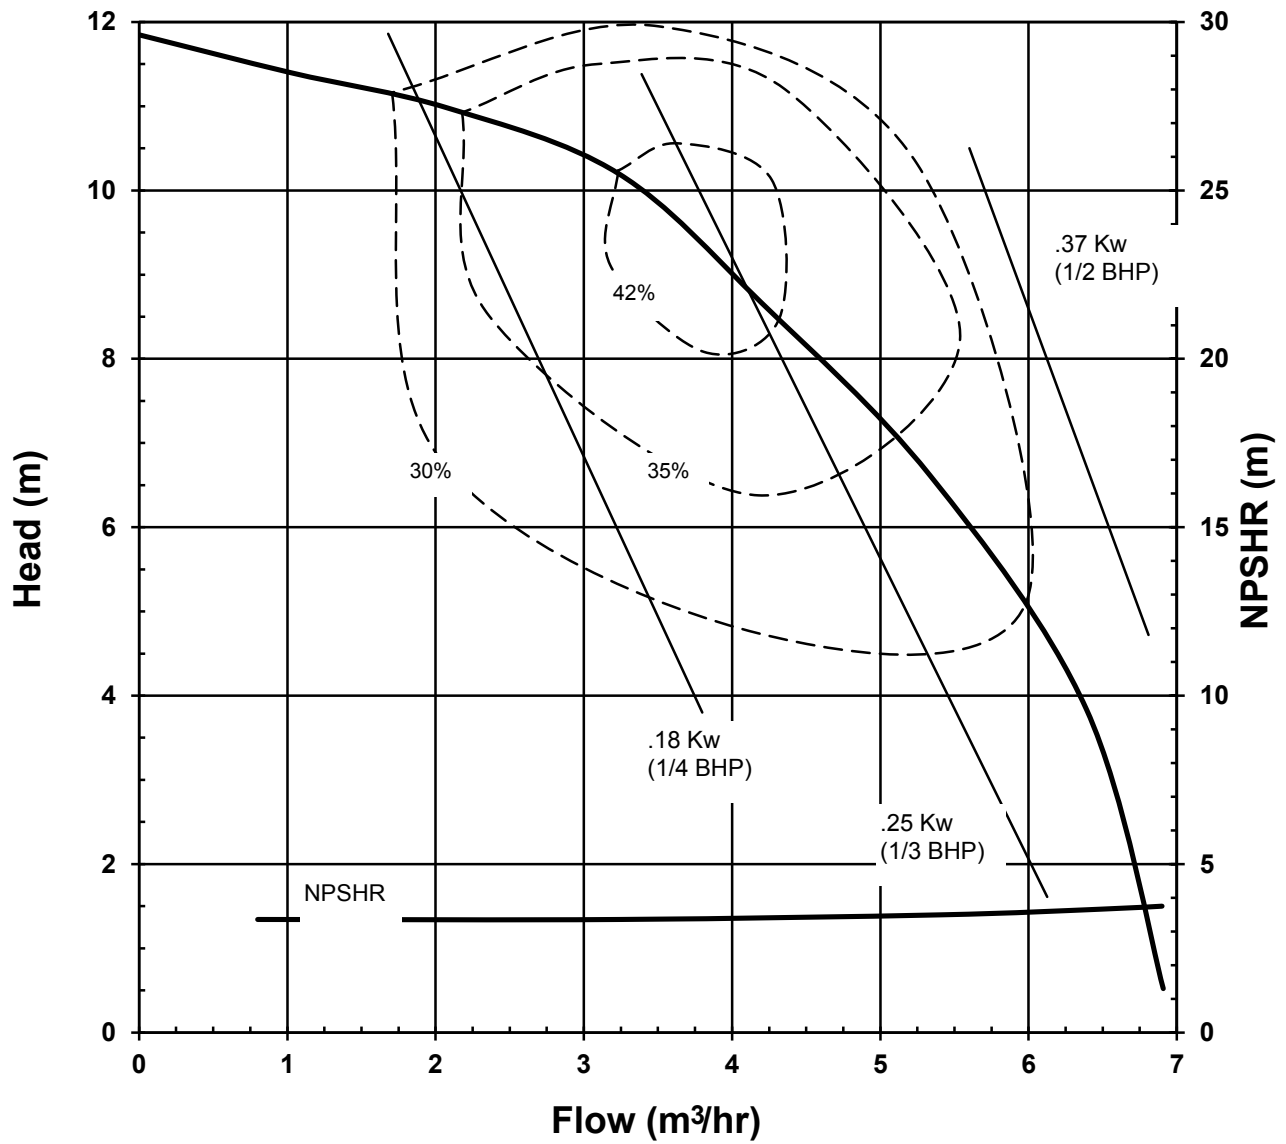

KC/VKC SERIES STANDARD PERFORMANCE CURVE

MODEL: KC6H
VKC6H
2900 rpm, 50 Hz
Suction: 1"
Discharge: 3/4"
S.G. 1.0

2033 REV 0
5/11/01