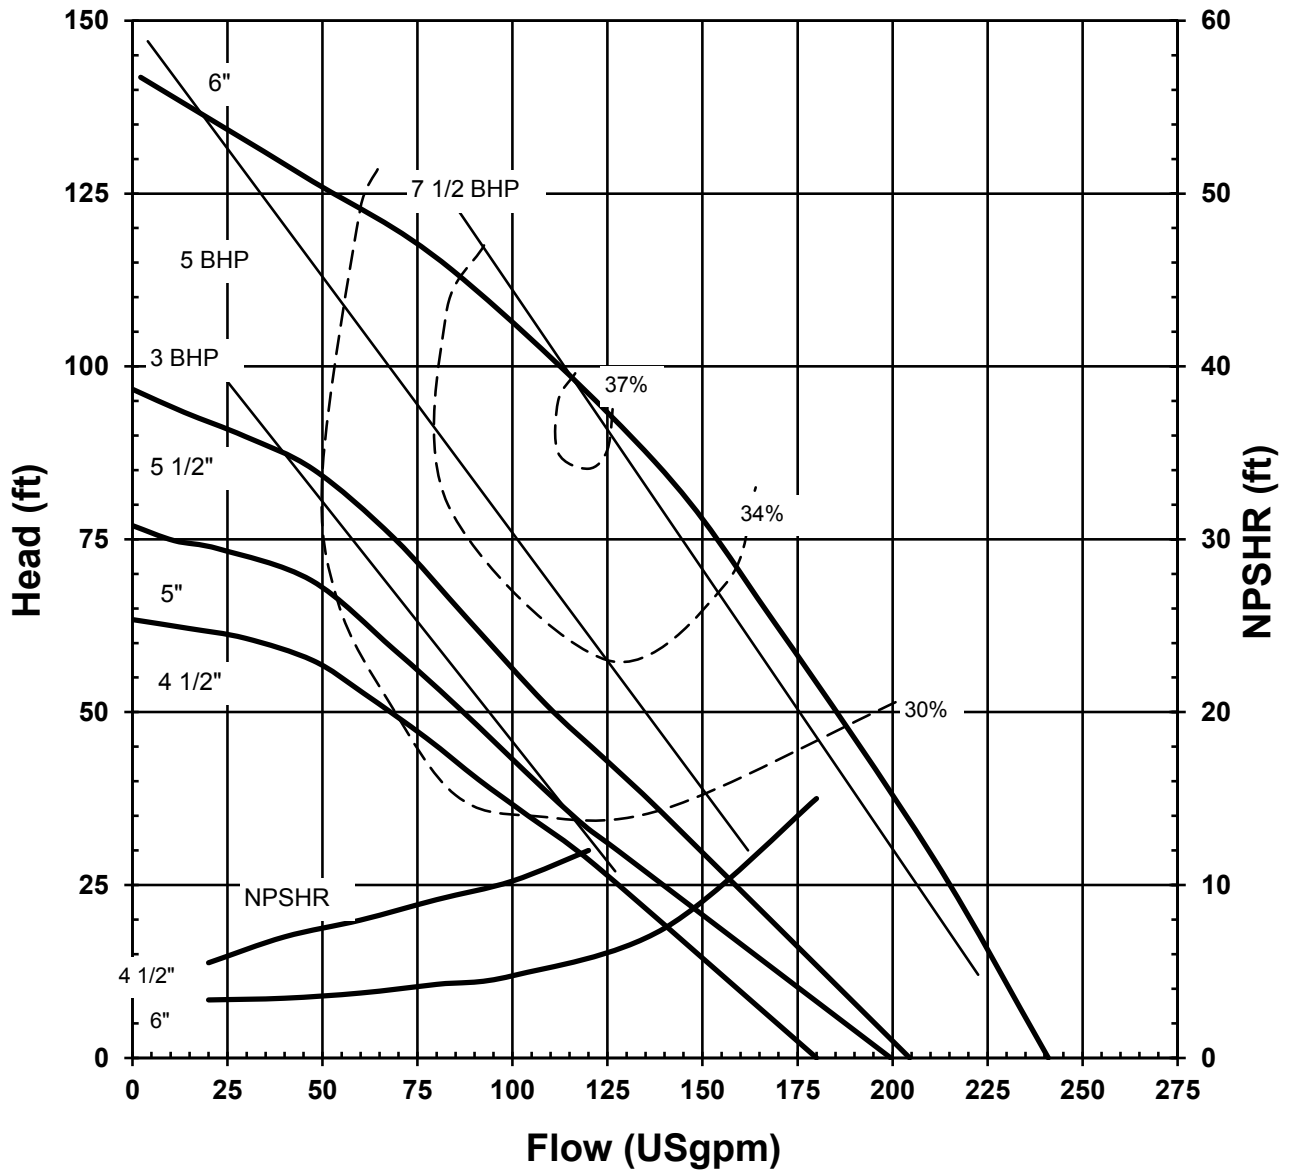

KC/VKC SERIES STANDARD PERFORMANCE CURVE

MODEL: KC22/32
3450 rpm, 60 Hz
Suction: 2" FNPT/3" flange
Discharge: 2" MNPT/2" flange
S.G. 1.0
OPEN IMPELLER

2013 REV 0
12/08/00