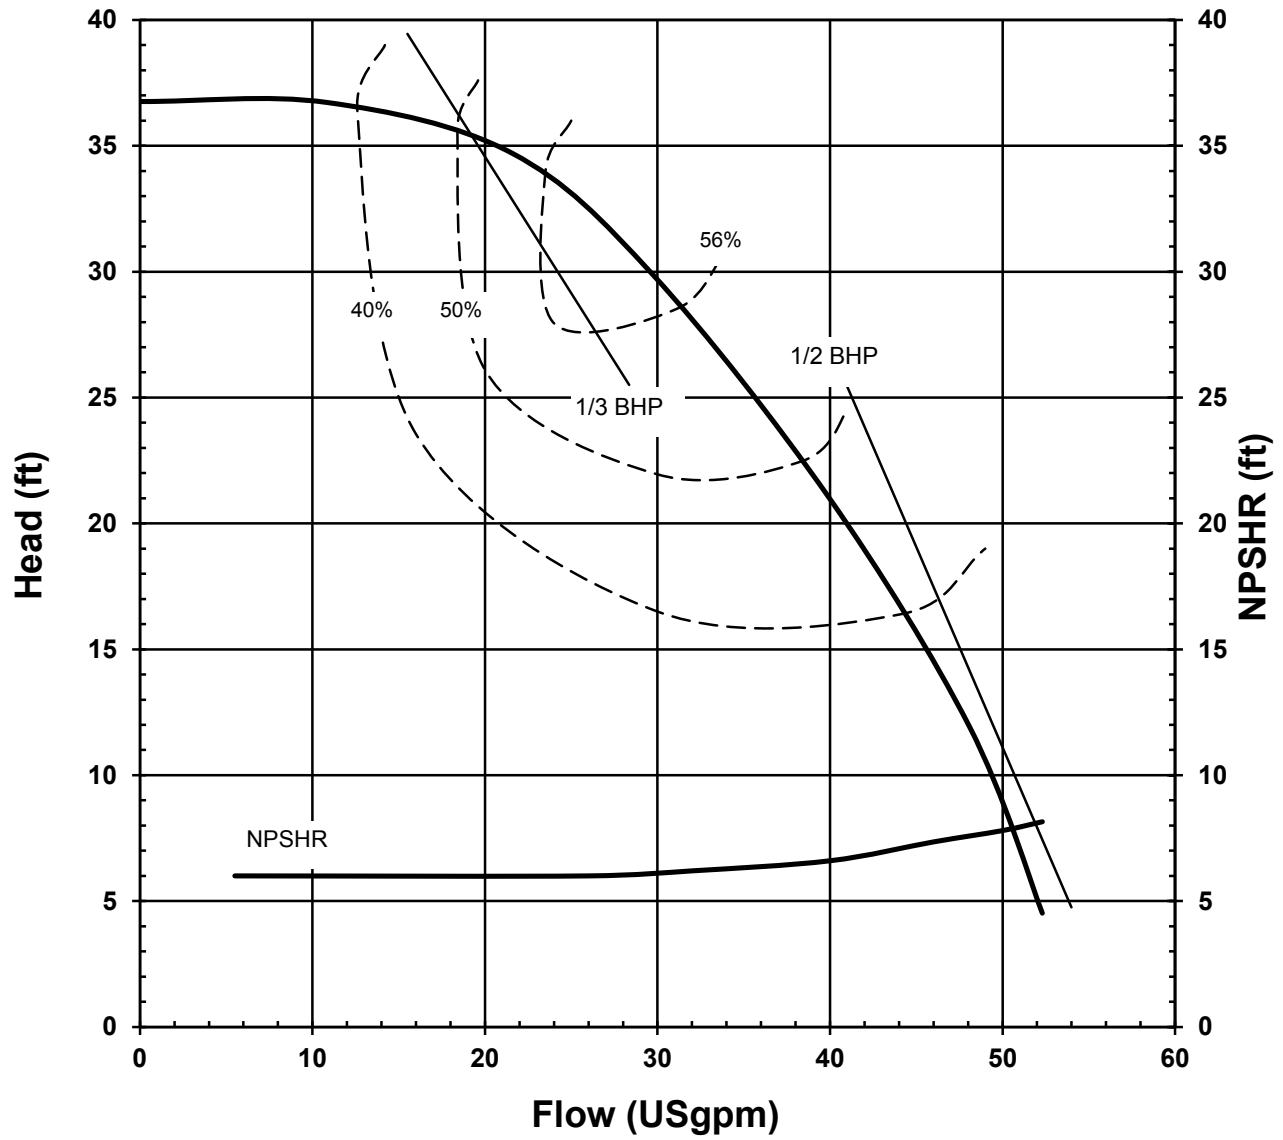

KC/VKC SERIES STANDARD PERFORMANCE CURVE

MODEL: KC7
VKC7
3450 rpm, 60 Hz
Suction: 1"
Discharge: 3/4"
S.G. 1.0

2023 REV 0
4/11/01