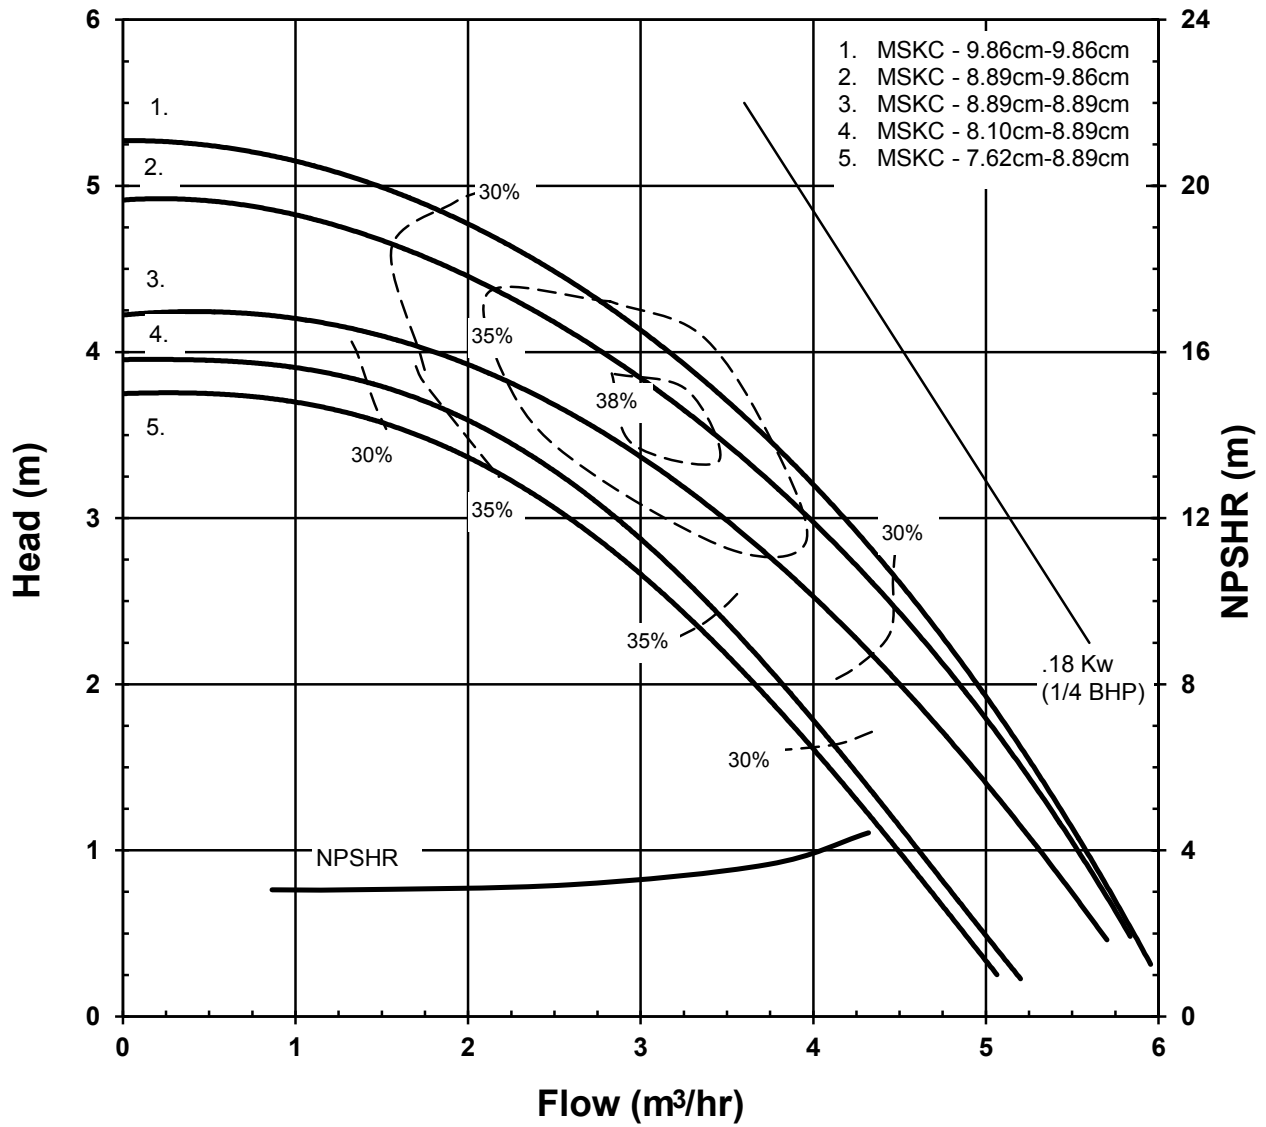

MSKC/MSVKC SERIES MULTISTAGE PERFORMANCE CURVE

**MODEL: MSKC
MSVKC
1450 rpm, 50 Hz
Suction: 1-1/2" FNPT
Discharge: 1" MNPT
S.G. 1.0**

2030 REV 1
12/17/01