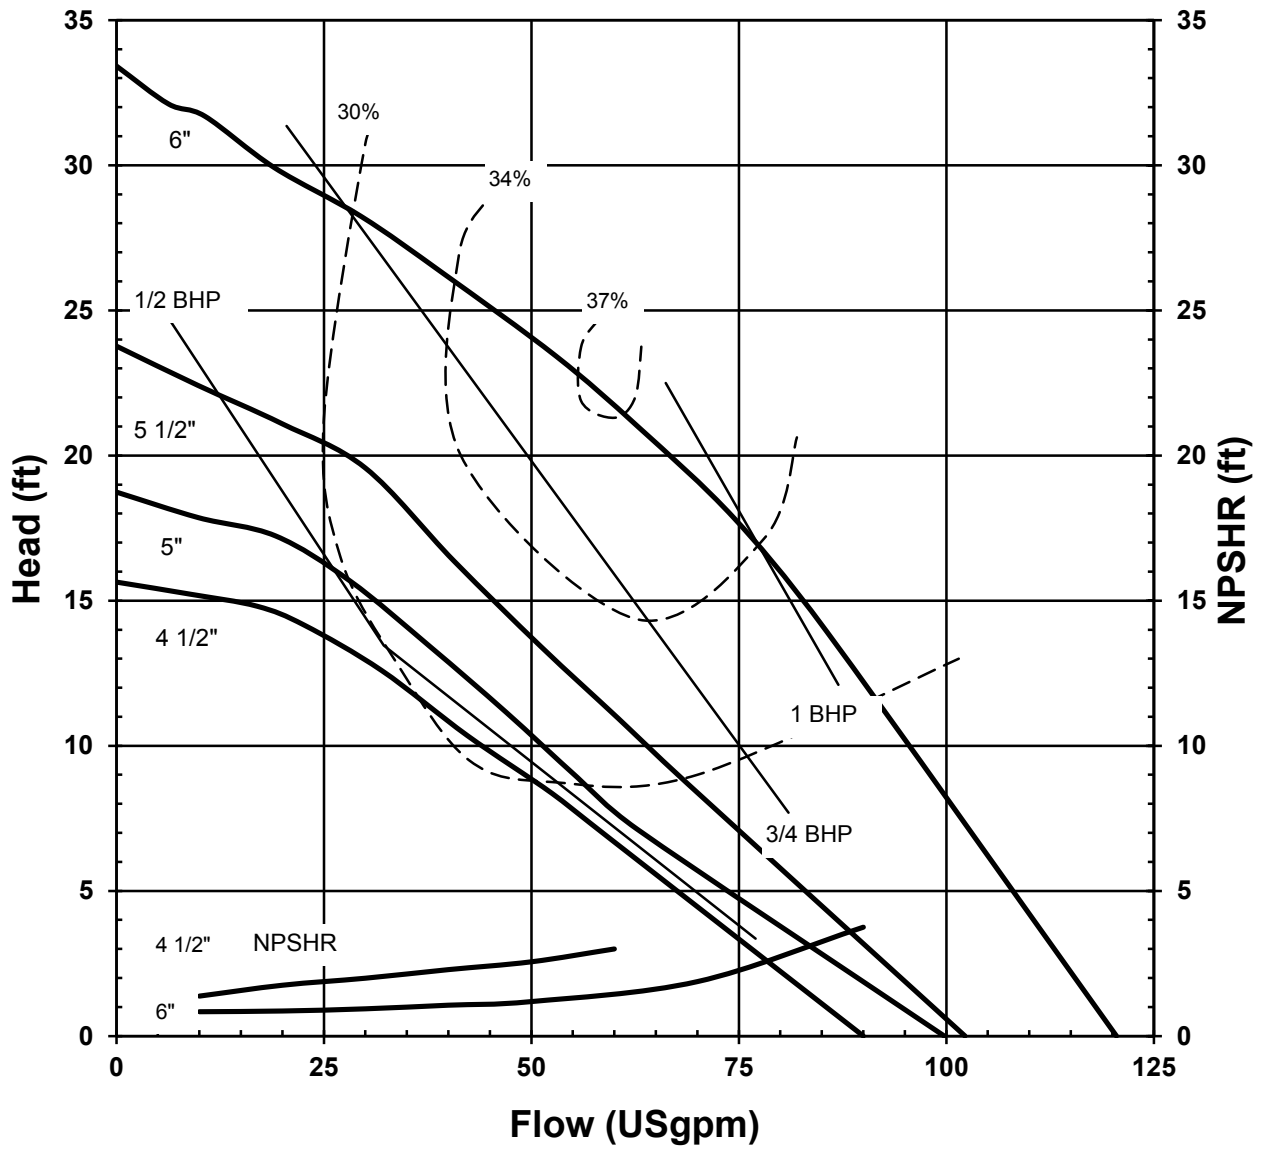

KC/VKC SERIES STANDARD PERFORMANCE CURVE

MODEL: KC22/32
1725 rpm, 60 Hz
Suction: 2" FNPT/3" flange
Discharge: 2" MNPT/2" flange
S.G. 1.0
OPEN IMPELLER

2014 REV 0
12/08/00