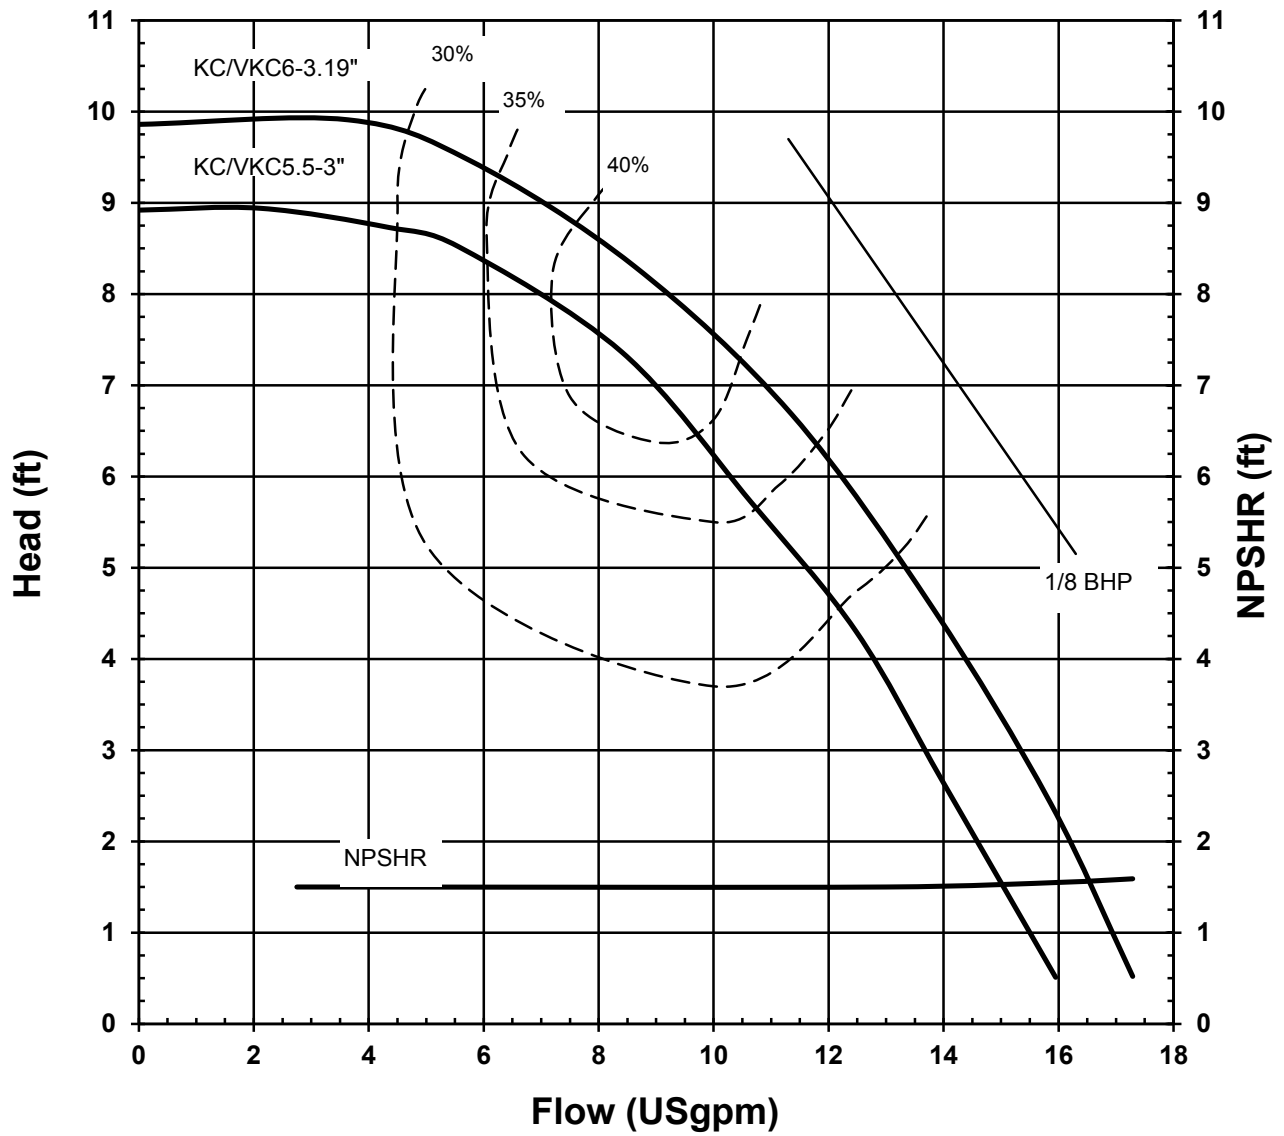

KC/VKC SERIES STANDARD PERFORMANCE CURVE

MODEL: KC5.5, KC6
VKC5.5, VKC6
1725 rpm, 60 Hz
Suction: 1"
Discharge: 3/4"
S.G. 1.0

2002 REV 0
12/08/00