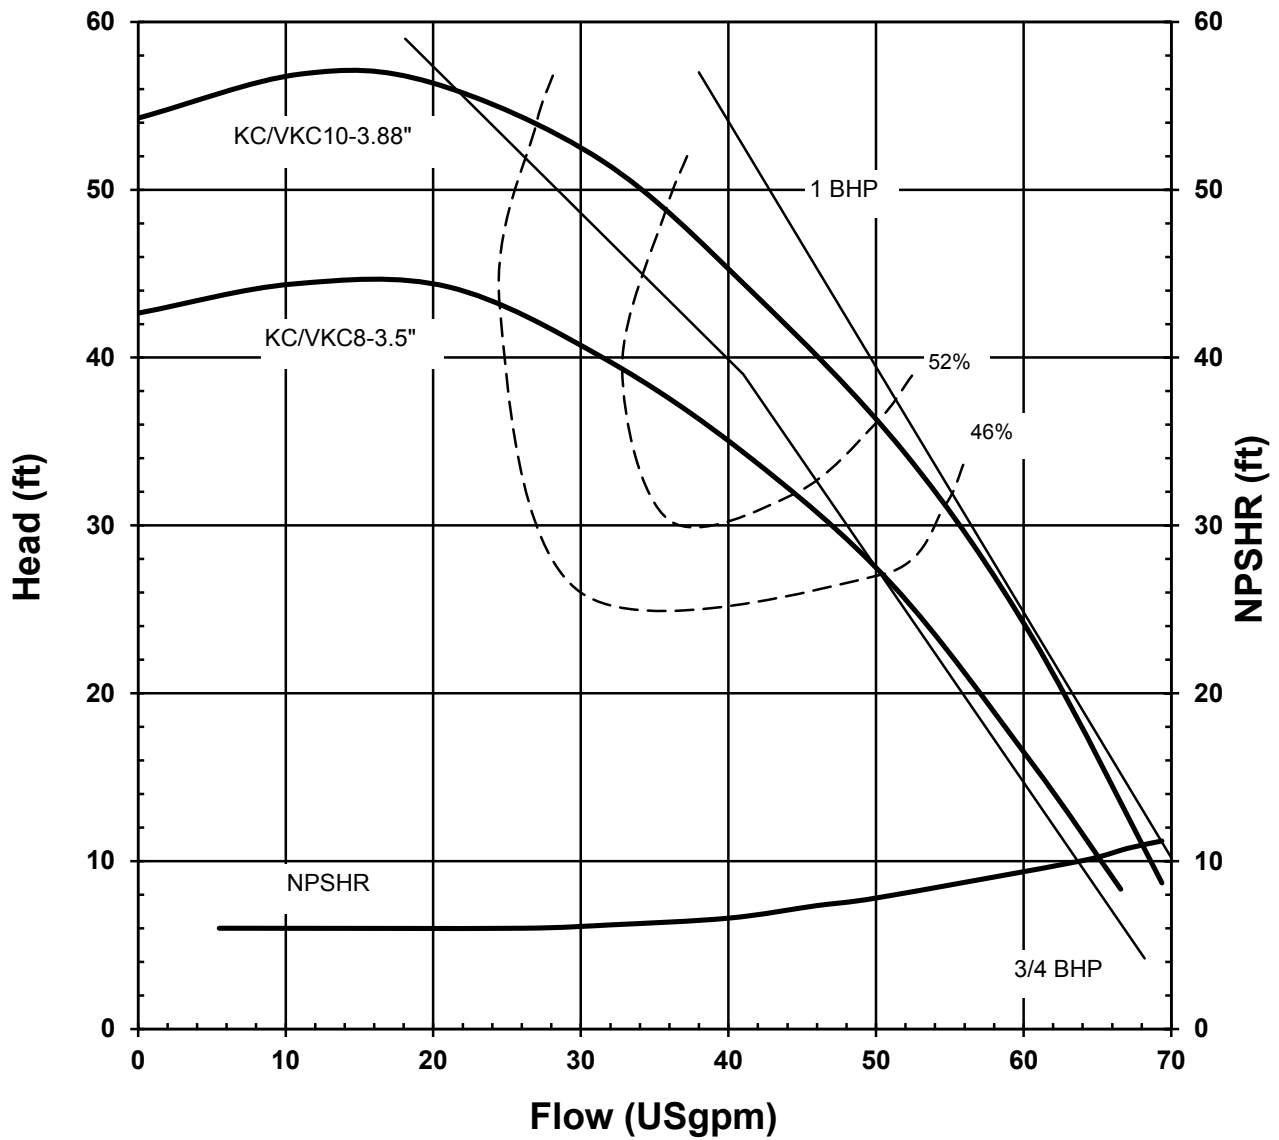

KC/VKC SERIES STANDARD PERFORMANCE CURVE

**MODEL: KC8, KC10
VKC8, VKC10
3450 rpm, 60 Hz
Suction: 1-1/2"
Discharge: 1"
S.G. 1.0**

2005 REV 0
12/08/00