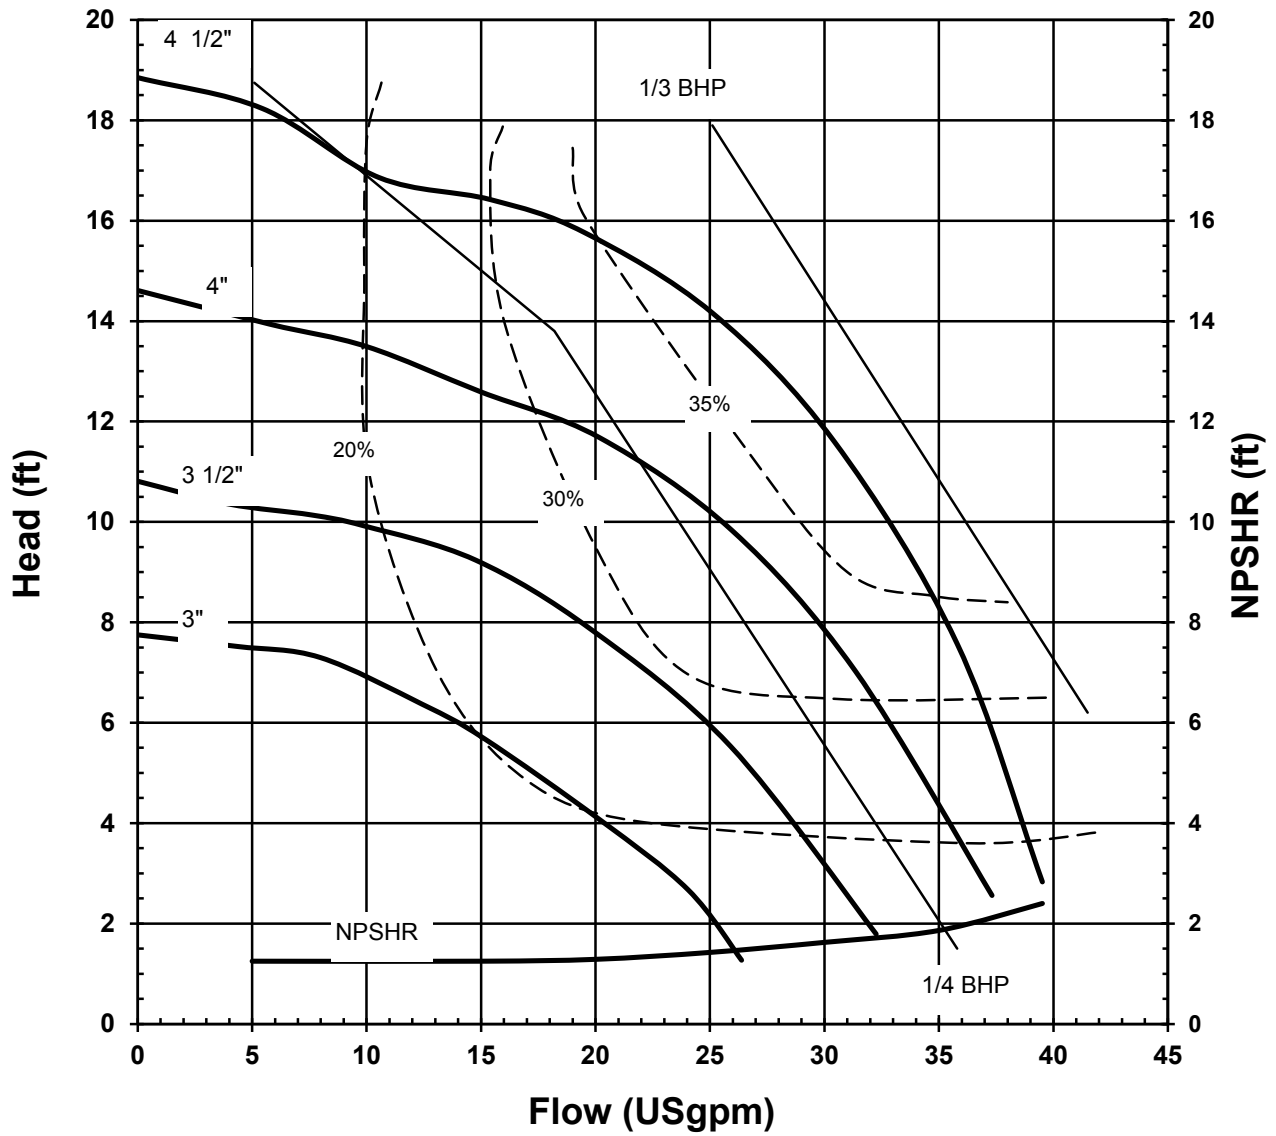

KC/VKC SERIES STANDARD PERFORMANCE CURVE

MODEL: KC11
1725 rpm, 60 Hz
Suction: 1-1/2"
Discharge: 1-1/4"
S.G. 1.0

2010 REV 0
12/08/00