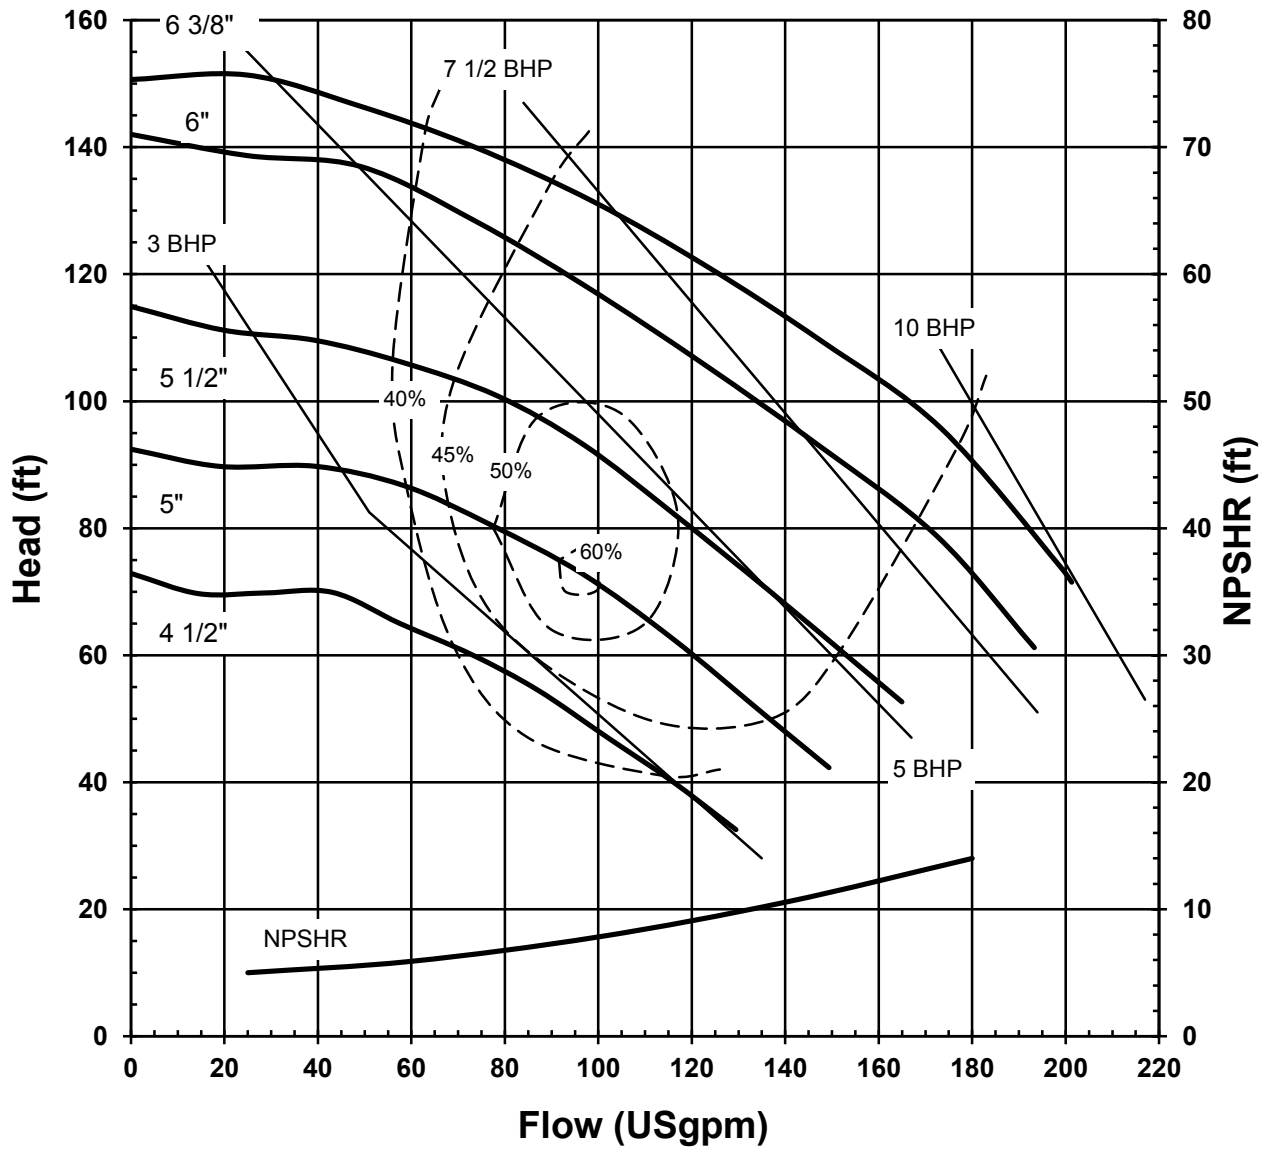

KC/VKC SERIES STANDARD PERFORMANCE CURVE

MODEL: KC22/32
3450 rpm, 60 Hz
Suction: 2" FNPT/3" flange
Discharge: 2" MNPT/2" flange
S.G. 1.0
CLOSED IMPELLER

2017 REV 0
12/08/00