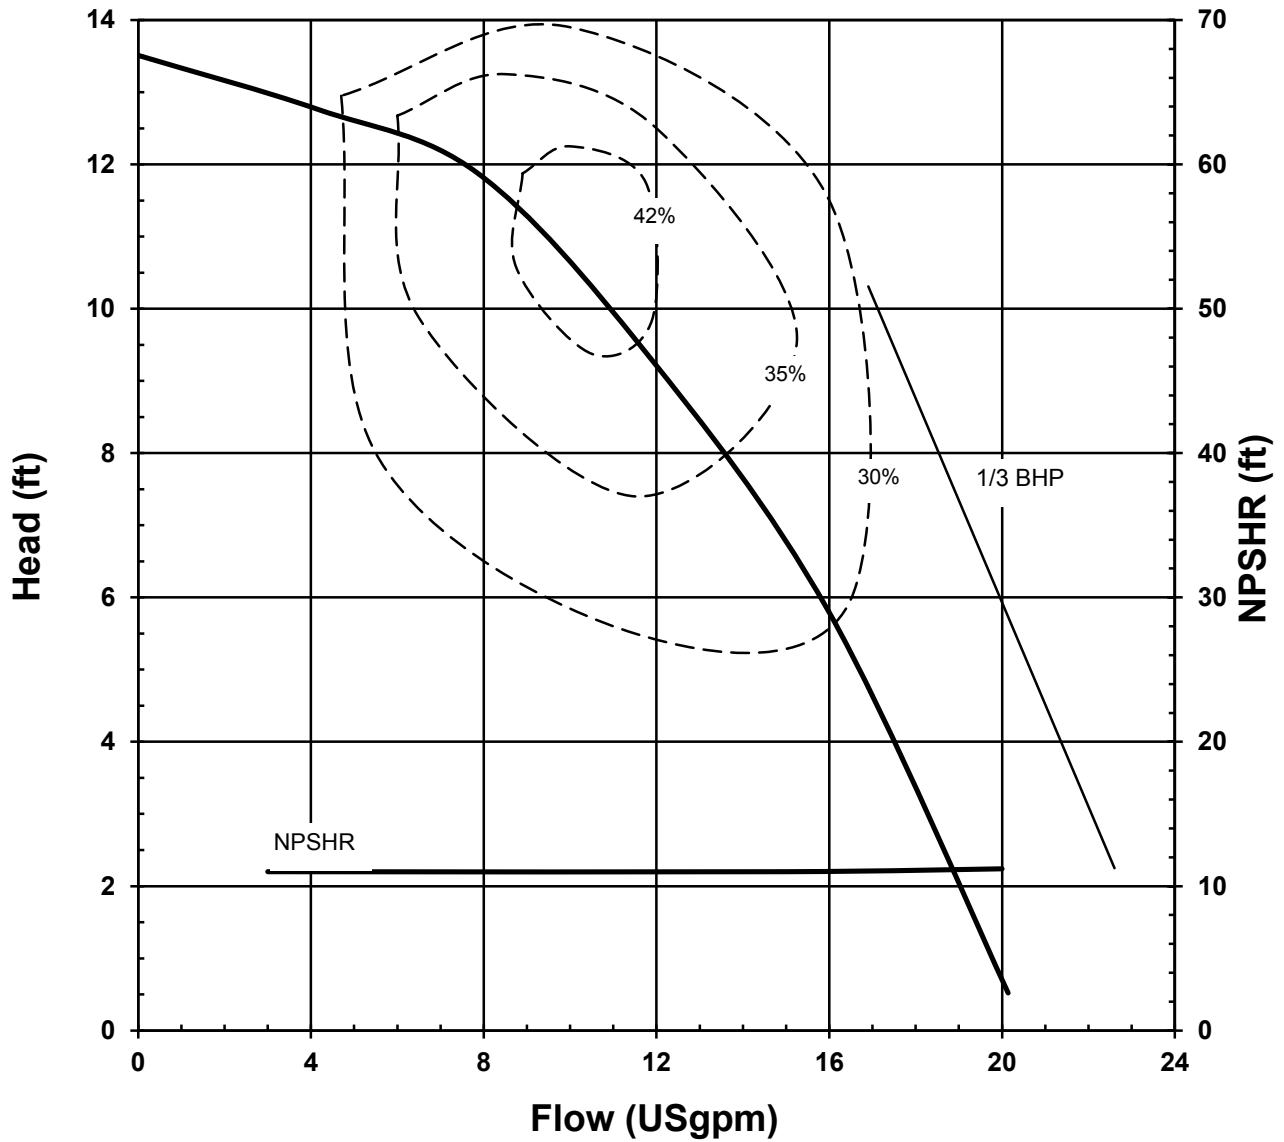

KC/VKC SERIES STANDARD PERFORMANCE CURVE

MODEL: KC6H
VKC6H
1725 rpm, 60 Hz
Suction: 1"
Discharge: 3/4"
S.G. 1.0

2032 REV 0
5/11/01