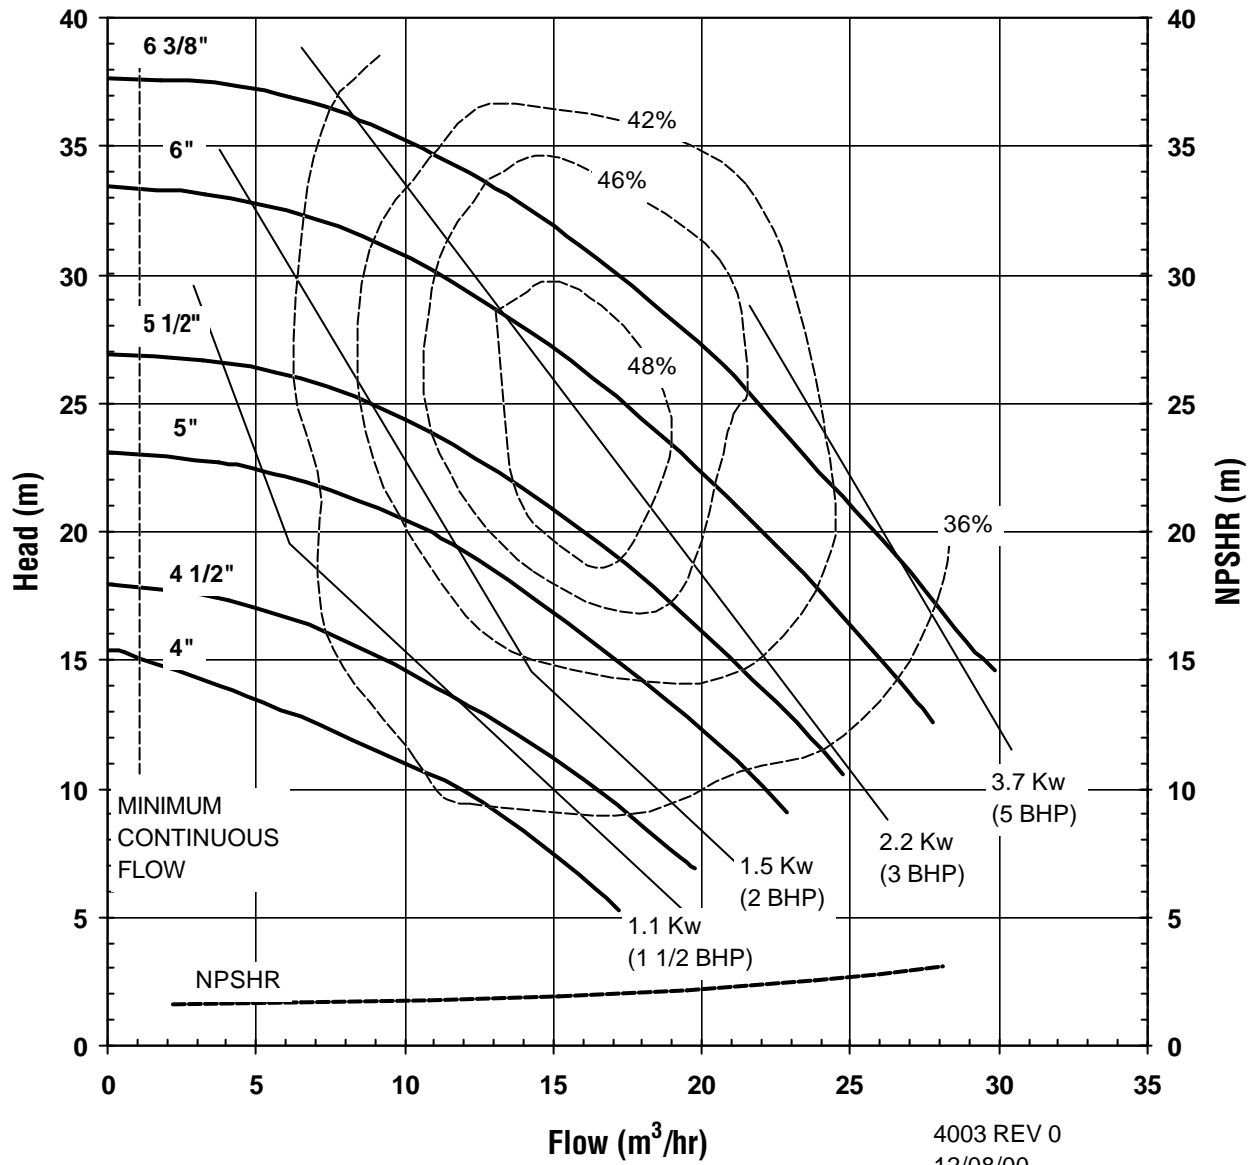

4002 REV 0
12/08/00

**UC SERIES
STANDARD HORIZONTAL
PERFORMANCE CURVE**

MODEL UC1516

2900 rpm, 50 Hz

Suction: 1 1/2"

Discharge: 1"

4003 REV 0
12/08/00

UC SERIES STANDARD HORIZONTAL PERFORMANCE CURVE