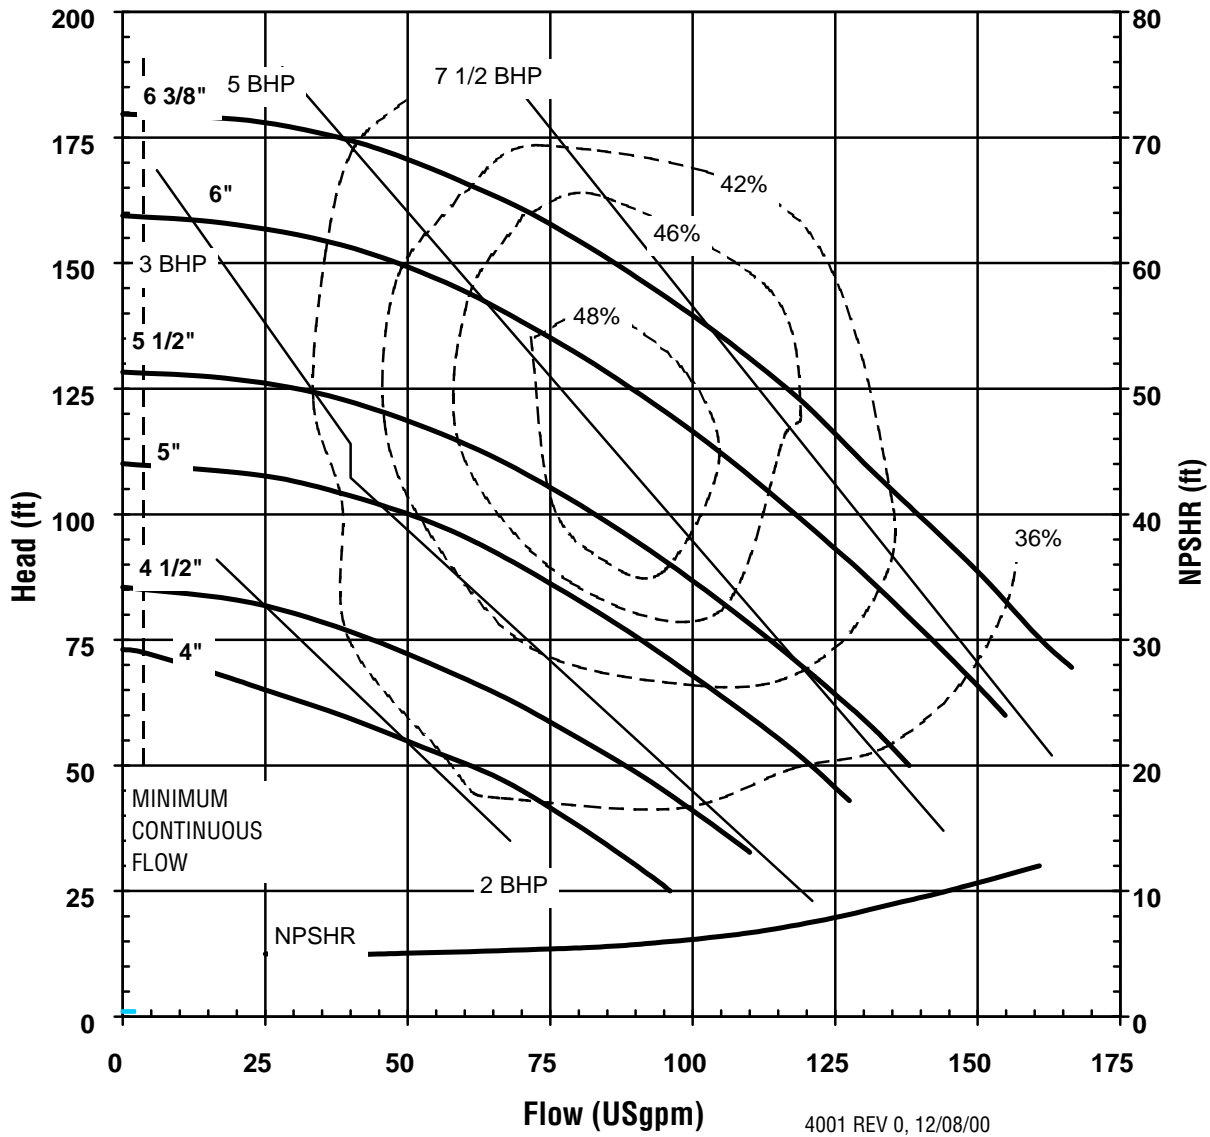

**UC SERIES
STANDARD HORIZONTAL
PERFORMANCE CURVE**

**MODEL UC1516
3500 rpm, 60 Hz
Suction: 1 1/2"
Discharge: 1"**

4001 REV 0, 12/08/00

**UC SERIES
STANDARD HORIZONTAL
PERFORMANCE CURVE**

**MODEL UC1516
1750 rpm, 60 Hz
Suction: 1 1/2"
Discharge: 1"**