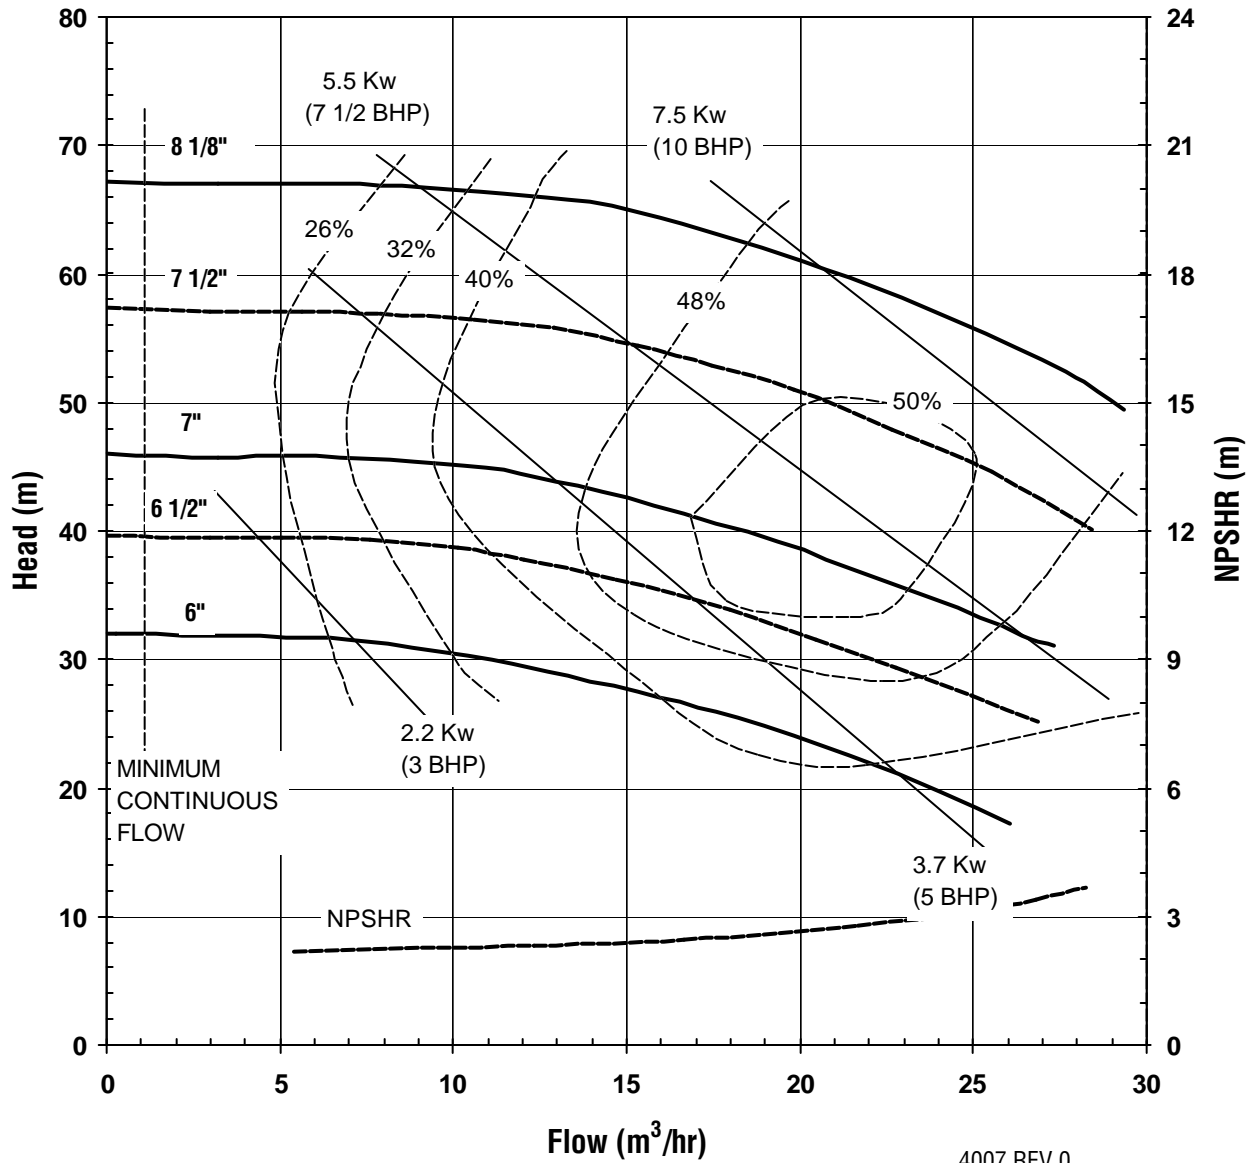

UC SERIES STANDARD HORIZONTAL PERFORMANCE CURVE

MODEL UC1518
1750 rpm, 60 Hz
Suction: 1 1/2"
Discharge: 1"

4006 REV 1
09/28/01

UC SERIES STANDARD HORIZONTAL PERFORMANCE CURVE

MODEL UC1518
2900 rpm, 50 Hz
Suction: 1 1/2"
Discharge: 1"

4007 REV 0
12-08-00

**UC SERIES
STANDARD HORIZONTAL
PERFORMANCE CURVE**

**MODEL UC1518
1450 rpm, 50 Hz
Suction: 1 1/2"
Discharge: 1"**

4008 REV 0
12/08/00

UC SERIES STANDARD HORIZONTAL PERFORMANCE CURVE

MODEL UC326
3500 rpm, 60 Hz
Suction: 3"
Discharge: 2"