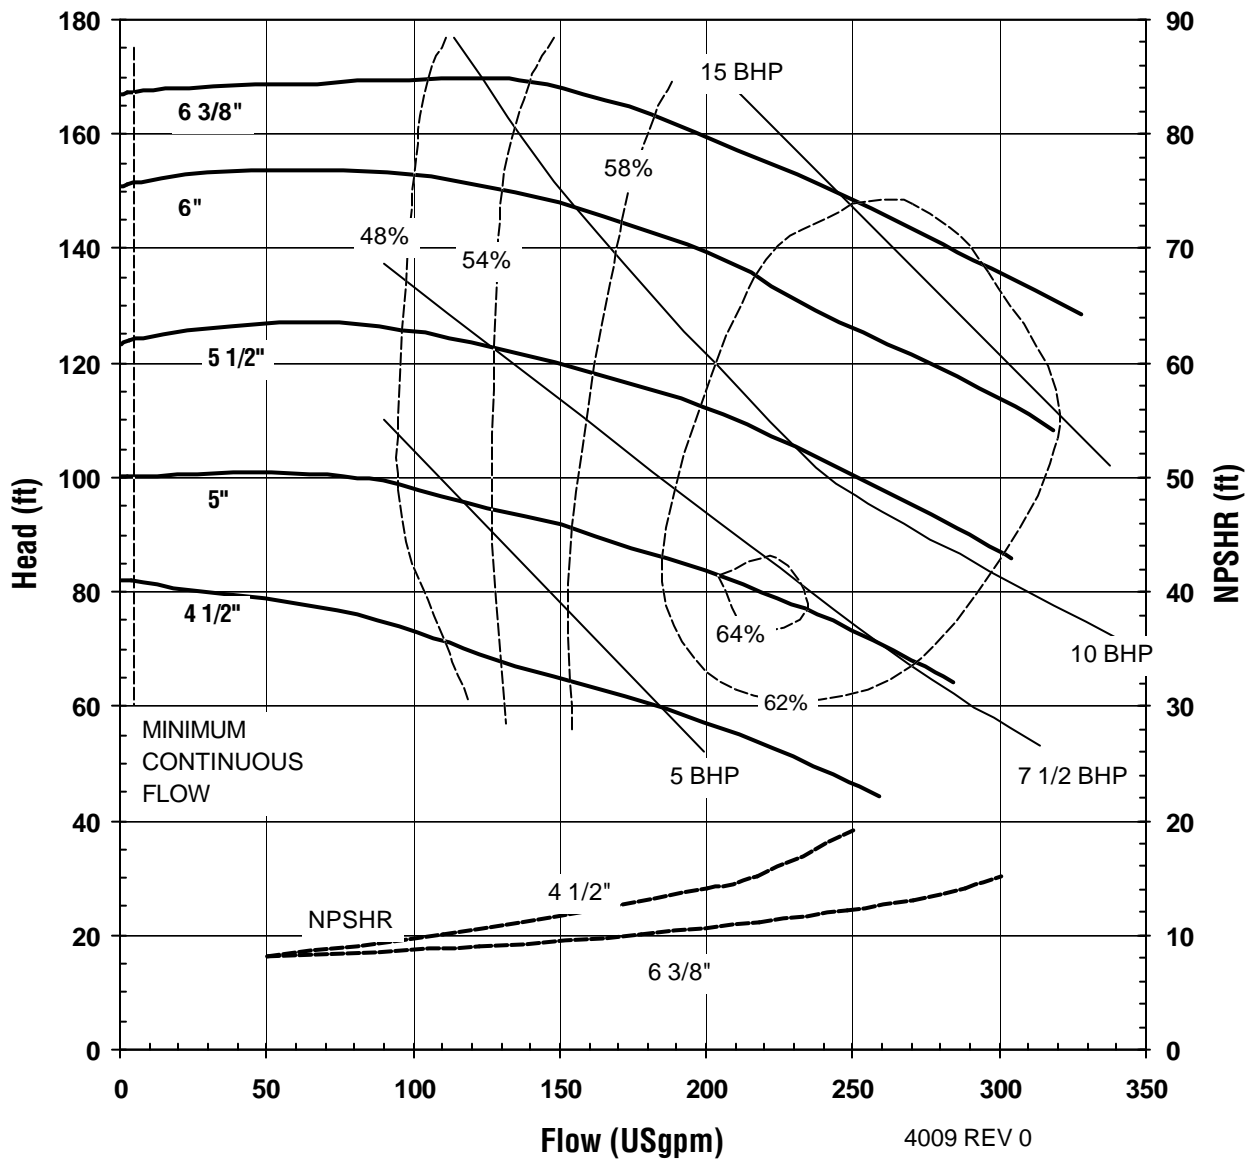

UC SERIES STANDARD HORIZONTAL PERFORMANCE CURVE

MODEL UC1518
1750 rpm, 60 Hz
Suction: 1 1/2"
Discharge: 1"

4006 REV 1
09/28/01

UC SERIES STANDARD HORIZONTAL PERFORMANCE CURVE

MODEL UC1518
2900 rpm, 50 Hz
Suction: 1 1/2"
Discharge: 1"

4007 REV 0
12-08-00

**UC SERIES
STANDARD HORIZONTAL
PERFORMANCE CURVE**

**MODEL UC1518
1450 rpm, 50 Hz
Suction: 1 1/2"
Discharge: 1"**

4008 REV 0
12/08/00

UC SERIES STANDARD HORIZONTAL PERFORMANCE CURVE

MODEL UC326
3500 rpm, 60 Hz
Suction: 3"
Discharge: 2"

4009 REV 0
12/08/00

UC SERIES STANDARD HORIZONTAL PERFORMANCE CURVE

MODEL UC326
1750 rpm, 60 Hz
Suction: 3"
Discharge: 2"

4010 REV 0
12/08/00

**UC SERIES
STANDARD HORIZONTAL
PERFORMANCE CURVE**

**MODEL UC326
2900 rpm, 50 Hz
Suction: 3"
Discharge: 2"**