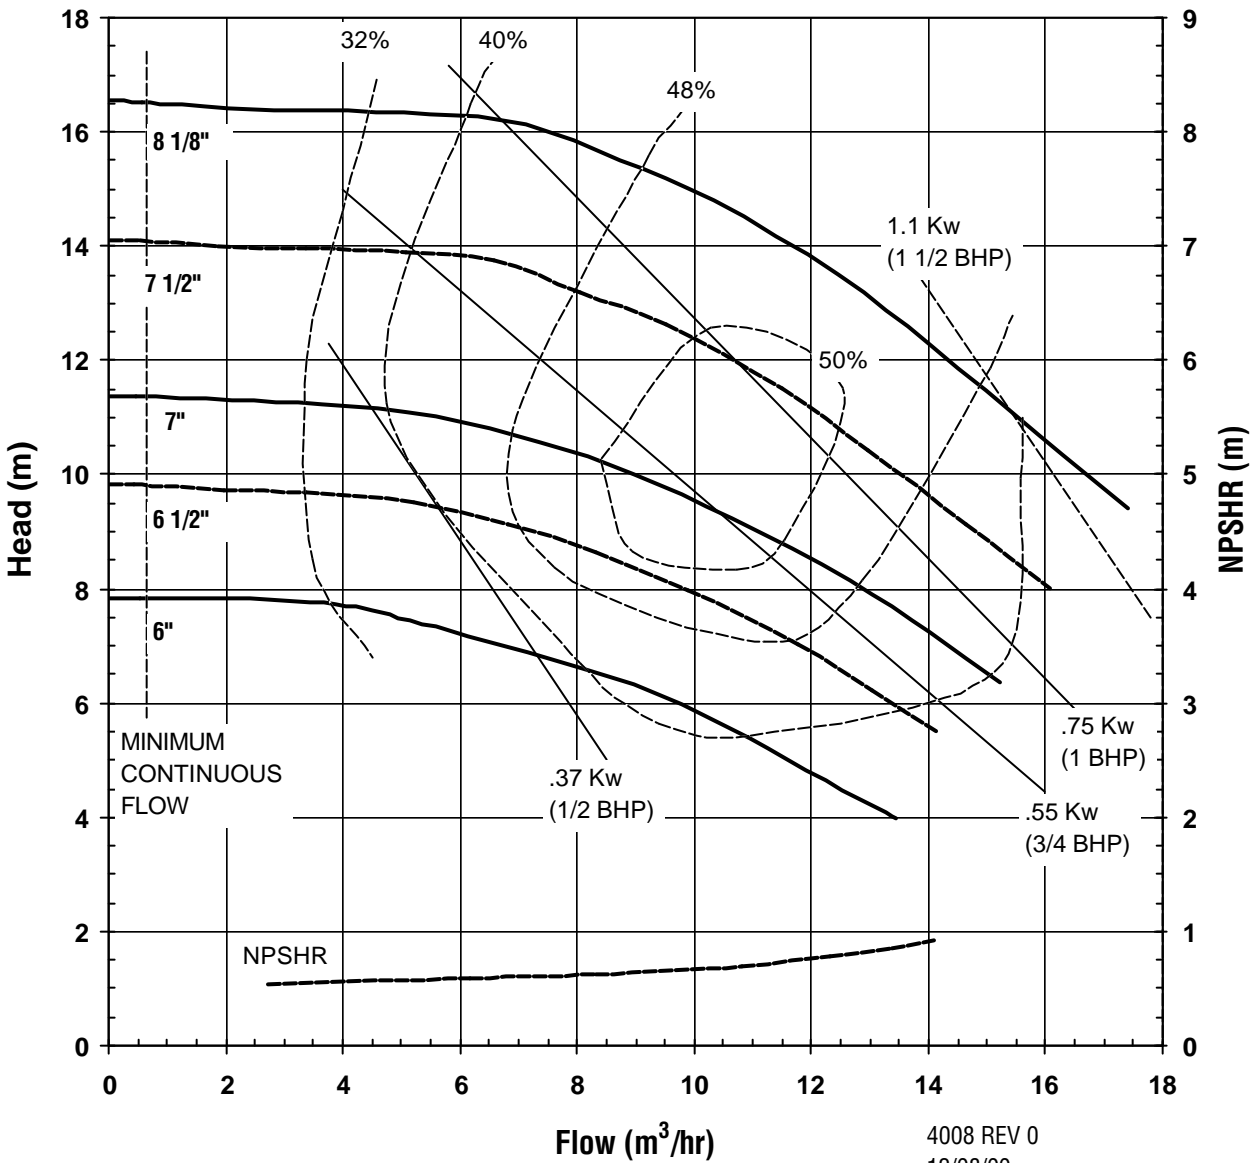

**UC SERIES
STANDARD HORIZONTAL
PERFORMANCE CURVE**

**MODEL UC1518
1450 rpm, 50 Hz
Suction: 1 1/2"
Discharge: 1"**

4008 REV 0
12/08/00