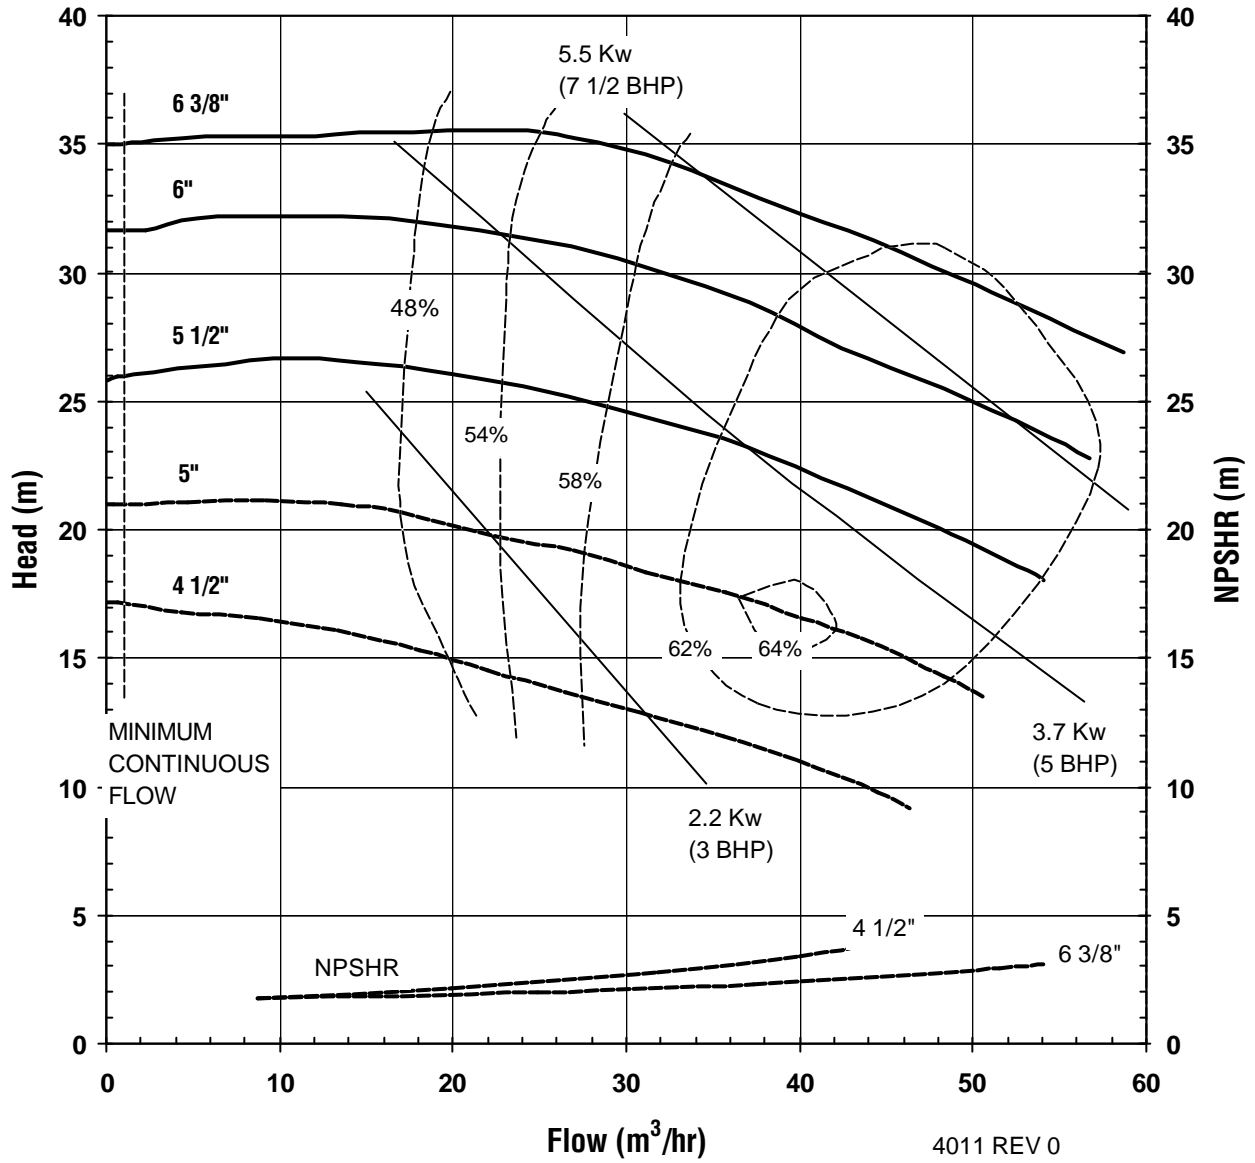

4007 REV 0
12-08-00

**UC SERIES
STANDARD HORIZONTAL
PERFORMANCE CURVE**

**MODEL UC1518
1450 rpm, 50 Hz
Suction: 1 1/2"
Discharge: 1"**

4008 REV 0
12/08/00

UC SERIES STANDARD HORIZONTAL PERFORMANCE CURVE

MODEL UC326
3500 rpm, 60 Hz
Suction: 3"
Discharge: 2"

4009 REV 0
12/08/00

UC SERIES STANDARD HORIZONTAL PERFORMANCE CURVE

MODEL UC326
1750 rpm, 60 Hz
Suction: 3"
Discharge: 2"

4010 REV 0
12/08/00

**UC SERIES
STANDARD HORIZONTAL
PERFORMANCE CURVE**

**MODEL UC326
2900 rpm, 50 Hz
Suction: 3"
Discharge: 2"**

4011 REV 0
12/08/00

UC SERIES STANDARD HORIZONTAL PERFORMANCE CURVE

MODEL UC326
1450 rpm, 50 Hz
Suction: 3"
Discharge: 2"