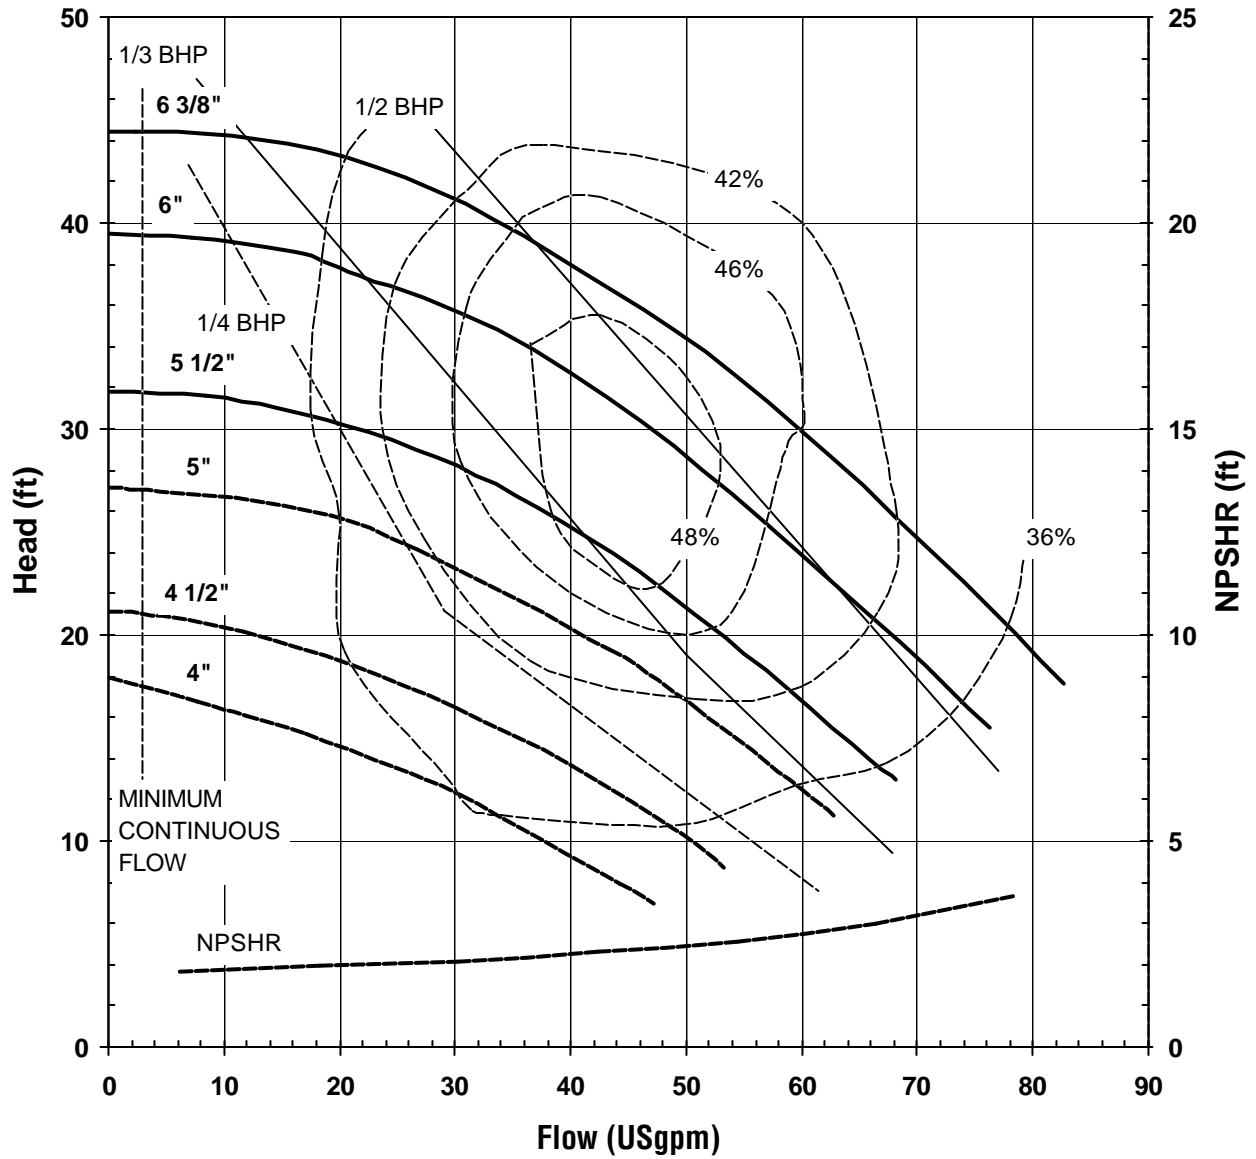

**UC SERIES
STANDARD HORIZONTAL
PERFORMANCE CURVE**

**MODEL UC1516
3500 rpm, 60 Hz
Suction: 1 1/2"
Discharge: 1"**

4001 REV 0, 12/08/00

**UC SERIES
STANDARD HORIZONTAL
PERFORMANCE CURVE**

**MODEL UC1516
1750 rpm, 60 Hz
Suction: 1 1/2"
Discharge: 1"**