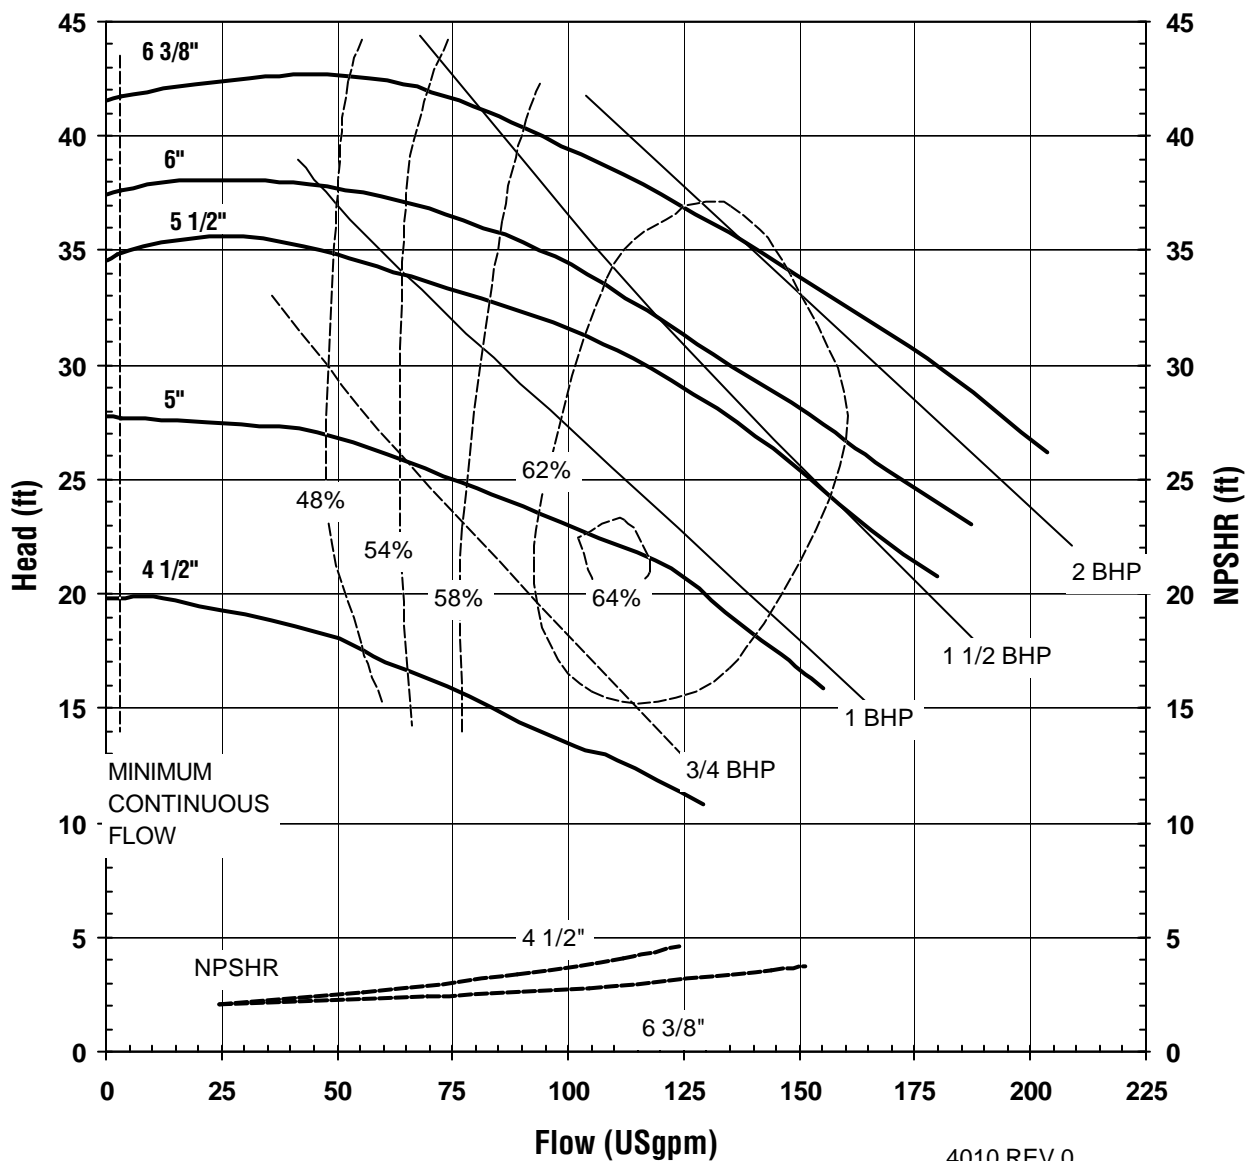

UC SERIES STANDARD HORIZONTAL PERFORMANCE CURVE

MODEL UC1518
1750 rpm, 60 Hz
Suction: 1 1/2"
Discharge: 1"

4006 REV 1
09/28/01

UC SERIES STANDARD HORIZONTAL PERFORMANCE CURVE

MODEL UC1518
2900 rpm, 50 Hz
Suction: 1 1/2"
Discharge: 1"

4007 REV 0
12-08-00

**UC SERIES
STANDARD HORIZONTAL
PERFORMANCE CURVE**

**MODEL UC1518
1450 rpm, 50 Hz
Suction: 1 1/2"
Discharge: 1"**

4008 REV 0
12/08/00

UC SERIES STANDARD HORIZONTAL PERFORMANCE CURVE

MODEL UC326
3500 rpm, 60 Hz
Suction: 3"
Discharge: 2"

4009 REV 0
12/08/00

UC SERIES STANDARD HORIZONTAL PERFORMANCE CURVE

MODEL UC326
1750 rpm, 60 Hz
Suction: 3"
Discharge: 2"

4010 REV 0
12/08/00

**UC SERIES
STANDARD HORIZONTAL
PERFORMANCE CURVE**

**MODEL UC326
2900 rpm, 50 Hz
Suction: 3"
Discharge: 2"**