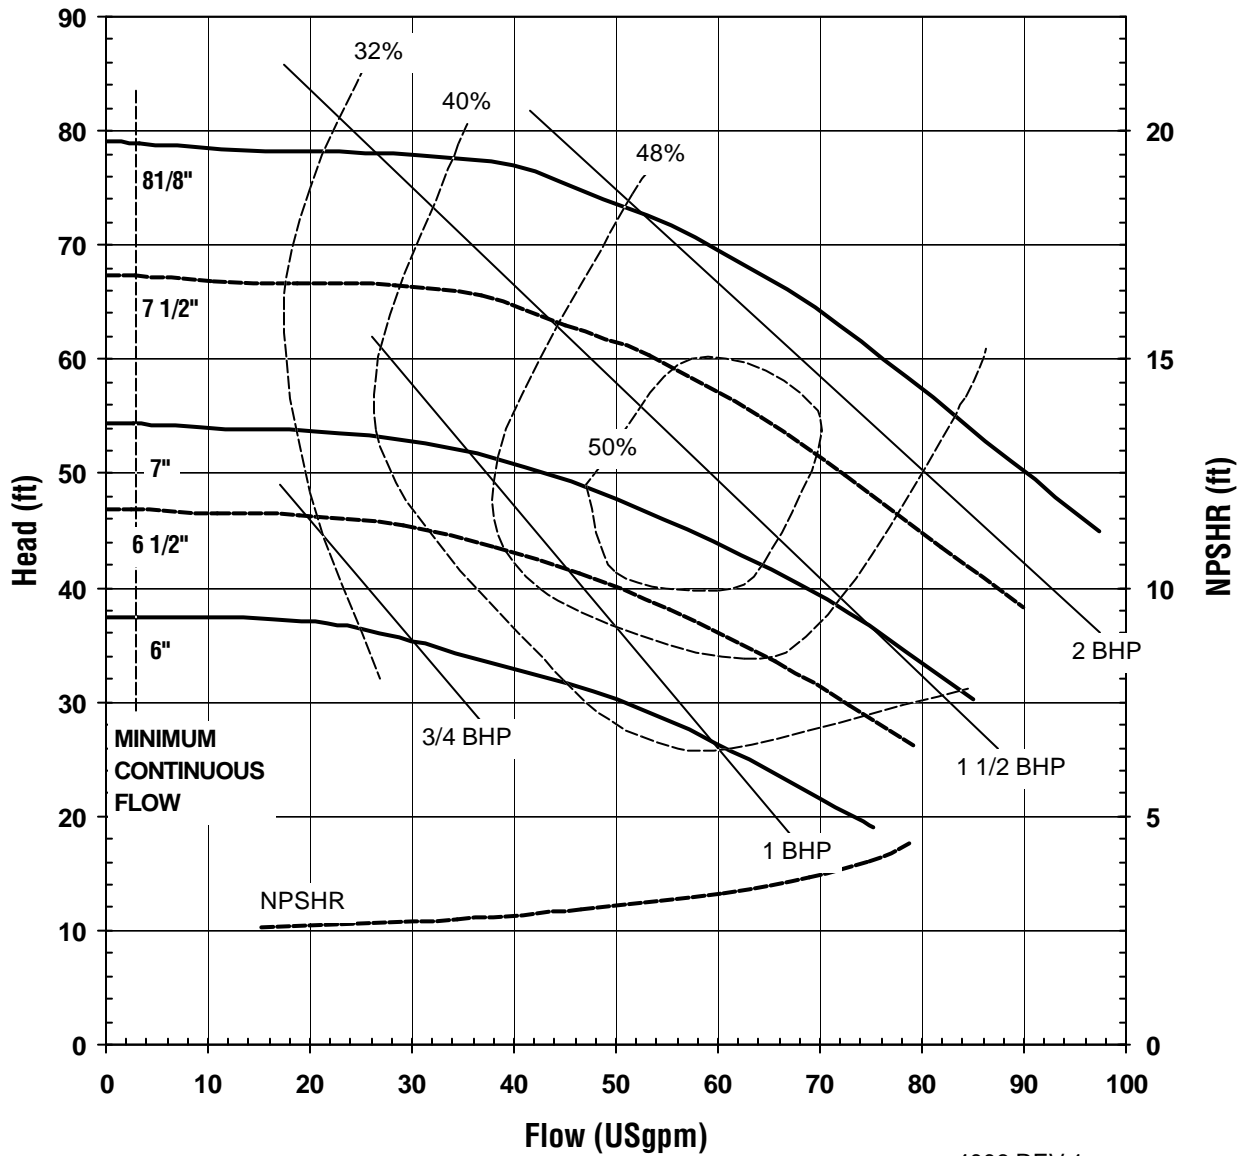

UC SERIES STANDARD HORIZONTAL PERFORMANCE CURVE

MODEL UC1518
1750 rpm, 60 Hz
Suction: 1 1/2"
Discharge: 1"

4006 REV 1
09/28/01