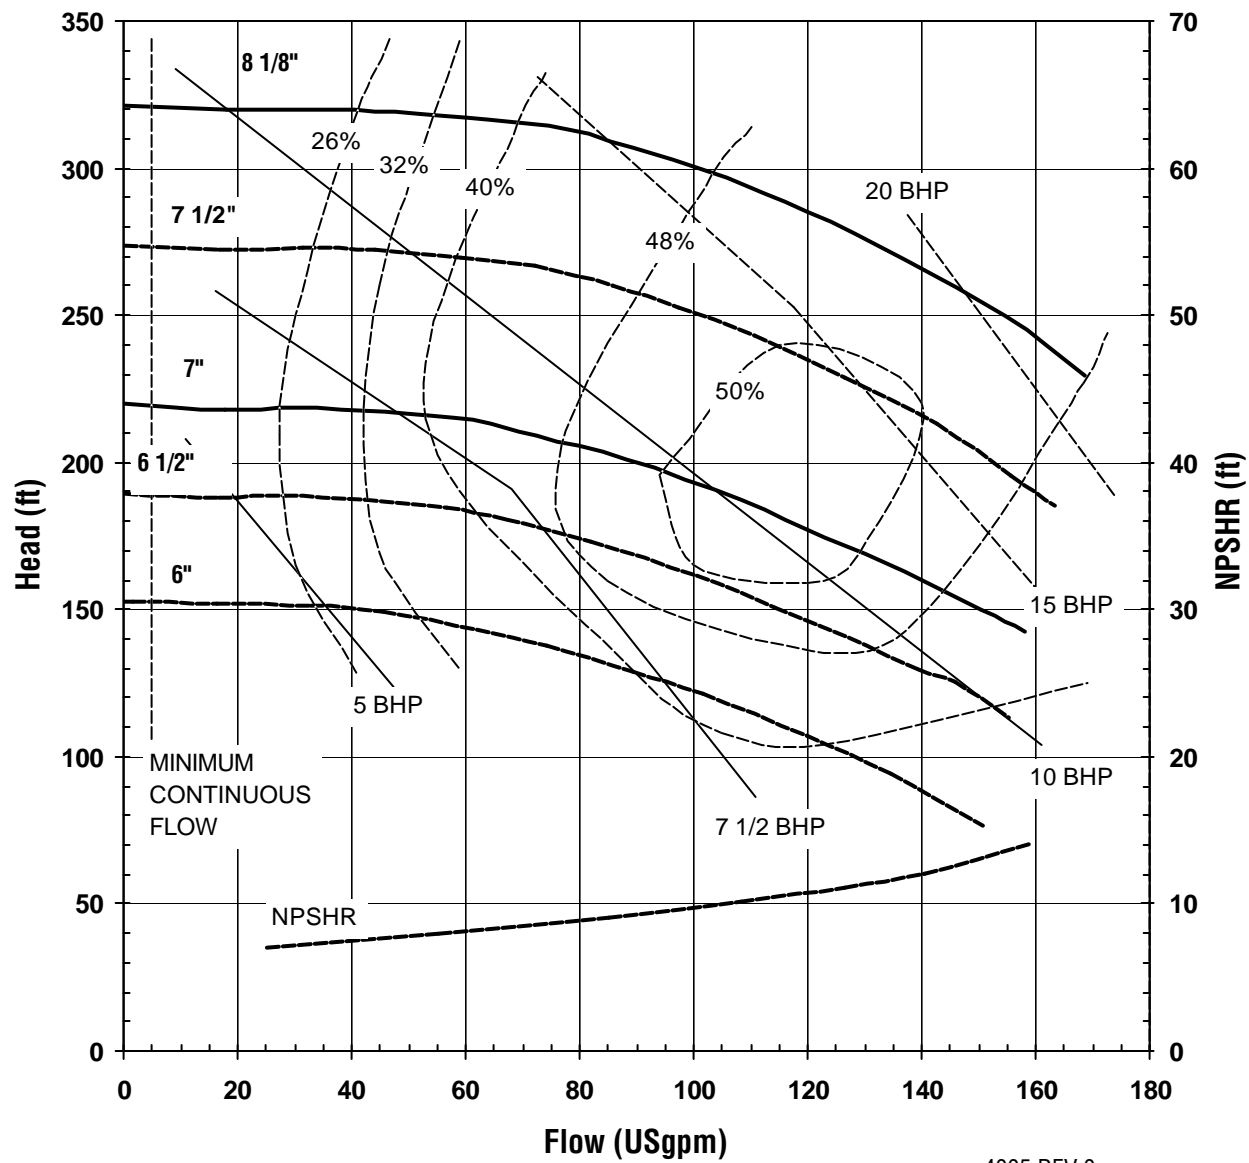

MODEL UC1516
1450 rpm, 50 Hz
Suction: 1 1/2"
Discharge: 1"

4004 REV 0
12/08/00

**UC SERIES
STANDARD HORIZONTAL
PERFORMANCE CURVE**

**MODEL UC1518
3500 rpm, 60 Hz
Suction: 1 1/2"
Discharge: 1"**

4005 REV 0
12/08/00

UC SERIES STANDARD HORIZONTAL PERFORMANCE CURVE

MODEL UC1518
1750 rpm, 60 Hz
Suction: 1 1/2"
Discharge: 1"

4006 REV 1
09/28/01

UC SERIES STANDARD HORIZONTAL PERFORMANCE CURVE

MODEL UC1518
2900 rpm, 50 Hz
Suction: 1 1/2"
Discharge: 1"