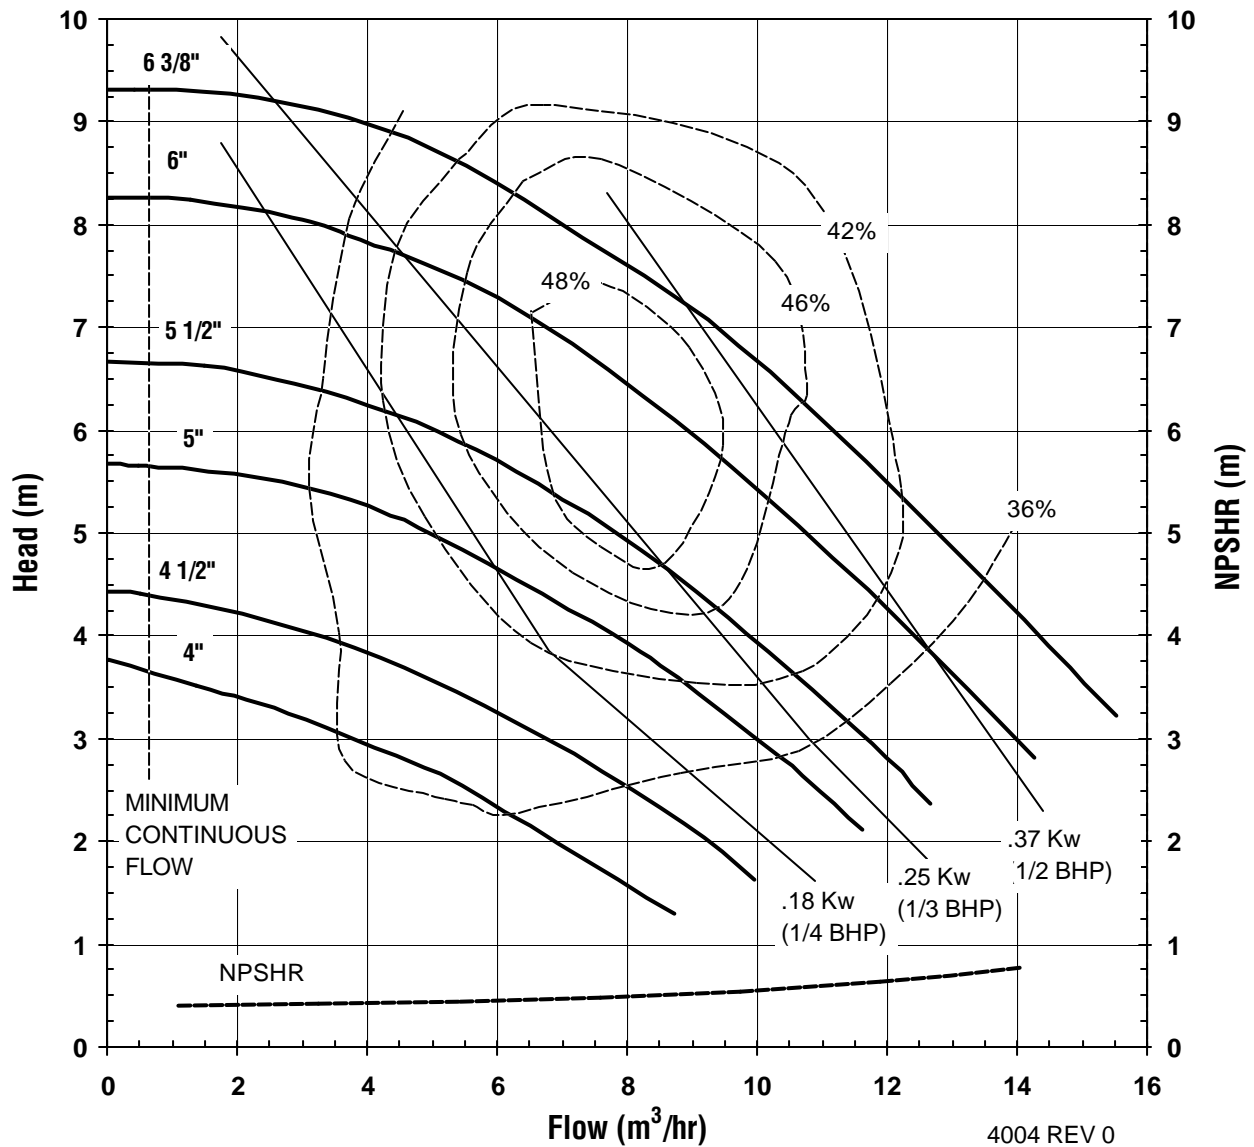

UC SERIES STANDARD HORIZONTAL PERFORMANCE CURVE

MODEL UC1516
1450 rpm, 50 Hz
Suction: 1 1/2"
Discharge: 1"

4004 REV 0
12/08/00