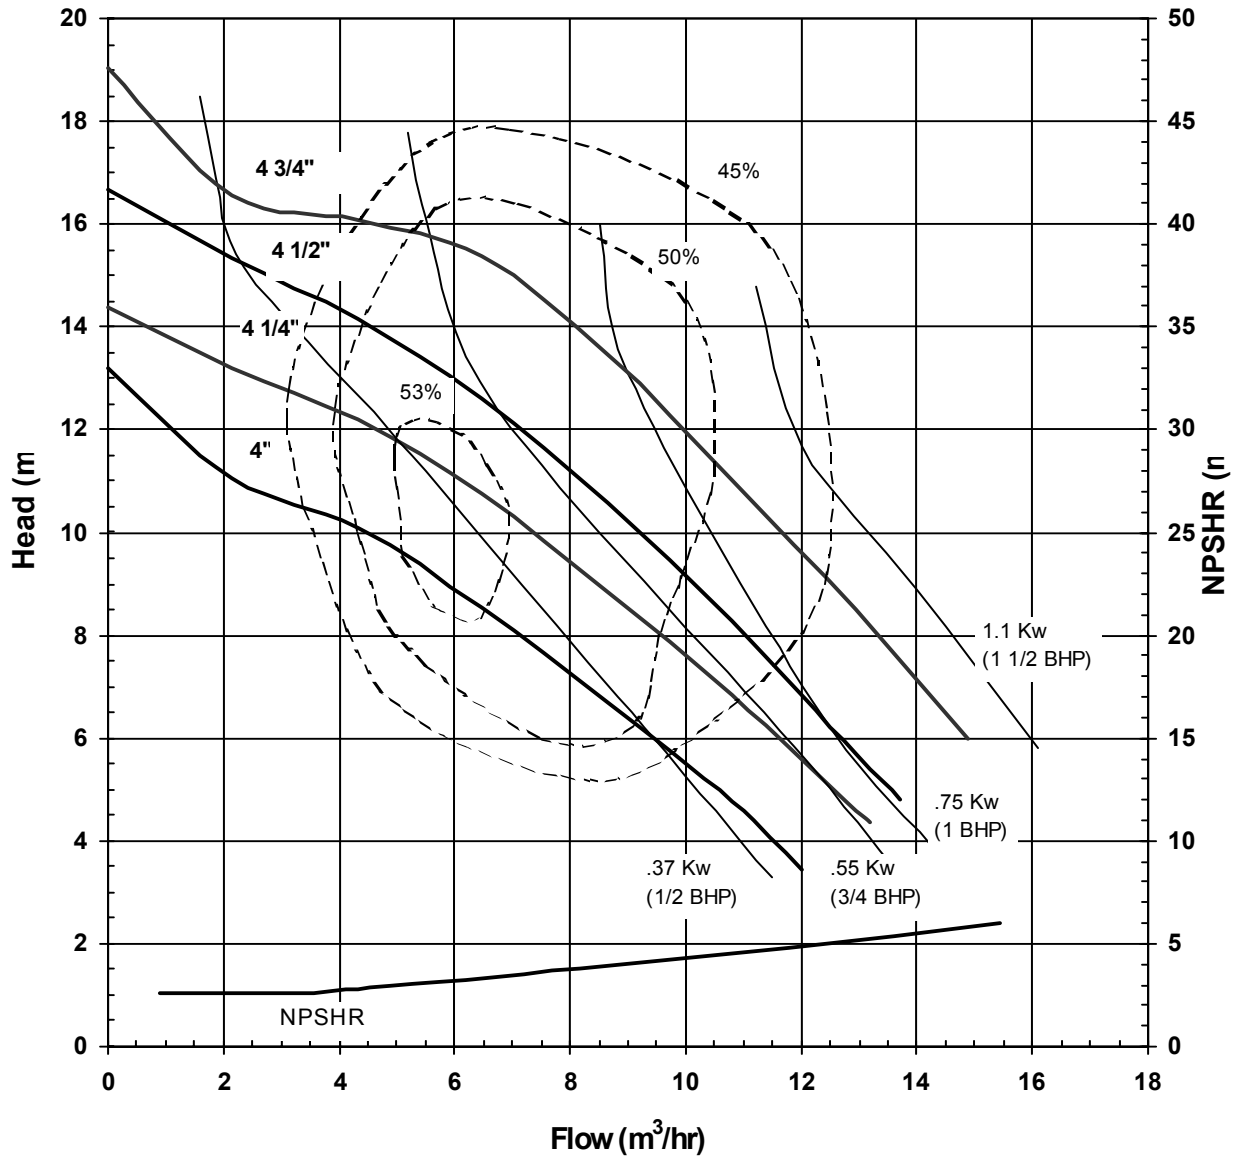

MODEL AC5STS

2900 rpm, 50 Hz

Suction: 1 1/4"

Discharge: 3/4"

3007 REV 0
12/08/00