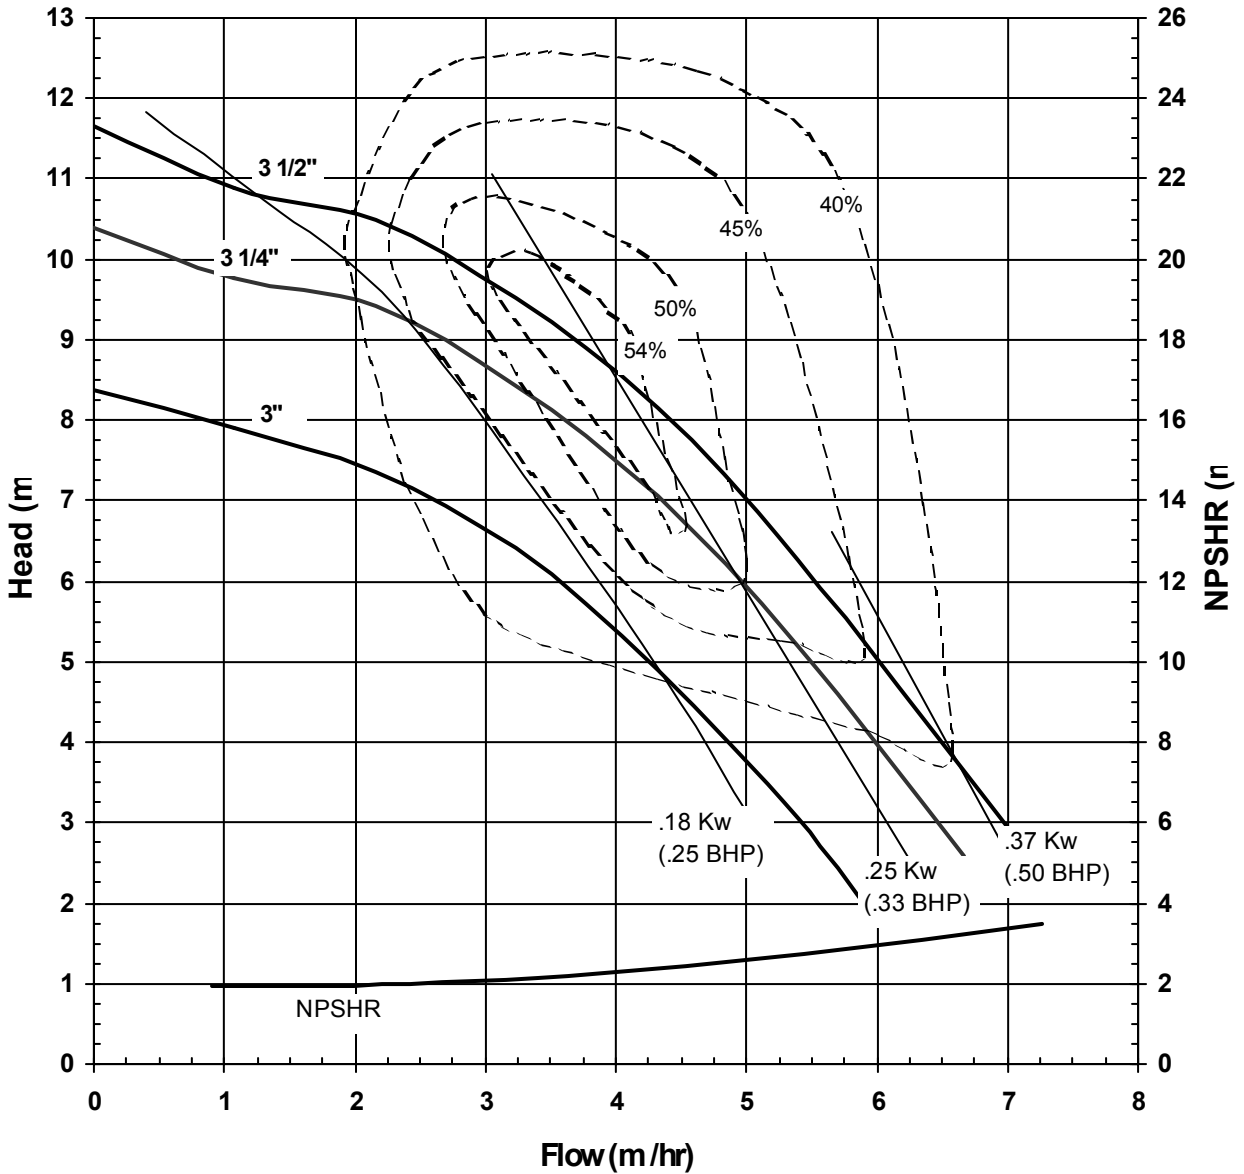

MODEL AC4STS
2900 rpm, 50 Hz
Suction: 3/4"
Discharge: 1/2"

3003 REV 0
12/08/00