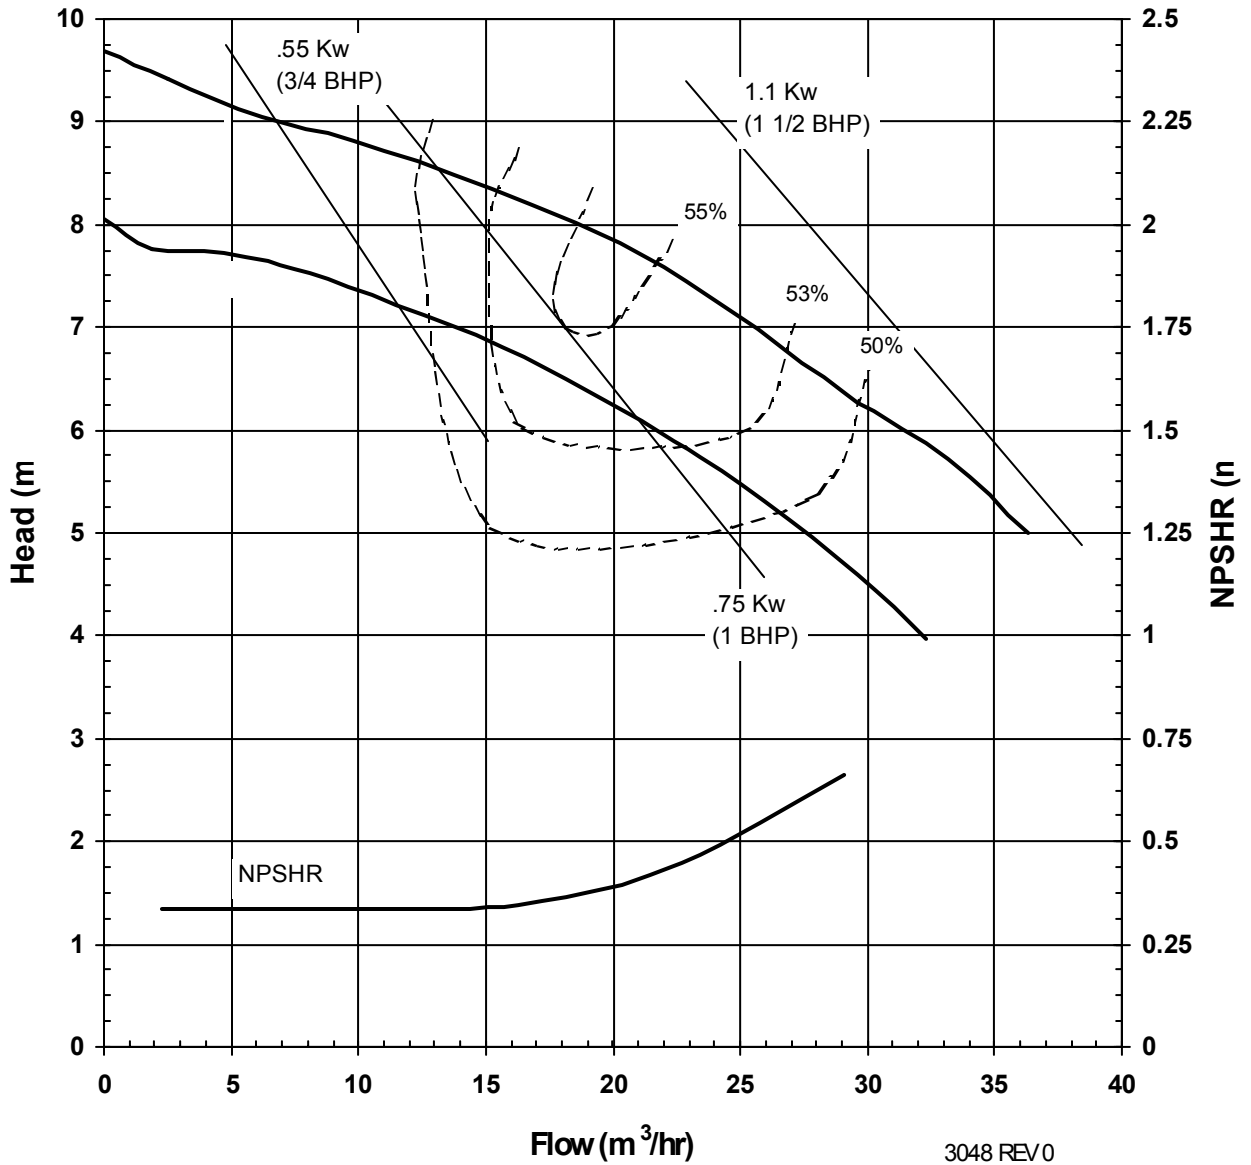

MODEL AC8SJS

1450 rpm, 50 Hz

Suction: 2 1/2"

Discharge: 2"

3048 REV 0
12/15/00