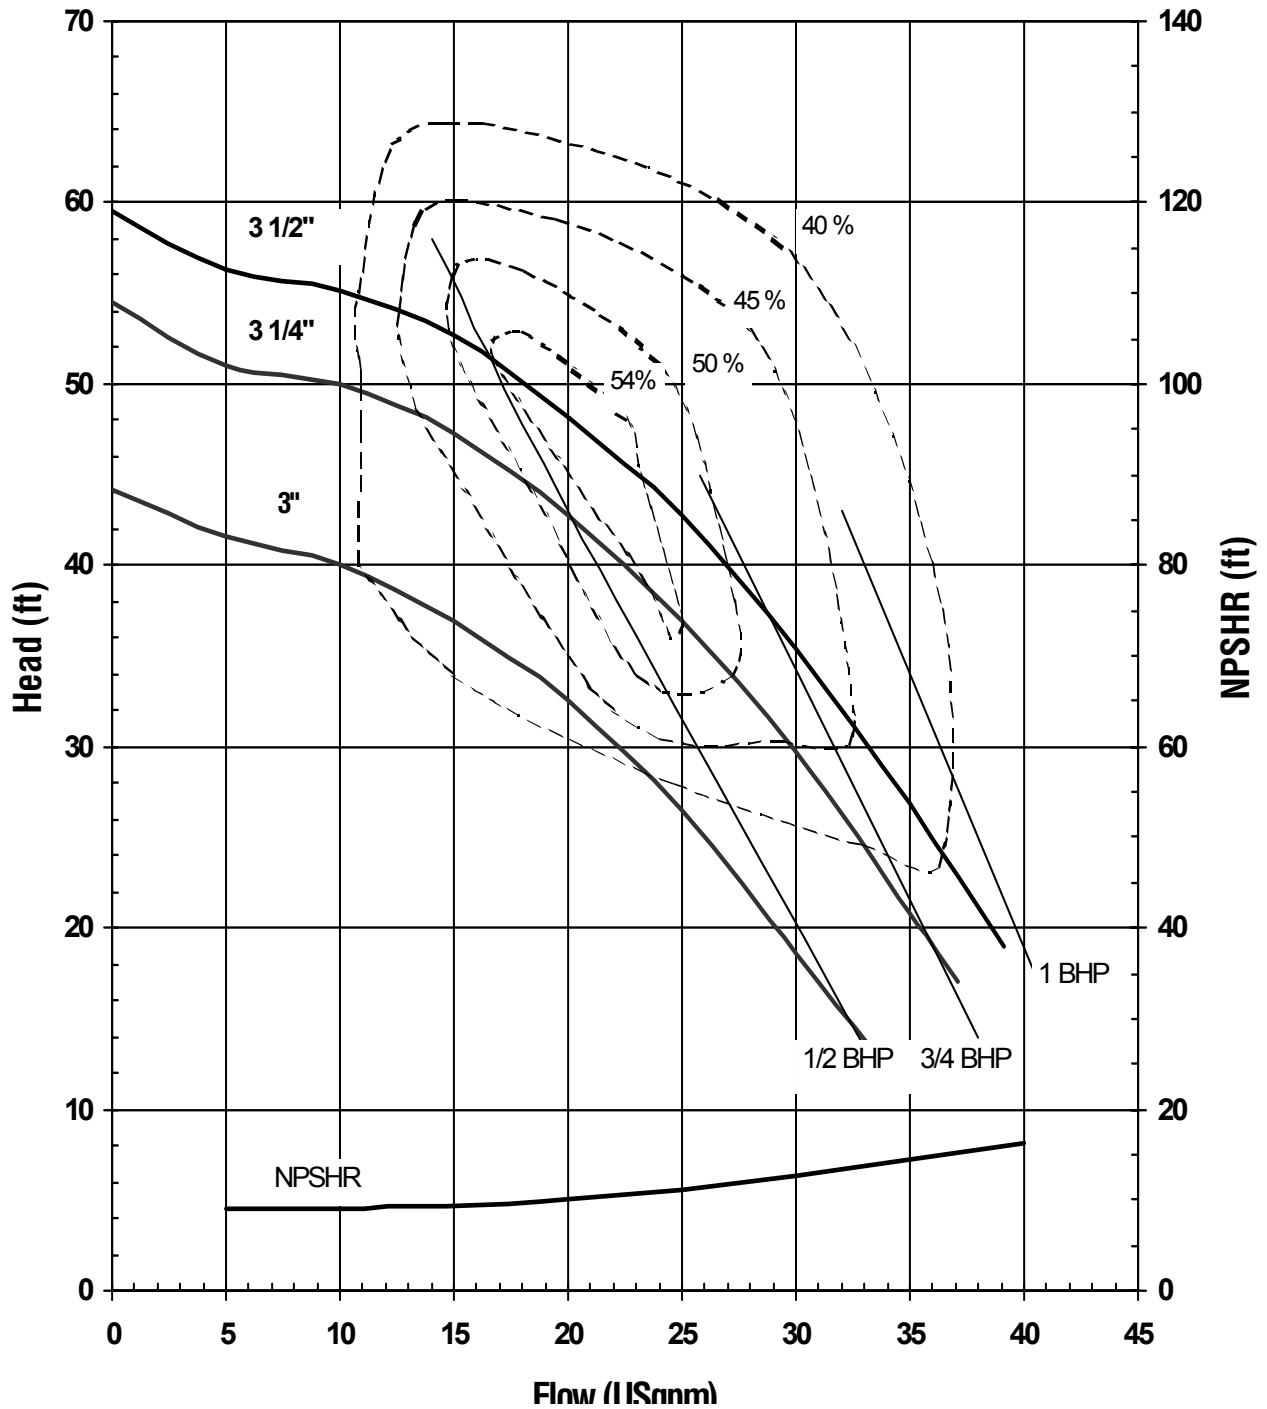

TABLE OF CONTENTS (continued)

Model AC8SJS

3450 rpm, 60 Hz, 2" x 1-1/2"	44
1725 rpm, 60 Hz, 2" x 1-1/2"	45
2900 rpm, 50 Hz, 2" x 1-1/2"	46
1450 rpm, 50 Hz, 2" x 1-1/2"	47
3450 rpm, 60 Hz, 2-1/2" x 2"	48
1725 rpm, 60 Hz, 2-1/2" x 2"	49
2900 rpm, 50 Hz, 2-1/2" x 2"	50
1450 rpm, 50 Hz, 2-1/2" x 2"	51

Model AC8HJS

3450 rpm, 60 Hz, 1-1/4" x 3/4"	52
1725 rpm, 60 Hz, 1-1/4" x 3/4"	53
2900 rpm, 50 Hz, 1-1/2" x 3/4"	54
1450 rpm, 50 Hz, 1-1/2" x 3/4"	55

MODEL AC4STS

3450 rpm, 60 Hz

Suction: 3/4"

Discharge: 1/2"