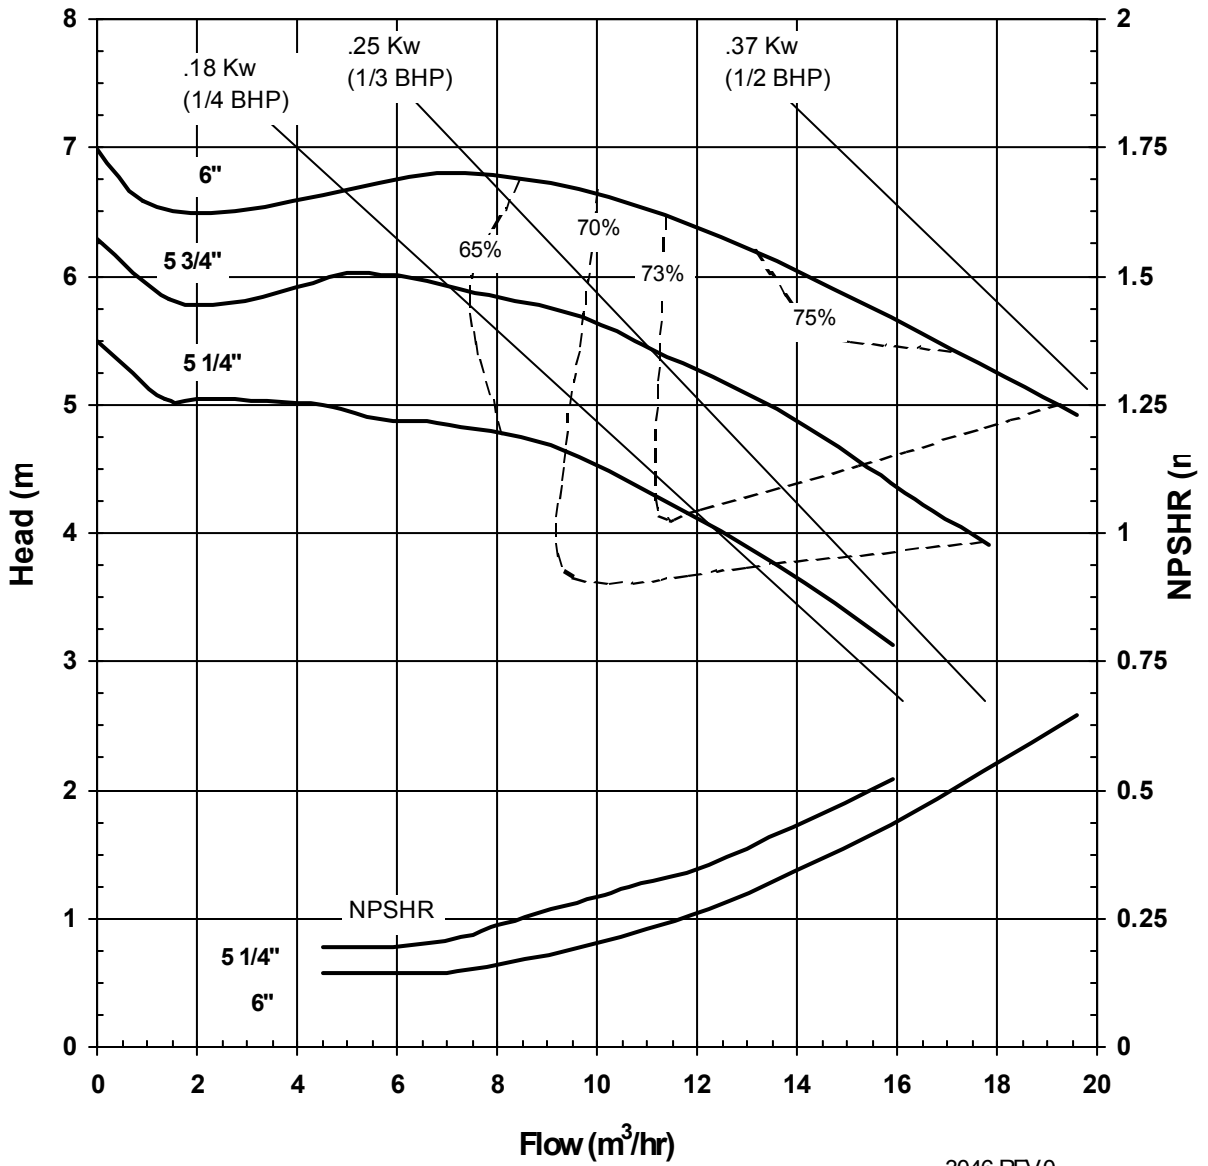

3031 REV 0
12/08/00

MODEL AC6SJS
1725 rpm, 60 Hz
Suction: 2"
Discharge: 1 1/2"

3032 REV 0
 12/08/00

MODEL AC6SJS
2900 rpm, 50 Hz
Suction: 2"
Discharge: 1 1/2"

3045 REV 0
12/13/00

MODEL AC6SJS
1450 rpm, 50 Hz
Suction: 2"
Discharge: 1 1/2"