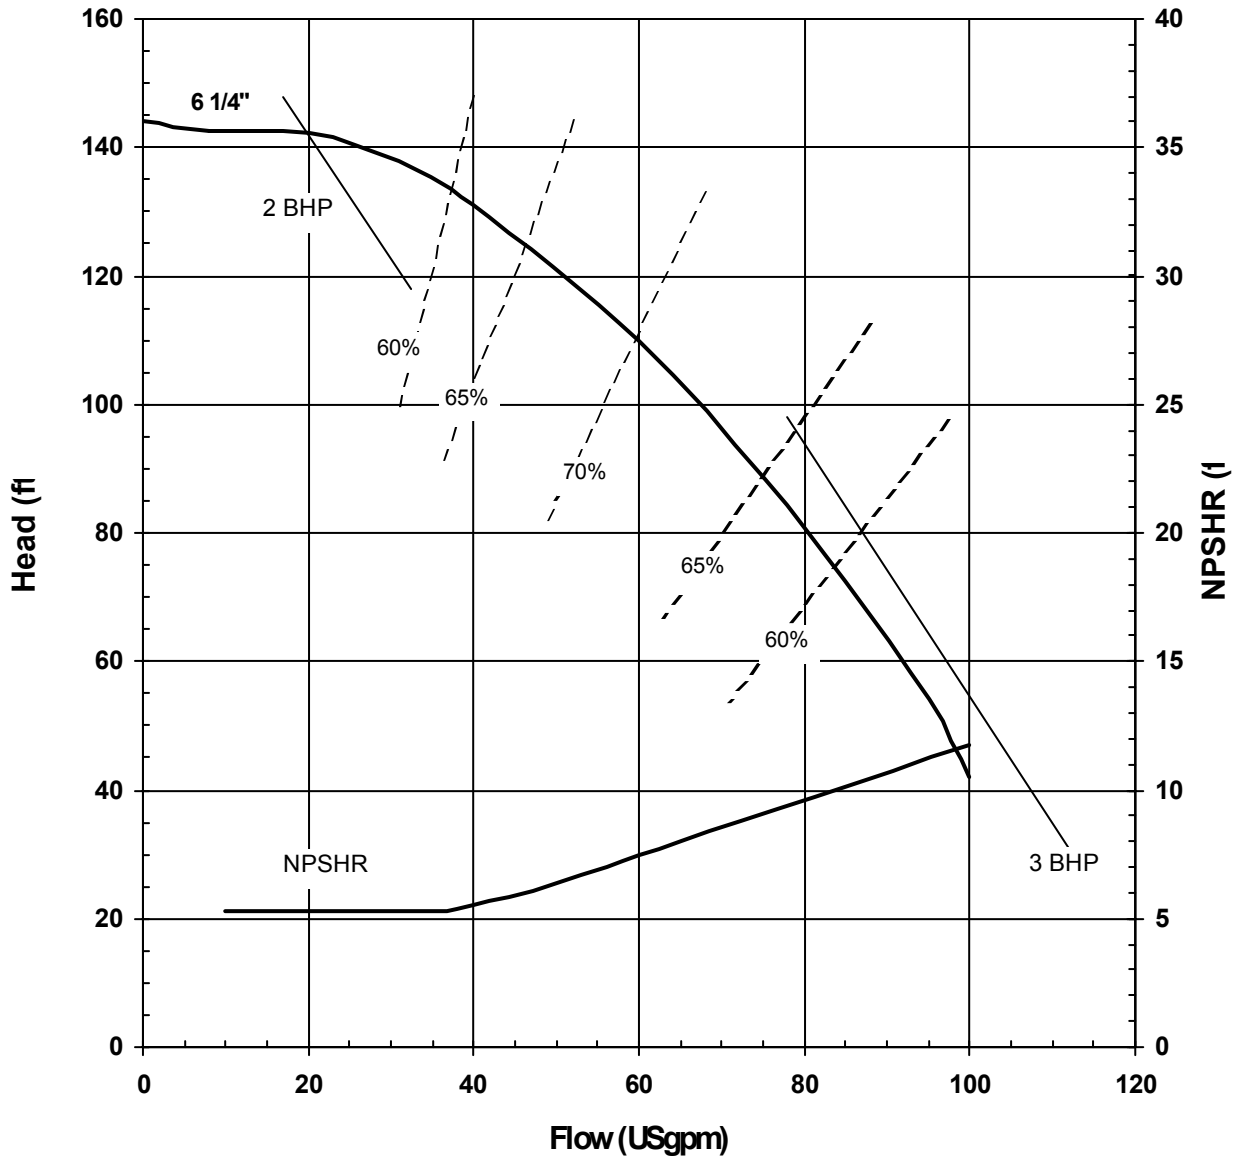

MODEL AC6HJS
3450 rpm, 60 Hz
Suction: 1 1/4"
Discharge: 3/4"

3033 REV 0
12/08/00