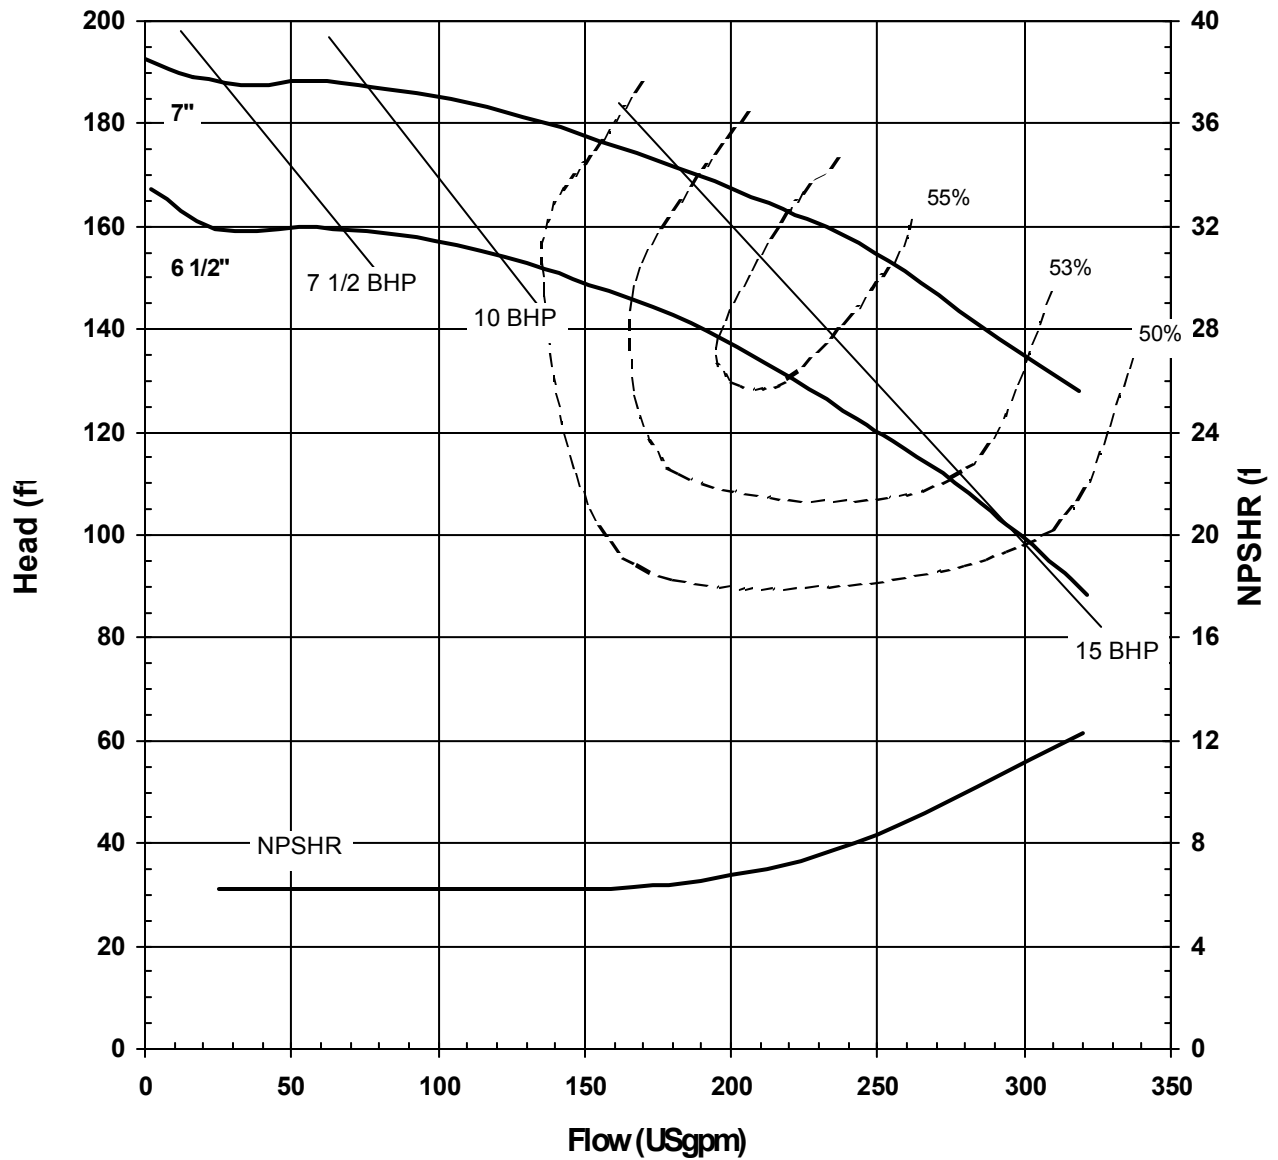

MODEL AC8SJS
3450 rpm, 60 Hz
Suction: 2 1/2"
Discharge: 2"

3039 REV 0
12/08/00