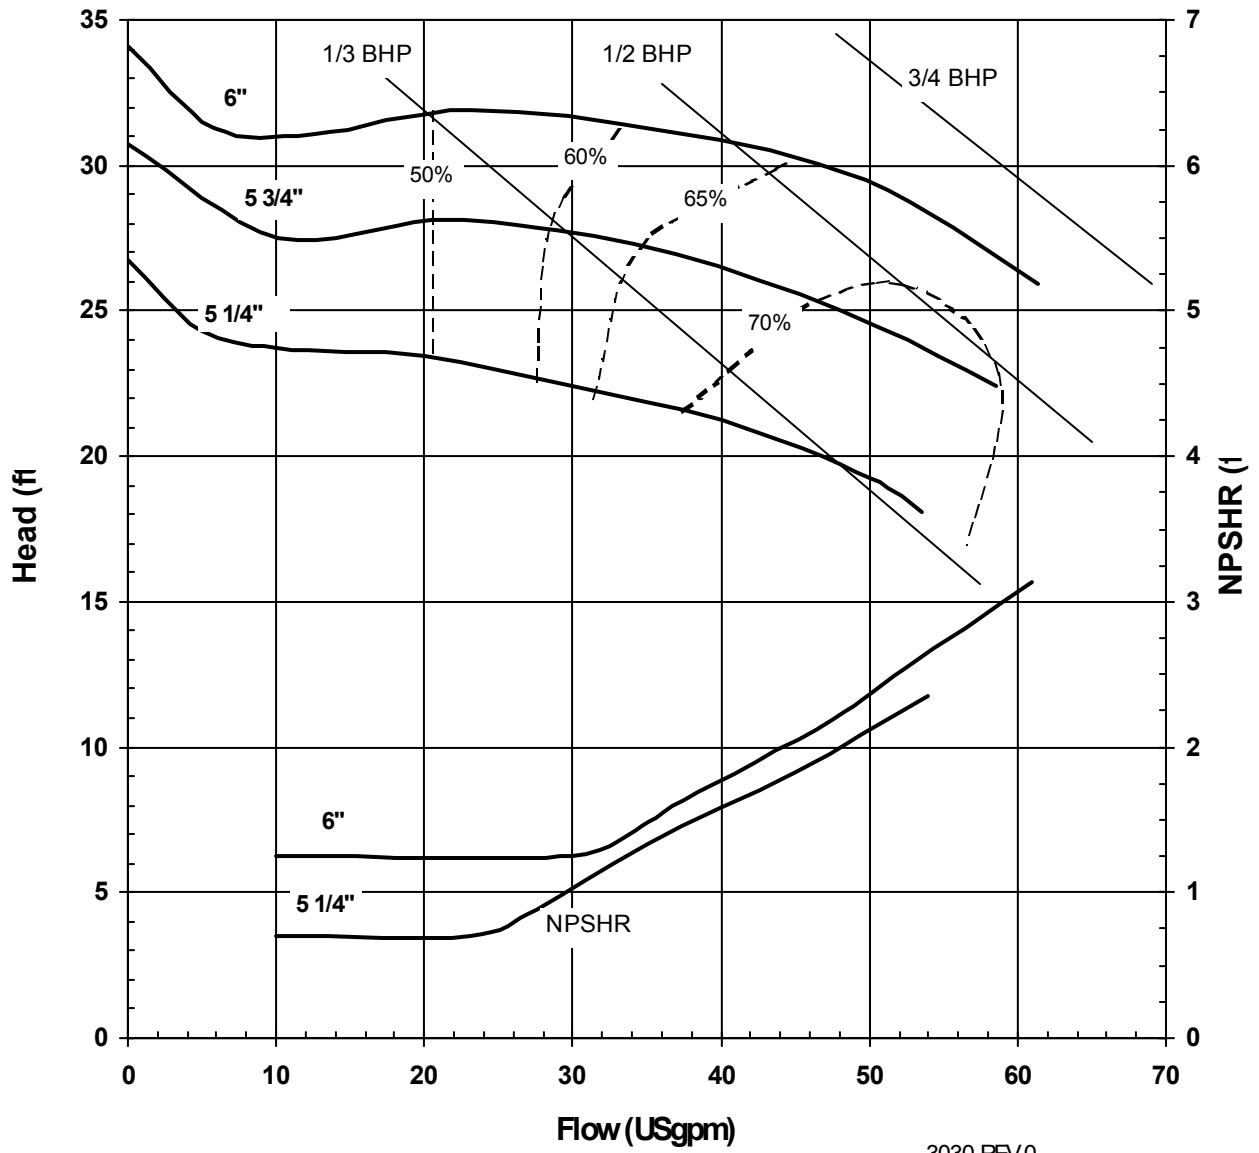

3028 REV 0
12/08/00

MODEL AC6SJS

3450 rpm, 60 Hz

Suction: 1 1/2"

Discharge: 1 1/4"

3029 REV 0
12/08/00

**MODEL AC6SJS
1725 rpm, 60 Hz
Suction: 1 1/2"
Discharge: 1 1/4"**

3030 REV 0
12/08/00