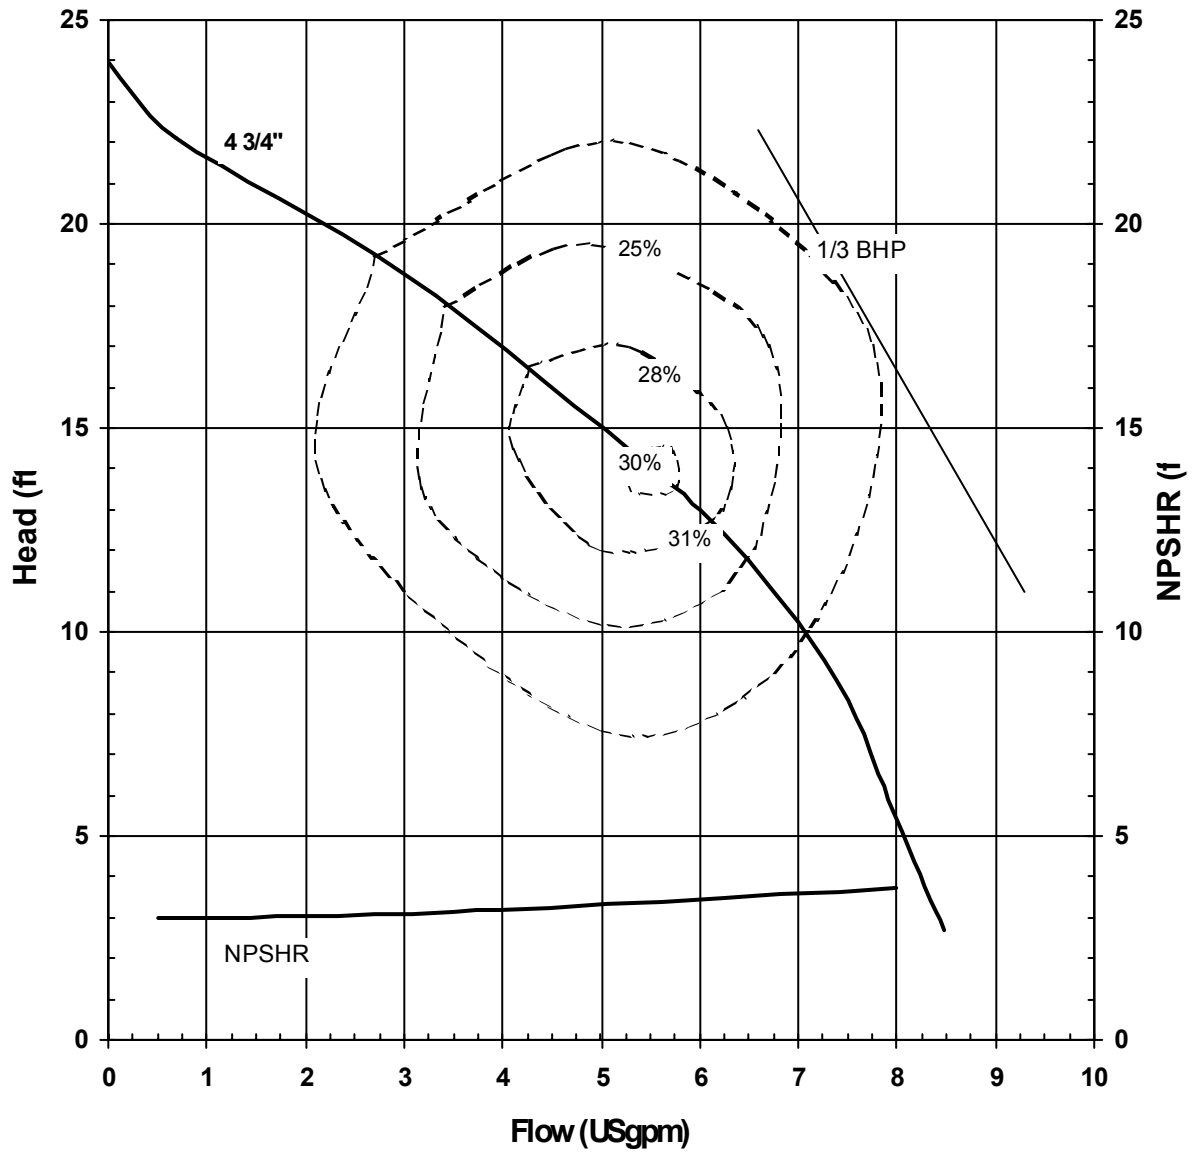

MODEL AC5HTS

1725 rpm, 60 Hz

Suction: 1/2"

Discharge: 1/4"

3018 REV 0
12/08/00