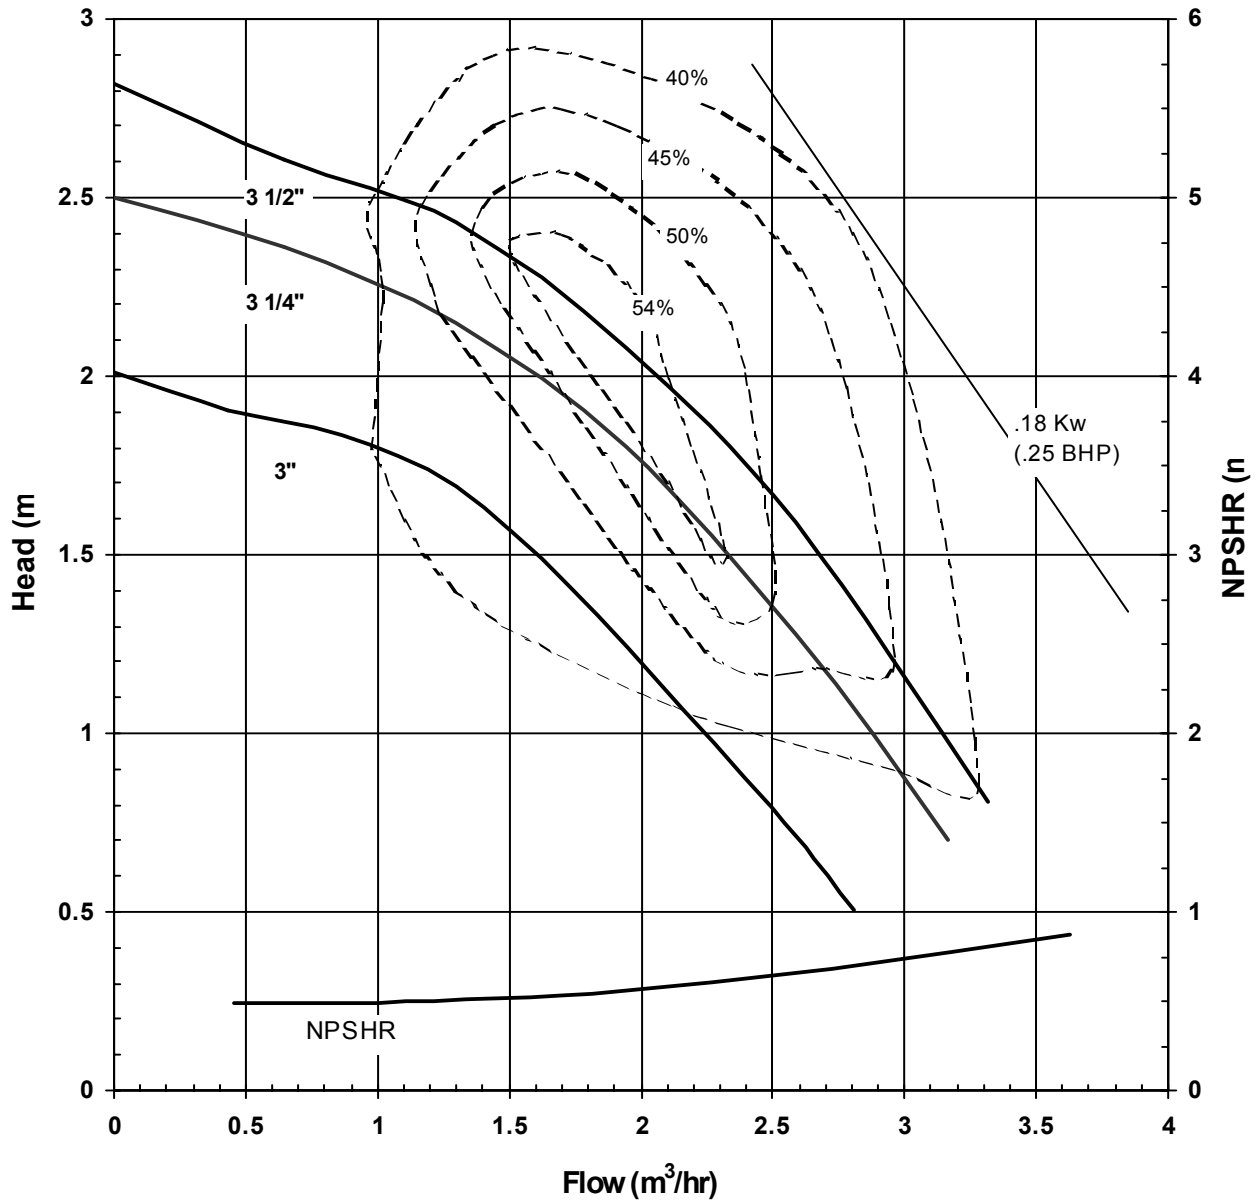

MODEL AC4STS

1450 rpm, 50 Hz

Suction: 3/4"

Discharge: 1/2"

3004 REV 0
12/08/00