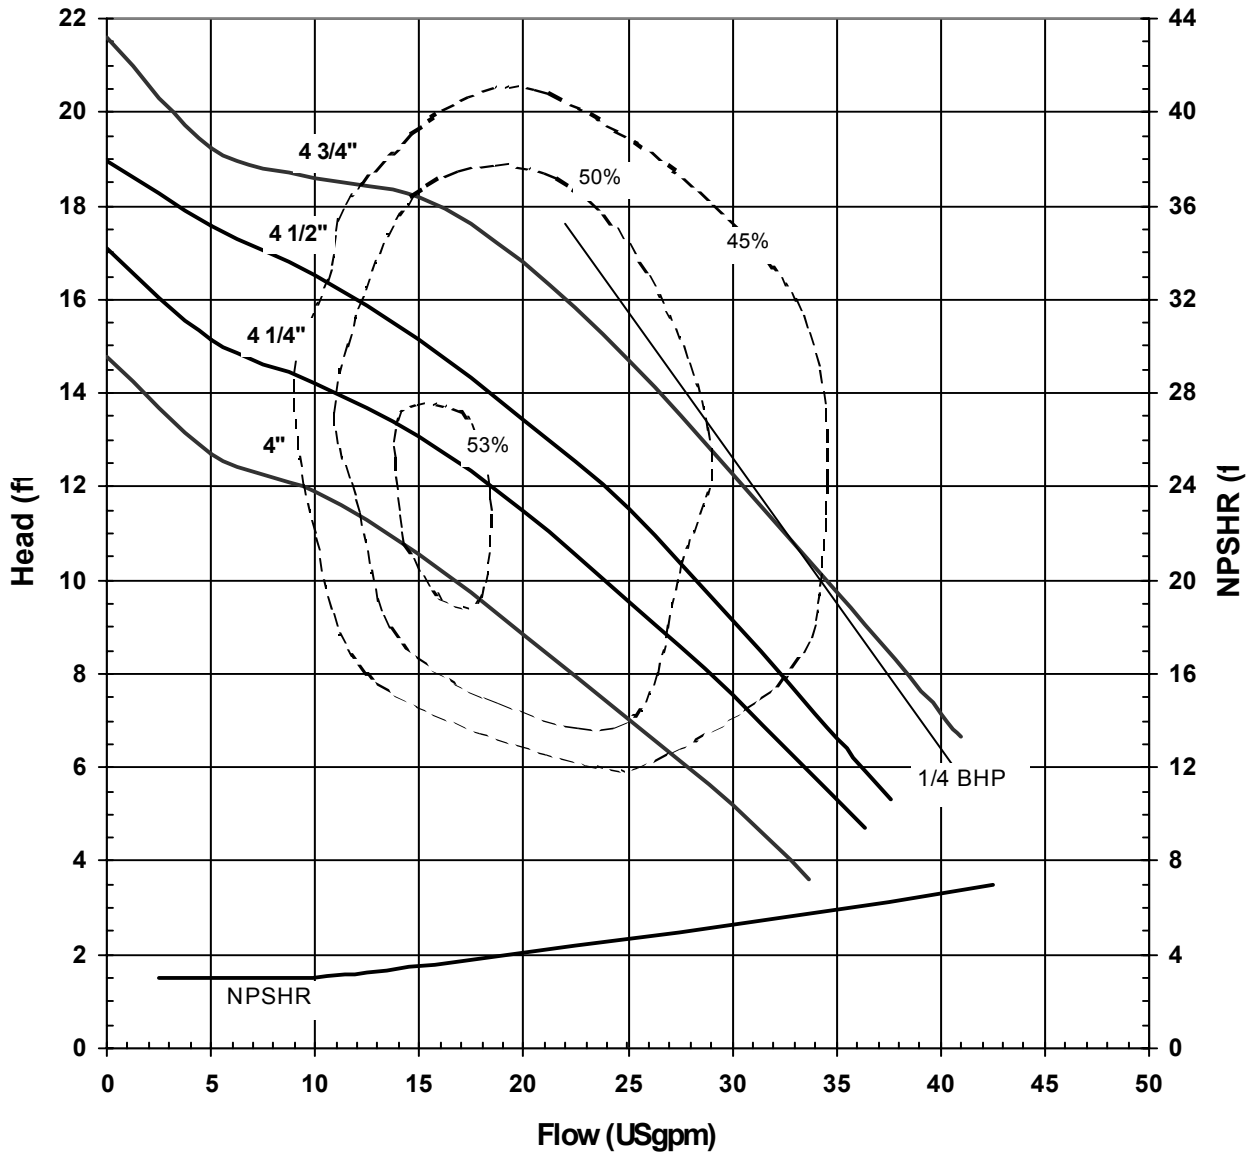

MODEL AC5STS
1725 rpm, 60 Hz
Suction: 1 1/4"
Discharge: 3/4"

3006 REV 0
12/08/00