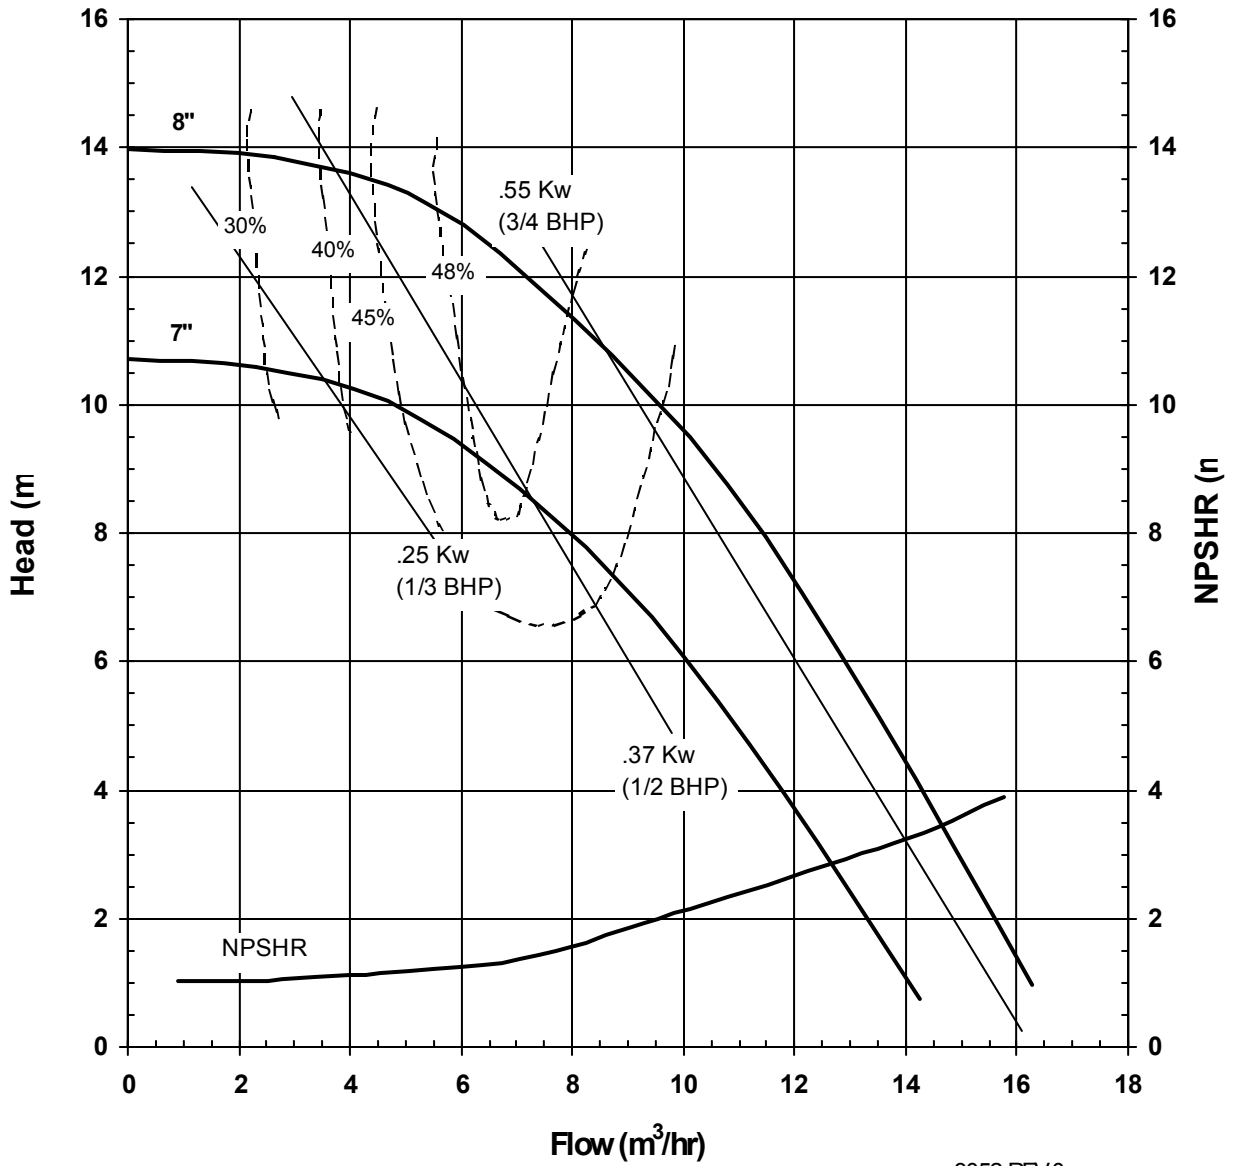

3042 REV 0
12/08/00

**AP 800 SERIES
HIGH HEAD HORIZONTAL
PERFORMANCE CURVE**

MODEL AC8HJS

2900 rpm, 50 Hz

Suction: 1 1/4"

Discharge: 3/4"

3051REV 1
04/20/04

MODEL AC8HJS
1450 rpm, 50 Hz
Suction: 1 1/4"
Discharge: 3/4"