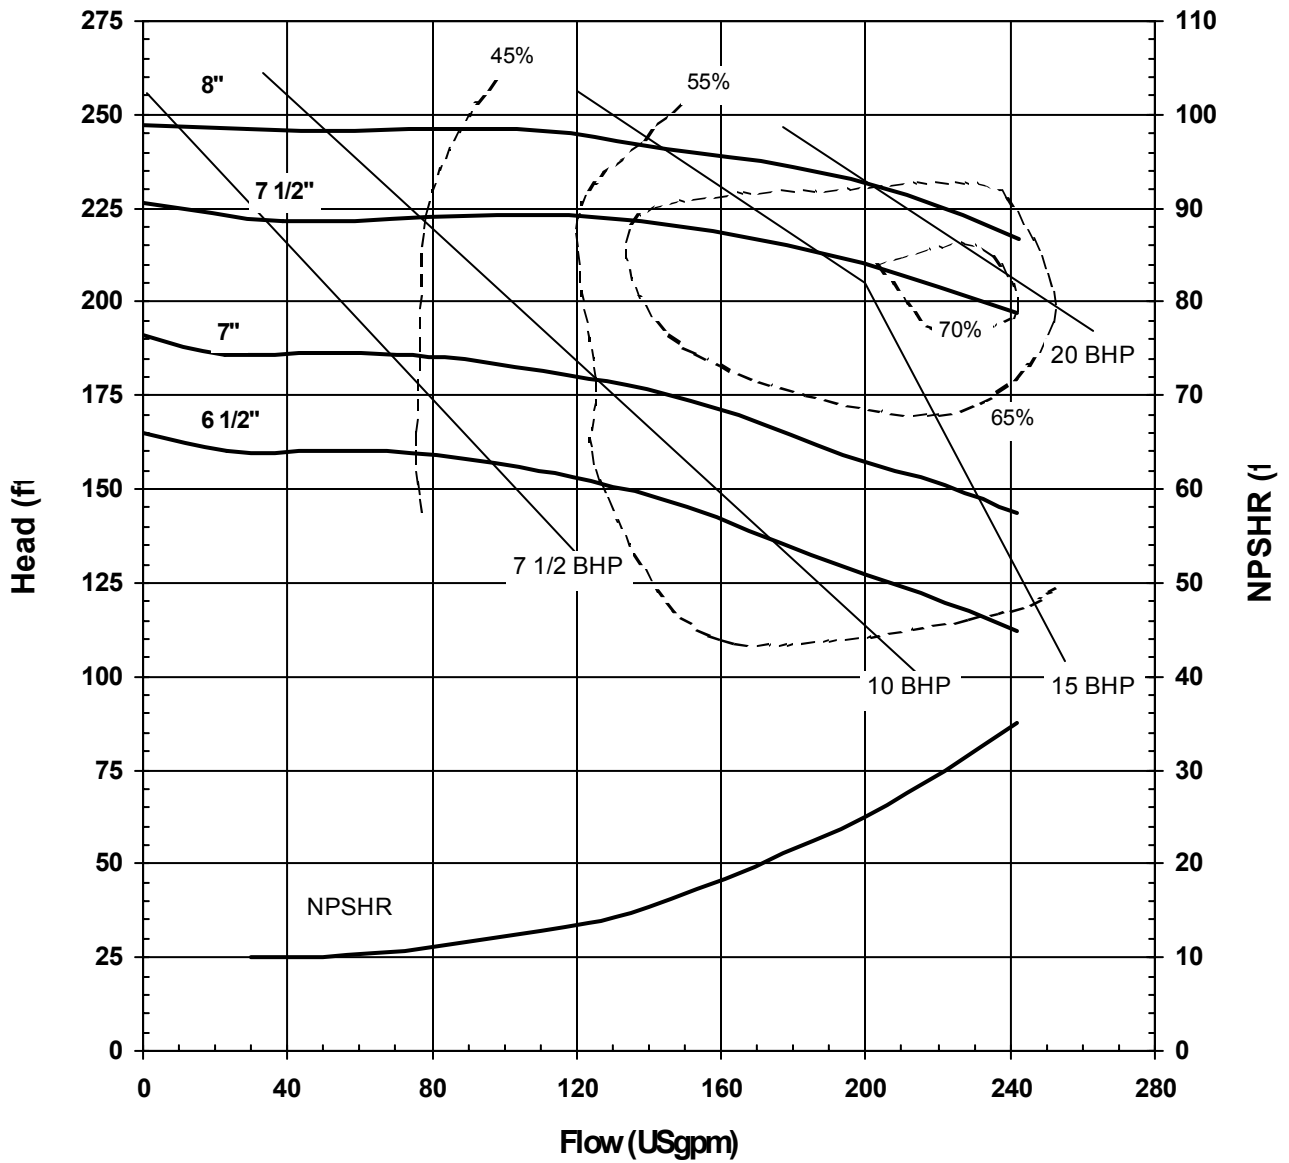

MODEL AC8SJS
3450 rpm, 60 Hz
Suction: 2"
Discharge: 1 1/2"

3037 REV 0
12/08/00