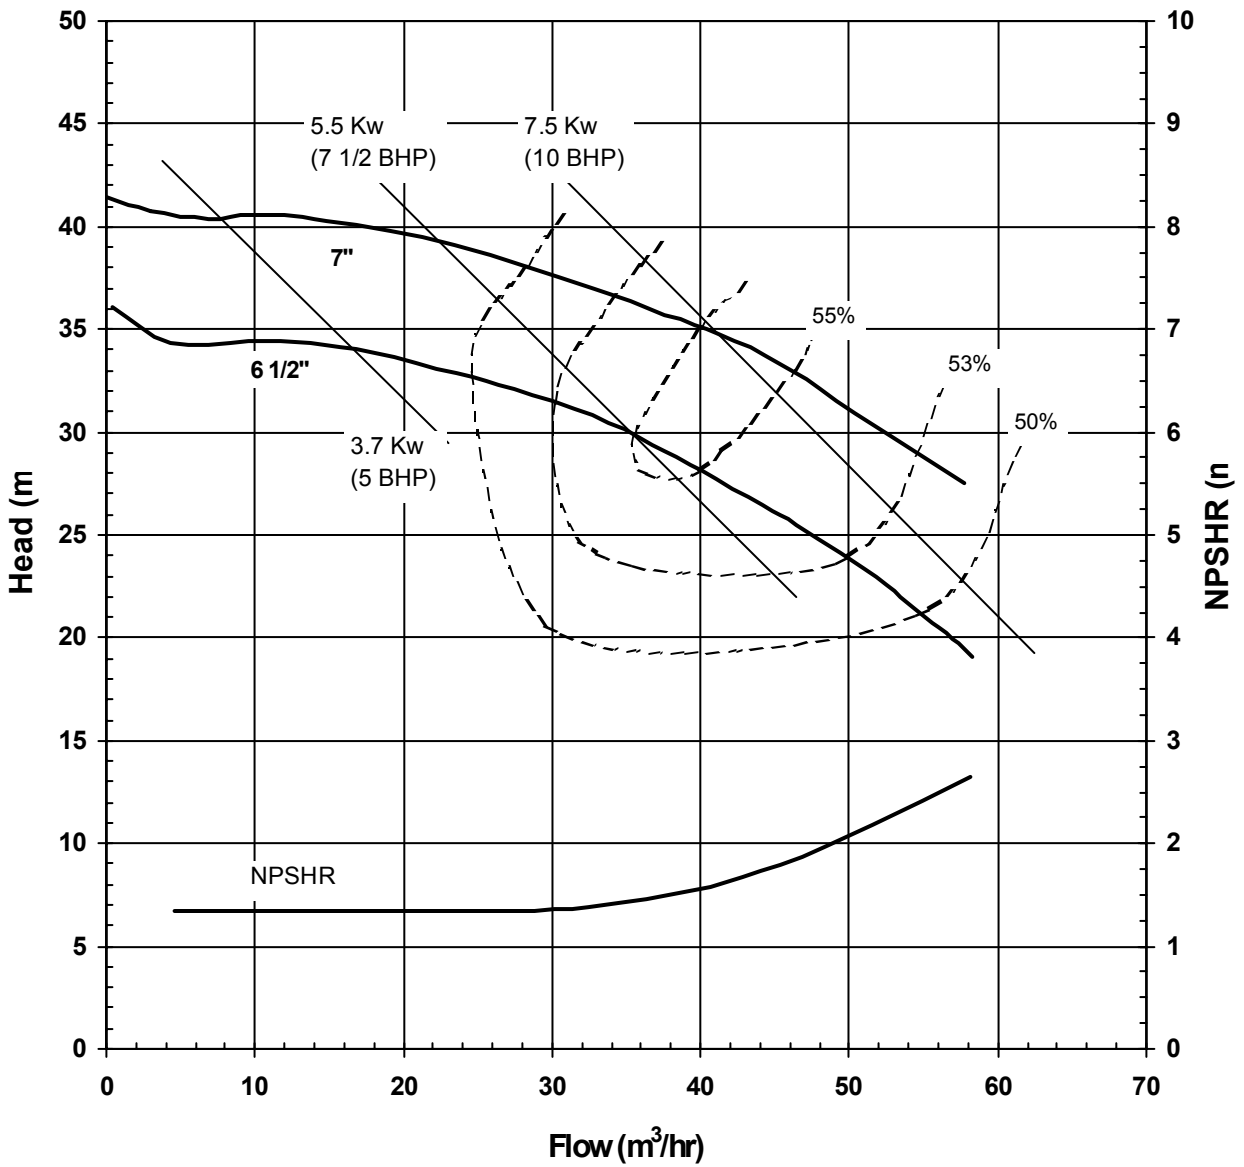

Suction: 2 1/2"

Discharge: 2"

3040 REV 0
12/08/00

MODEL AC8SJS

2900 rpm, 50 Hz

Suction: 2 1/2"

Discharge: 2"

3047 REV 0
12/15/00