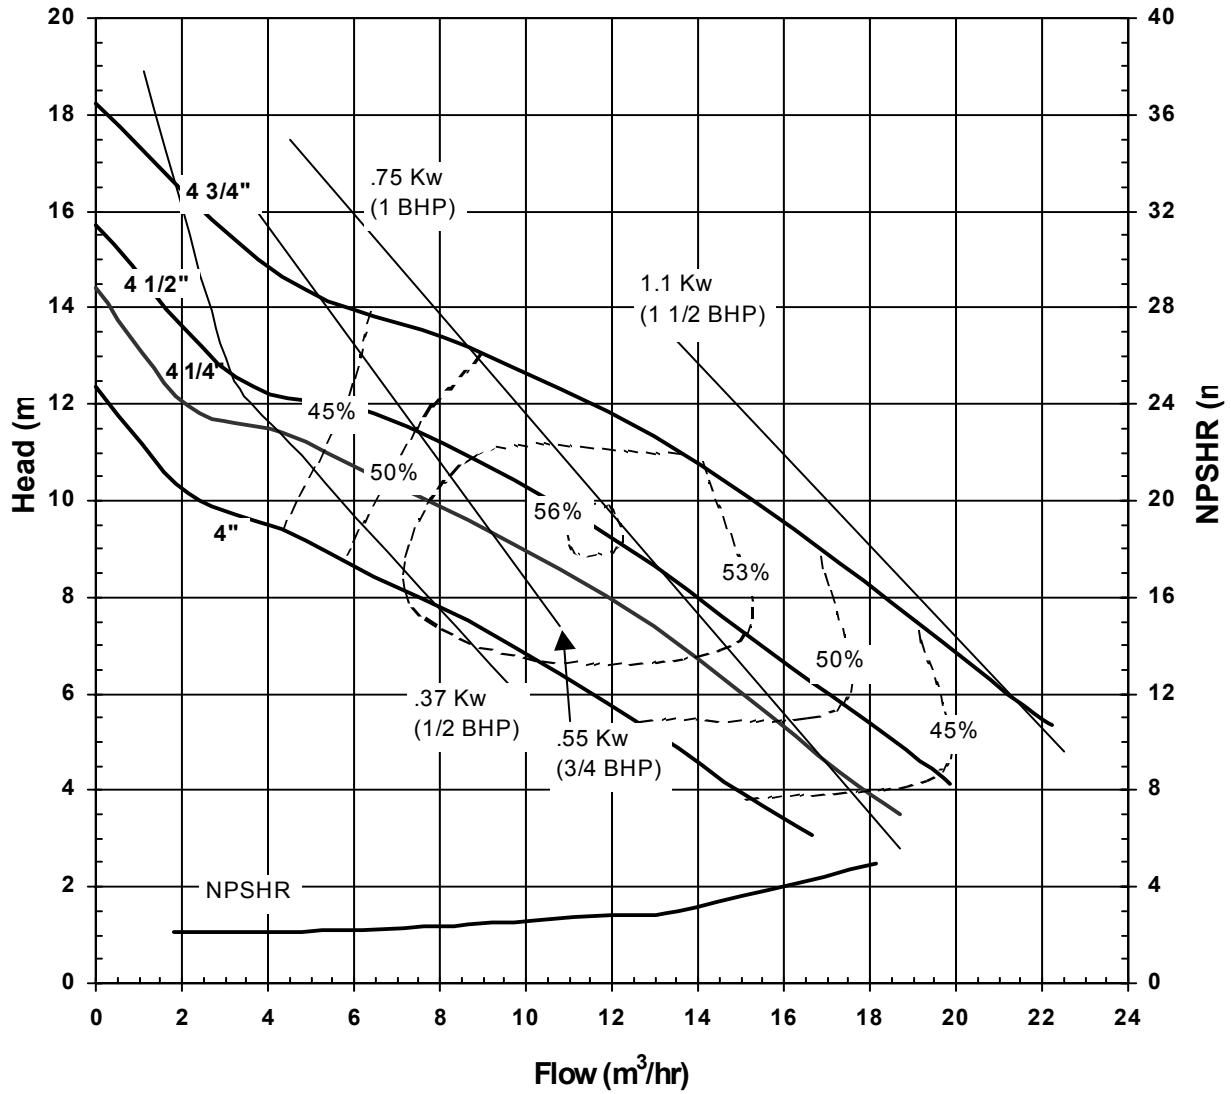

MODEL AC5STS
2900 rpm, 50 Hz
Suction: 1 1/2"
Discharge: 1 1/4"

3011 REV 0
12/08/00