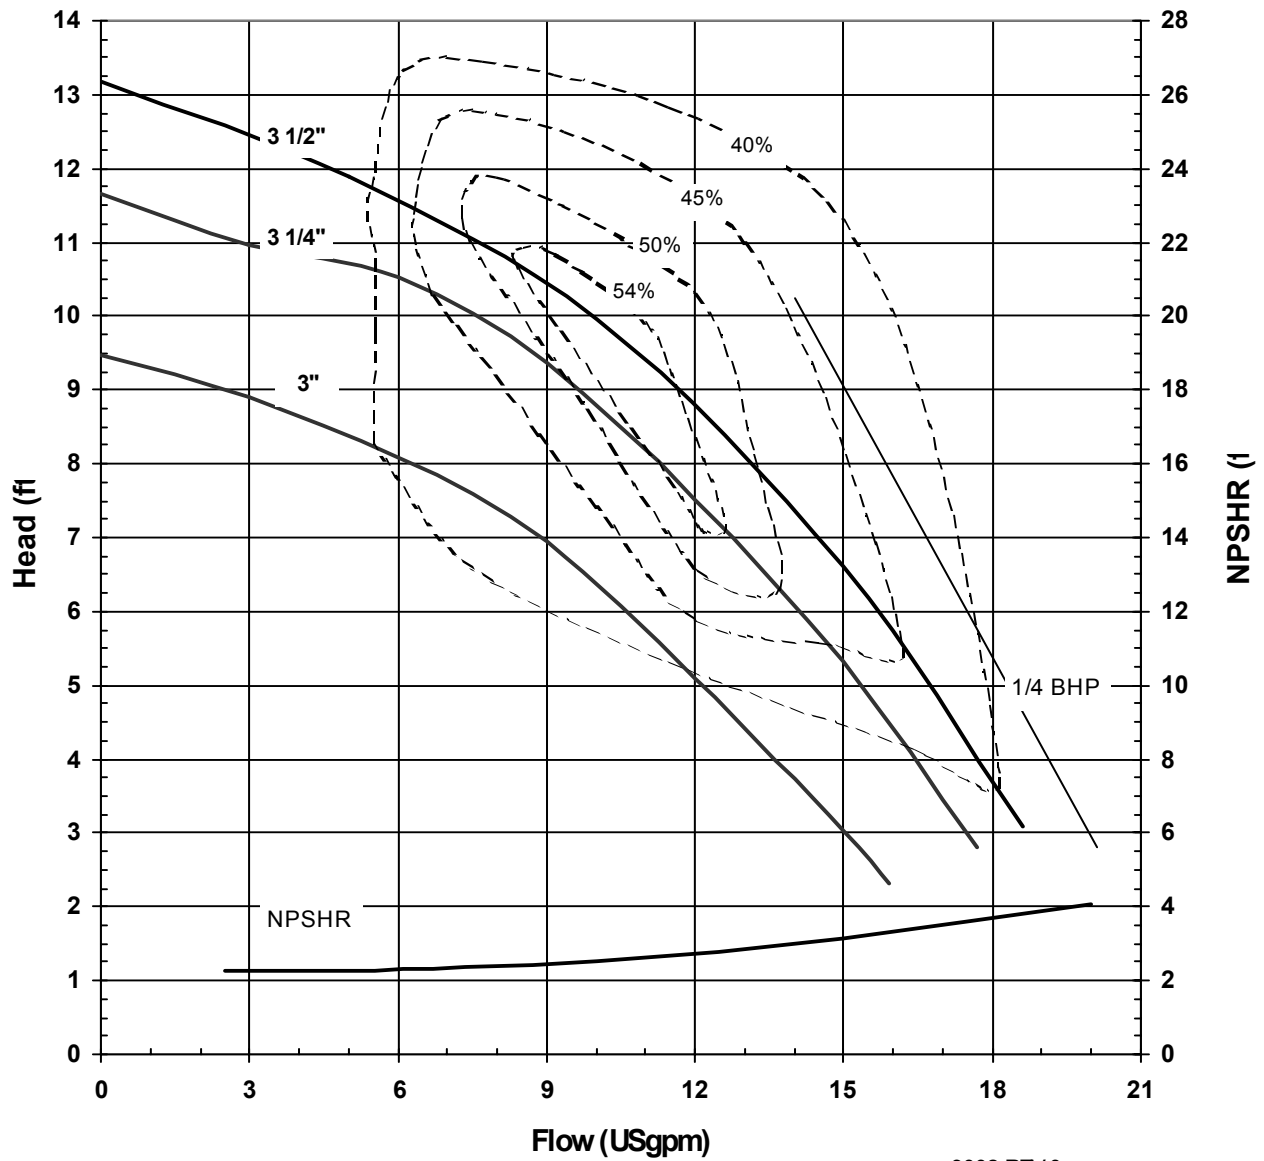

MODEL AC4STS

1725 rpm, 60 Hz

Suction: 3/4"

Discharge: 1/2"

3002 REV 0
12/08/00