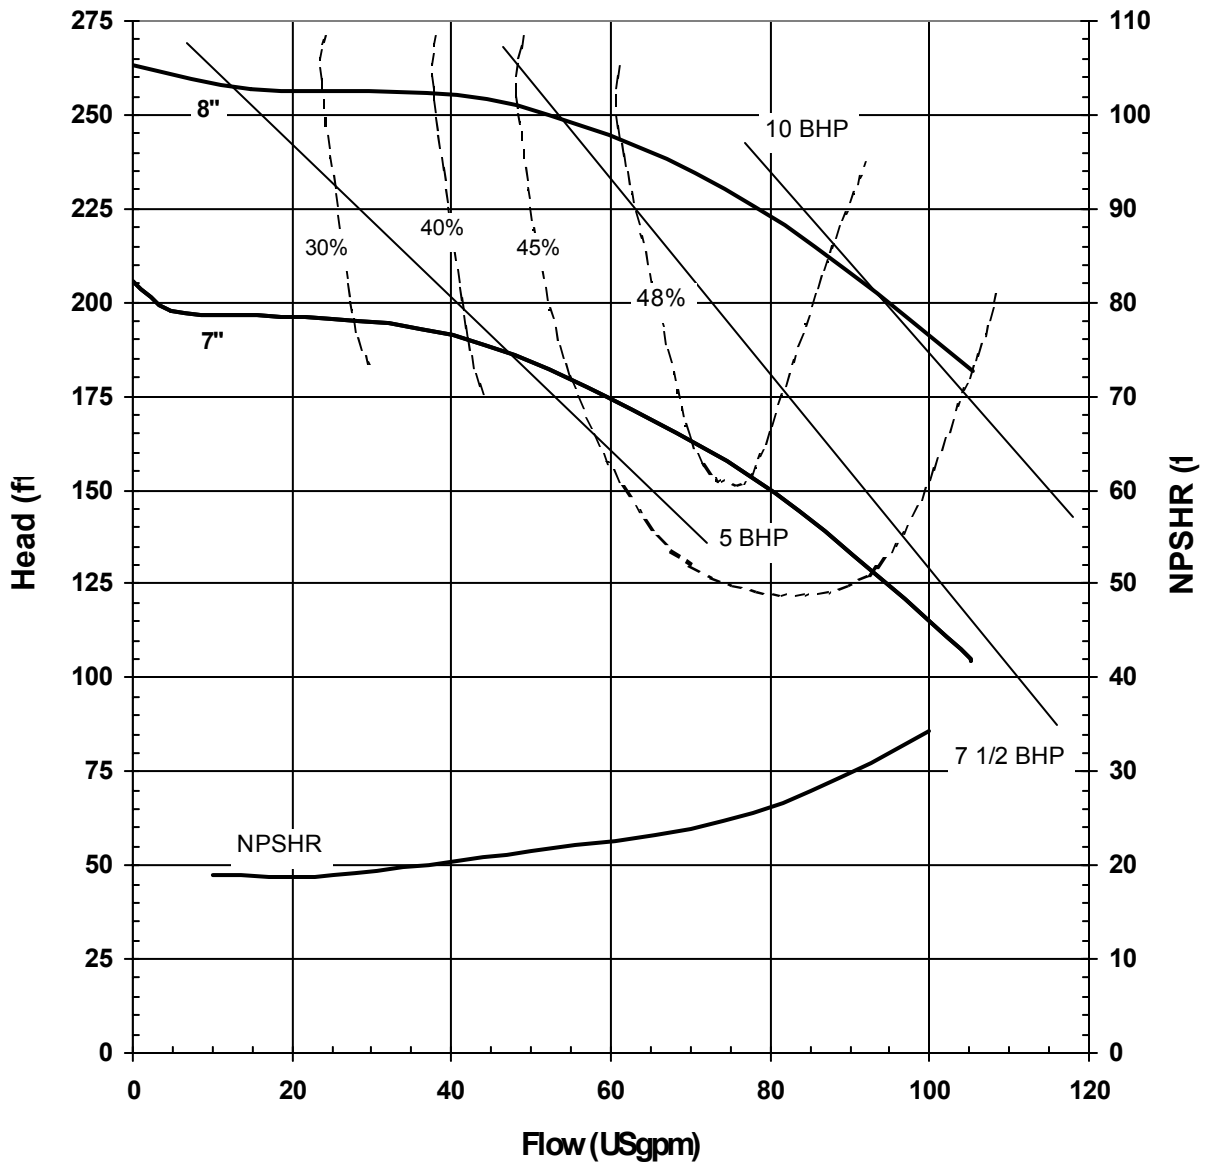

MODEL AC8SJS

1450 rpm, 50 Hz

Suction: 2 1/2"

Discharge: 2"

3048 REV 0
12/15/00

MODEL AC8HJS
3450 rpm, 60 Hz
Suction: 1 1/4"
Discharge: 3/4"

3041 REV 0
12/08/00

MODEL AC8HJS
1725 rpm, 60 Hz
Suction: 1 1/4"
Discharge: 3/4"