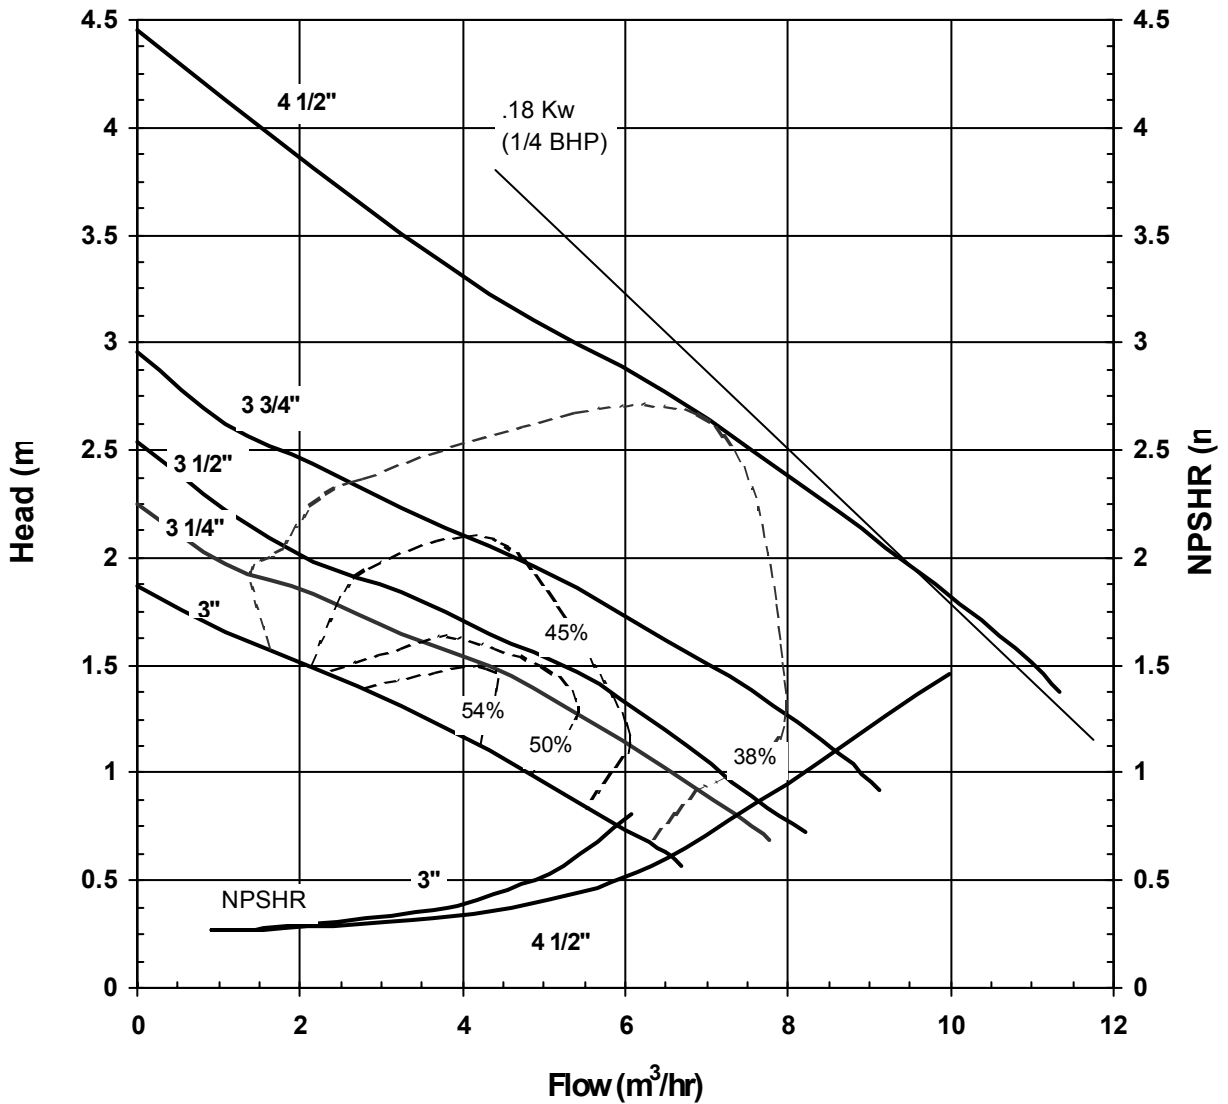

MODEL AC5RTS
1450 rpm, 50 Hz
Suction: 1 1/2"
Discharge: 1 1/4"

3024 REV 0
12/08/00