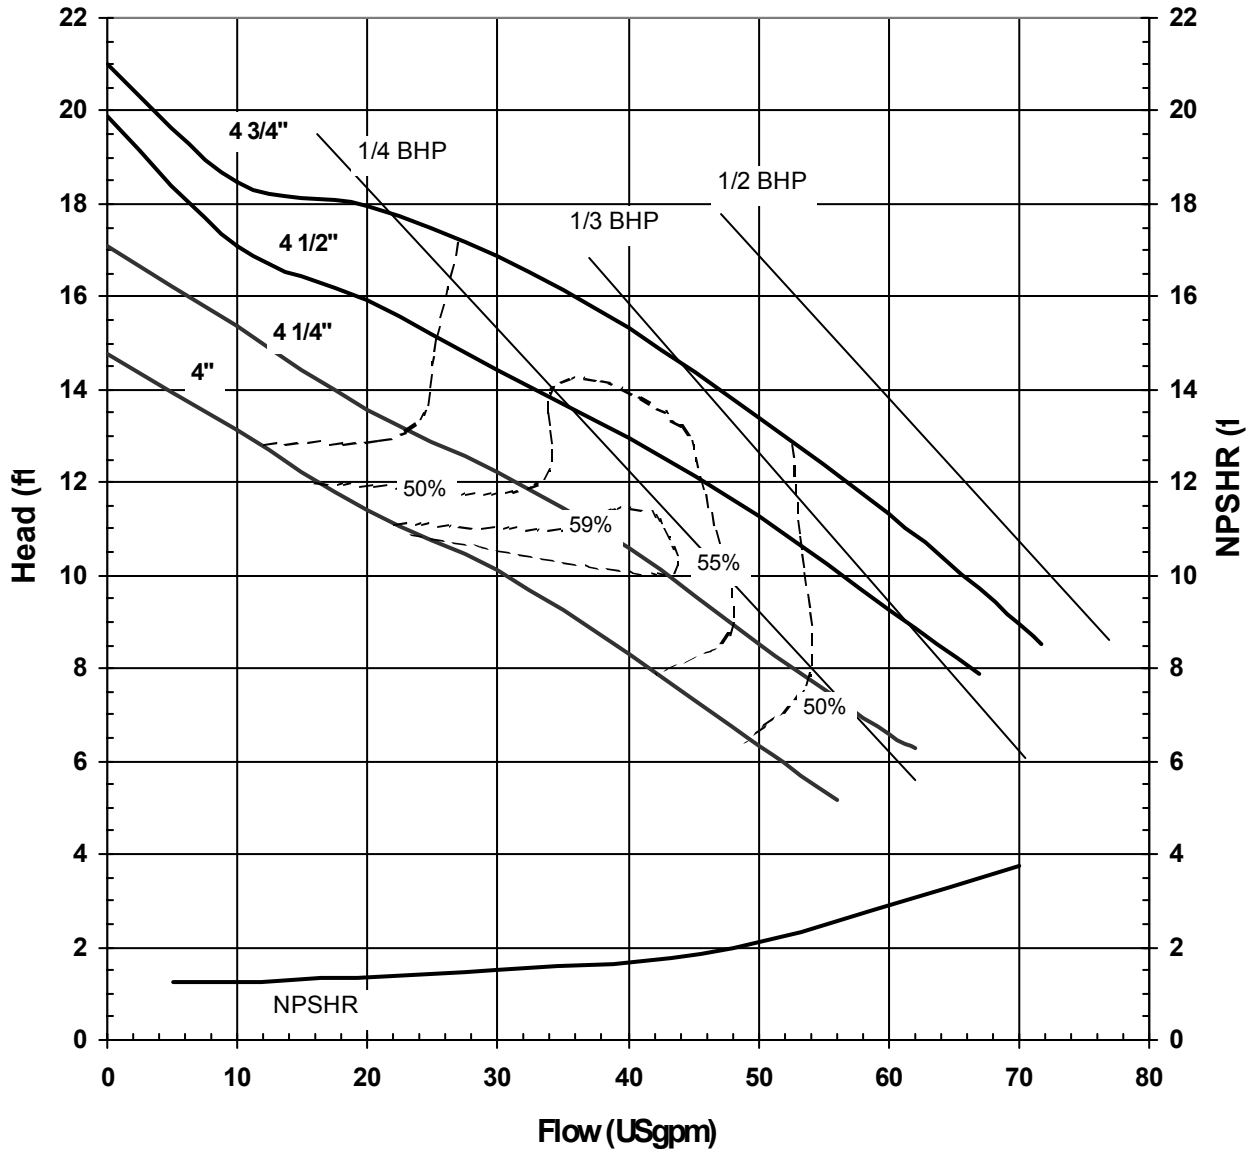

**MODEL AC5STS
1725 rpm, 60 Hz
Suction: 2"
Discharge: 1 1/2"**

3014 REV 0
12/08/00