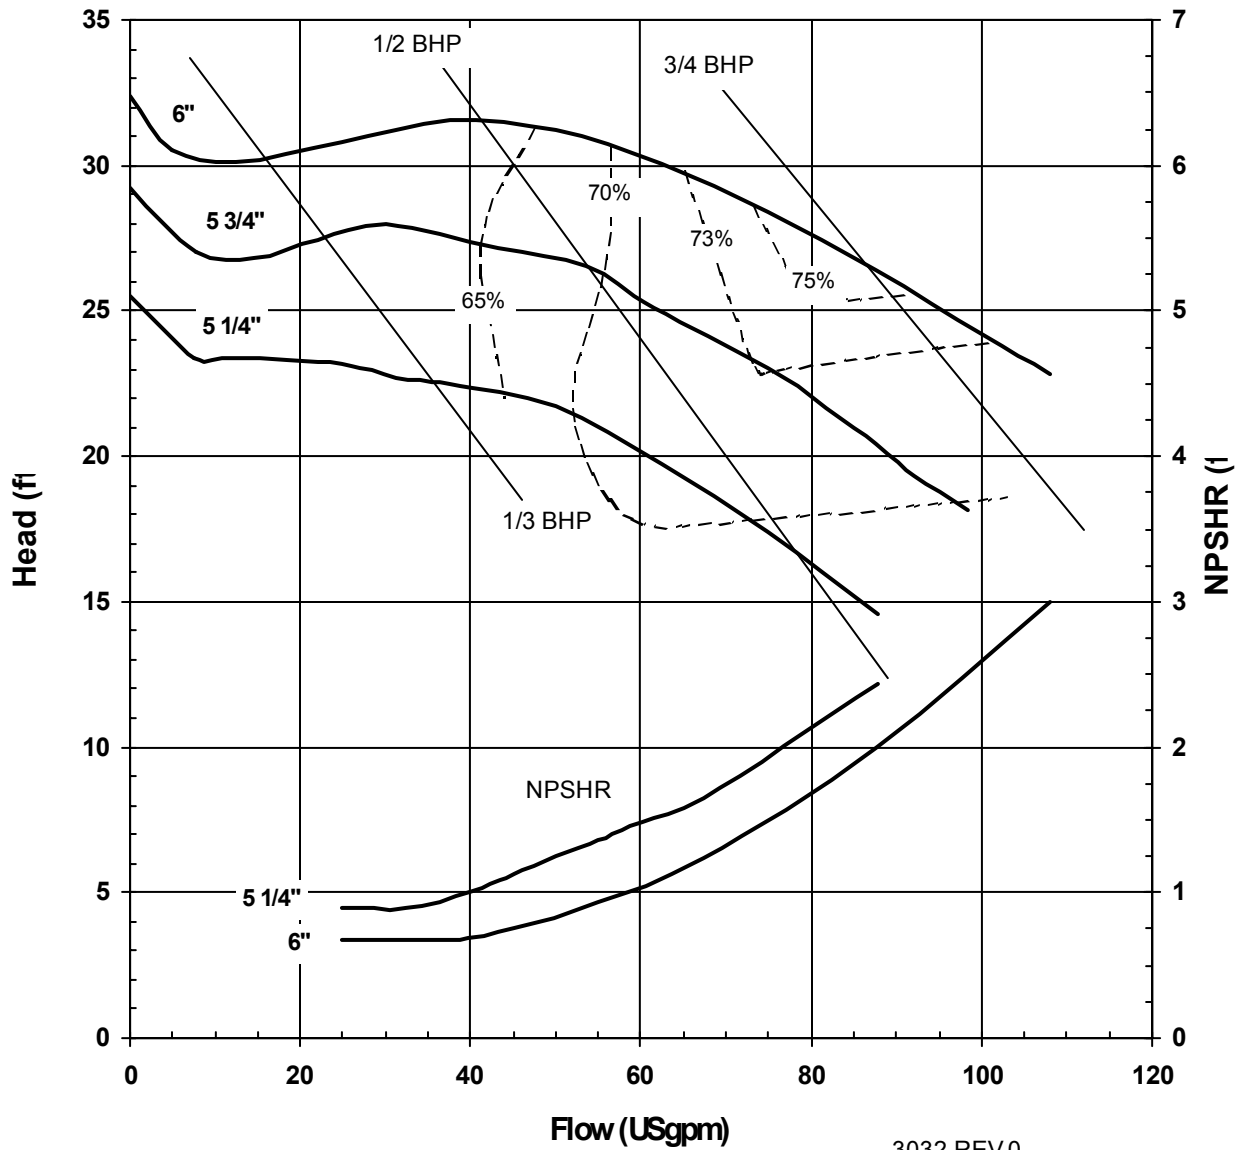

MODEL AC6SJS
1725 rpm, 60 Hz
Suction: 2"
Discharge: 1 1/2"

3032 REV 0
12/08/00