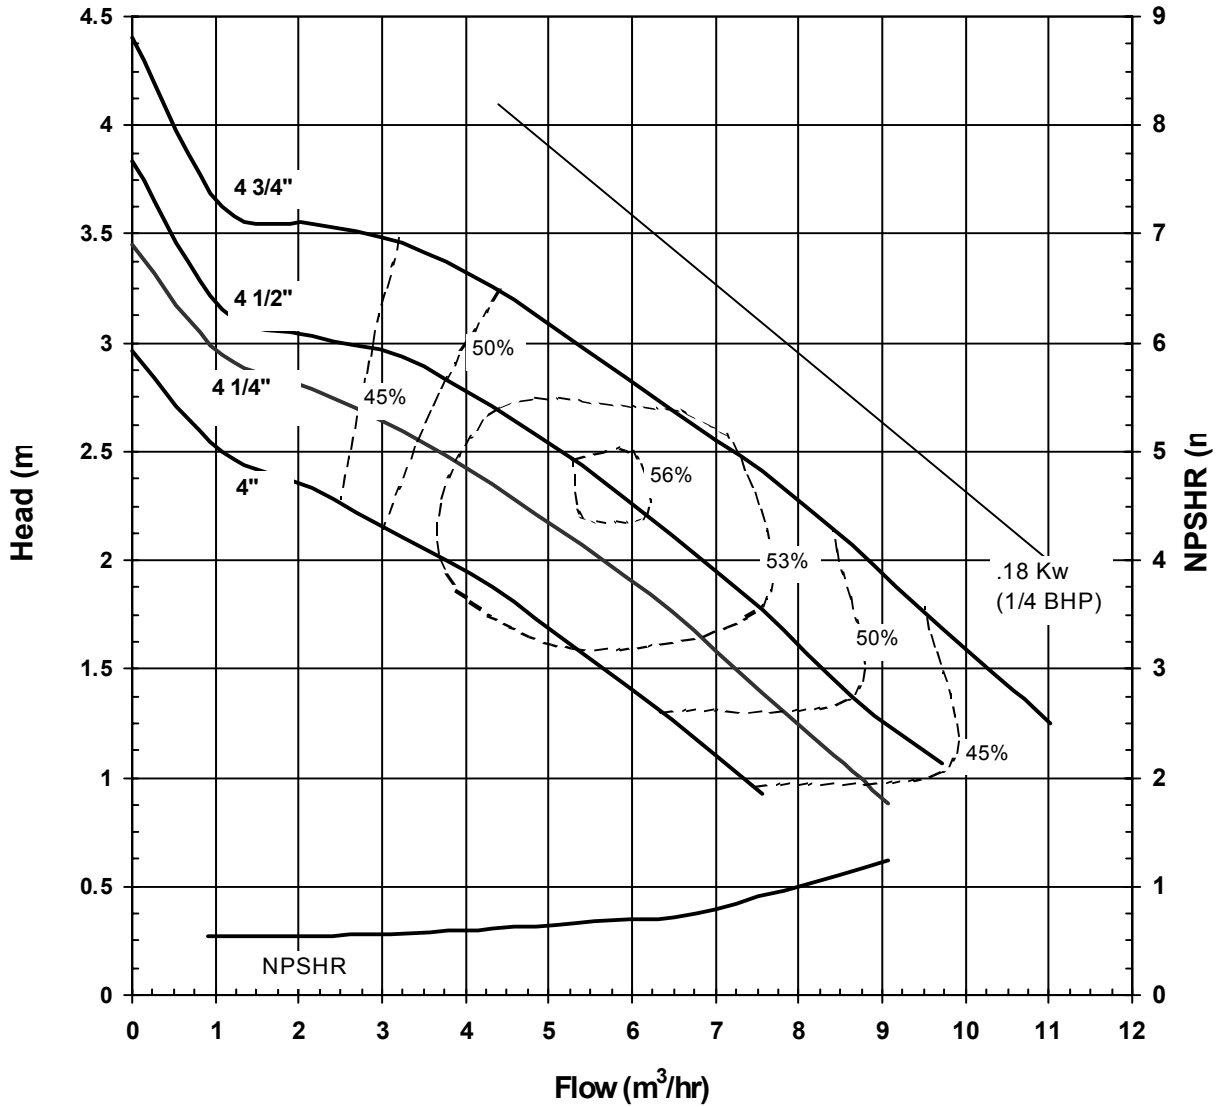

MODEL AC5STS
1450 rpm, 50 Hz
Suction: 1 1/2"
Discharge: 1 1/4"

3012 REV 0
12/08/00