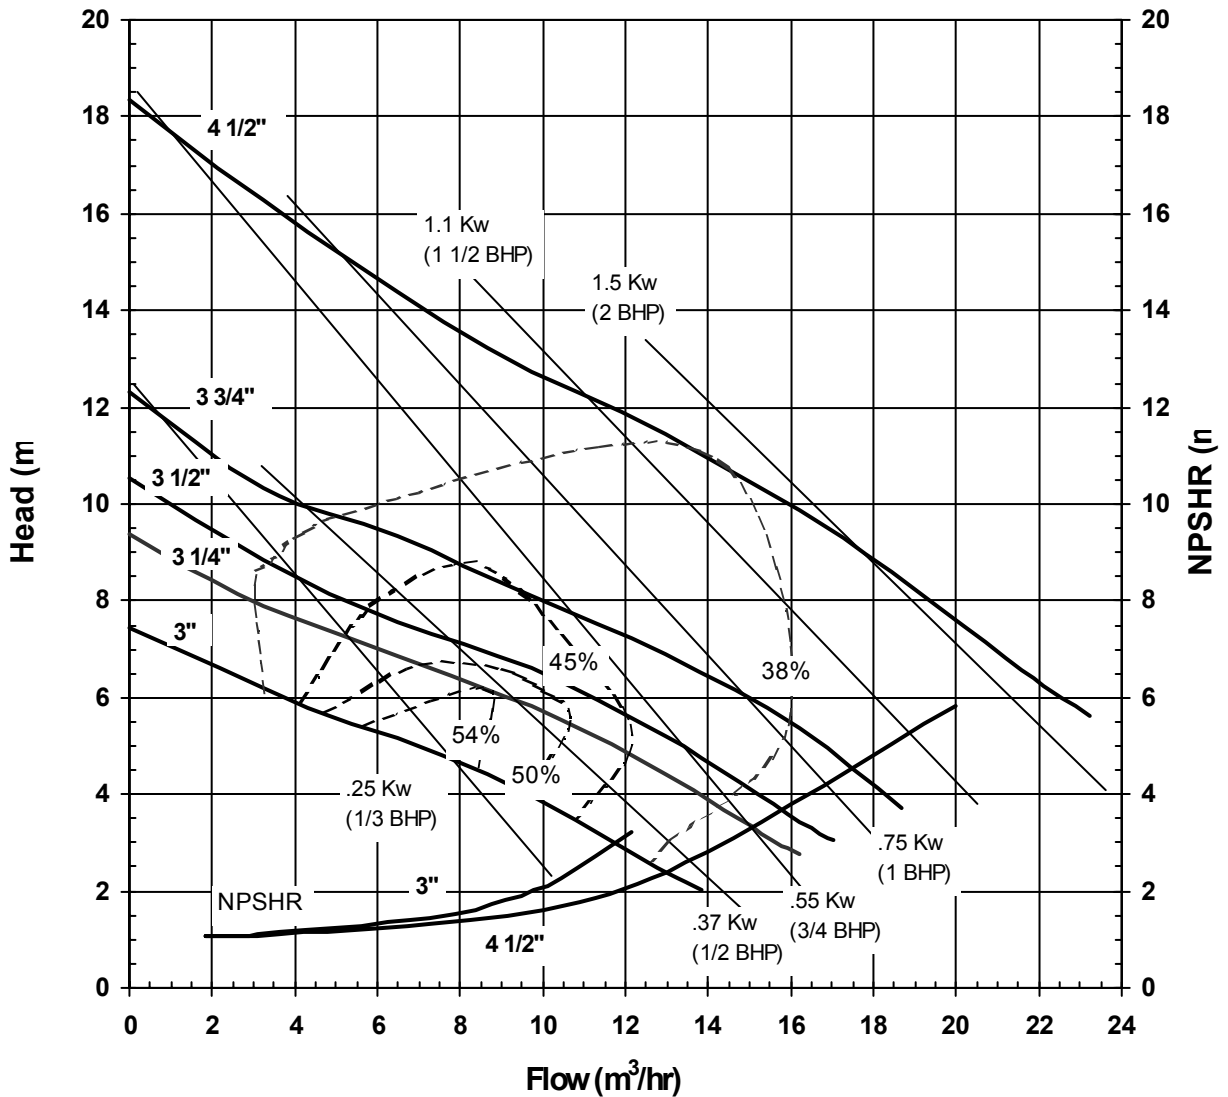

MODEL AC5RTS
3450 rpm, 60 Hz
Suction: 1 1/2"
Discharge: 1 1/4"

3021 REV/0
 12/08/00

MODEL AC5RTS
1725 rpm, 60 Hz
Suction: 1 1/2"
Discharge: 1 1/4"

3022 REV 0
 12/08/00

MODEL AC5RTS
2900 rpm, 50 Hz
Suction: 1 1/2"
Discharge: 1 1/4"