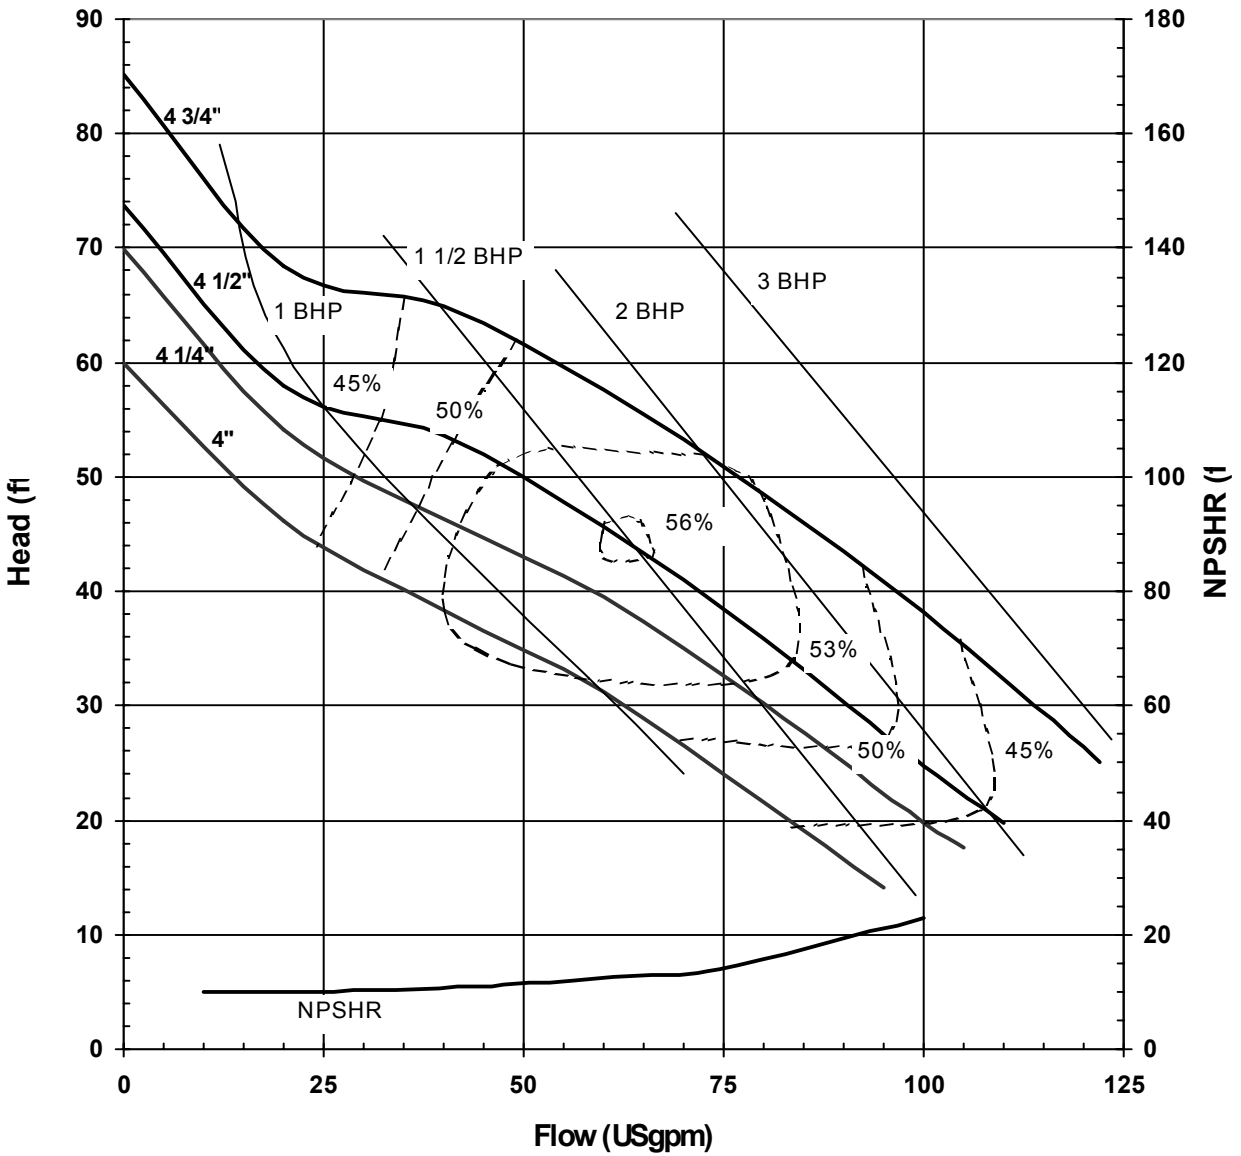

MODEL AC5STS
3450 rpm, 60 Hz
Suction: 1 1/2"
Discharge: 1 1/4"

3009 REV 0
12/08/00