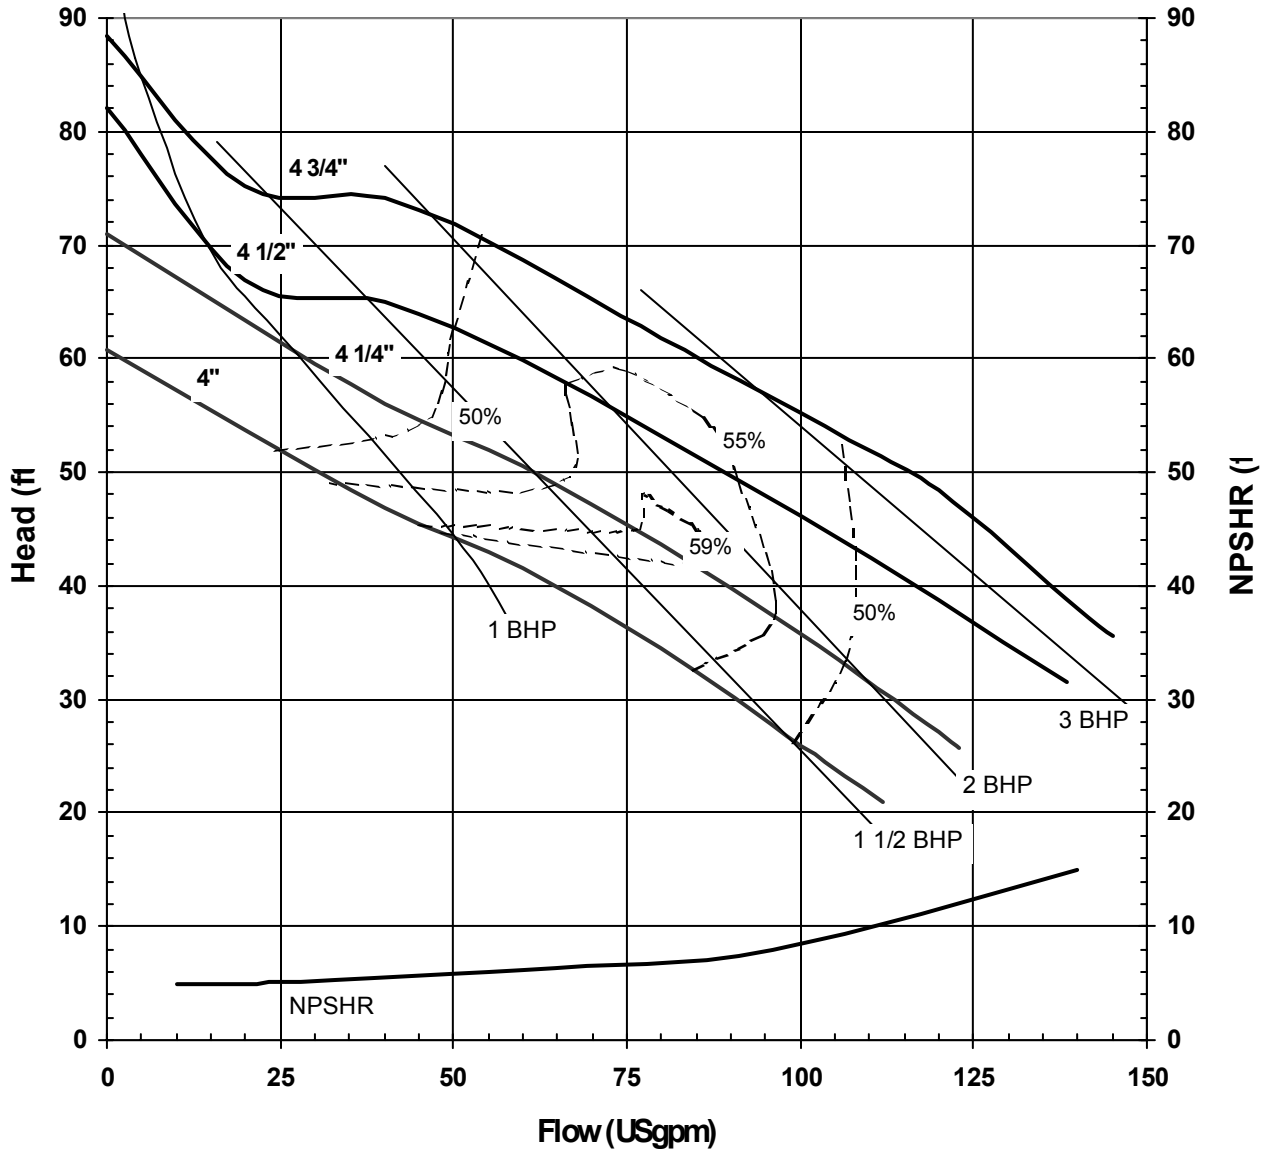

3010 REV 0
12/08/00

MODEL AC5STS
2900 rpm, 50 Hz
Suction: 1 1/2"
Discharge: 1 1/4"

3011 REV 0
12/08/00

MODEL AC5STS
1450 rpm, 50 Hz
Suction: 1 1/2"
Discharge: 1 1/4"

3012 REV 0
12/08/00

**MODEL AC5STS
3450 rpm, 60 Hz
Suction: 2"
Discharge: 1 1/2"**