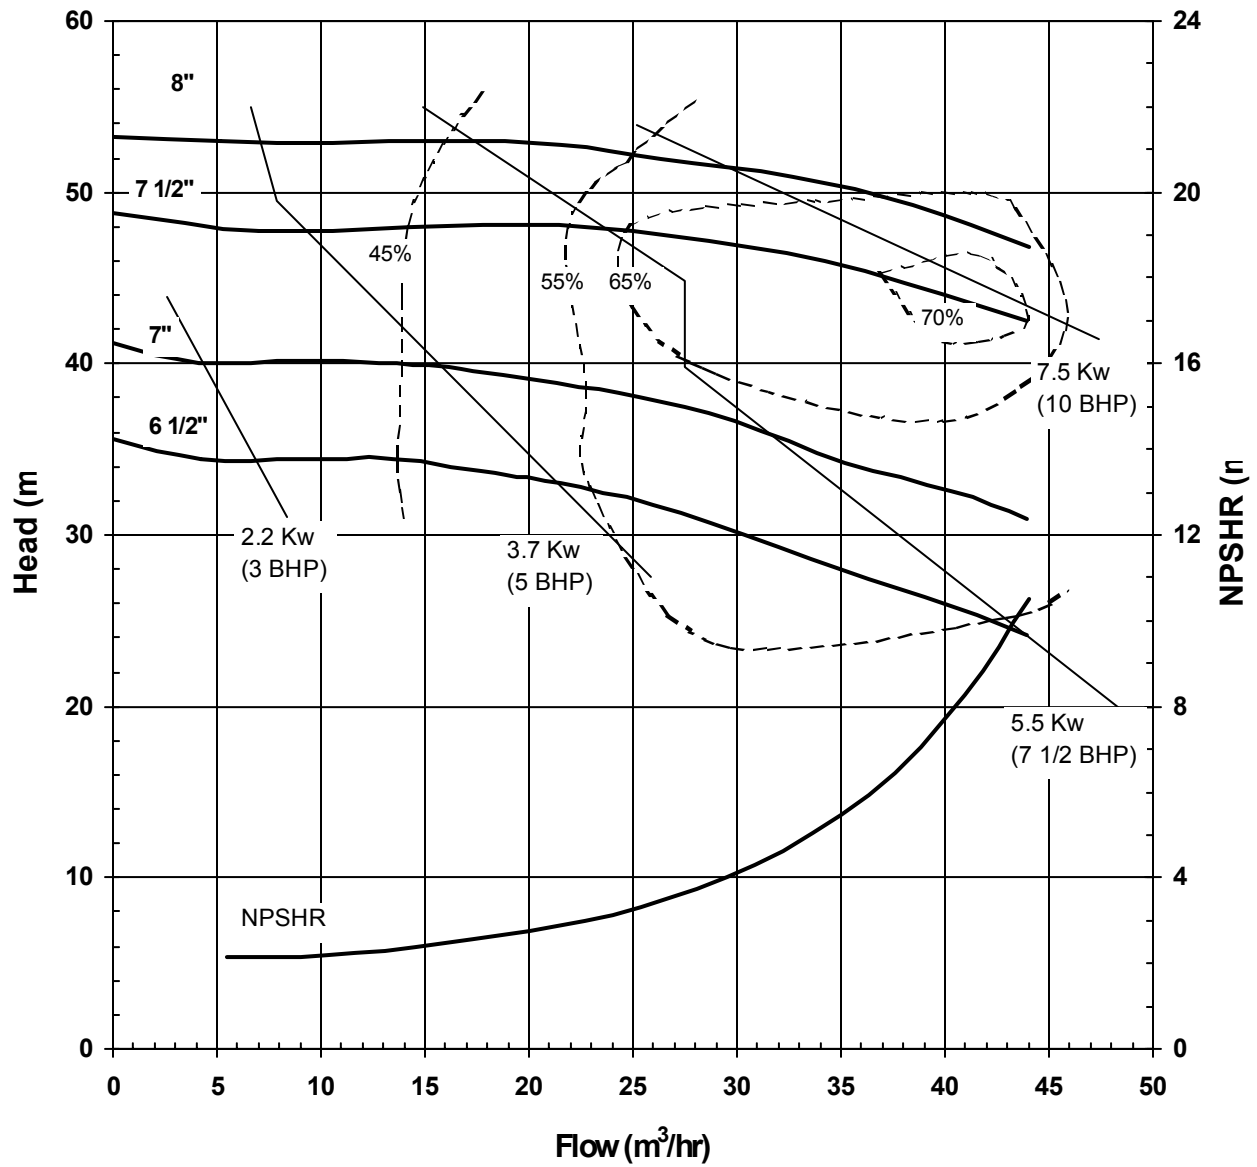

MODEL AC8SJS
3450 rpm, 60 Hz
Suction: 2"
Discharge: 1 1/2"

3037 REV 0
12/08/00

**MODEL AC8SJS
1725 rpm, 60 Hz
Suction: 2"
Discharge: 1 1/2"**

3038 REV 0
12/08/00

MODEL AC8SJS
2900 rpm, 50 Hz
Suction: 2"
Discharge: 1 1/2"