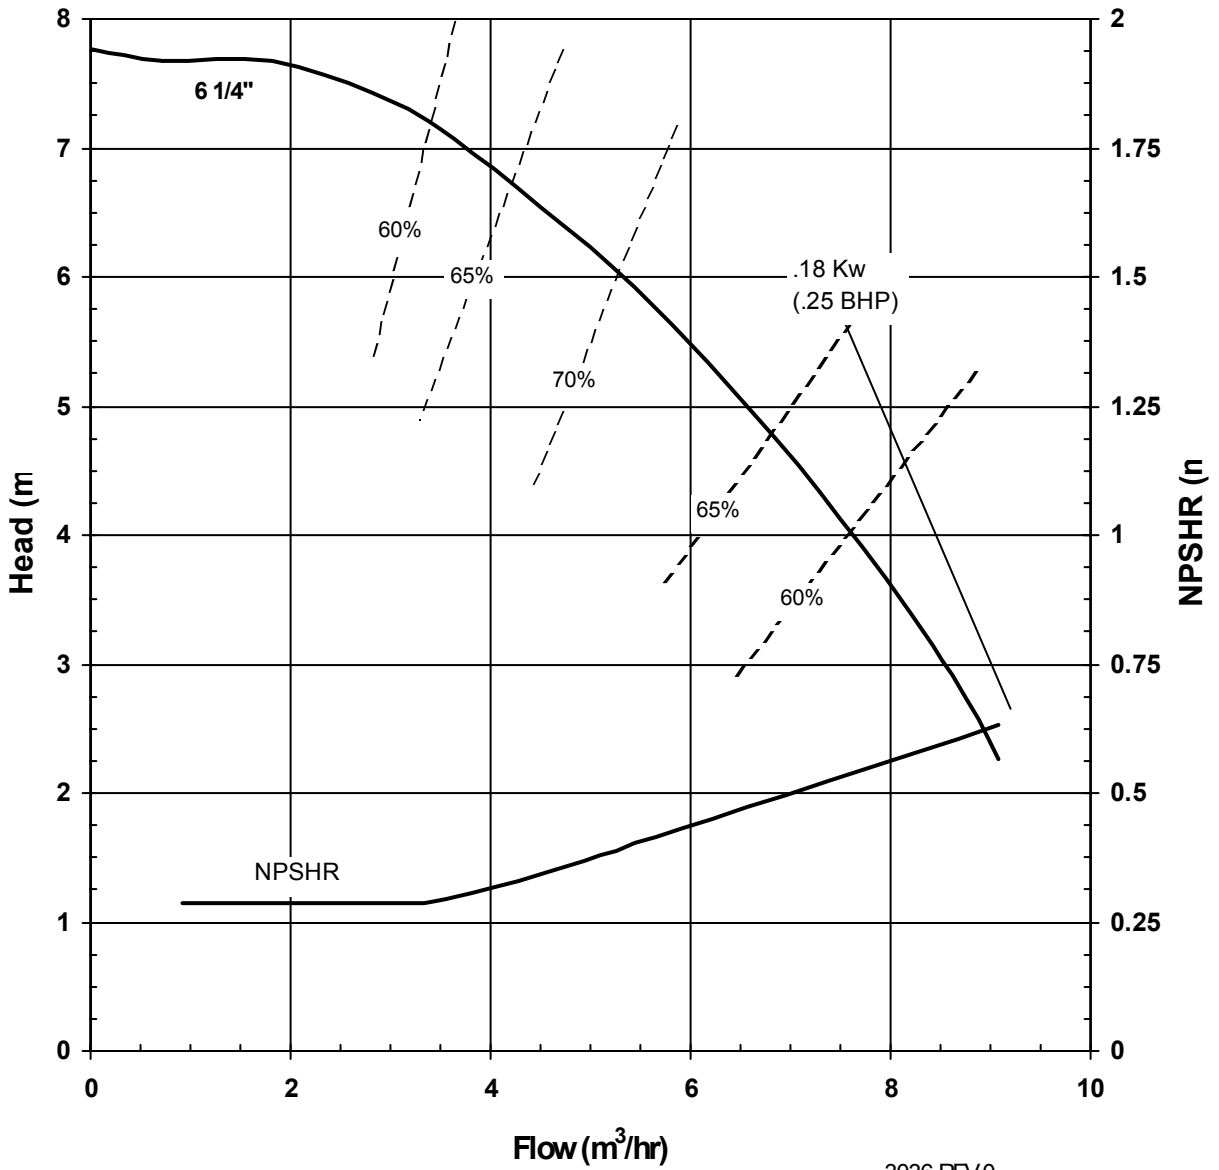

Suction: 1 1/4"

Discharge: 3/4"

3035 REV 0
12/08/00

MODEL AC6HJS

1450 rpm, 50 Hz

Suction: 1 1/4"

Discharge: 3/4"

3036 REV 0
12/08/00