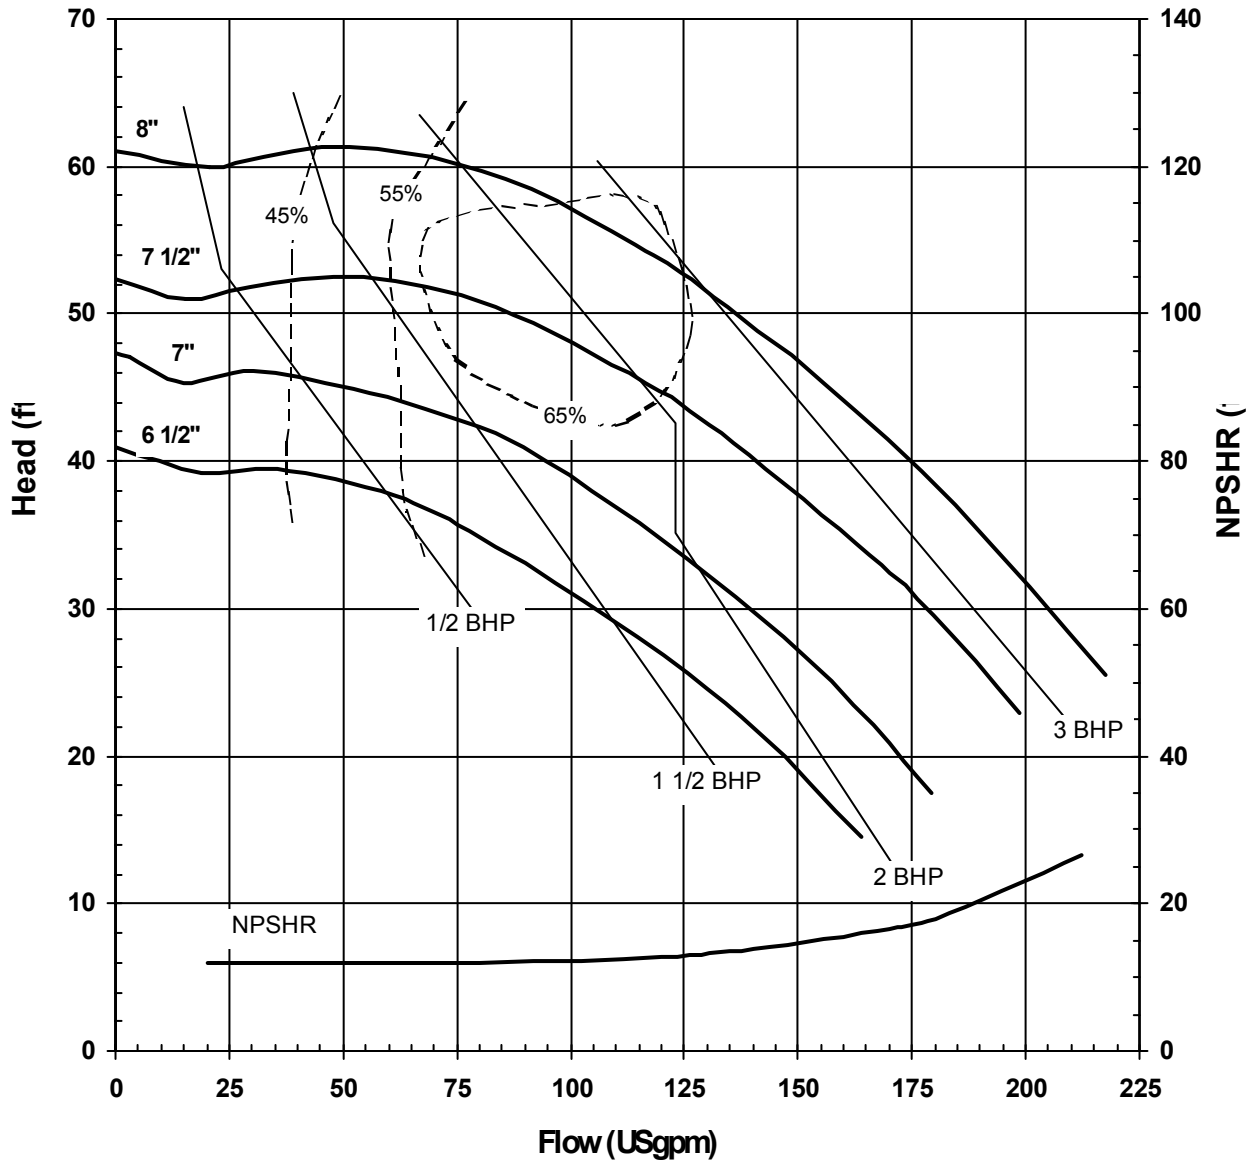

**MODEL AC8SJS
1725 rpm, 60 Hz
Suction: 2"
Discharge: 1 1/2"**

3038 REV 0
12/08/00