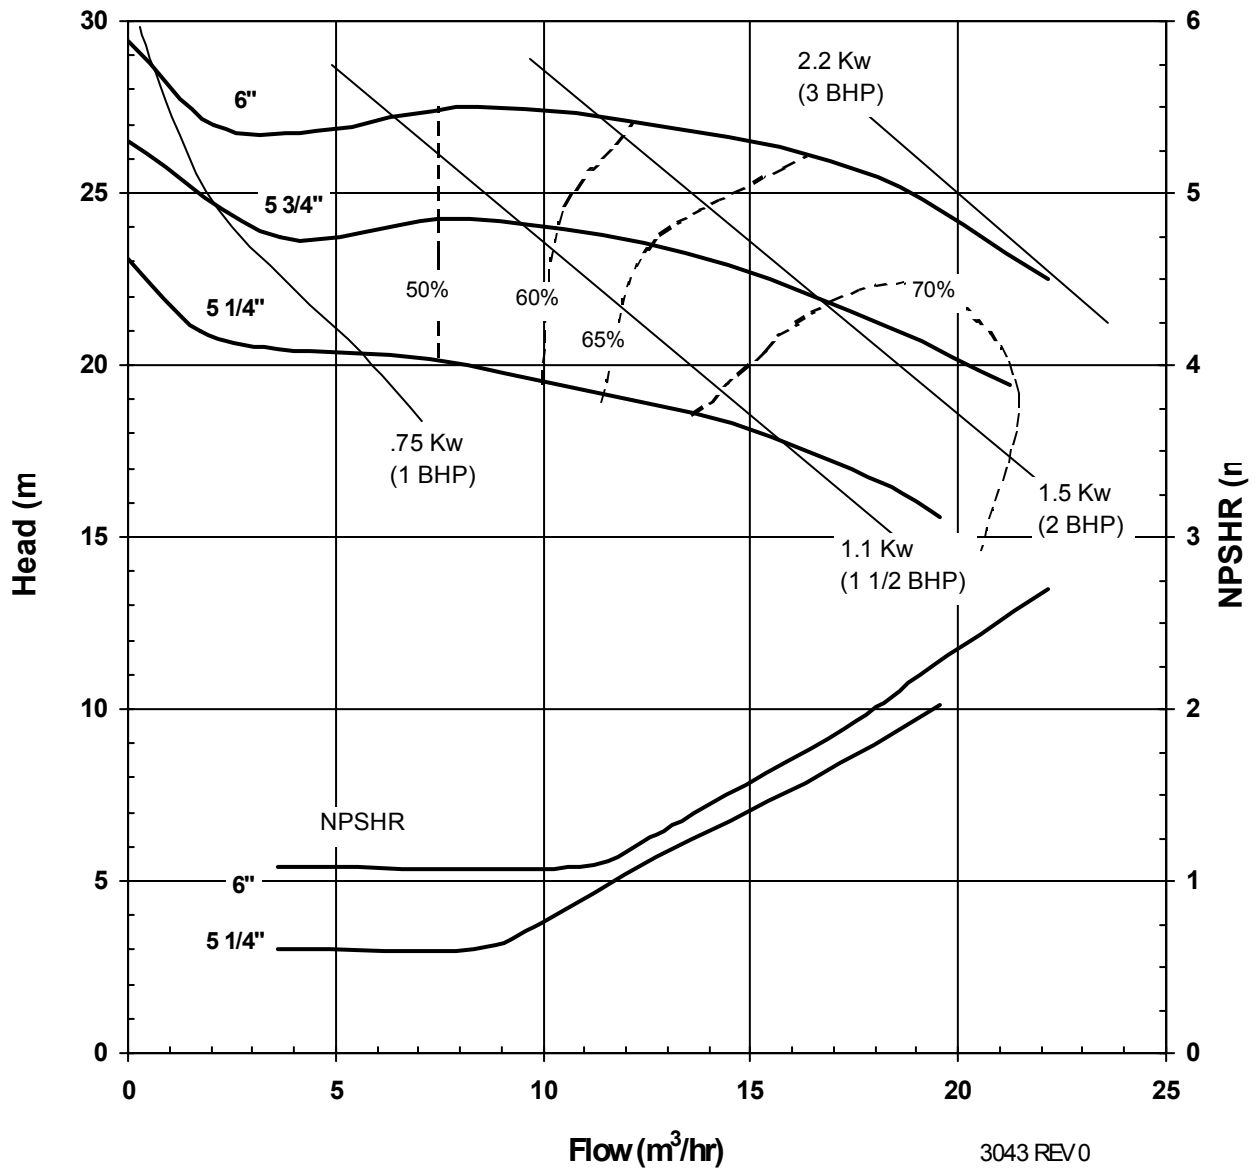

MODEL AC6SJS
2900 rpm, 50 Hz
Suction: 1 1/2"
Discharge: 1 1/4"

3043 REV 0
12/13/00