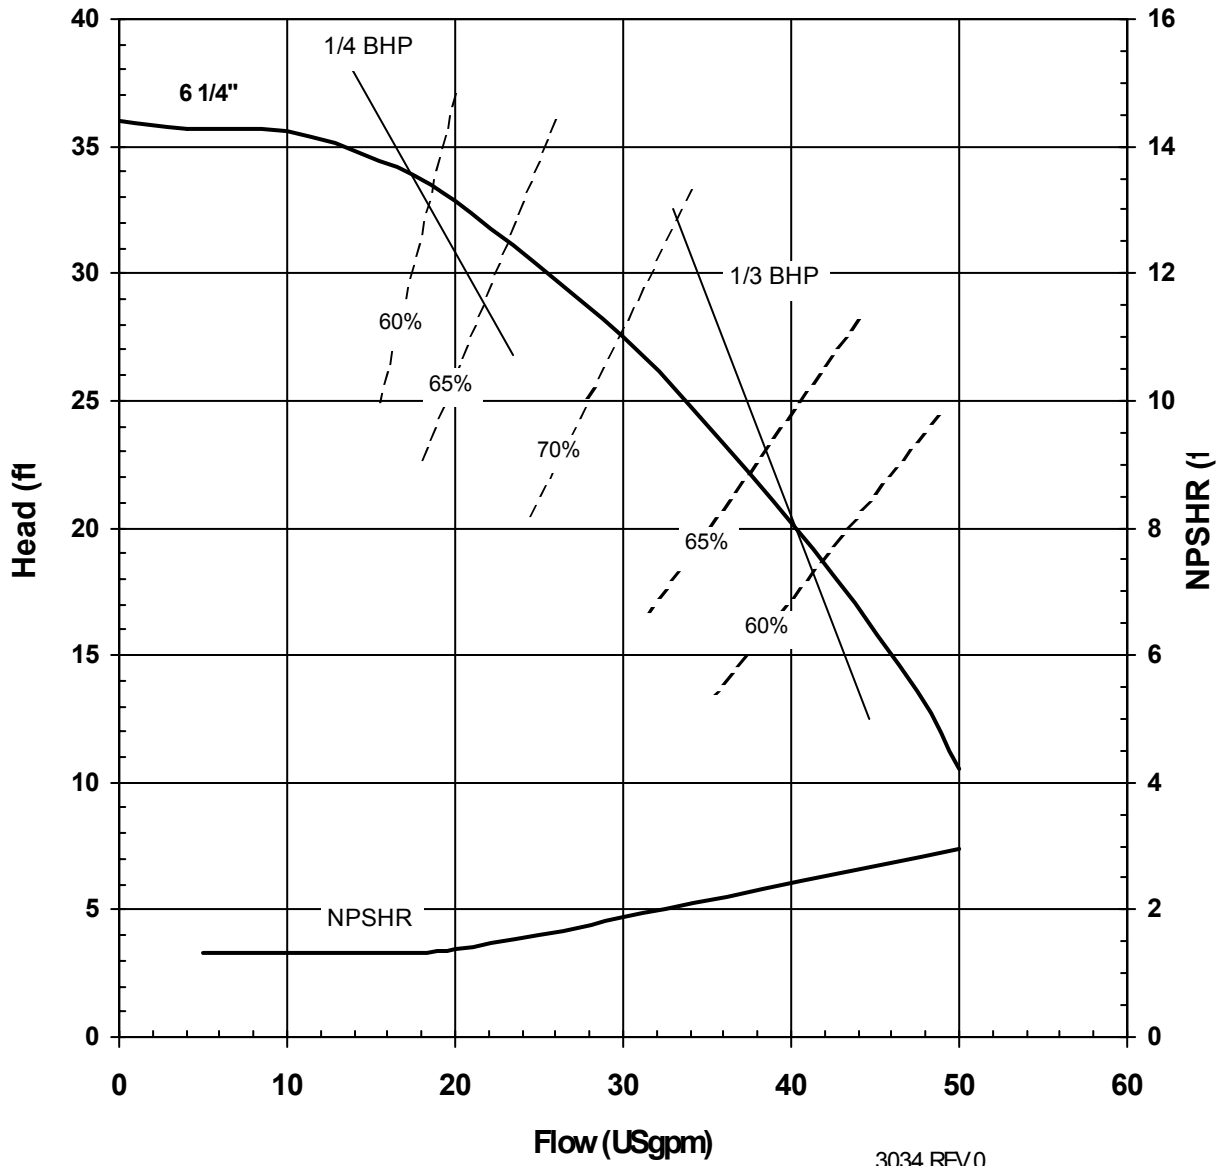

3046 REV 0
12/13/00

MODEL AC6HJS
3450 rpm, 60 Hz
Suction: 1 1/4"
Discharge: 3/4"

3033 REV 0
12/08/00

MODEL AC6HJS
1725 rpm, 60 Hz
Suction: 1 1/4"
Discharge: 3/4"

3034 REV 0
 12/08/00

MODEL AC6HJS

2900 rpm, 50 Hz