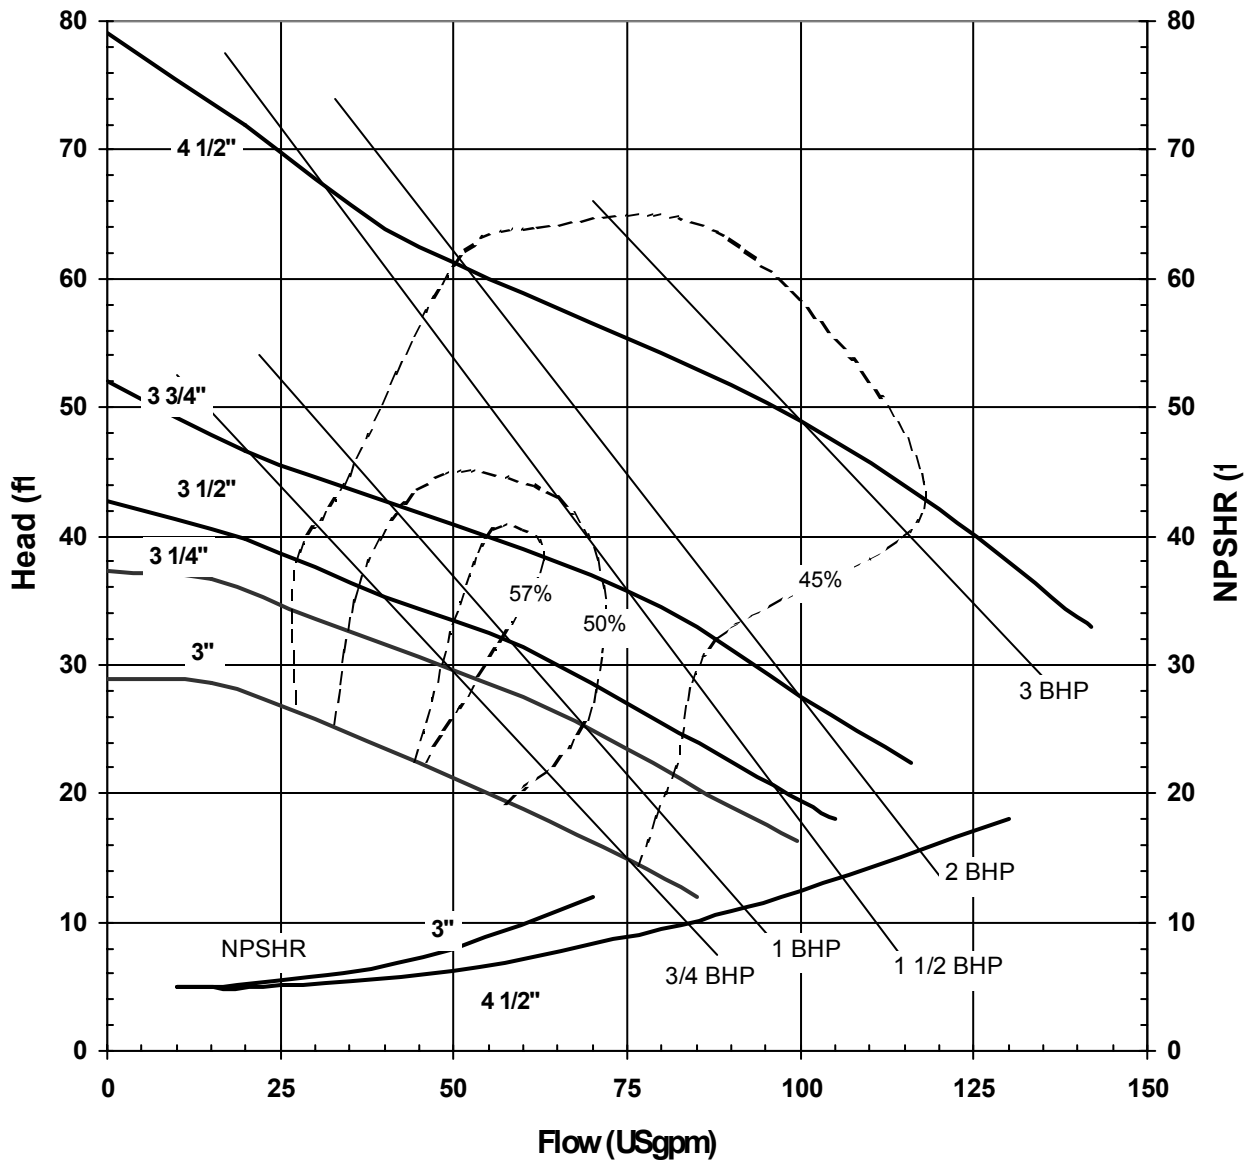

**MODEL AC5RTS
3450 rpm, 60 Hz
Suction: 2"
Discharge: 1 1/2"**

3025 REV 0
12/08/00