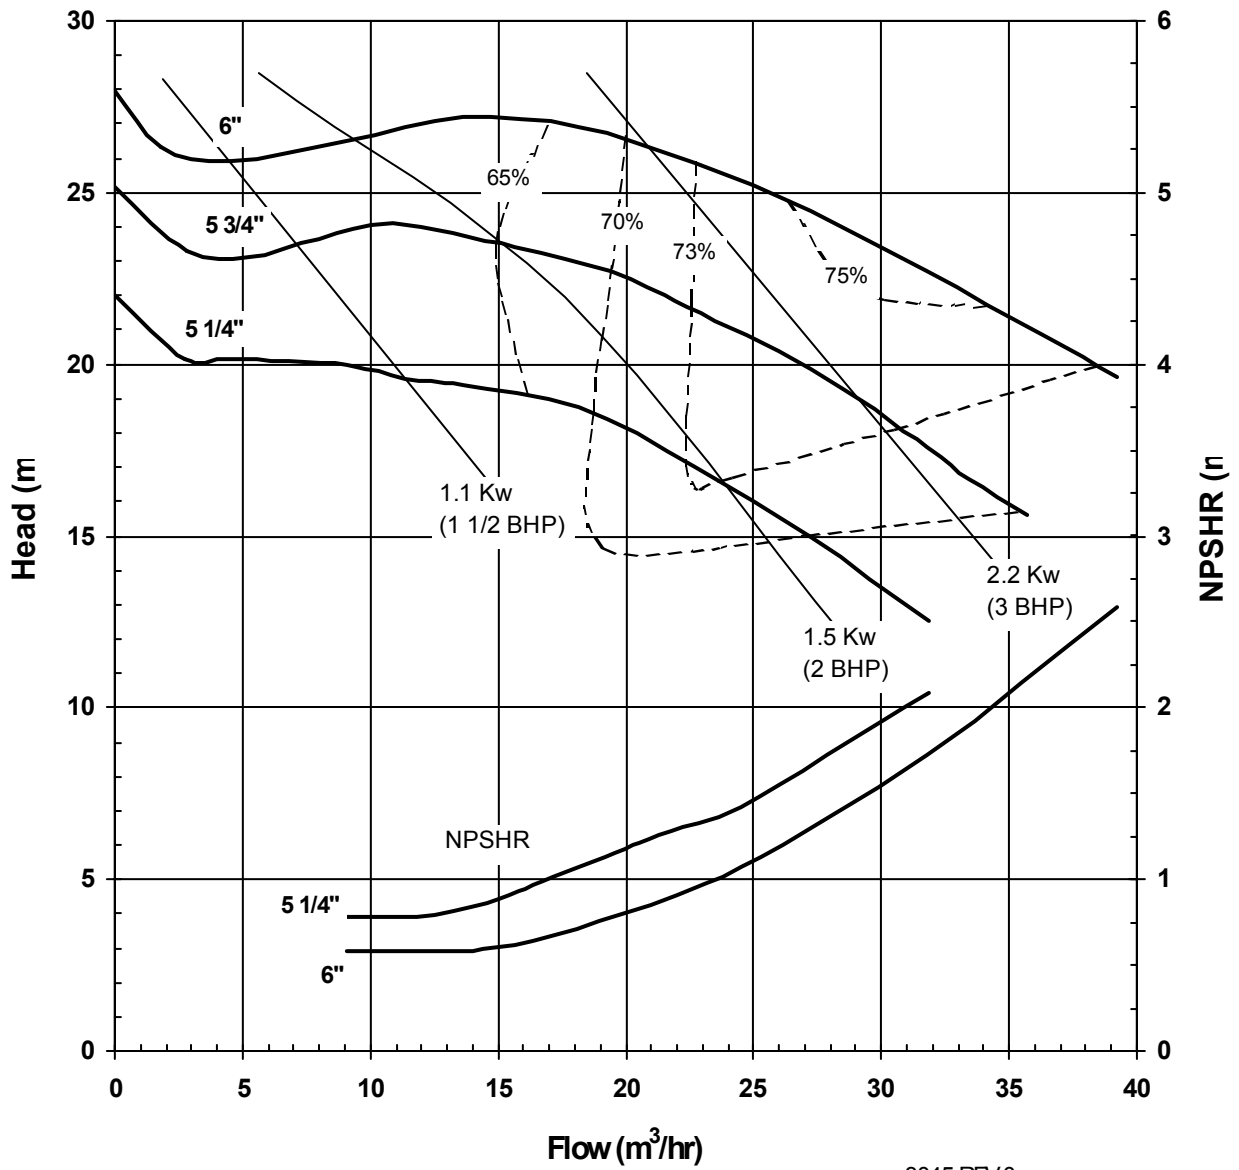

MODEL AC6SJS
2900 rpm, 50 Hz
Suction: 2"
Discharge: 1 1/2"

3045 REV 0
12/13/00