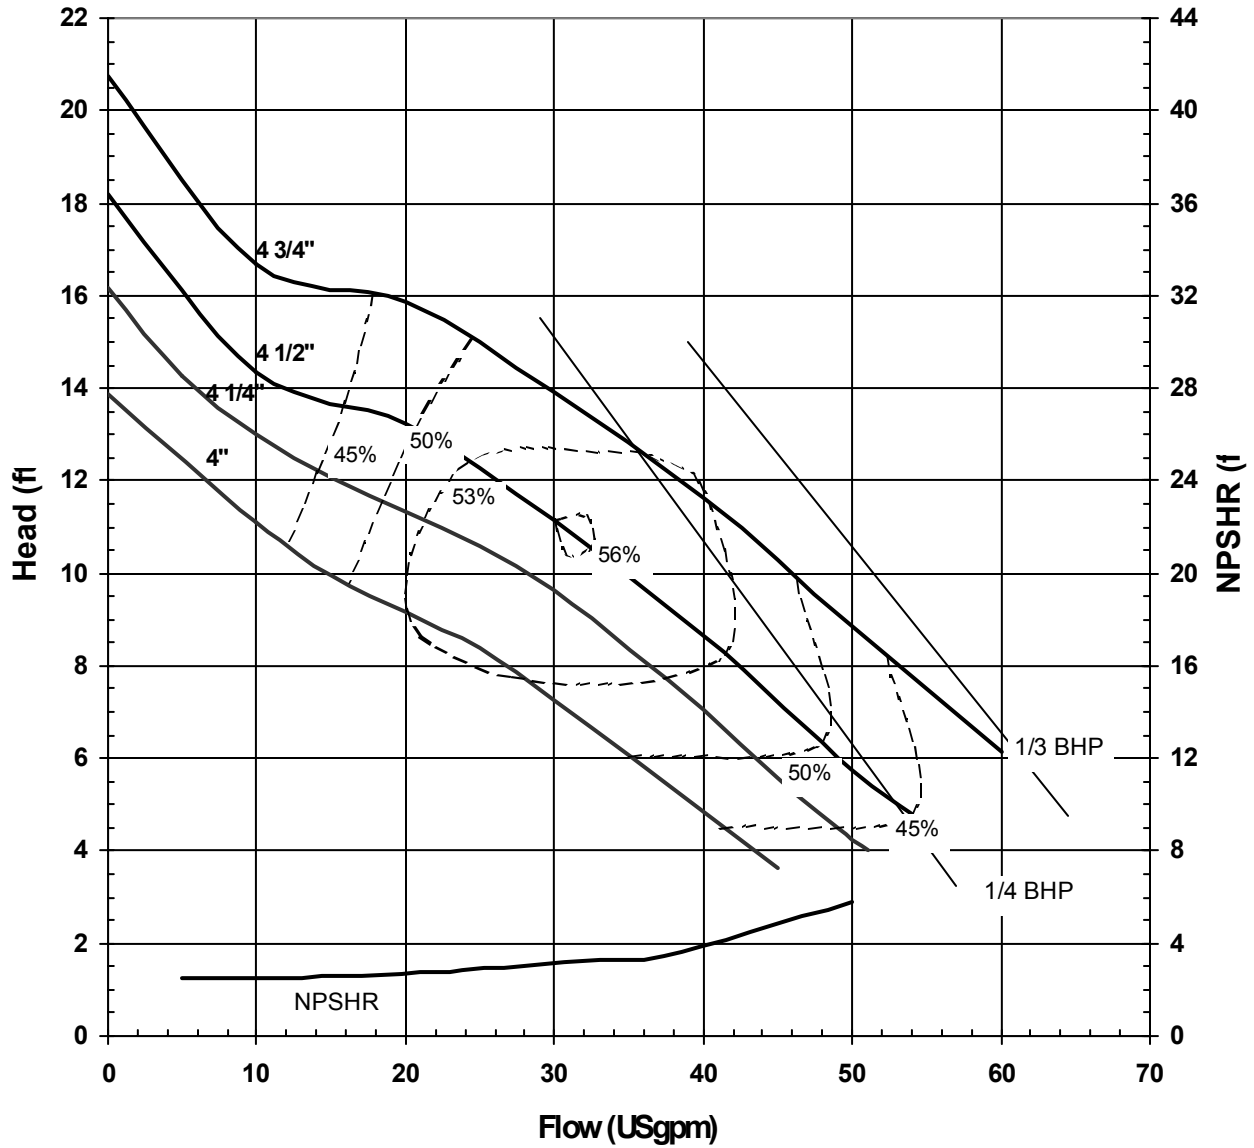

MODEL AC5STS
1450 rpm, 50 Hz
Suction: 1 1/4"
Discharge: 3/4"

3008 REV 0
12/08/00

MODEL AC5STS
3450 rpm, 60 Hz
Suction: 1 1/2"
Discharge: 1 1/4"

3009 REV 0
12/08/00

MODEL AC5STS
1725 rpm, 60 Hz
Suction: 1 1/2"
Discharge: 1 1/4"