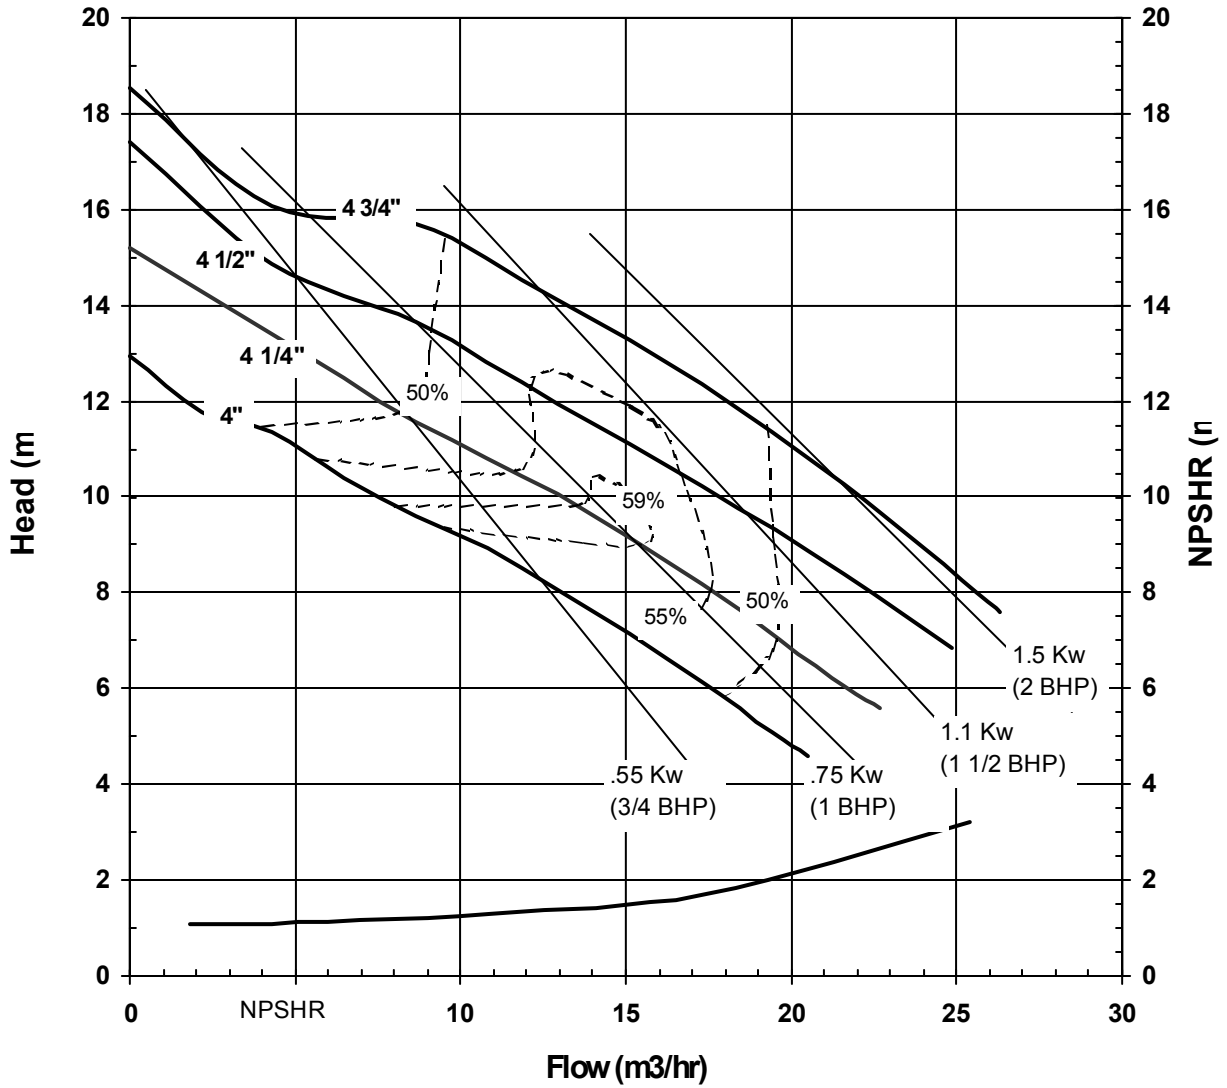

MODEL AC5STS
2900 rpm, 50 Hz
Suction: 2"
Discharge: 1 1/2"

3015 REV 0
12/08/00