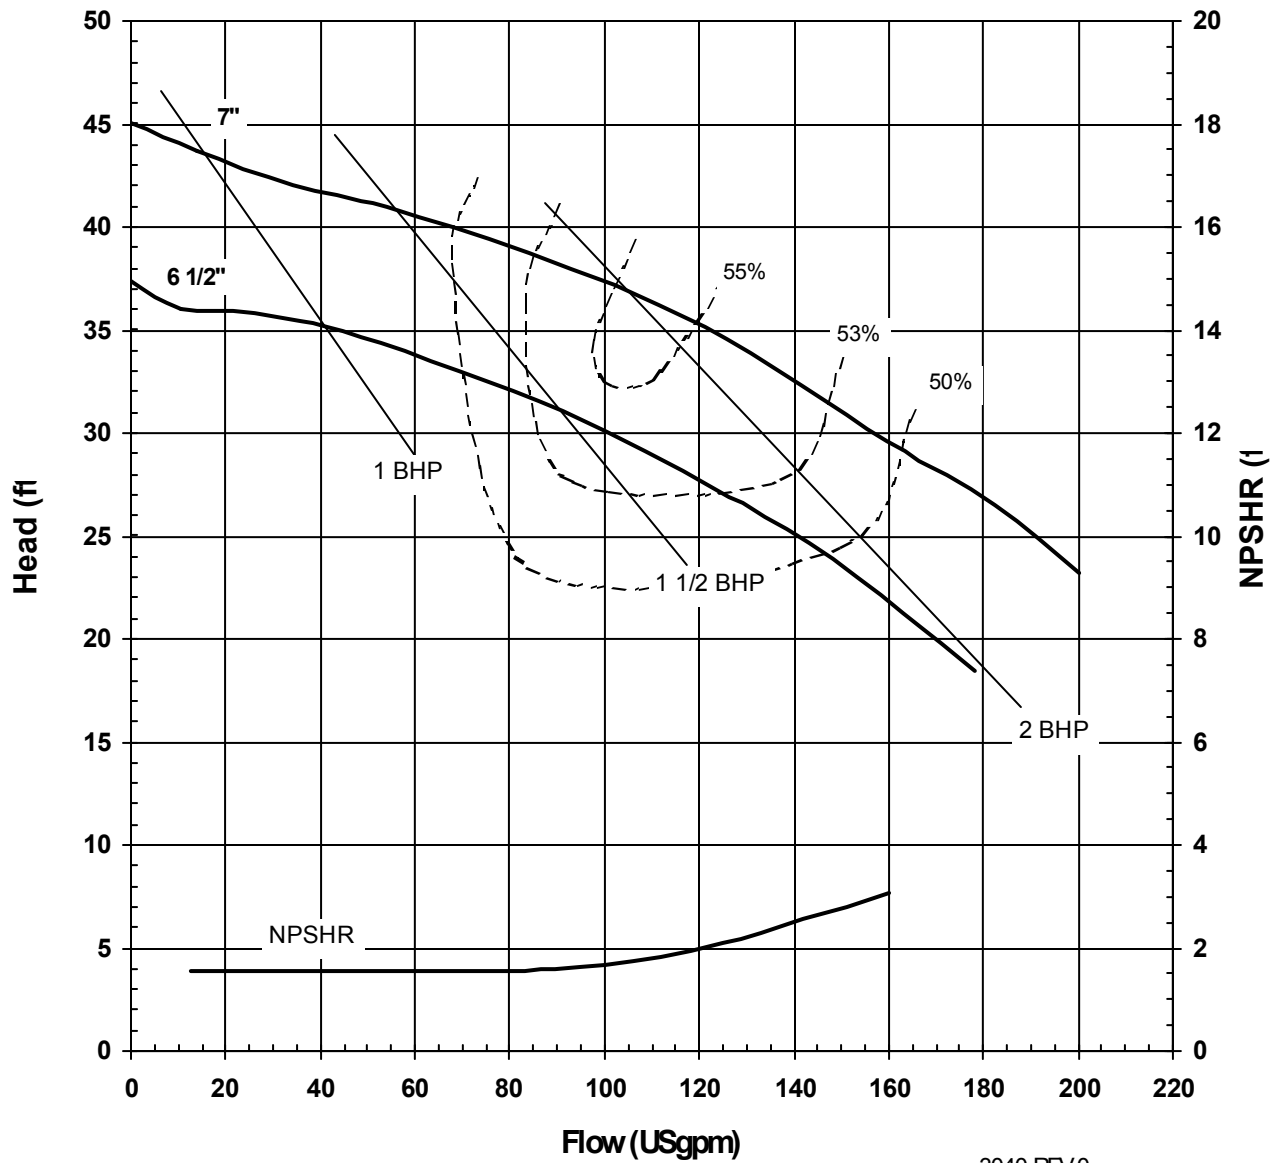

MODEL AC8SJS

1725 rpm, 60 Hz

Suction: 2 1/2"

Discharge: 2"

3040 REV 0
12/08/00