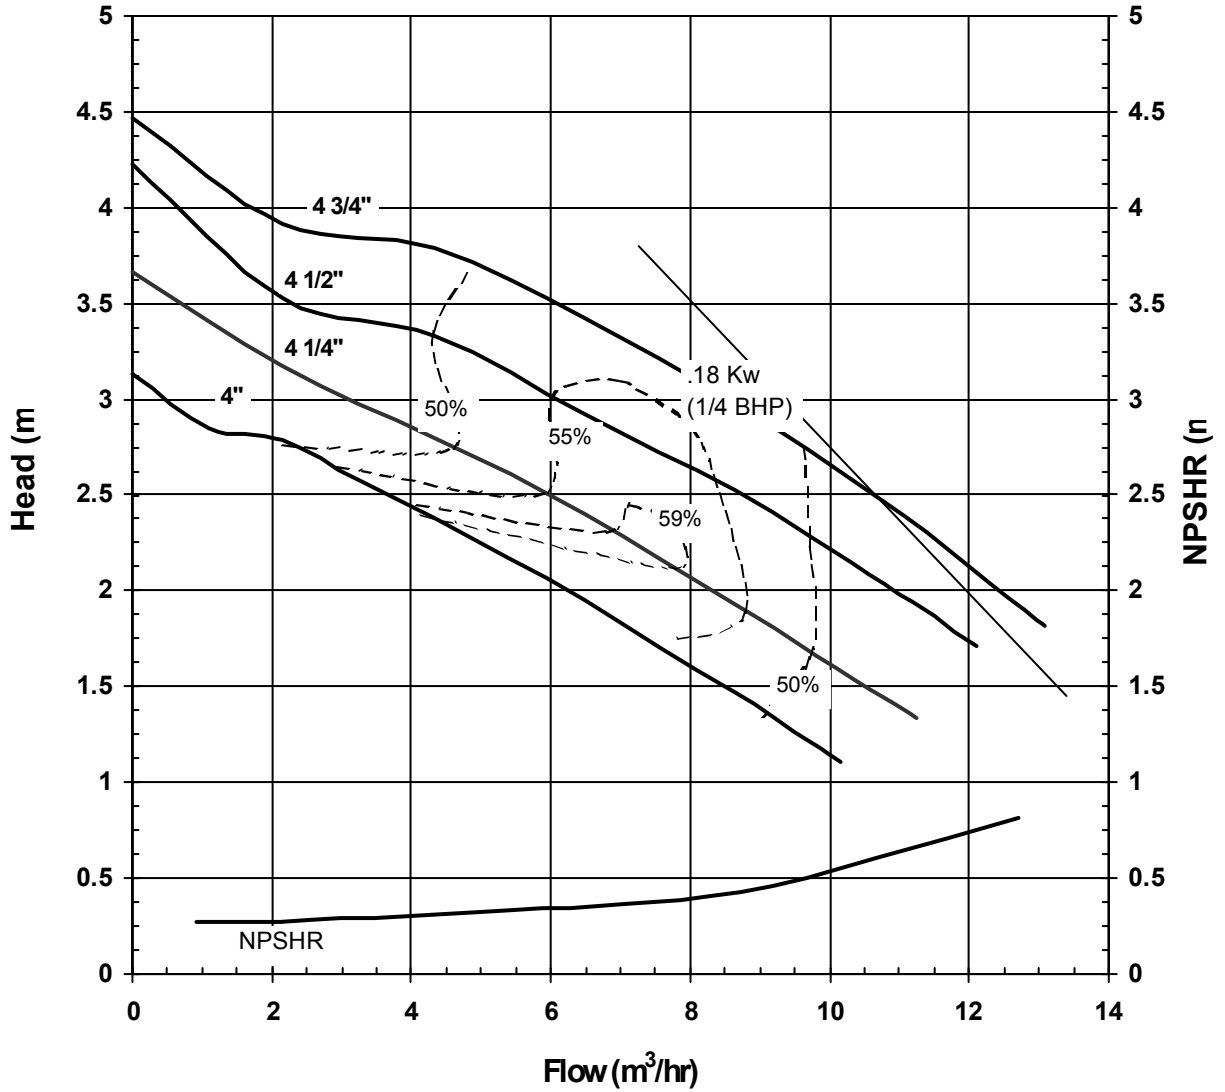

3013 REV 0
12/08/00

**MODEL AC5STS
1725 rpm, 60 Hz
Suction: 2"
Discharge: 1 1/2"**

3014 REV 0
12/08/00

MODEL AC5STS
2900 rpm, 50 Hz
Suction: 2"
Discharge: 1 1/2"

3015 REV 0
12/08/00

MODEL AC5STS
1450 rpm, 50 Hz
Suction: 2"
Discharge: 1 1/2"