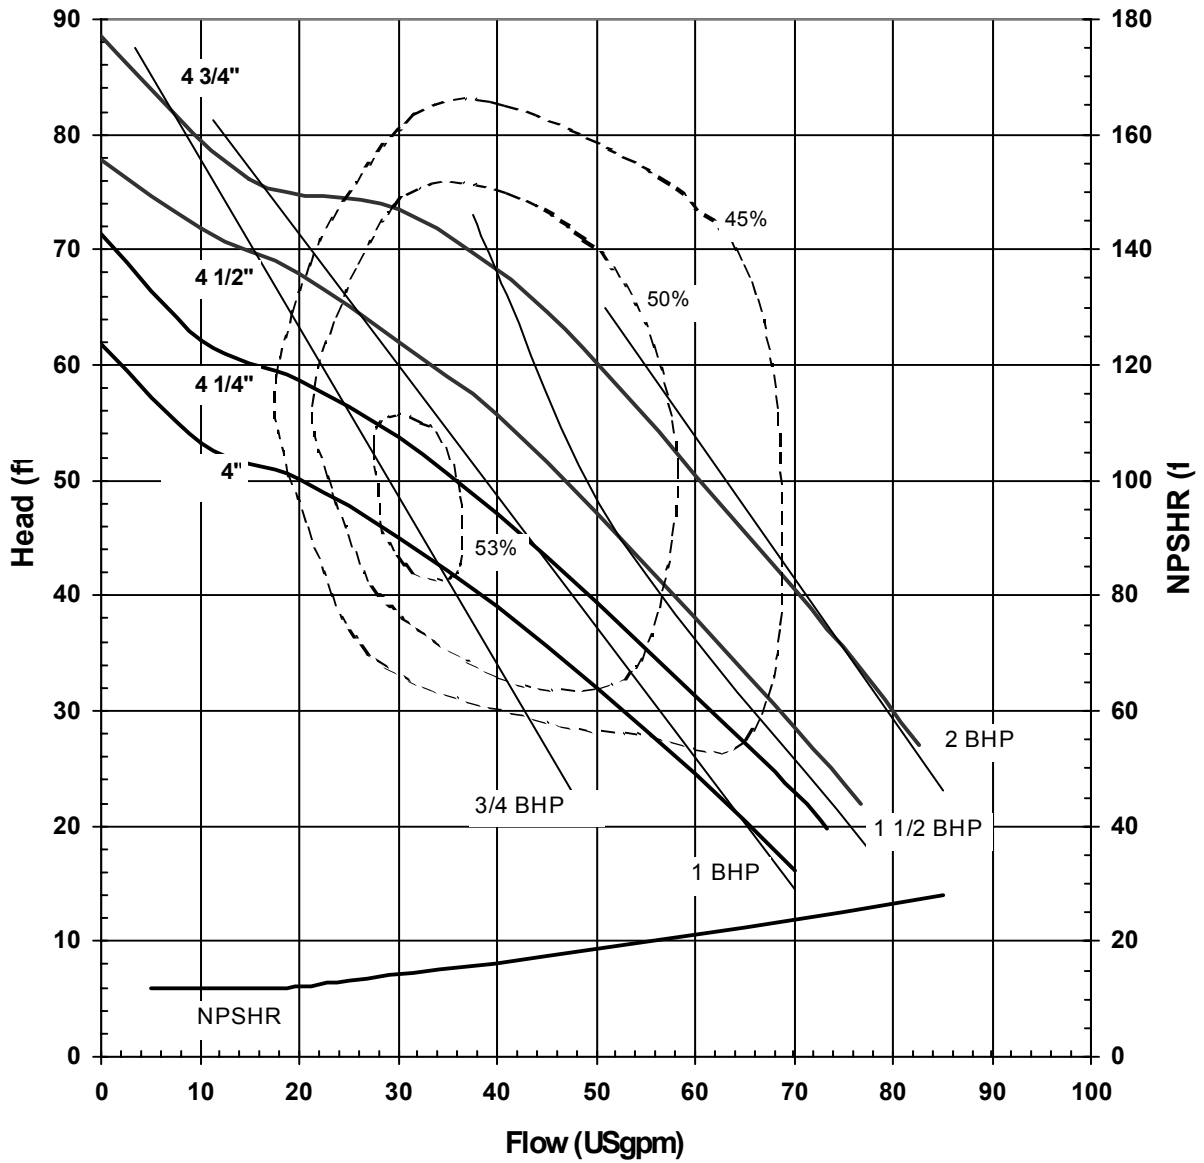

MODEL AC5STS

3450 rpm, 60 Hz

Suction: 1 1/4"

Discharge: 3/4"

3005 REV 0
12/08/00