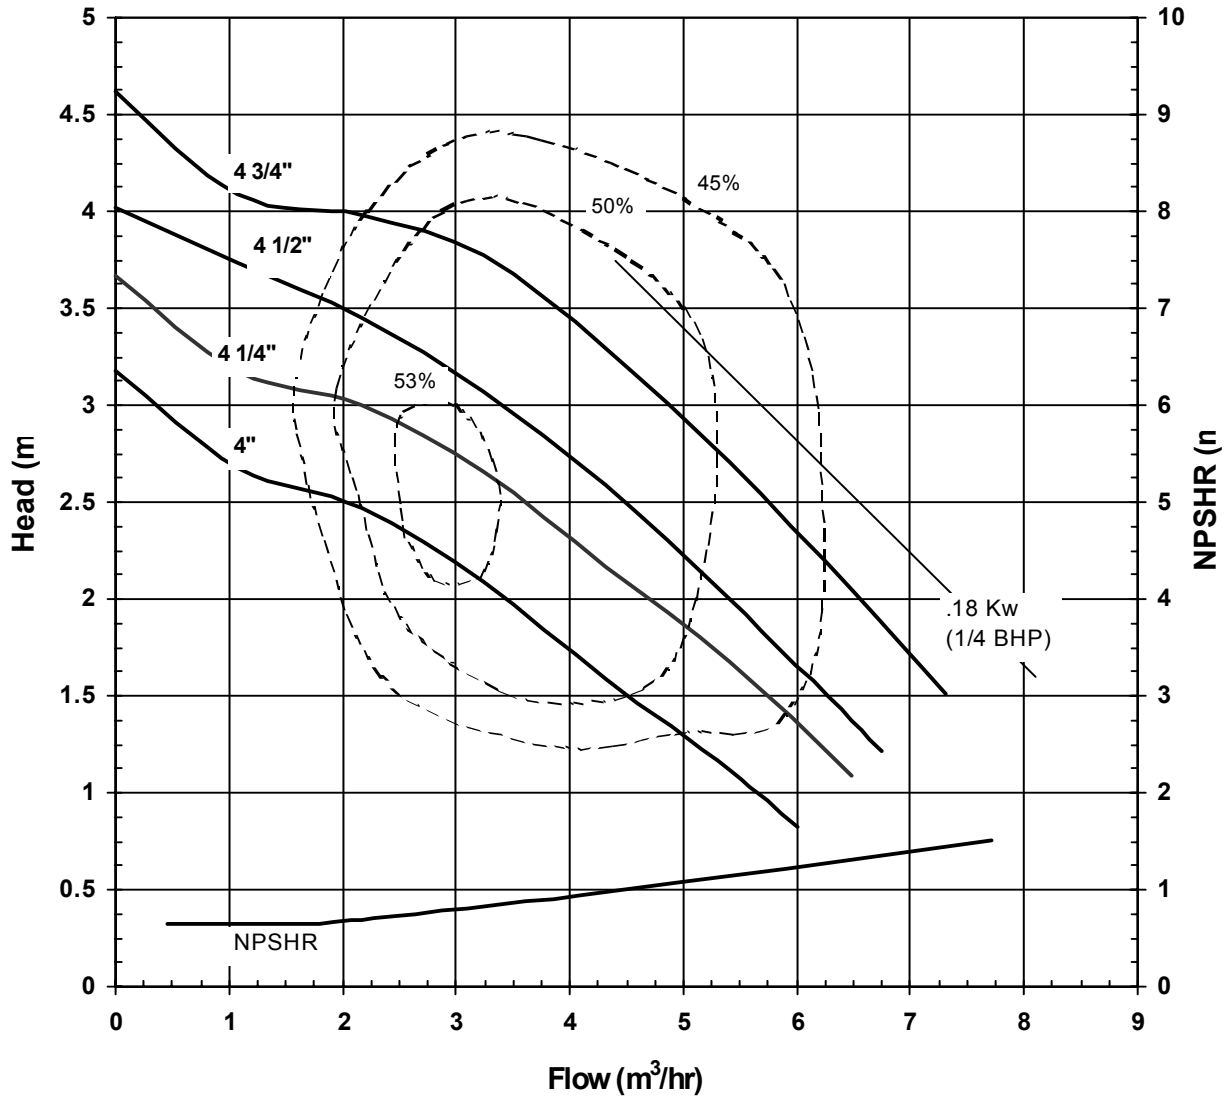

MODEL AC5STS
1450 rpm, 50 Hz
Suction: 1 1/4"
Discharge: 3/4"

3008 REV 0
12/08/00