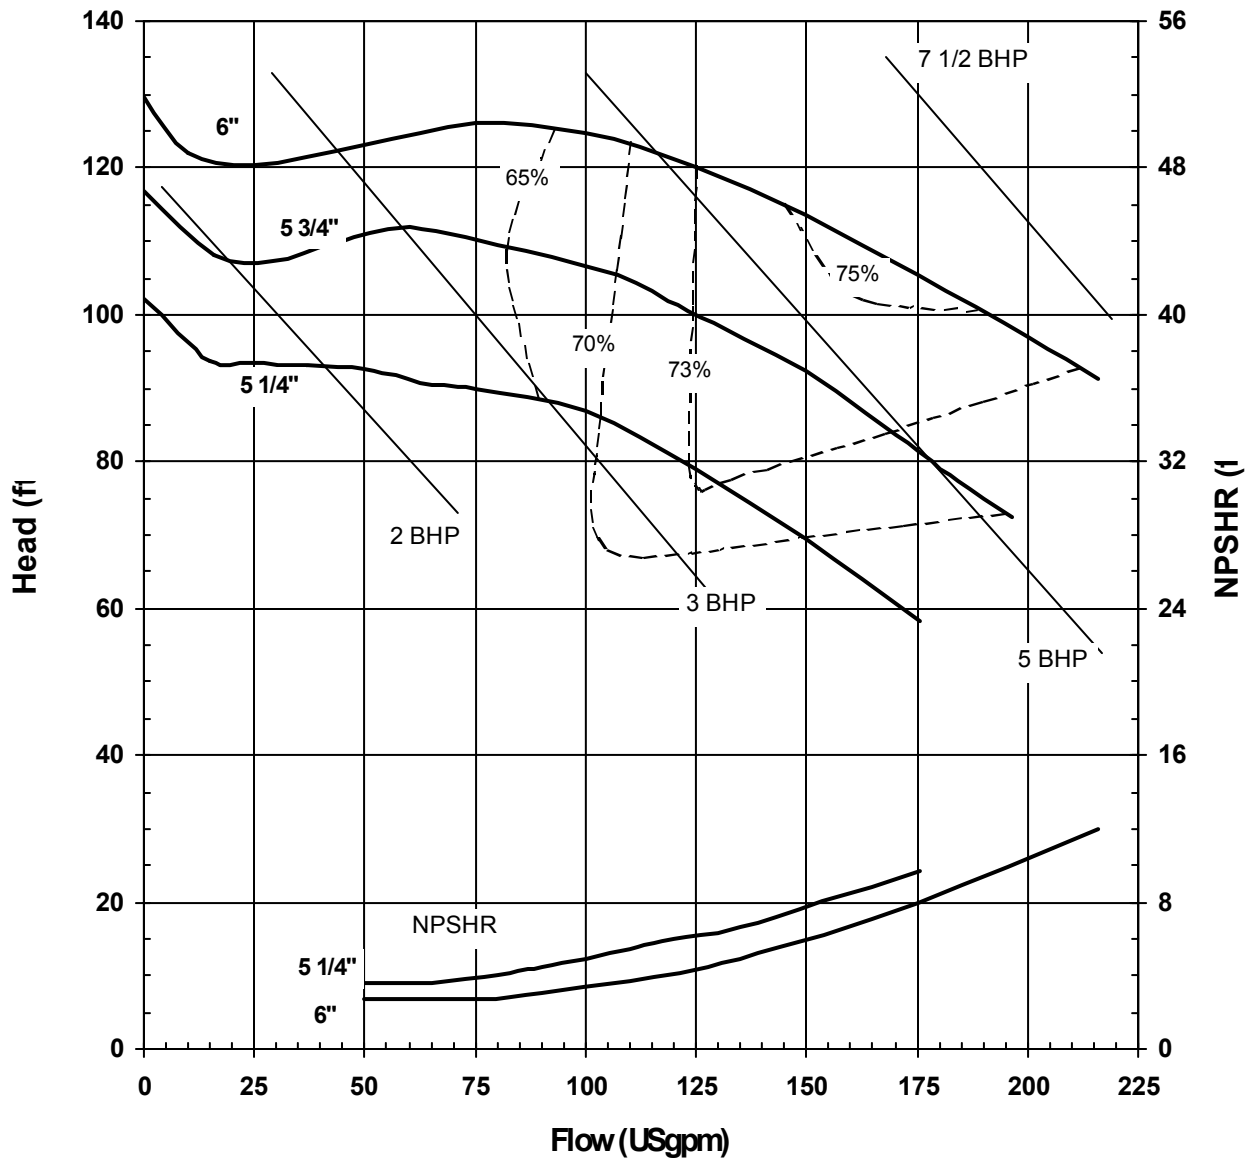

MODEL AC6SJS
 2900 rpm, 50 Hz
 Suction: 1 1/2"
 Discharge: 1 1/4"

3043 REV 0
12/13/00

MODEL AC6SJS
1450 rpm, 50 Hz
Suction: 1 1/2"
Discharge: 1 1/4"

3044 REV 0
12/13/00

MODEL AC6SJS
3450 rpm, 60 Hz
Suction: 2"
Discharge: 1 1/2"