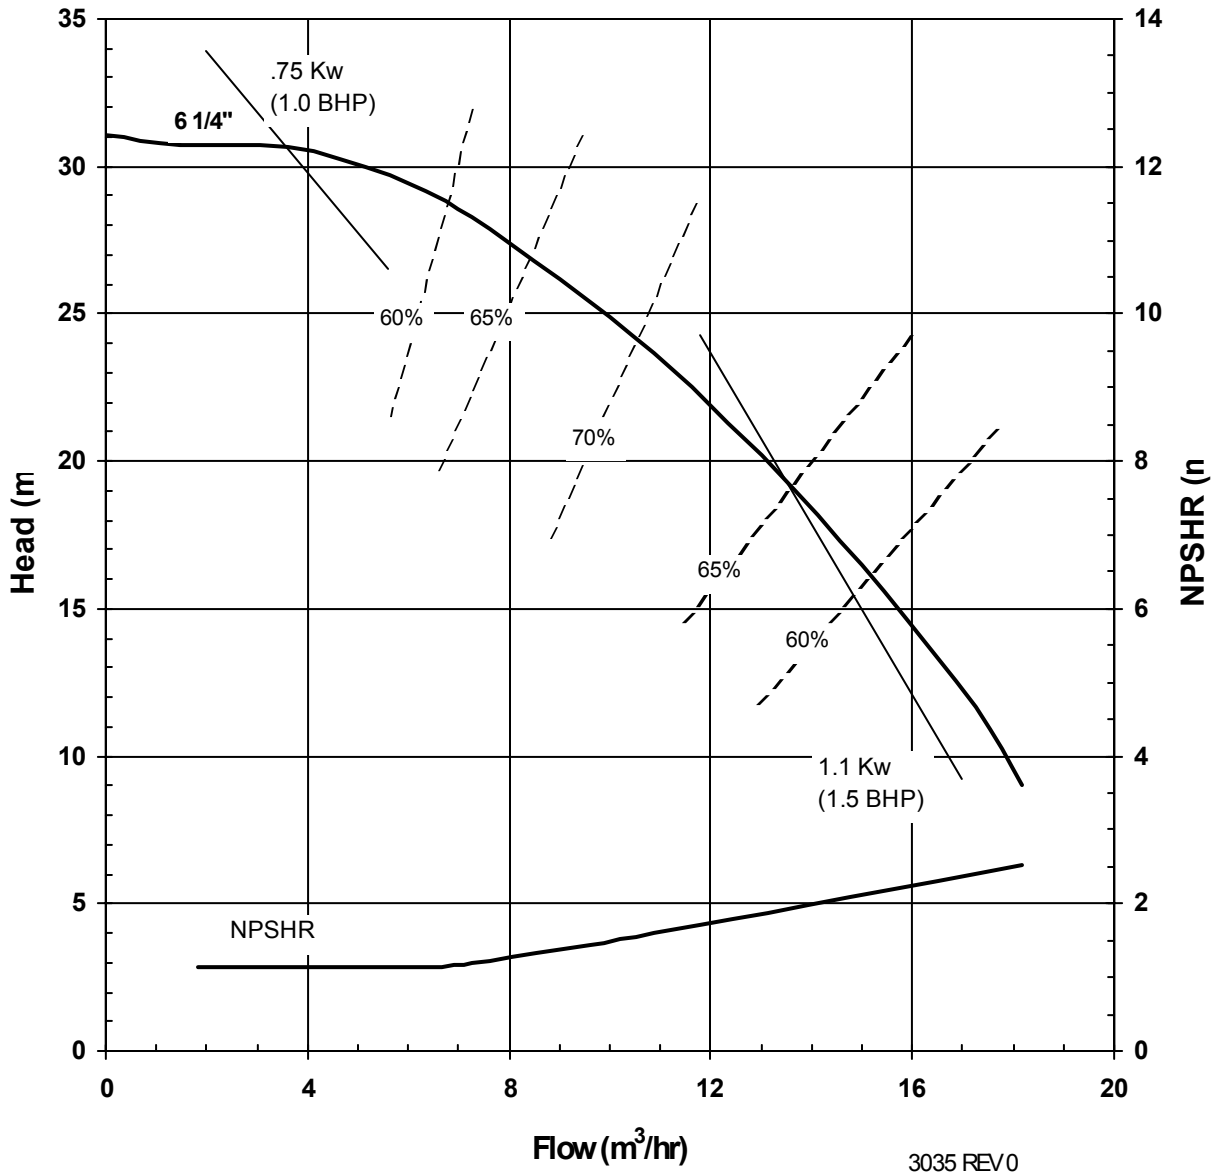

MODEL AC6HJS

2900 rpm, 50 Hz

Suction: 1 1/4"

Discharge: 3/4"

3035 REV 0
12/08/00