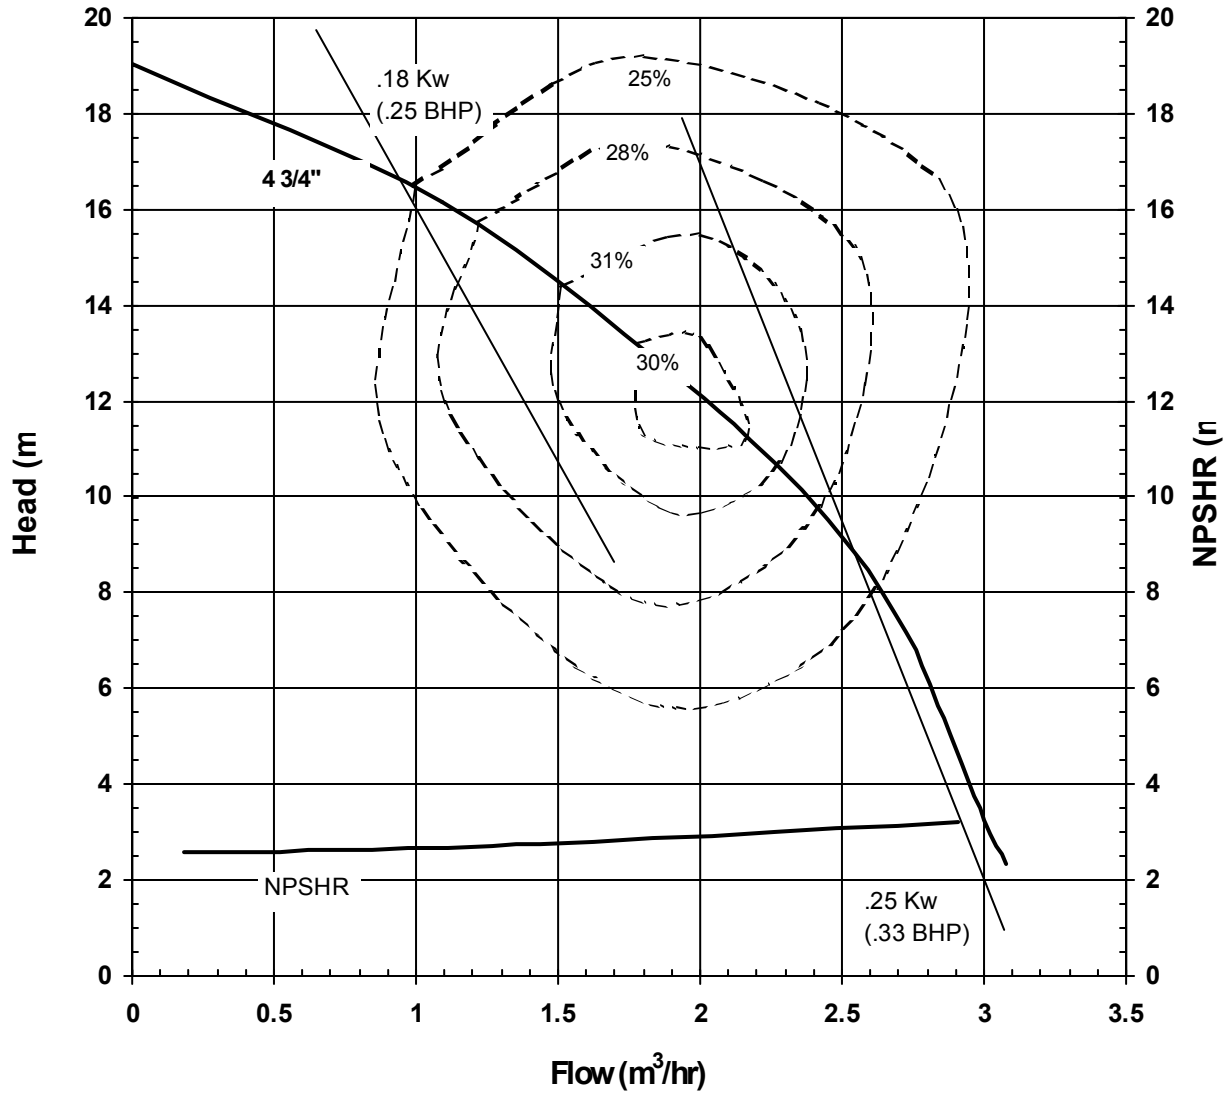

MODEL AC5HTS
2900 rpm, 50 Hz
Suction: 1/2"
Discharge: 1/4"

3020 REV 0
12/08/00