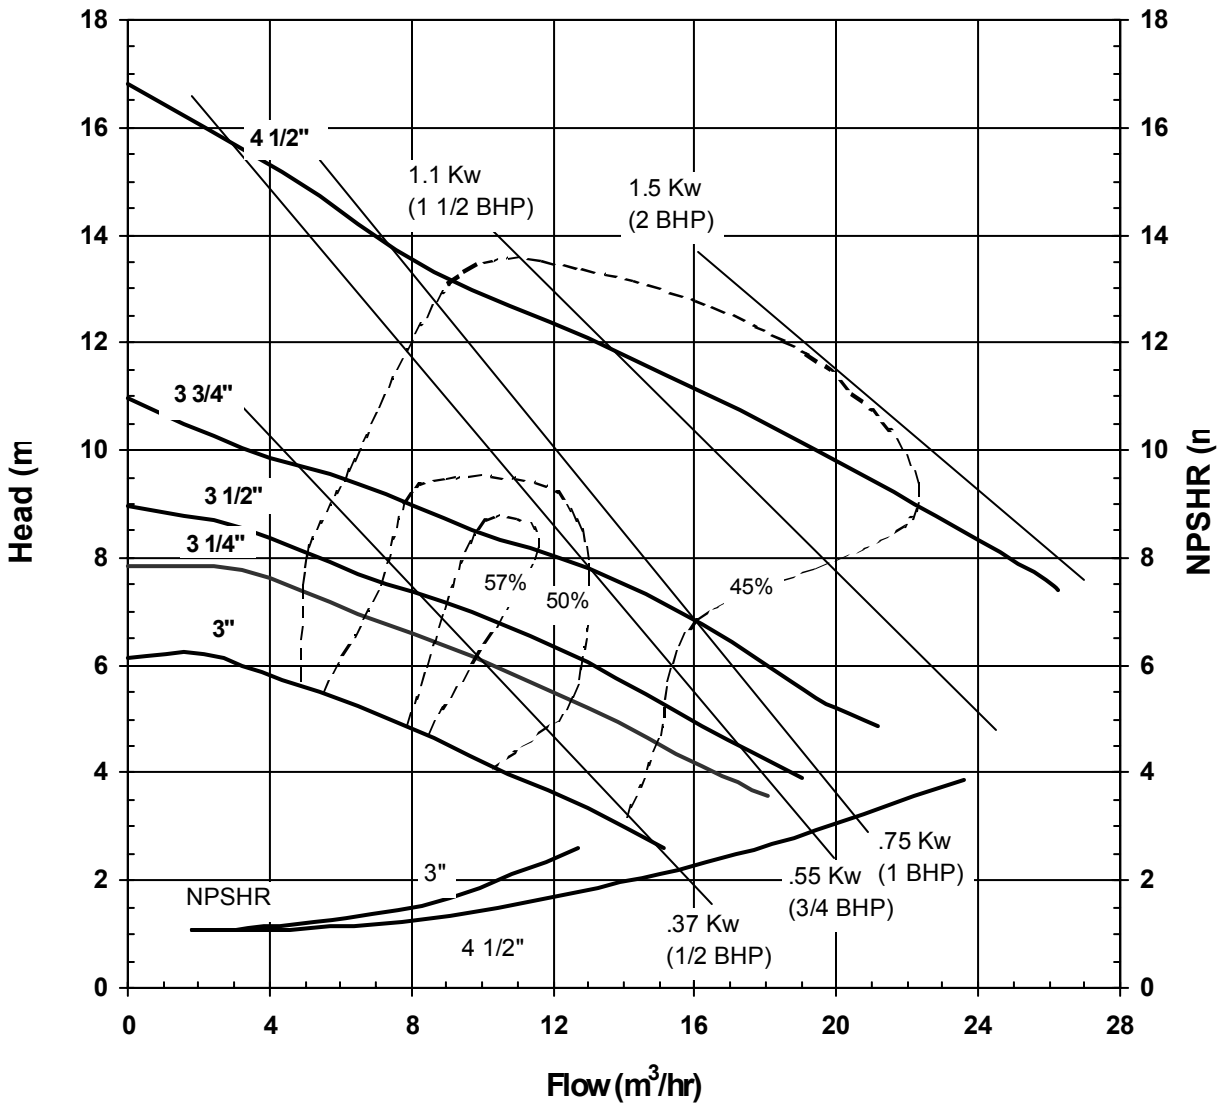

MODEL AC5RTS
2900 rpm, 50 Hz
Suction: 2"
Discharge: 1 1/2"

3027 REV 1
12/08/00