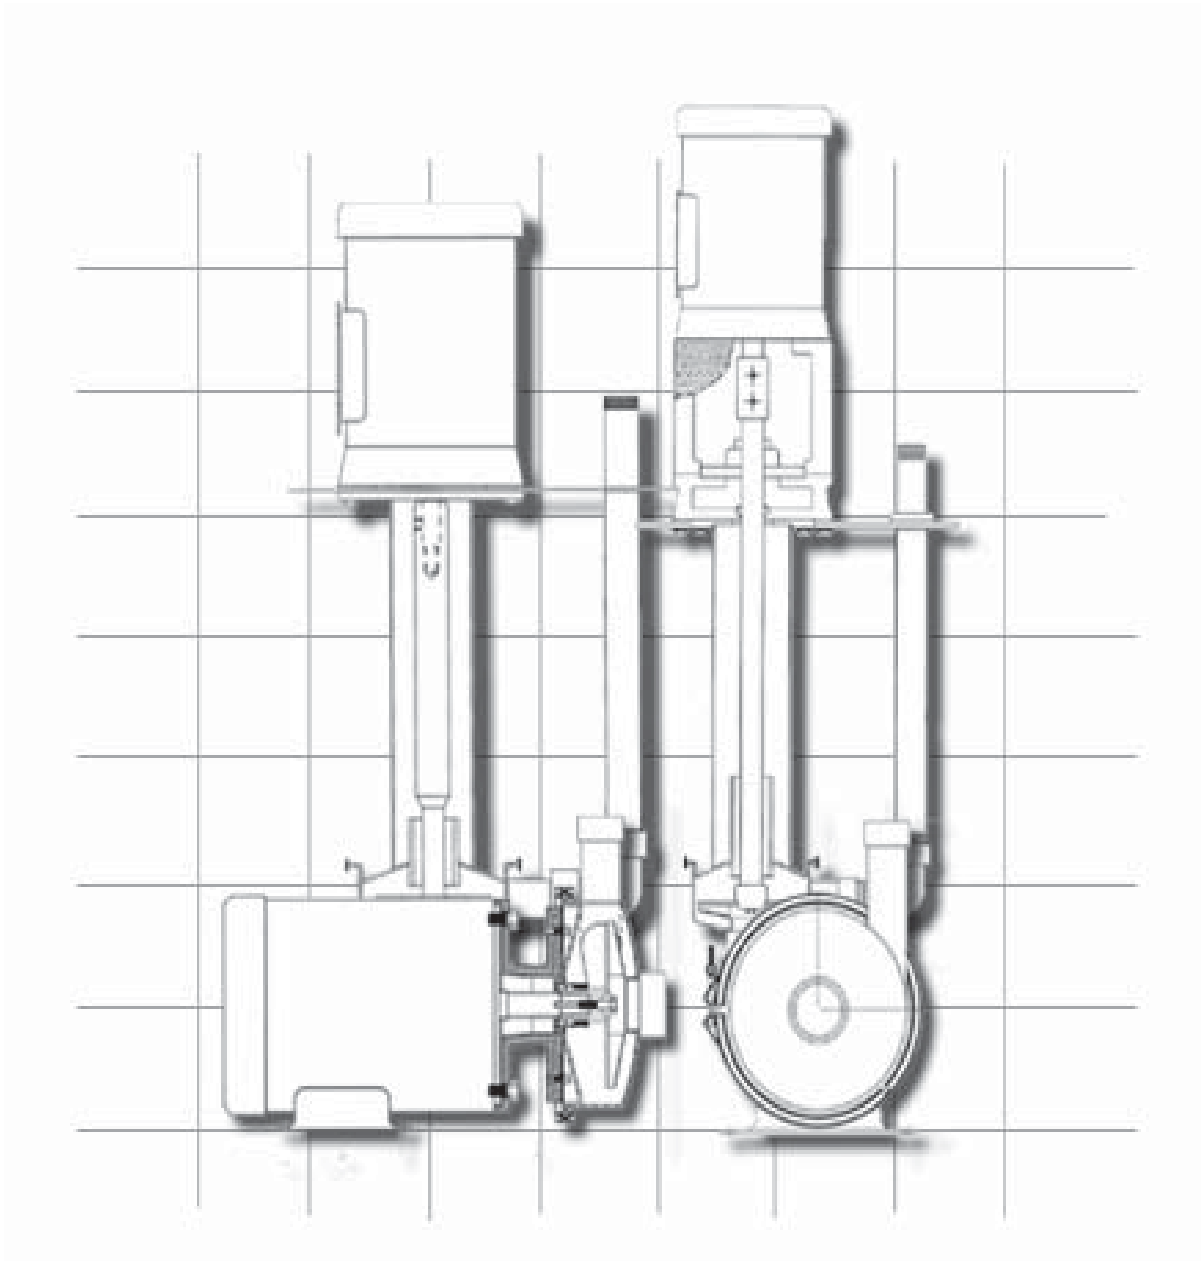

AP SERIES CURVEBOOK

Literature I.D. #FT01-834B, Rev.2

April, 2004

TABLE OF CONTENTS

Model AC4STS

3450 rpm, 60 Hz, 3/4" x 1/2"	4
1725 rpm, 60 Hz, 3/4" x 1/2"	5
2900 rpm, 50 Hz, 3/4" x 1/2"	6
1450 rpm, 50 Hz, 3/4" x 1/2"	7

Model AC5STS

3450 rpm, 60 Hz, 1-1/4" x 3/4"	8
1725 rpm, 60 Hz, 1-1/4" x 3/4"	9
2900 rpm, 50 Hz, 1-1/4" x 3/4"	10
1450 rpm, 50 Hz, 1-1/4" x 3/4"	11
3450 rpm, 60 Hz, 1-1/2" x 1-1/4"	12
1725 rpm, 60 Hz, 1-1/2" x 1-1/4"	13
2900 rpm, 50 Hz, 1-1/2" x 1-1/4"	14
1450 rpm, 60 Hz, 1-1/2" x 1-1/4"	15
3450 rpm, 60 Hz, 2" x 1- 1/2"	16
1725 rpm, 60 Hz, 2" x 1- 1/2"	17
2900 rpm, 50 Hz, 2" x 1- 1/2"	18
1450 rpm, 50 Hz, 2" x 1- 1/2"	19

Model AC5HTS

3450 rpm, 60 Hz, 1/2" x 1/4"	20
1725 rpm, 60 Hz, 1/2" x 1/4"	21
2900 rpm, 50 Hz, 1/2" x 1/4"	22
1450 rpm, 50 Hz, 1/2" x 1/4"	23

Model AC5RTS

3450 rpm, 60 Hz, 1-1/2" x 1-1/4"	24
1725 rpm, 60 Hz, 1-1/2" x 1-1/4"	25
2900 rpm, 50 Hz, 1-1/2" x 1-1/4"	26
1450 rpm, 50 Hz, 1-1/2" x 1-1/4"	27
3450 rpm, 60 Hz, 2" x 1-1/2"	28
1725 rpm, 60 Hz, 2" x 1-1/2"	29
2900 rpm, 50 Hz, 2" x 1-1/2"	30
1450 rpm, 50 Hz, 2" x 1-1/2"	31

Model AC6SJS

3450 rpm, 60 Hz, 1-1/2" x 1-1/4"	32
1725 rpm, 60 Hz, 1-1/2" x 1-1/4"	33
2900 rpm, 50 Hz, 1-1/2" x 1-1/4"	34
1450 rpm, 50 Hz, 1-1/2" x 1-1/4"	35
3450 rpm, 60 Hz, 2" x 1-1/2"	36
1725 rpm, 60 Hz, 2" x 1-1/2"	37
2900 rpm, 50 Hz, 2" x 1-1/2"	38
1450 rpm, 50 Hz, 2" x 1-1/2"	39

Model AC6HJS

3450 rpm, 60 Hz, 1-1/4" x 3/4"	40
1725 rpm, 60 Hz, 1-1/4" x 3/4"	41
2900 rpm, 50 Hz, 1-1/4" x 3/4"	42
1450 rpm, 50 Hz, 1-1/4" x 3/4"	43