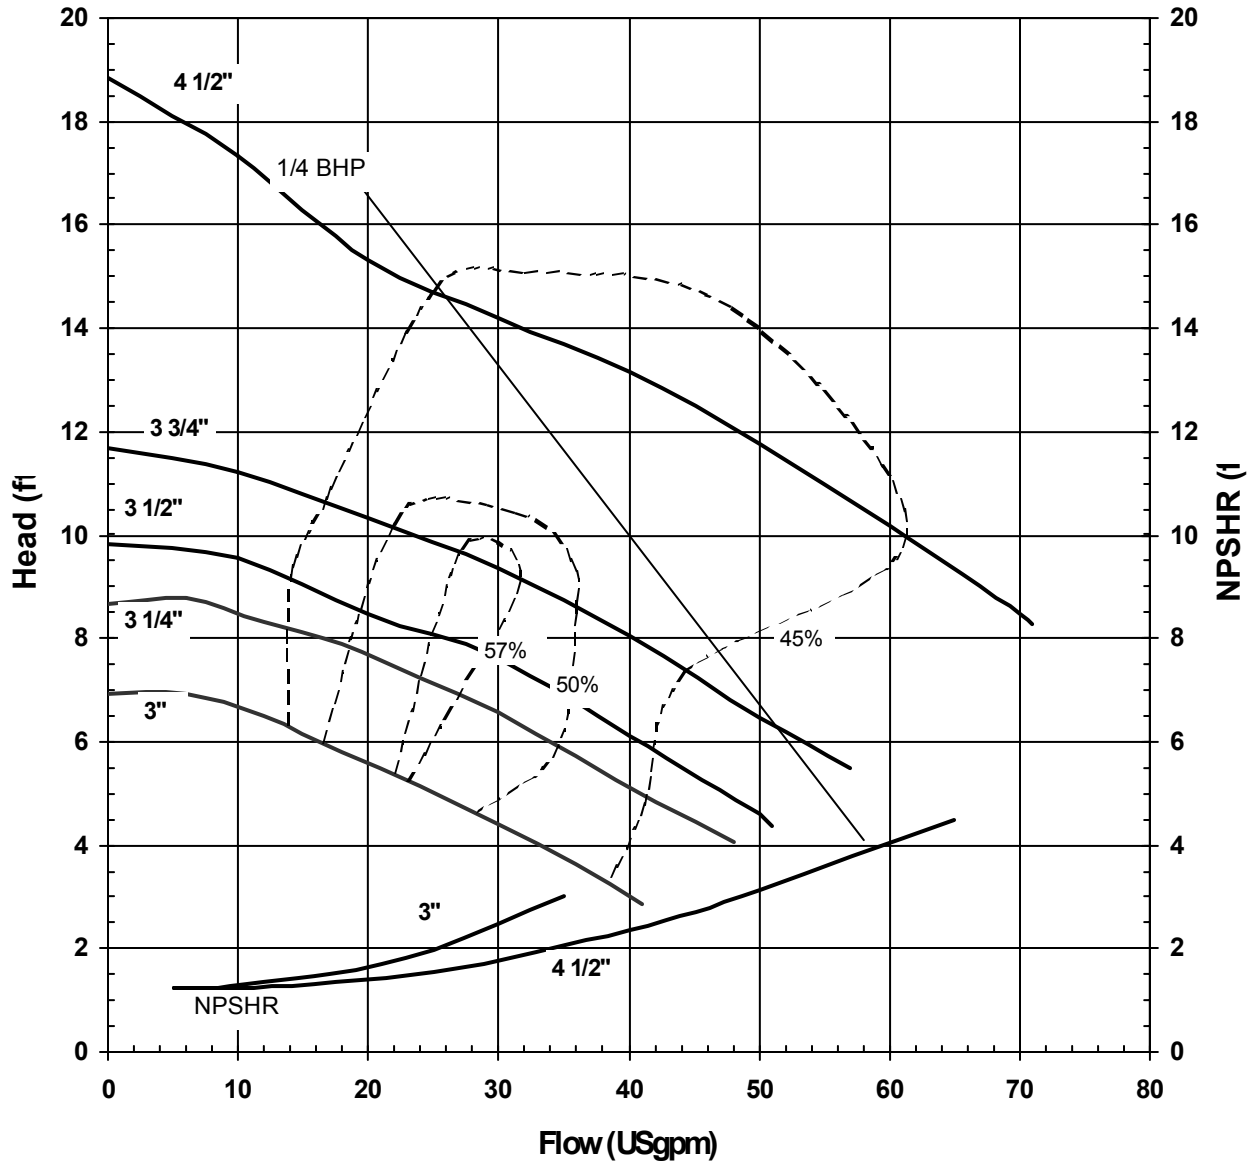

3023 REV 1
12/08/00

MODEL AC5RTS
1450 rpm, 50 Hz
Suction: 1 1/2"
Discharge: 1 1/4"

3024 REV 0
 12/08/00

**MODEL AC5RTS
3450 rpm, 60 Hz
Suction: 2"
Discharge: 1 1/2"**

3025 REV 0
12/08/00

**MODEL AC5RTS
1725 rpm, 60 Hz
Suction: 2"
Discharge: 1 1/2"**