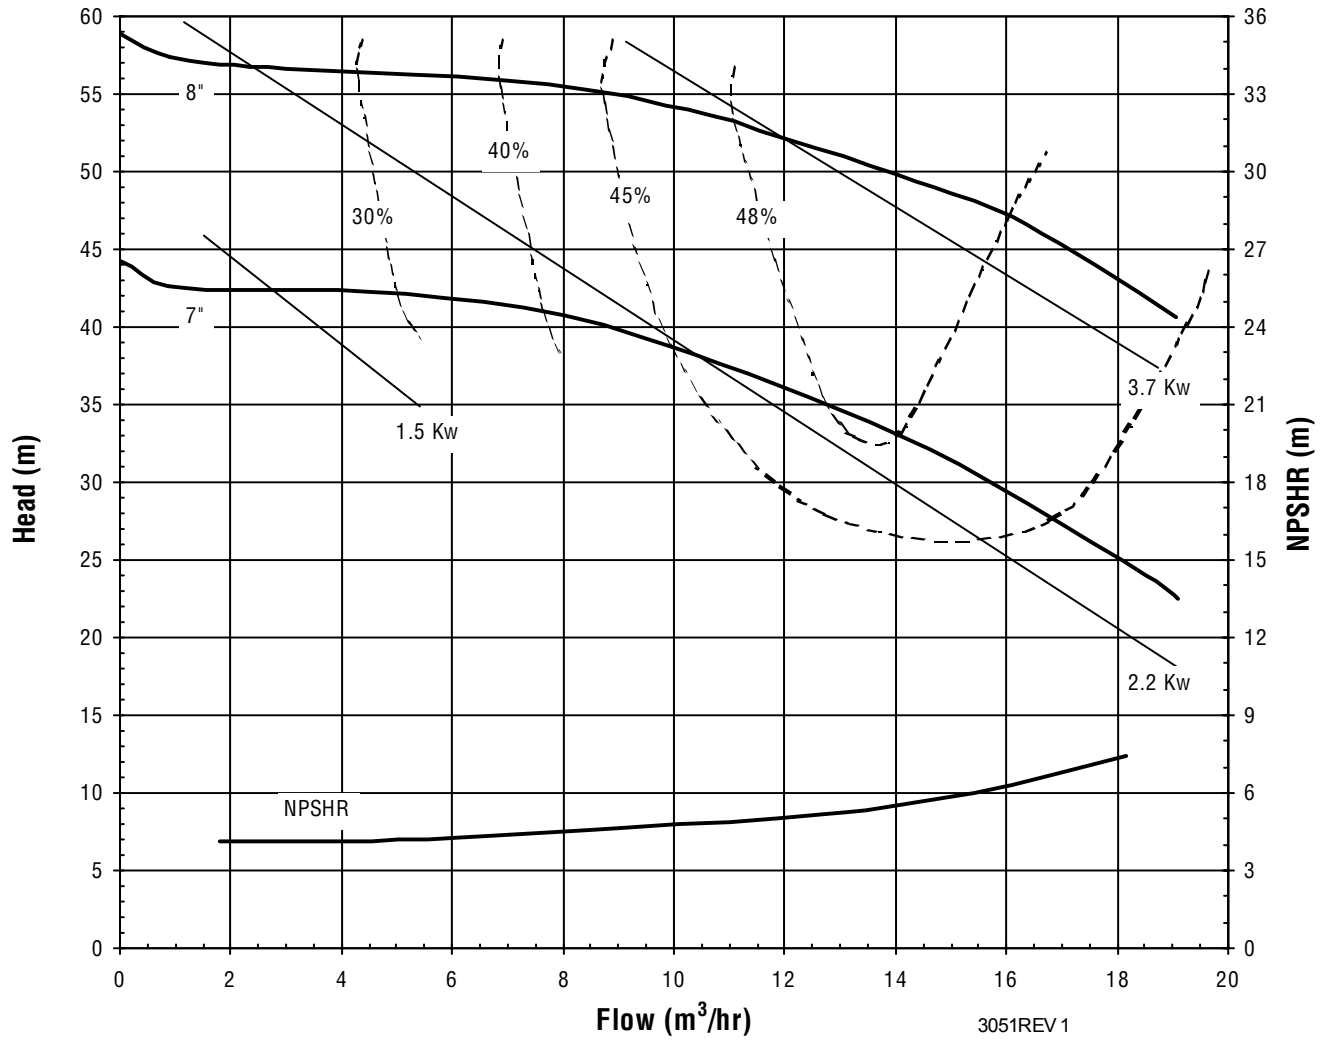

3042 REV 0
12/08/00

**AP 800 SERIES
HIGH HEAD HORIZONTAL
PERFORMANCE CURVE**

MODEL AC8HJS

2900 rpm, 50 Hz

Suction: 1 1/4"

Discharge: 3/4"

3051REV 1
04/20/04

MODEL AC8HJS
1450 rpm, 50 Hz
Suction: 1 1/4"
Discharge: 3/4"