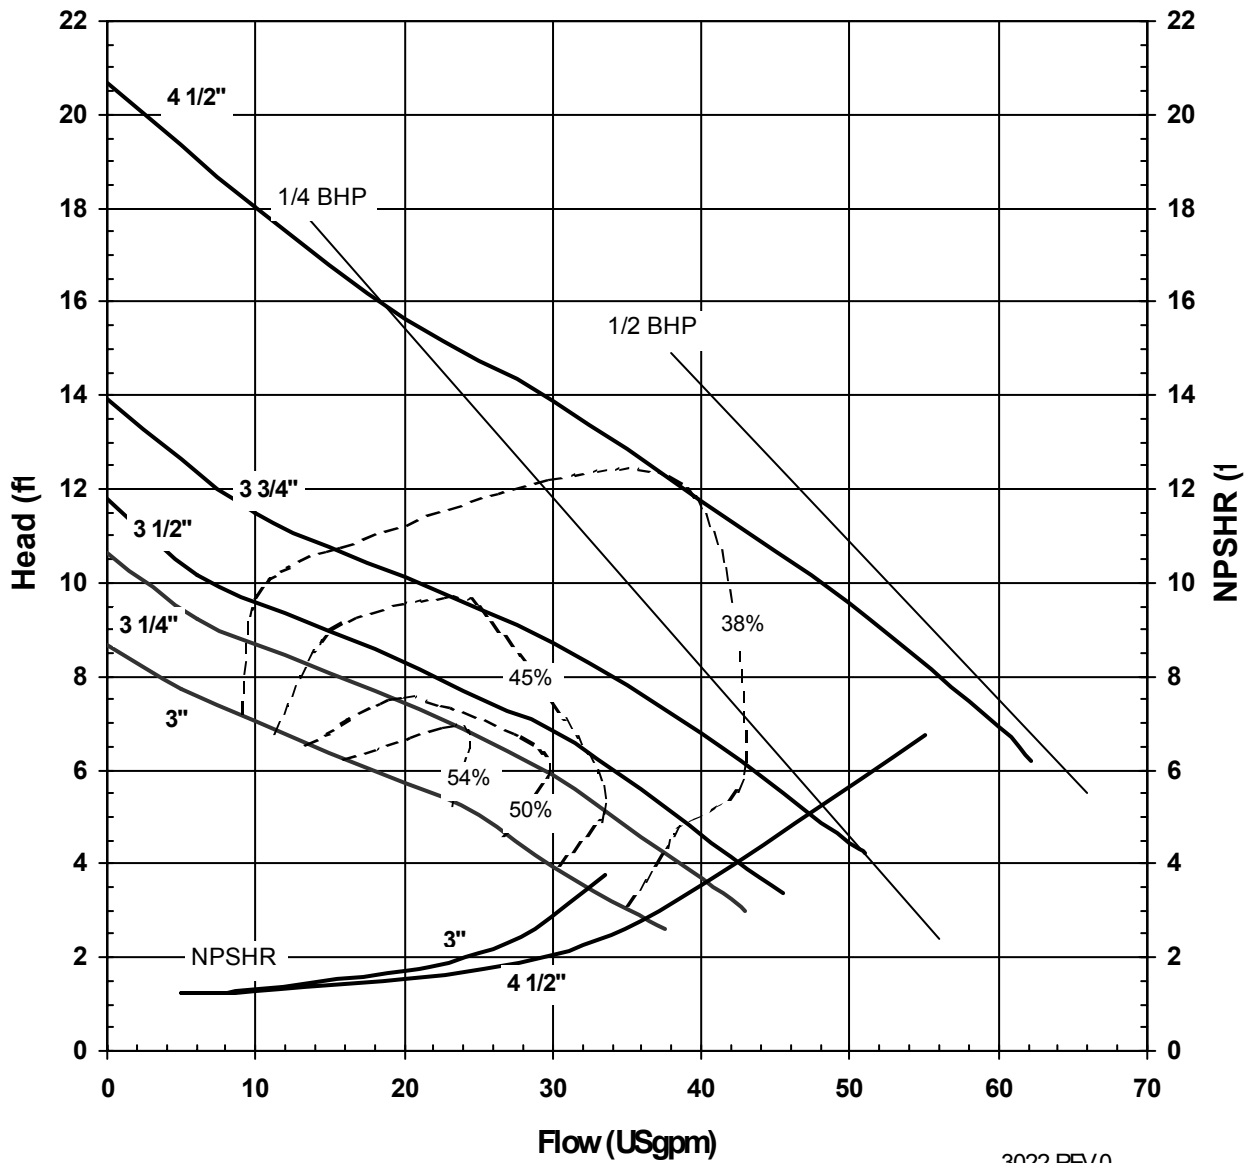

MODEL AC5RTS
1725 rpm, 60 Hz
Suction: 1 1/2"
Discharge: 1 1/4"

3022 REV 0
12/08/00