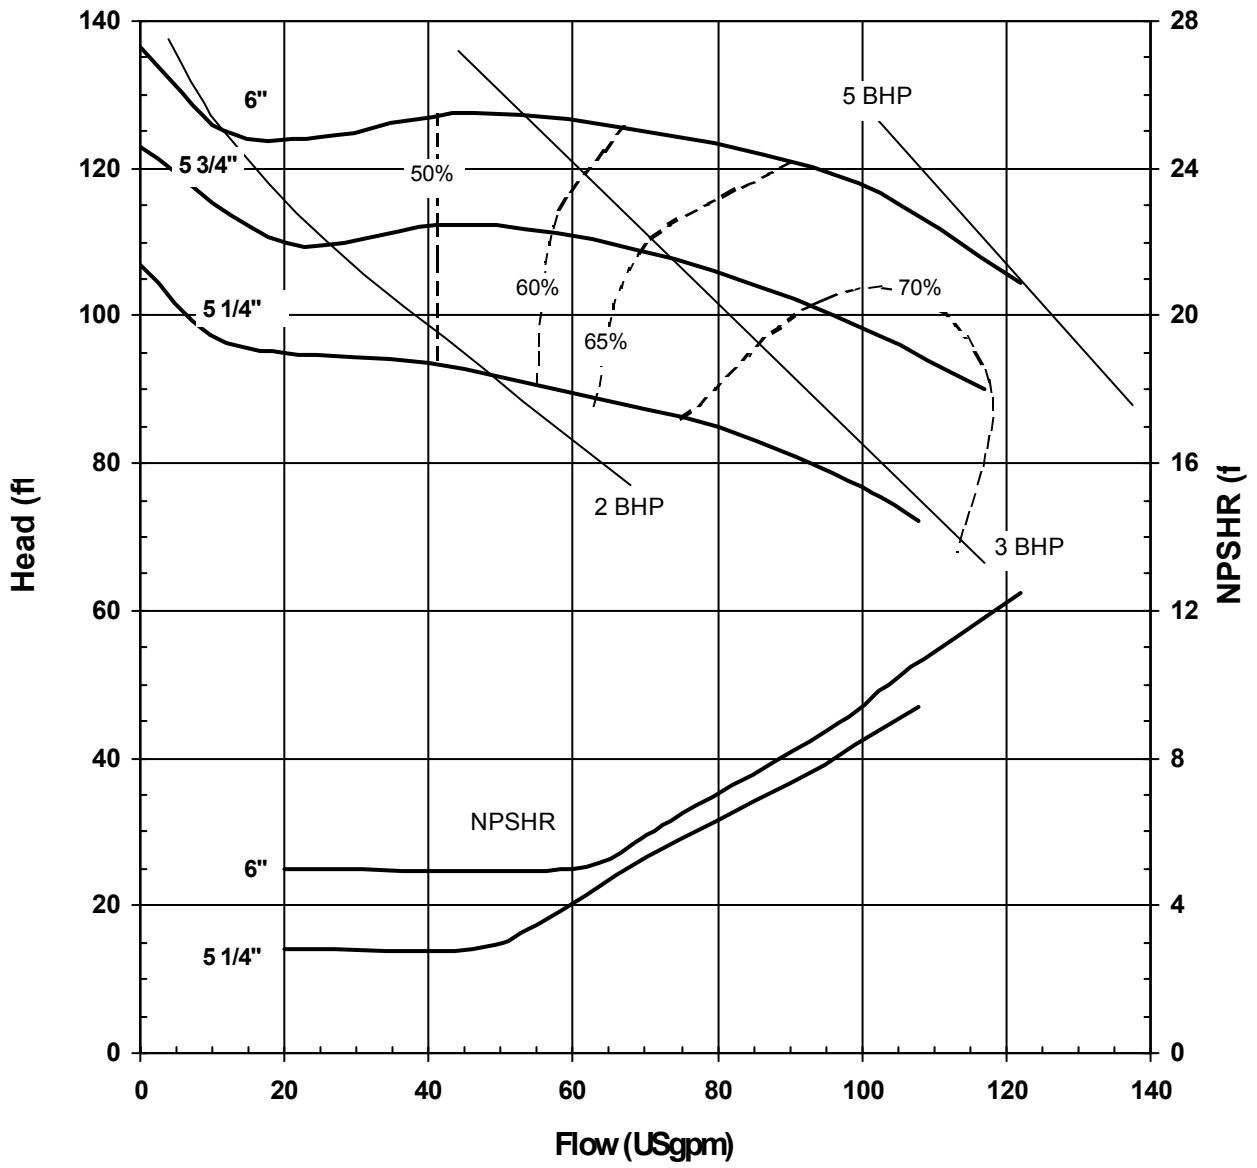

MODEL AC6SJS

3450 rpm, 60 Hz

Suction: 1 1/2"

Discharge: 1 1/4"

3029 REV 0
12/08/00