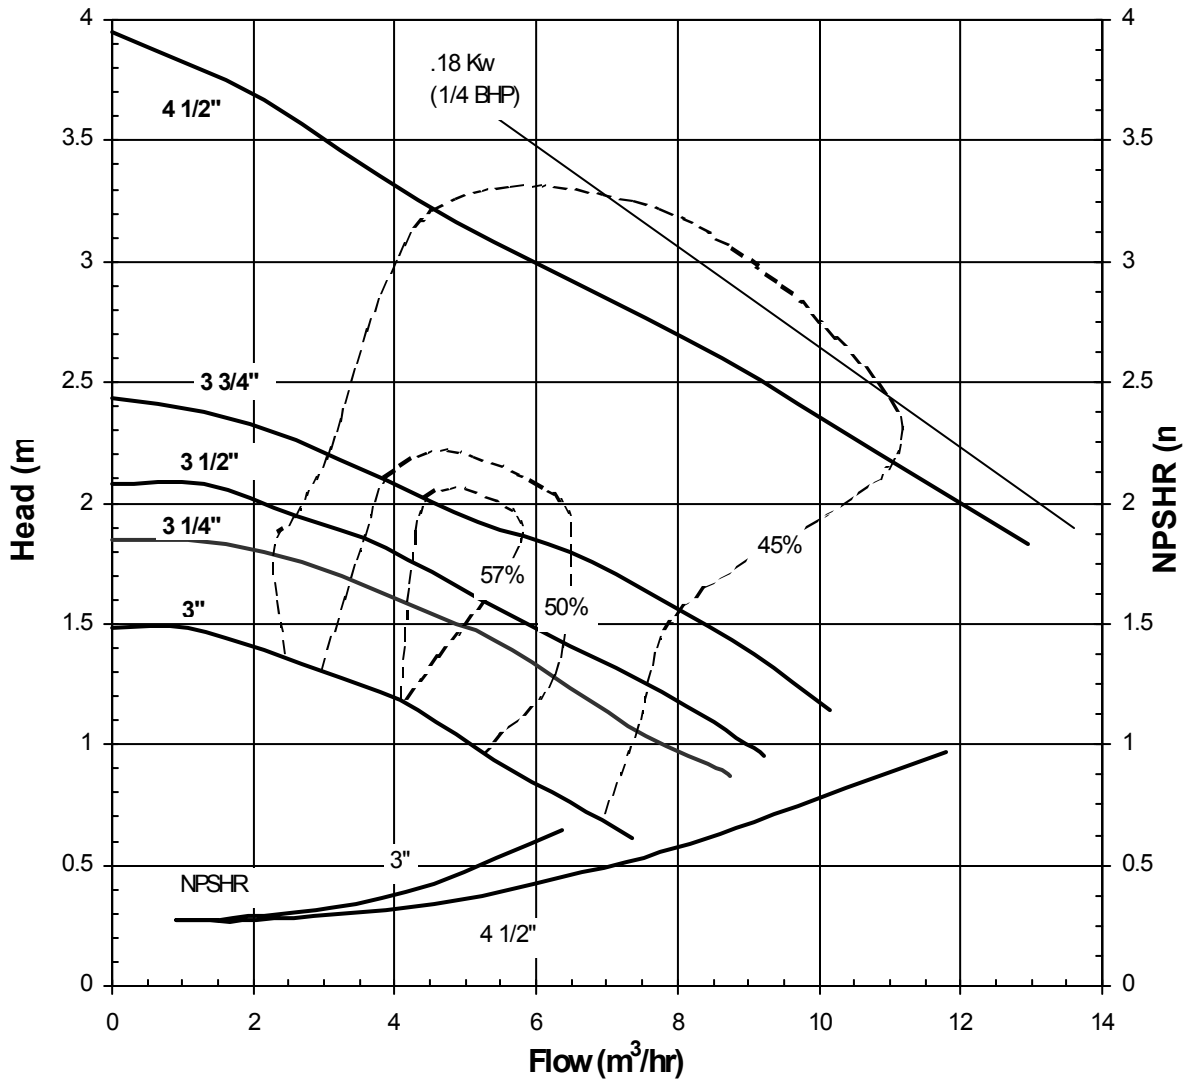

3026 REV 0
12/08/00

MODEL AC5RTS
2900 rpm, 50 Hz
Suction: 2"
Discharge: 1 1/2"

3027 REV 1
 12/08/00

FINISH THOMPSON INC.

AP 5 SERIES
RECESSED HORIZONTAL
PERFORMANCE CURVE

MODEL AC5RTS
1450 rpm, 50 Hz
Suction: 2"
Discharge: 1 1/2"