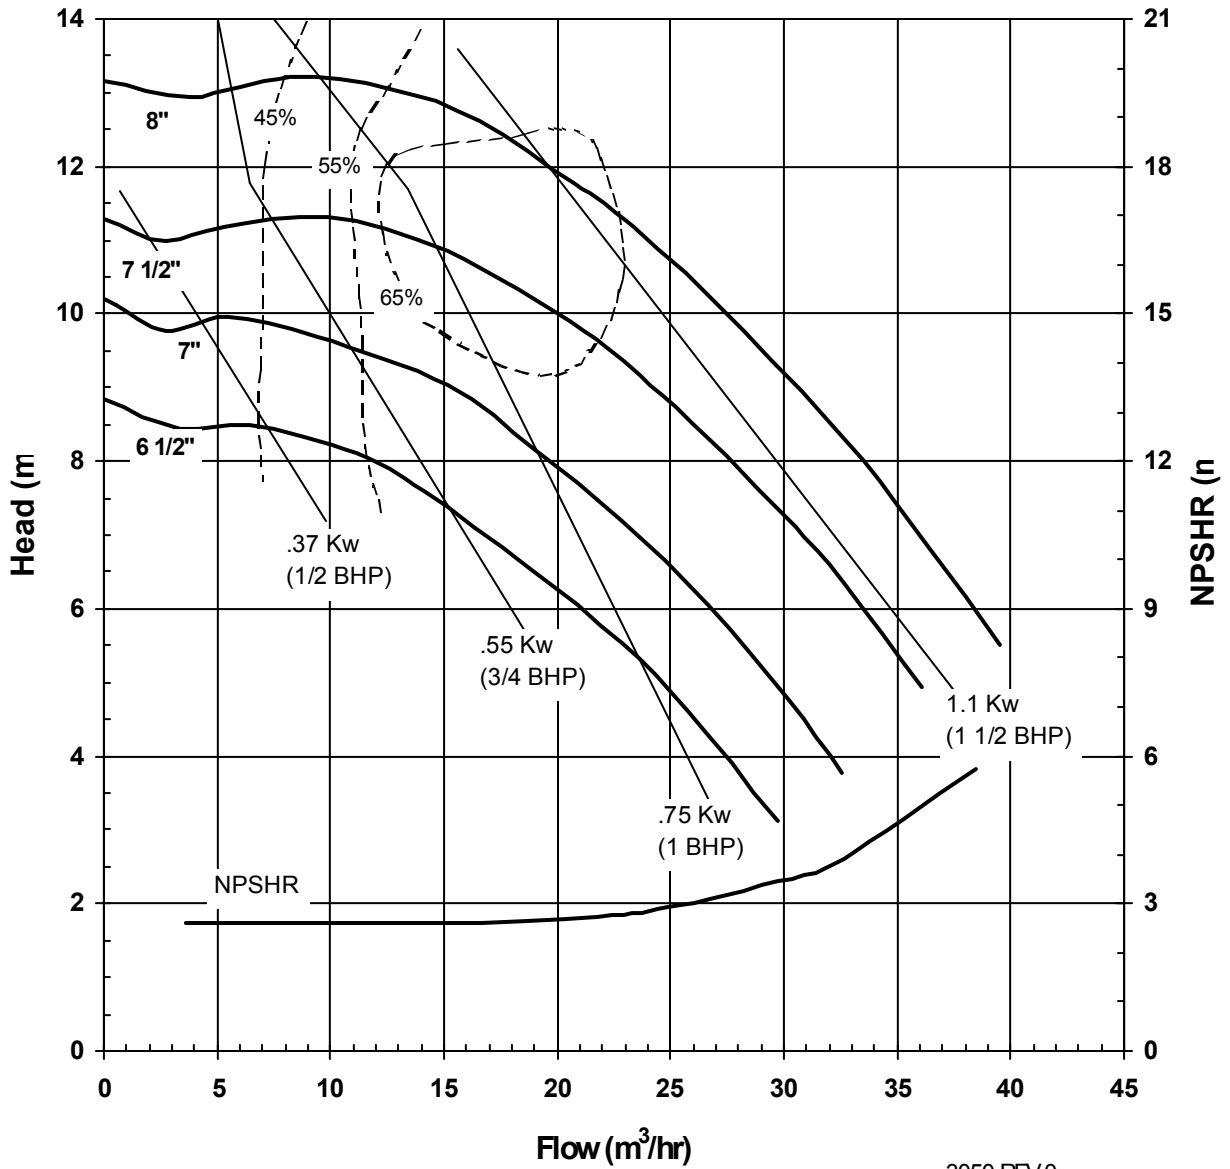

MODEL AC8SJS
1450 rpm, 50 Hz
Suction: 2"
Discharge: 1 1/2"

3050 REV 0
01/15/01