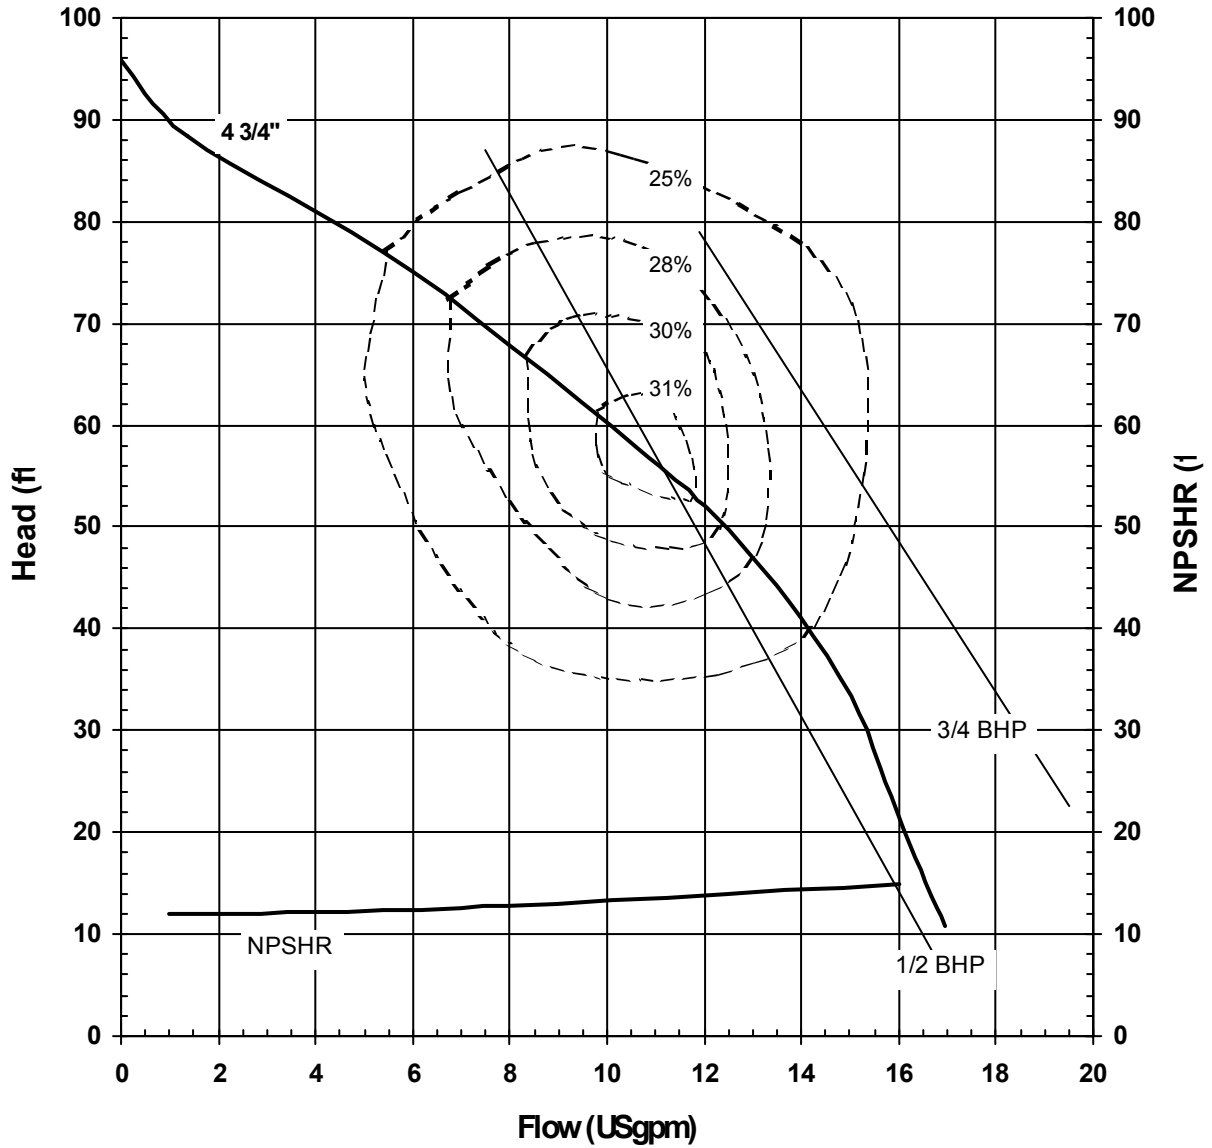

FINISH THOMPSON INC.

AP 5 SERIES
HIGH HEAD HORIZONTAL
PERFORMANCE CURVE

MODEL AC5HTS
3450 rpm, 60 Hz
Suction: 1/2"
Discharge: 1/4"

3017 REV 0
12/08/00