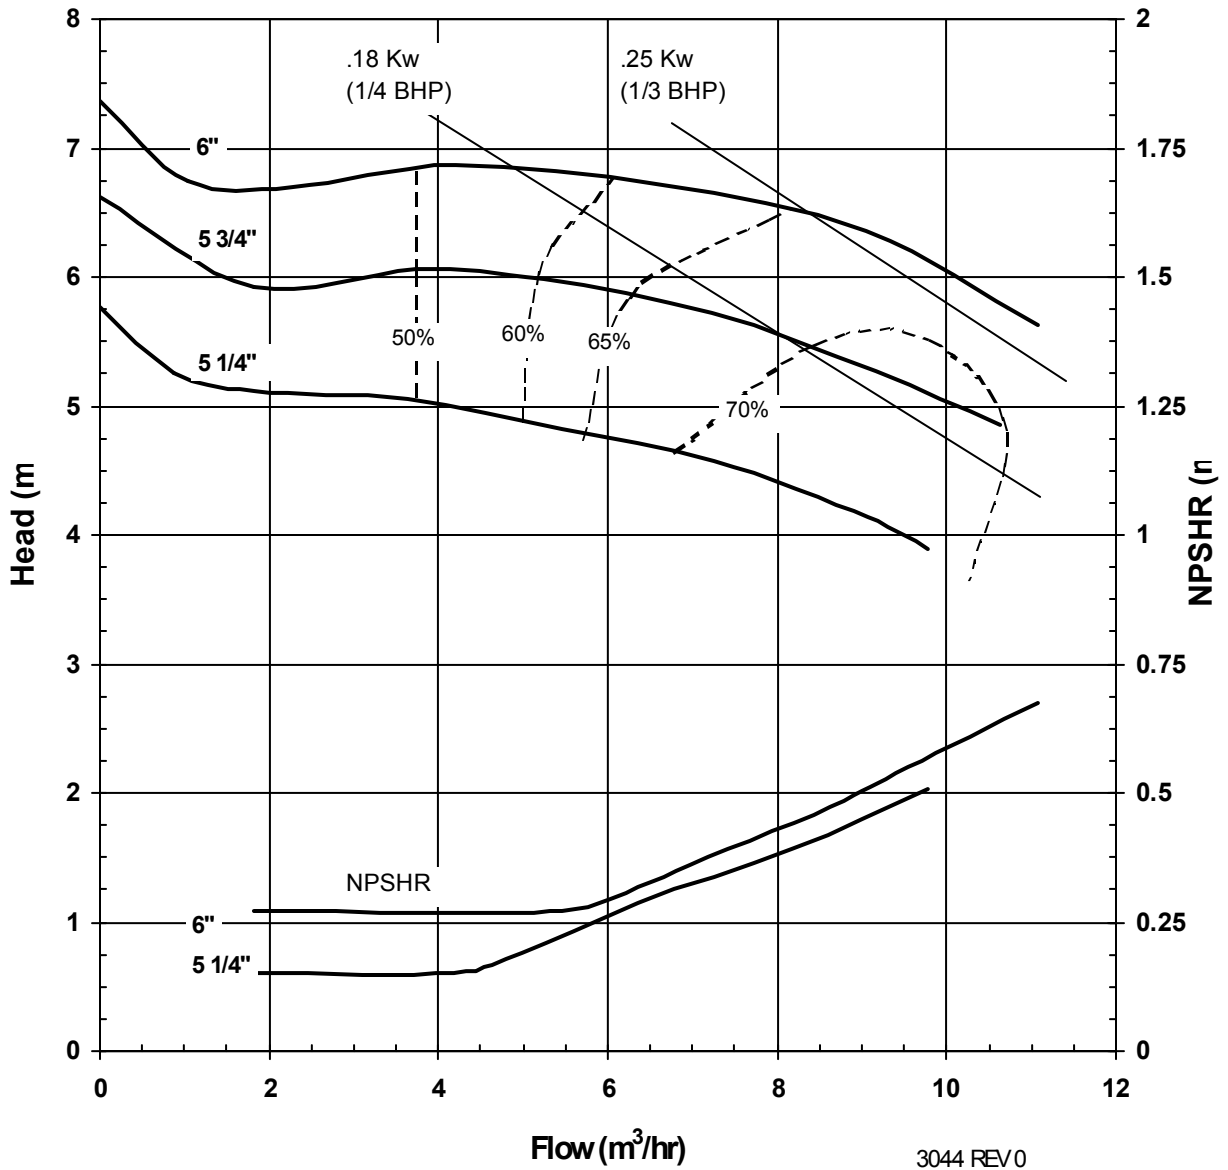

MODEL AC6SJS
1450 rpm, 50 Hz
Suction: 1 1/2"
Discharge: 1 1/4"

3044 REV 0
12/13/00