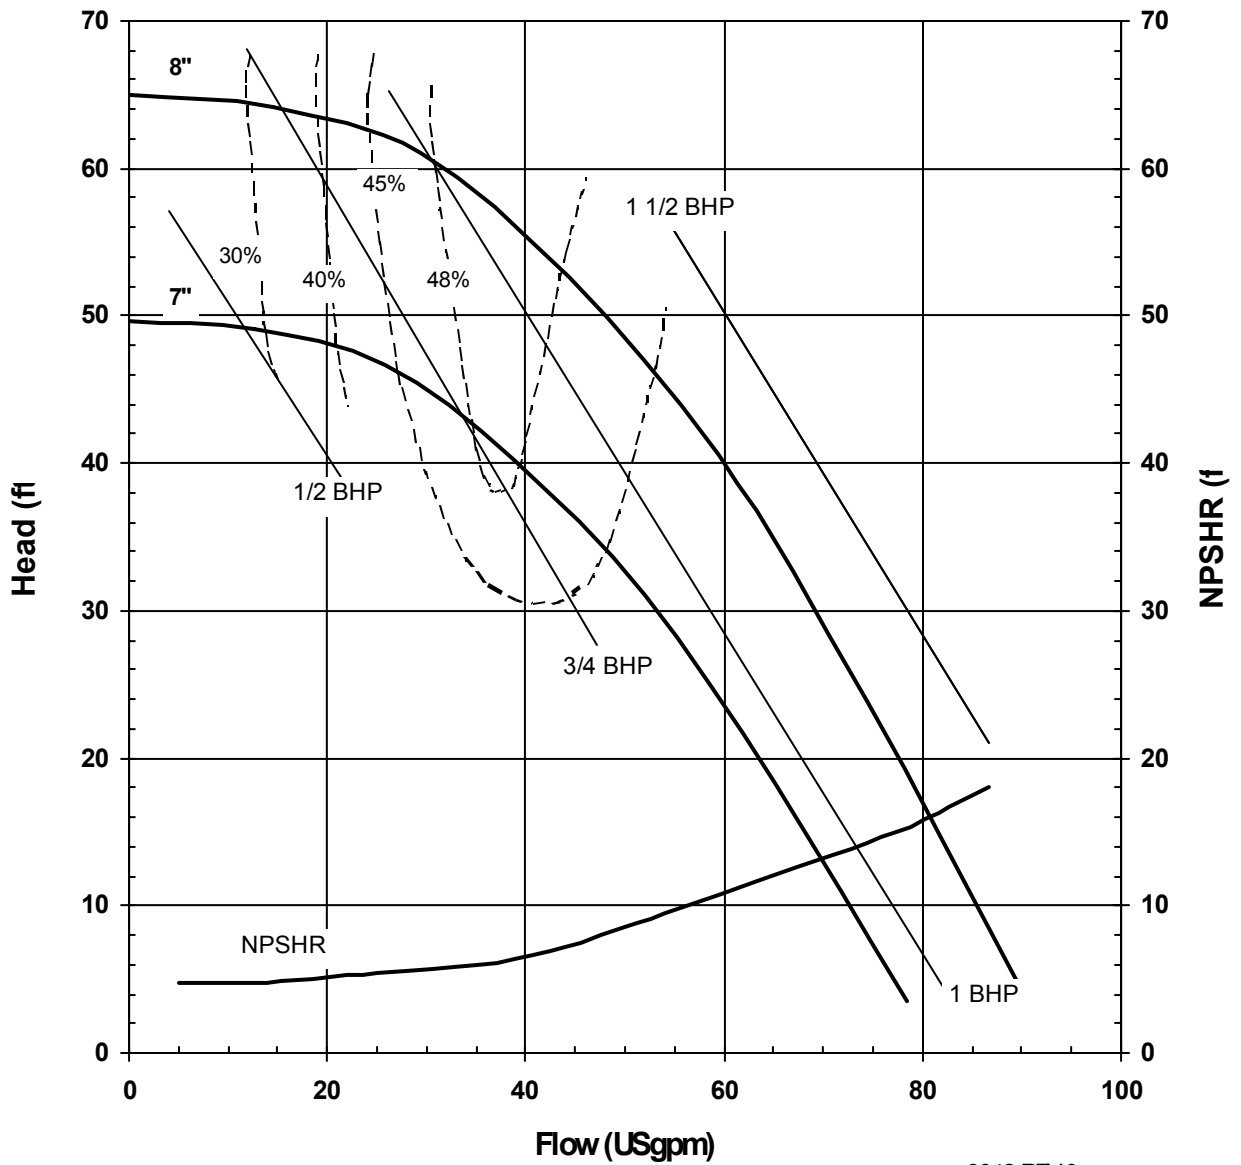

MODEL AC8SJS

1450 rpm, 50 Hz

Suction: 2 1/2"

Discharge: 2"

3048 REV 0
12/15/00

MODEL AC8HJS
3450 rpm, 60 Hz
Suction: 1 1/4"
Discharge: 3/4"

3041 REV 0
12/08/00

MODEL AC8HJS
1725 rpm, 60 Hz
Suction: 1 1/4"
Discharge: 3/4"