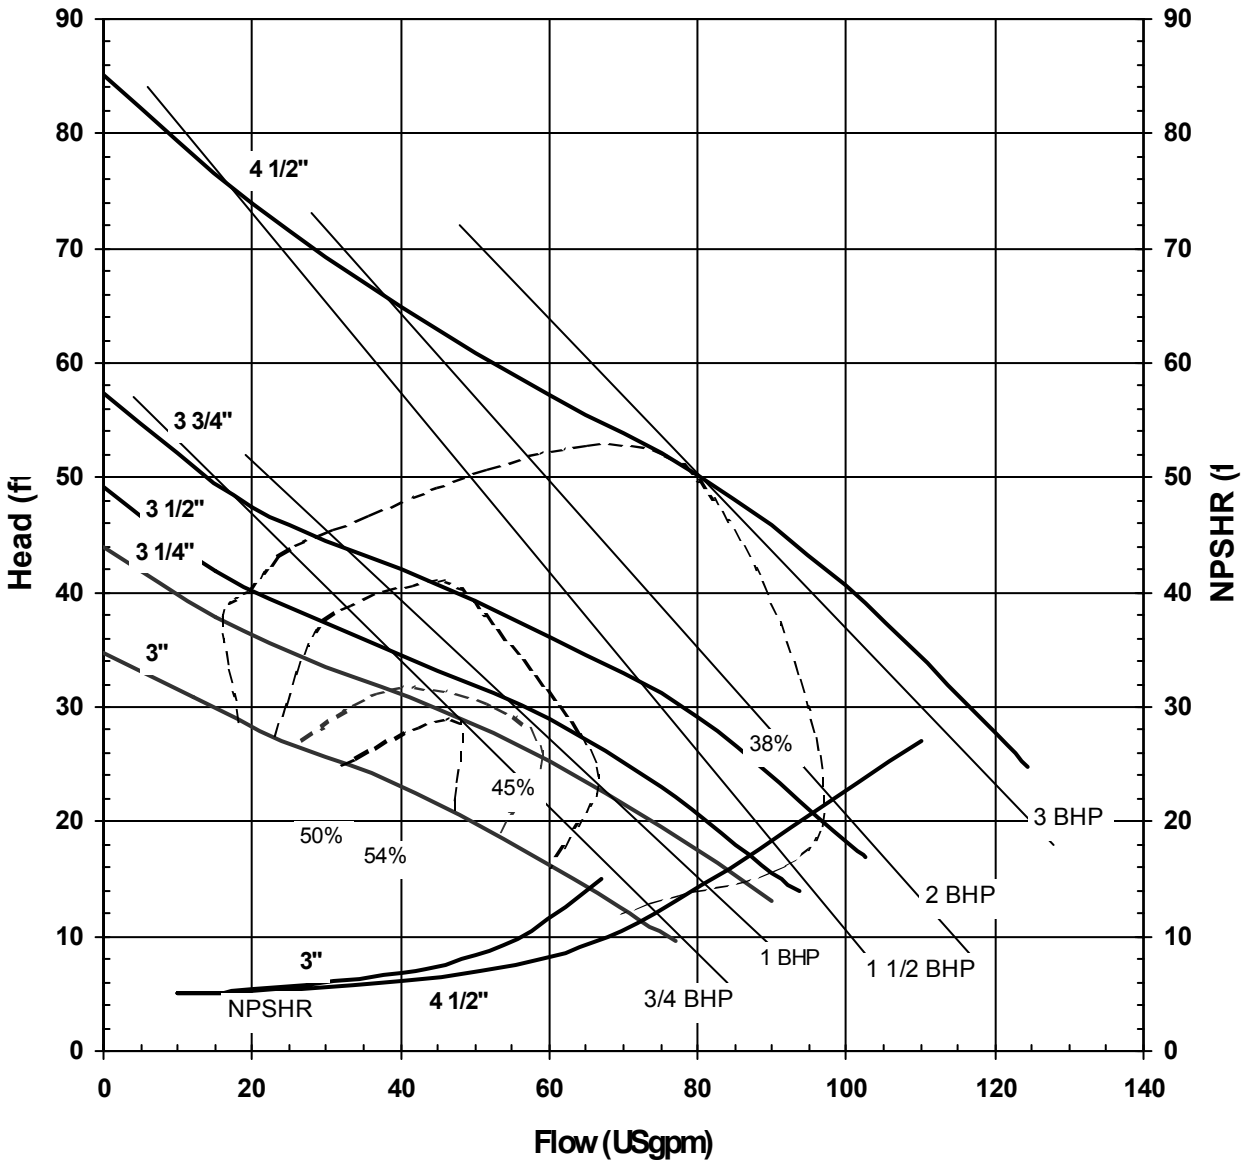

MODEL AC5RTS
3450 rpm, 60 Hz
Suction: 1 1/2"
Discharge: 1 1/4"

3021 REV/0
12/08/00