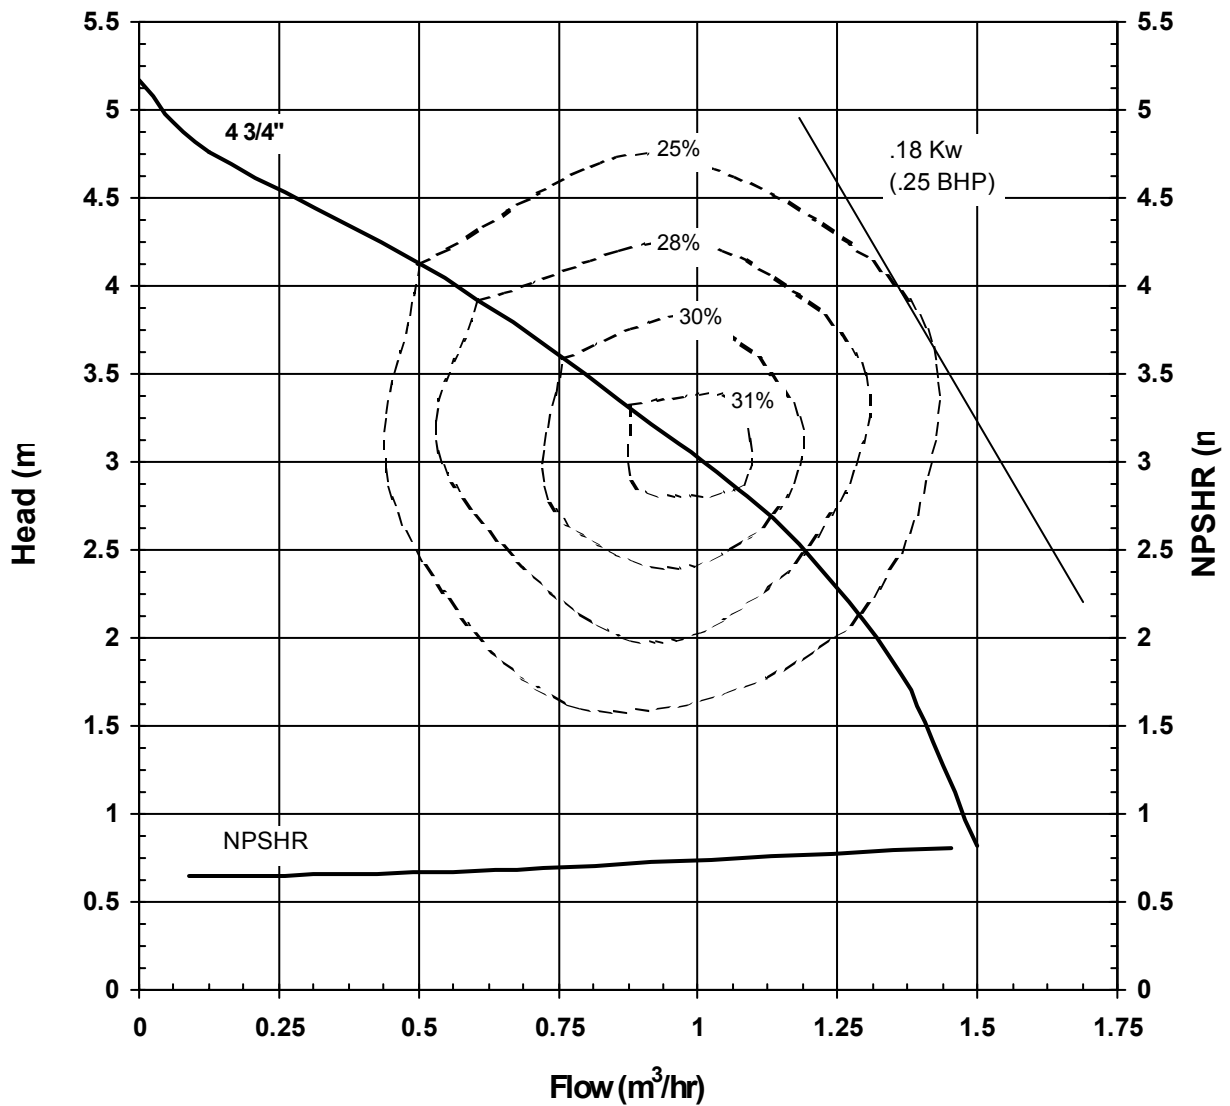

Discharge: 1/4"

3018 REV 0
12/08/00

MODEL AC5HTS
2900 rpm, 50 Hz
Suction: 1/2"
Discharge: 1/4"

3020 REV 0
12/08/00

MODEL AC5HTS

1450 rpm, 50 Hz

Suction: 1/2"

Discharge: 1/4"